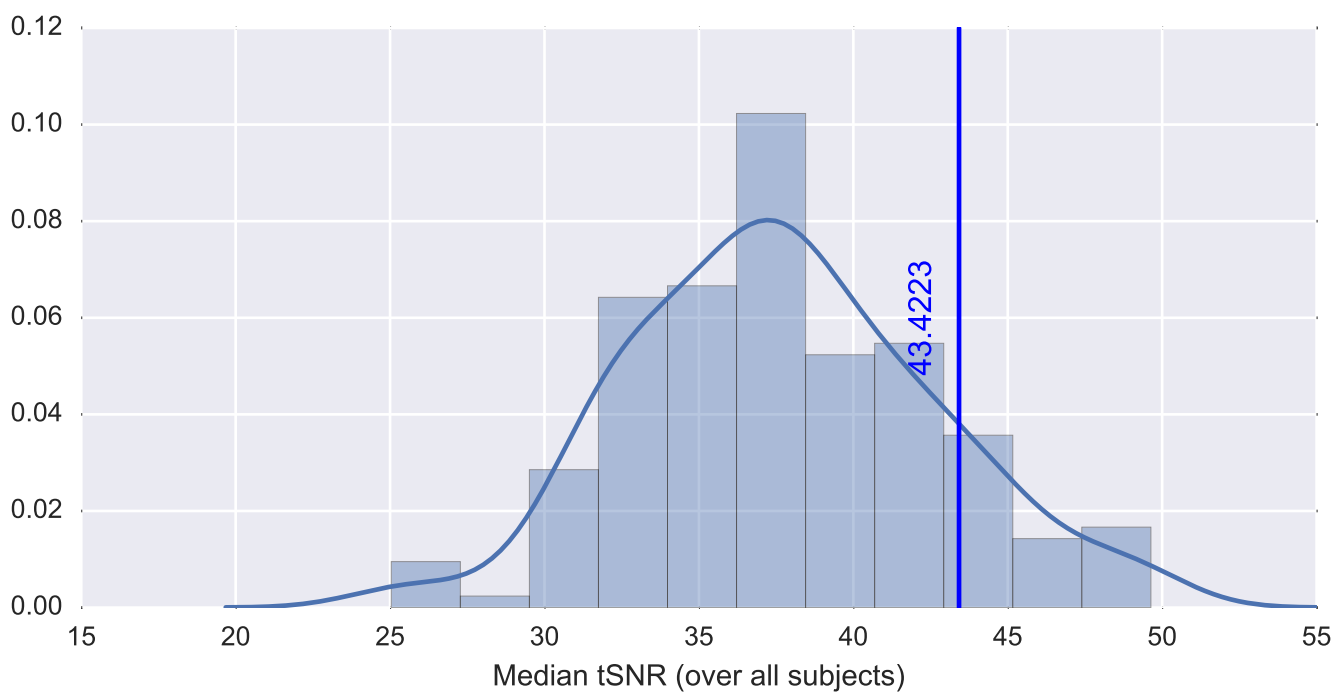

Mean EPI

Brain mask

tSNR

motion

fieldmap correction

coregistration