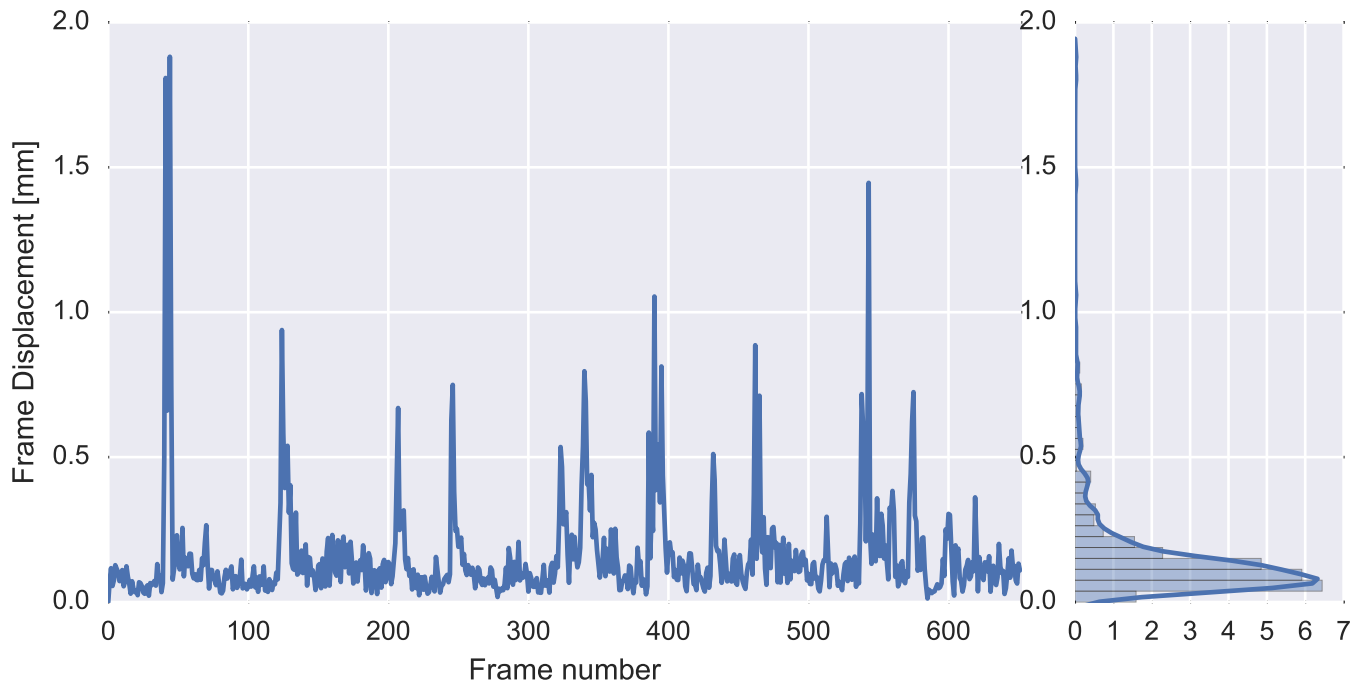

Mean EPI

Brain mask

tSNR

motion

fieldmap correction

coregistration