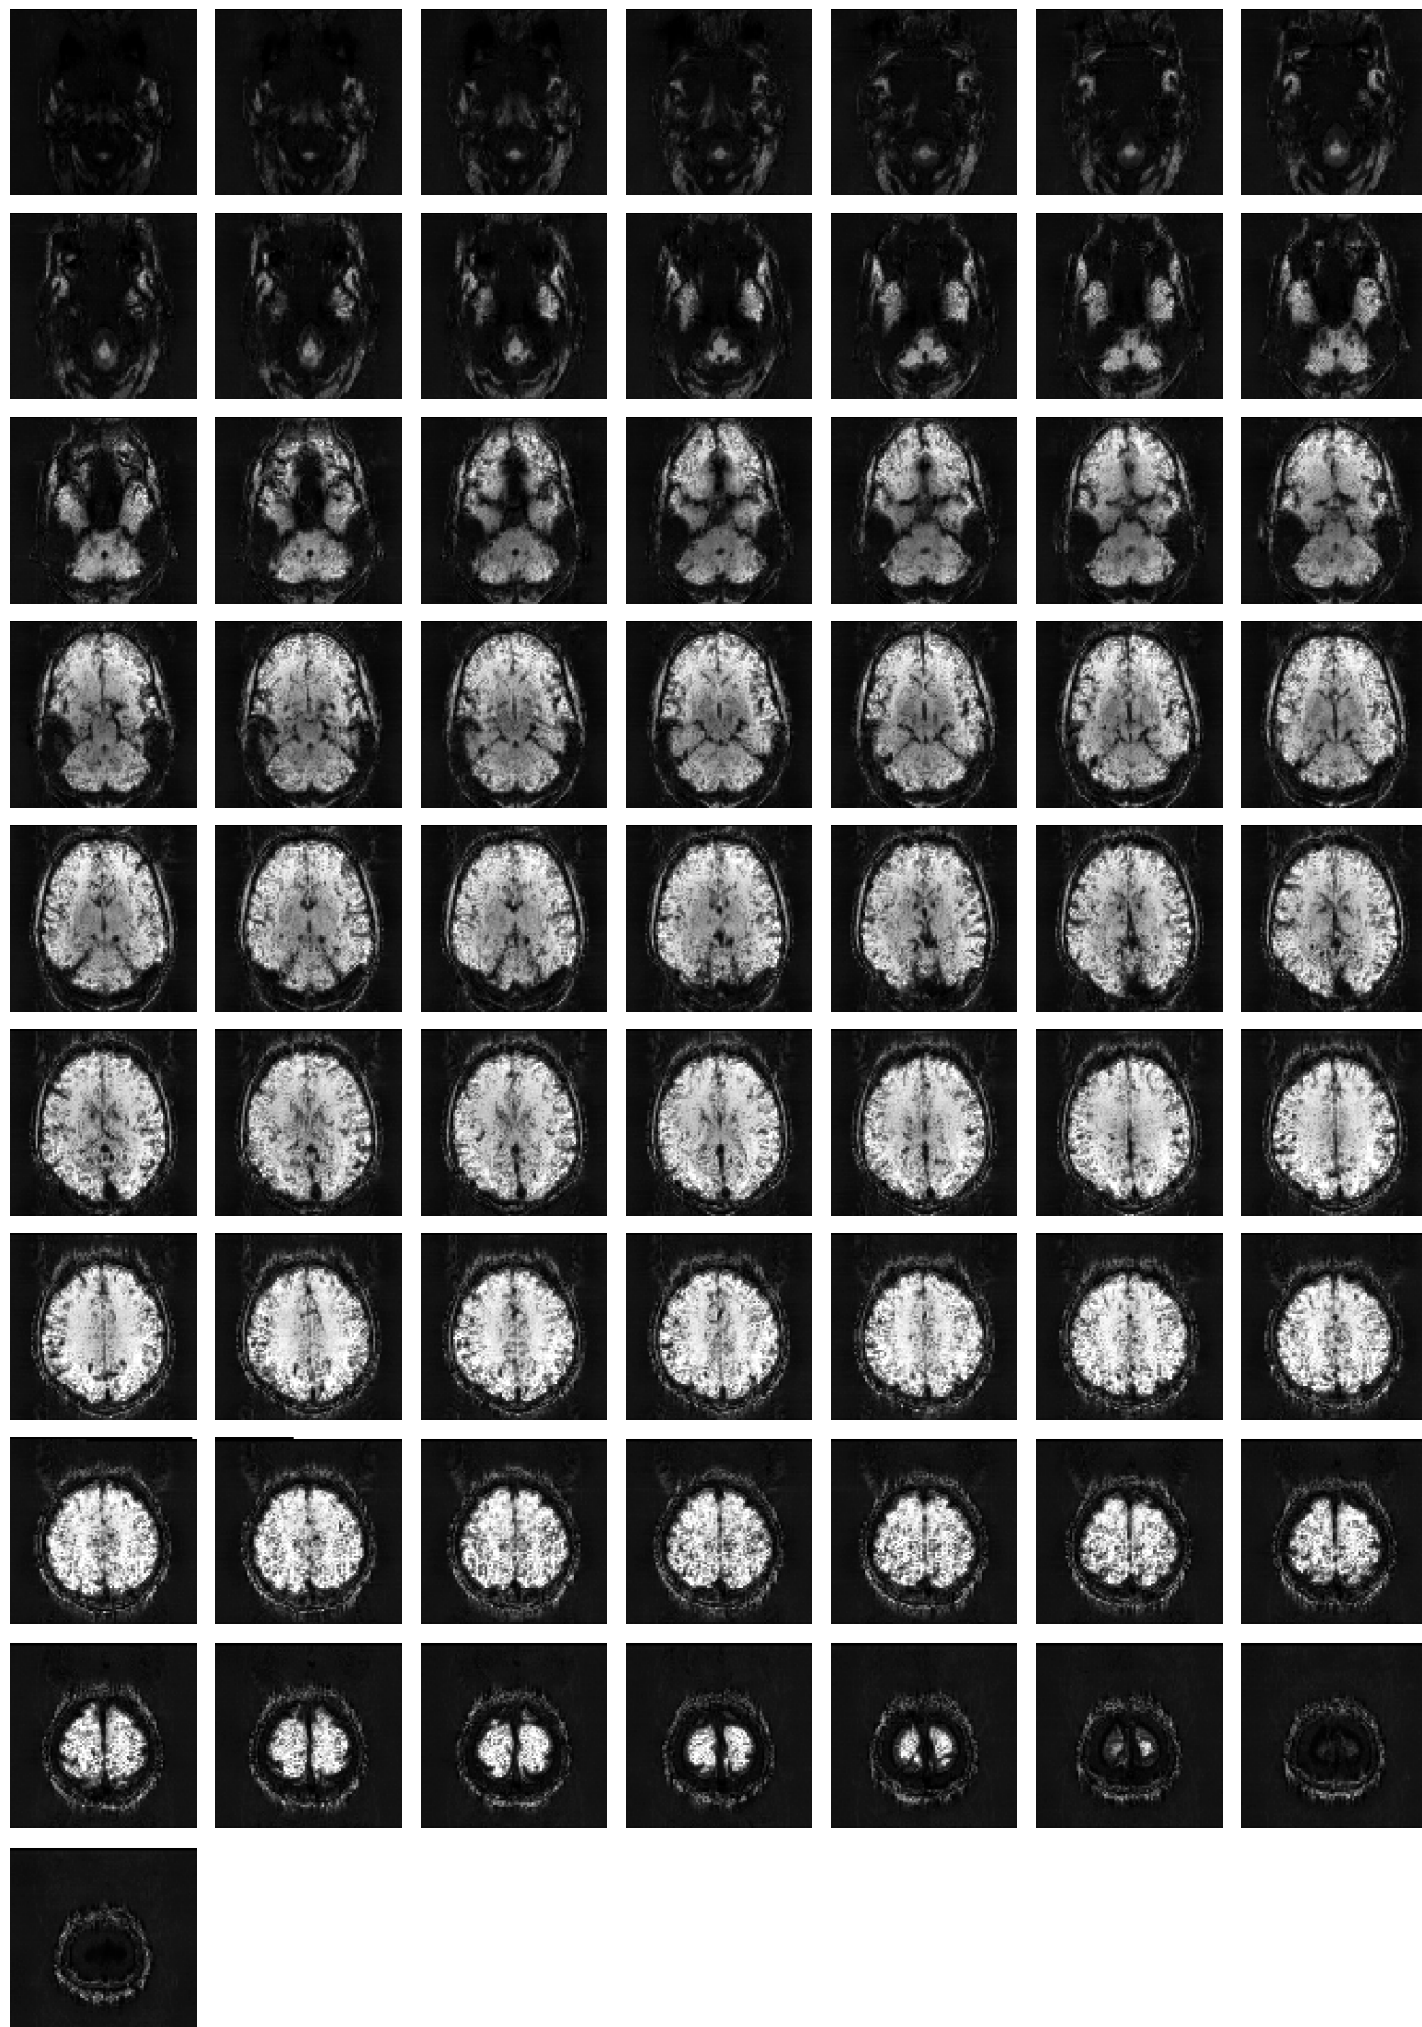

Mean EPI

Brain mask

tSNR

motion

fieldmap correction

coregistration