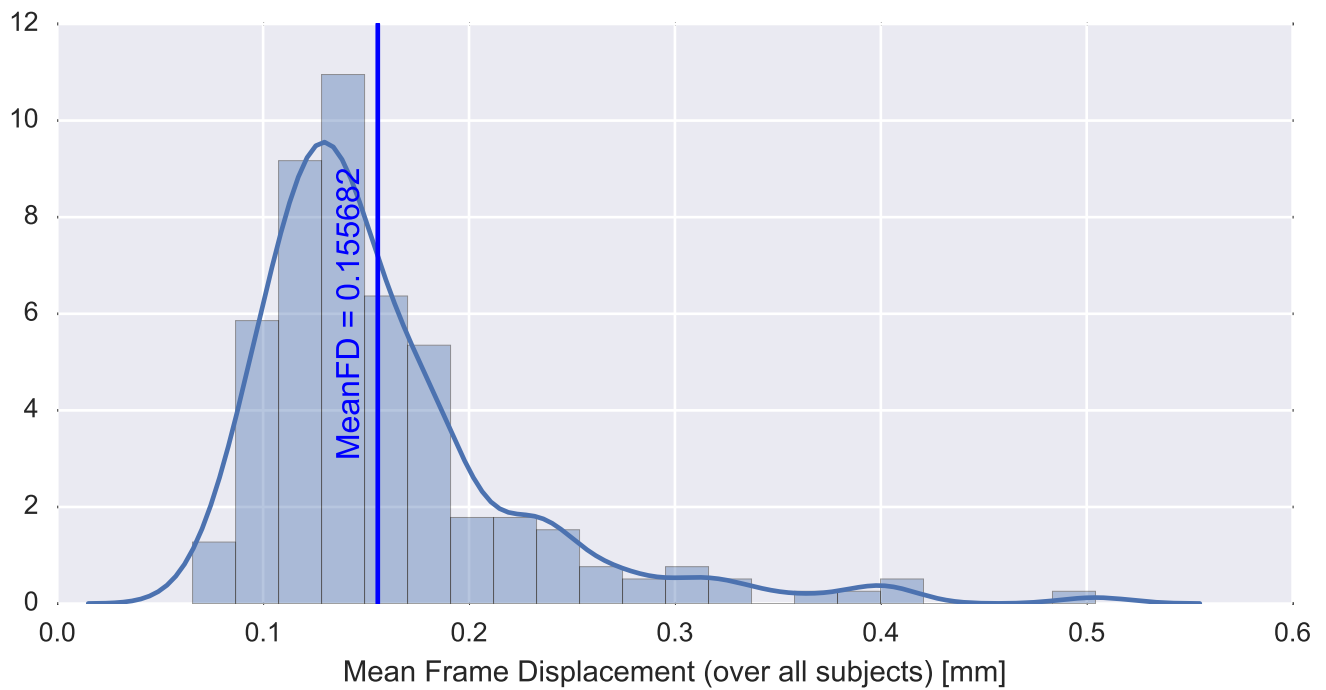

Mean EPI

Brain mask

tSNR

motion

fieldmap correction

coregistration