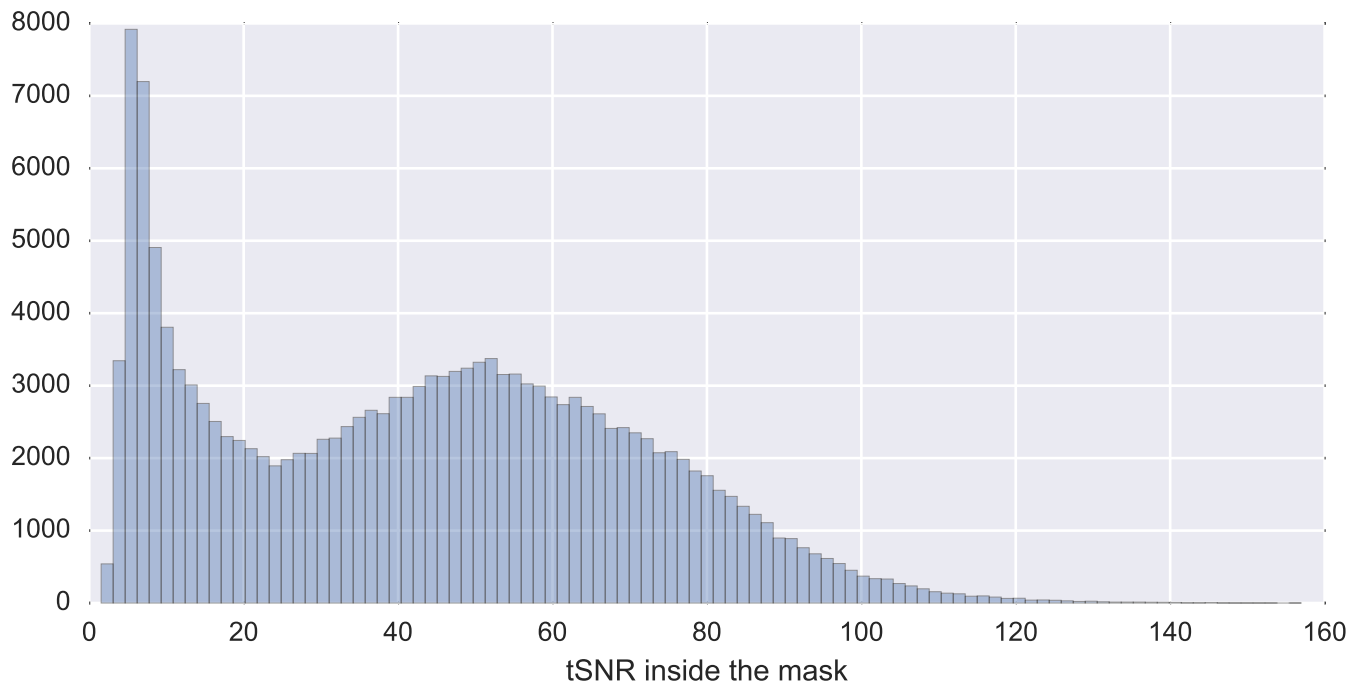

Mean EPI

Brain mask

tSNR

motion

fieldmap correction

coregistration