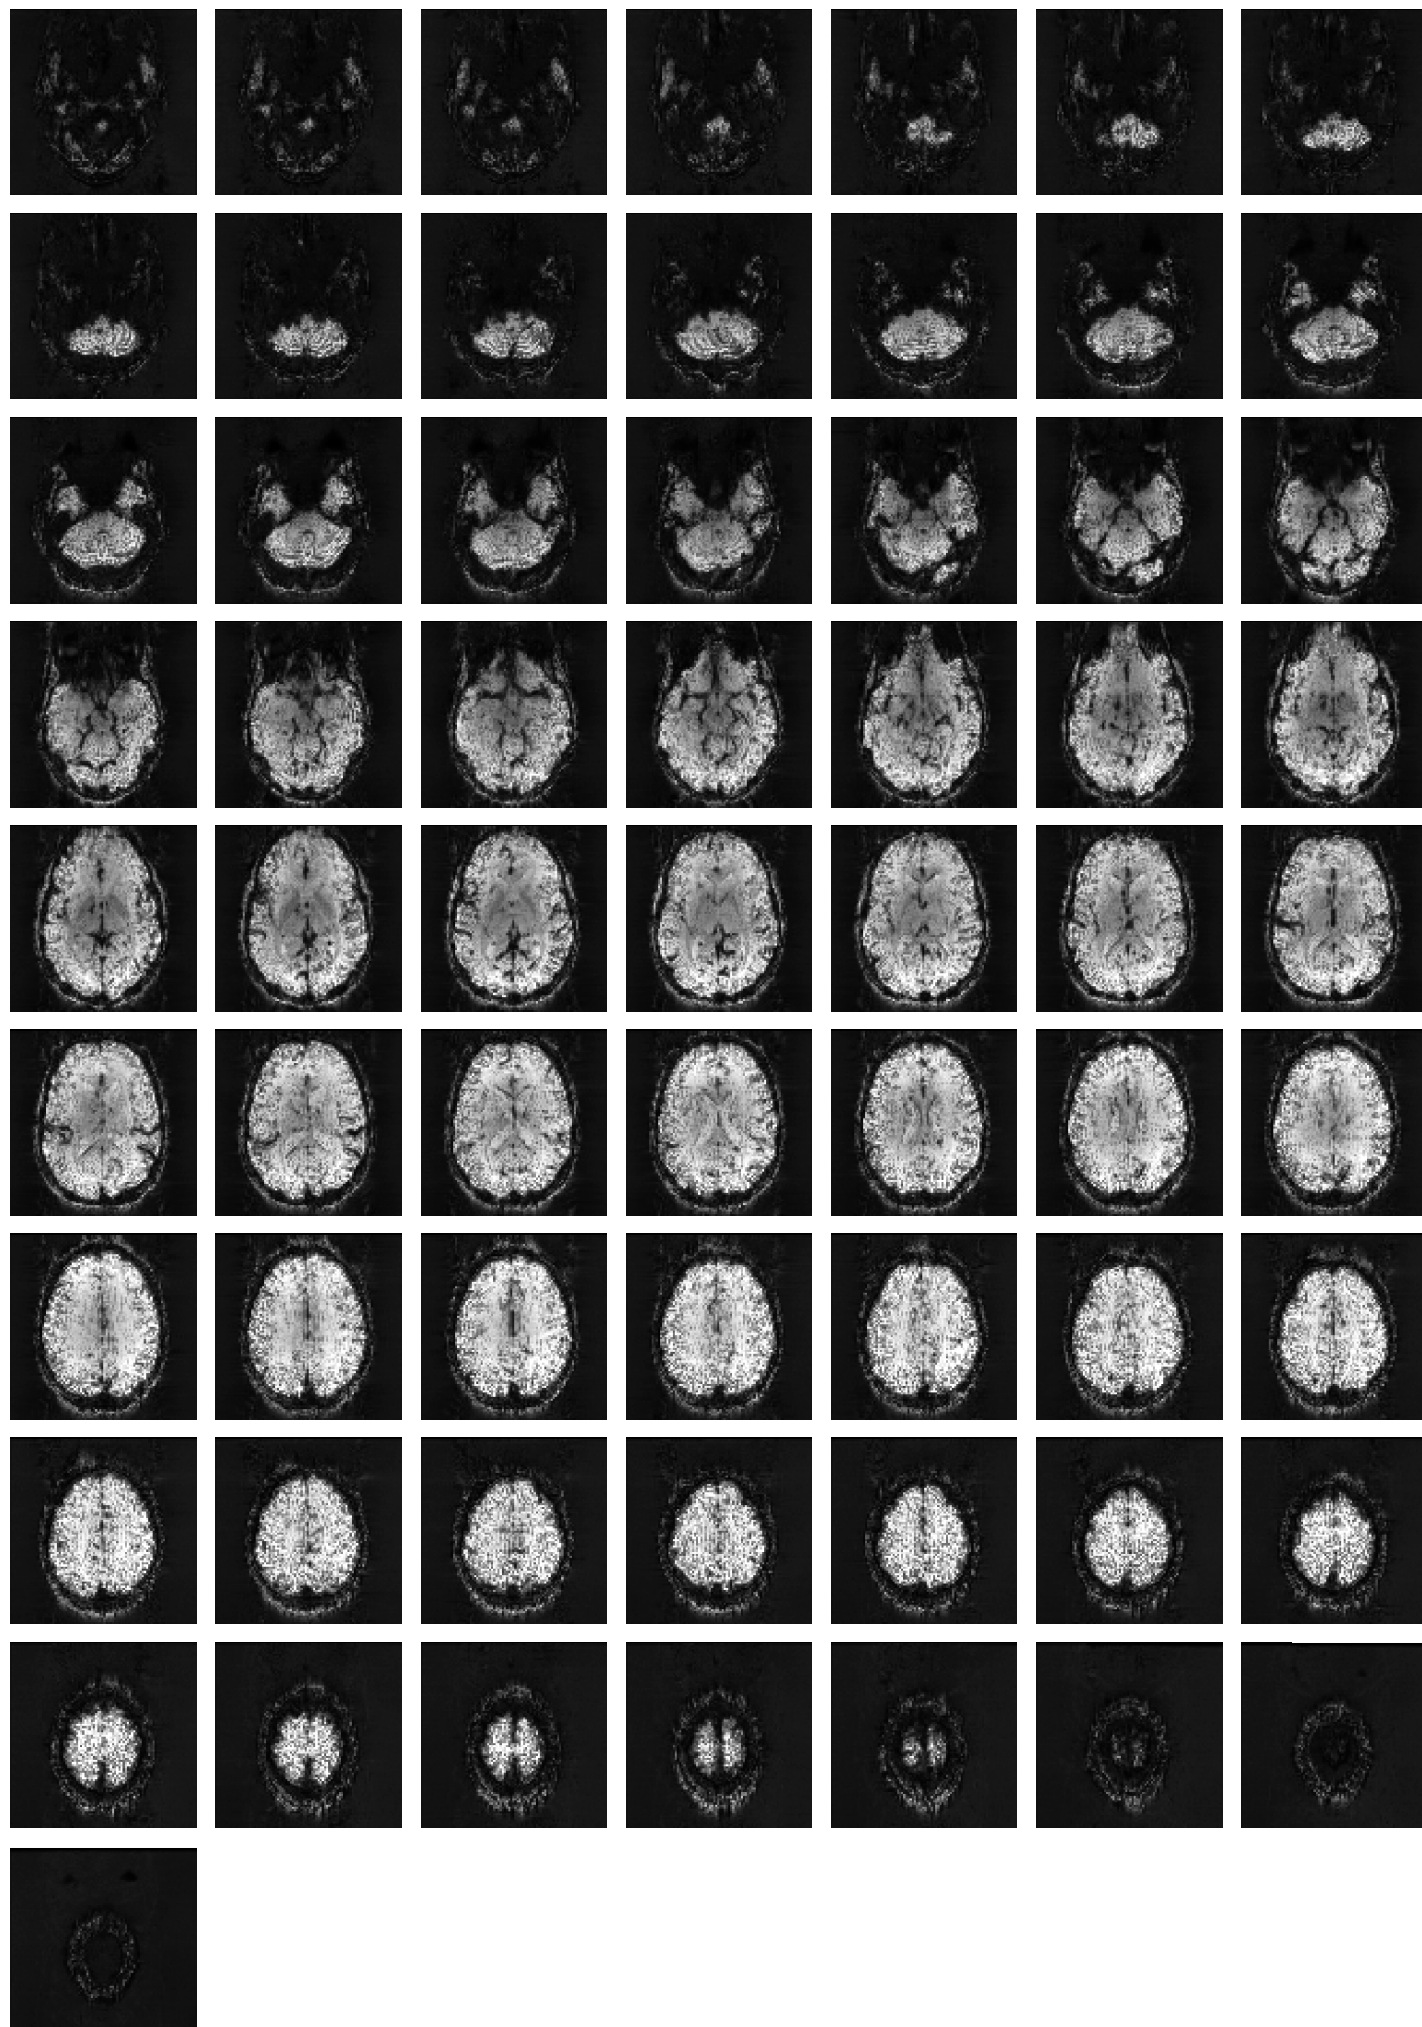

Mean EPI

Brain mask

tSNR

motion

fieldmap correction

coregistration