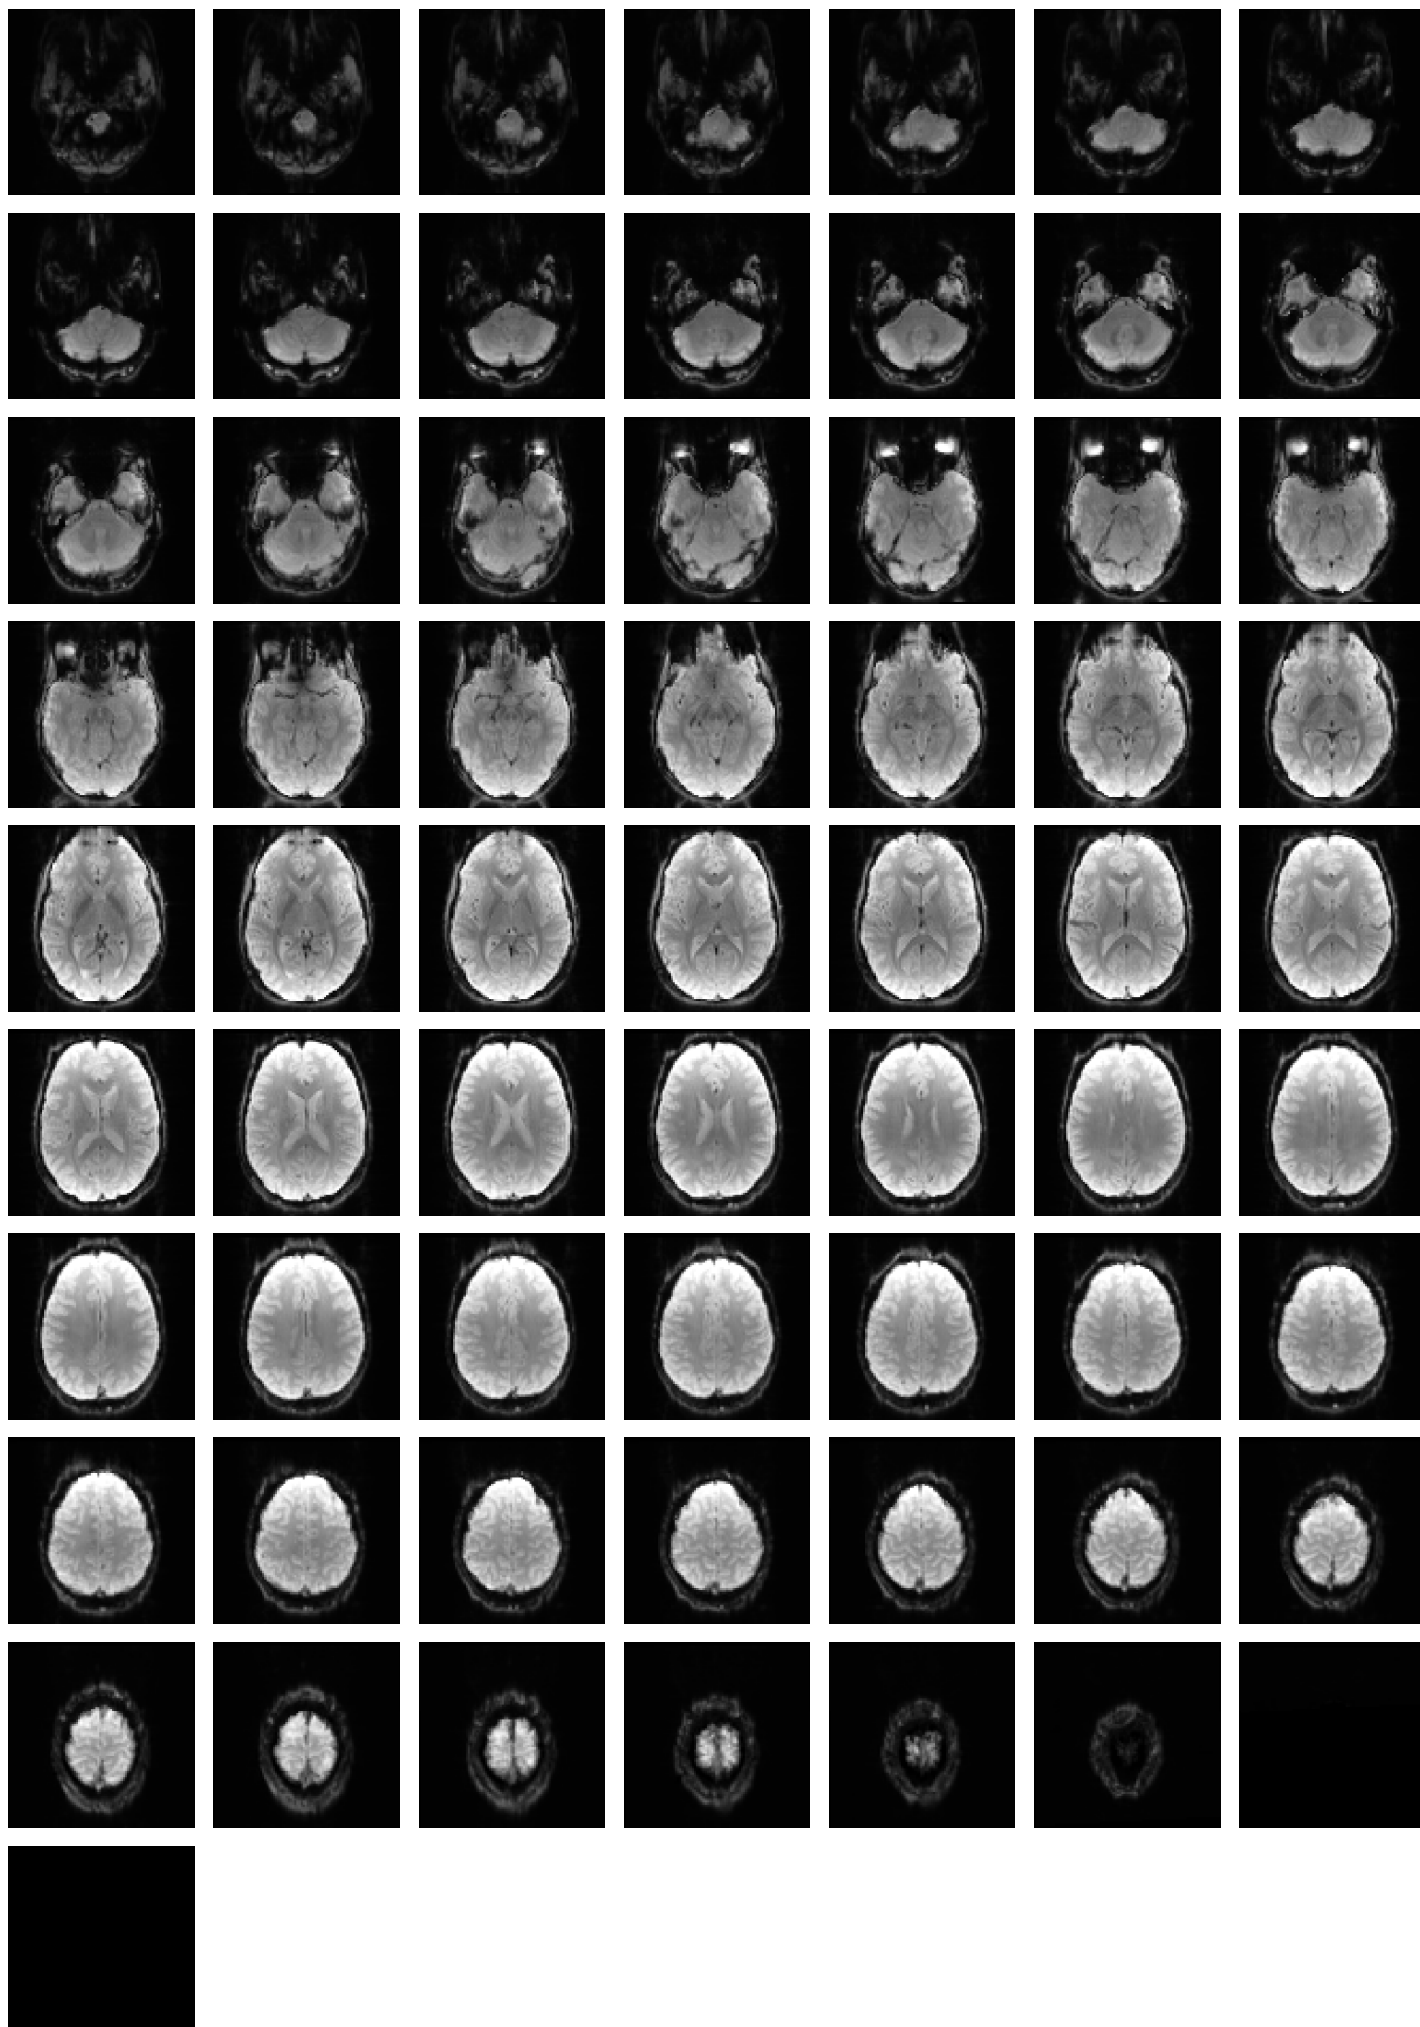

Mean EPI

Brain mask

tSNR

motion

fieldmap correction

coregistration