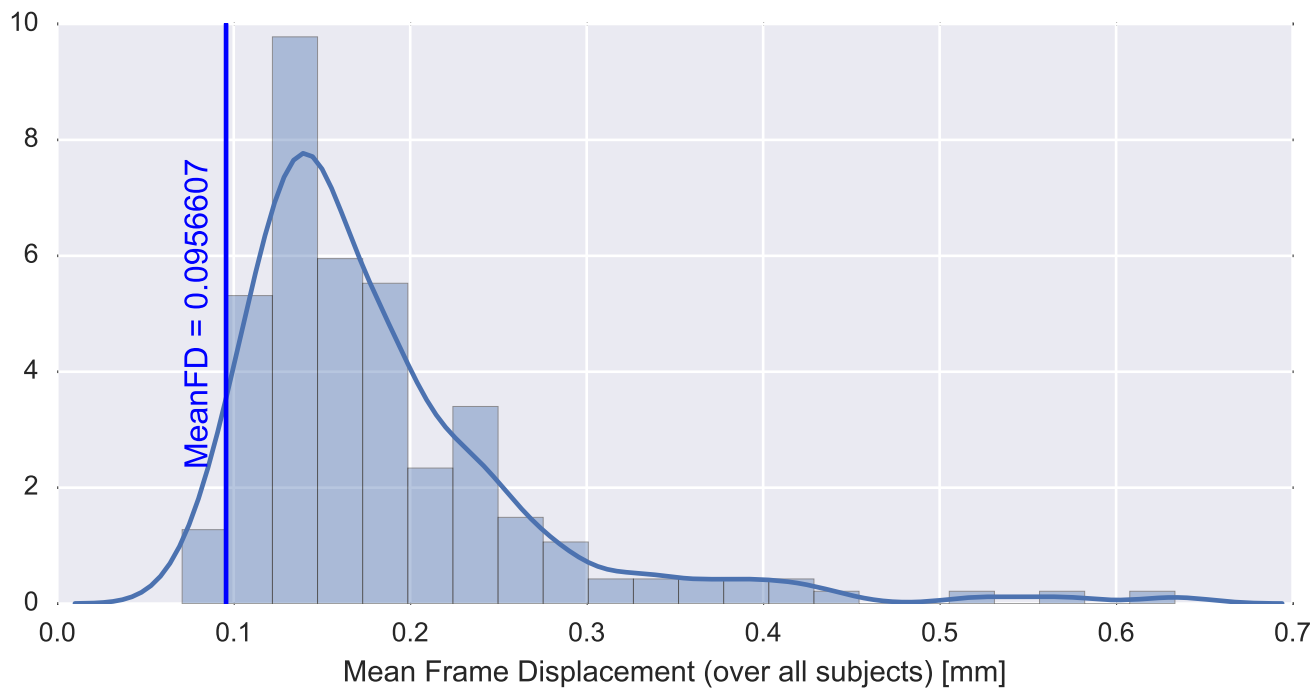

Mean EPI

Brain mask

tSNR

motion

fieldmap correction

coregistration