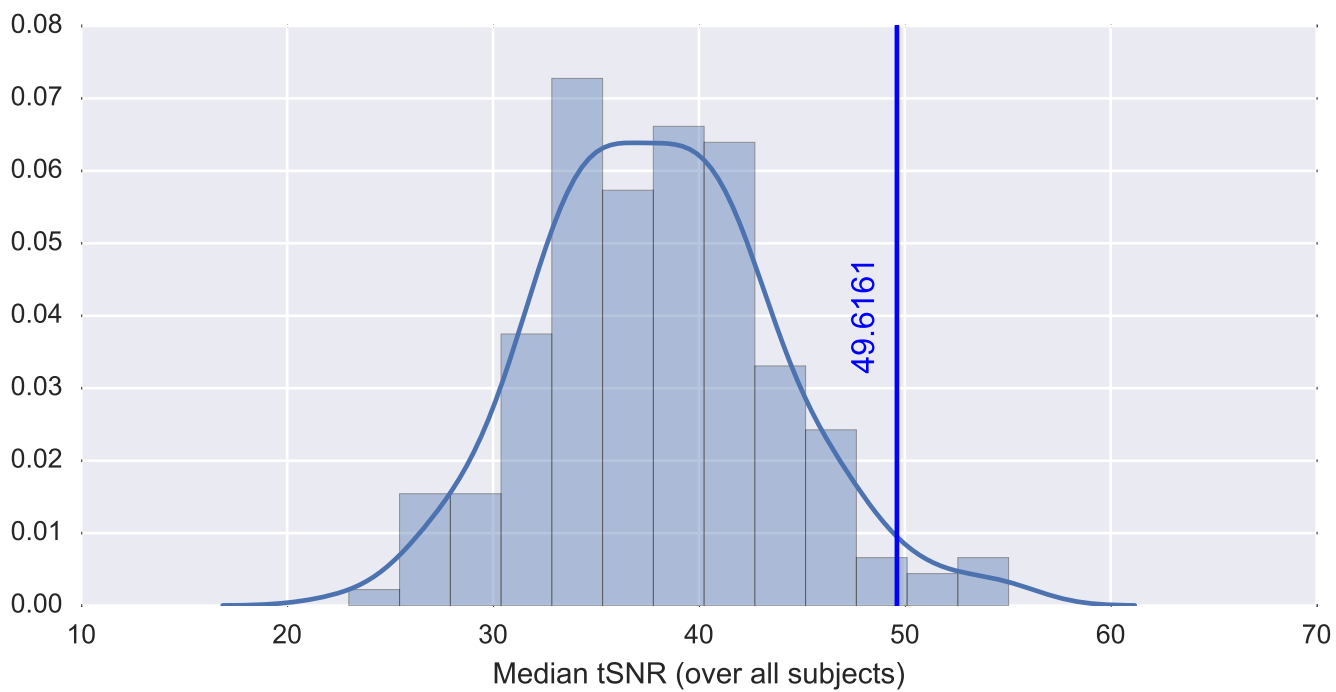

Mean EPI

Brain mask

tSNR

motion

fieldmap correction

coregistration