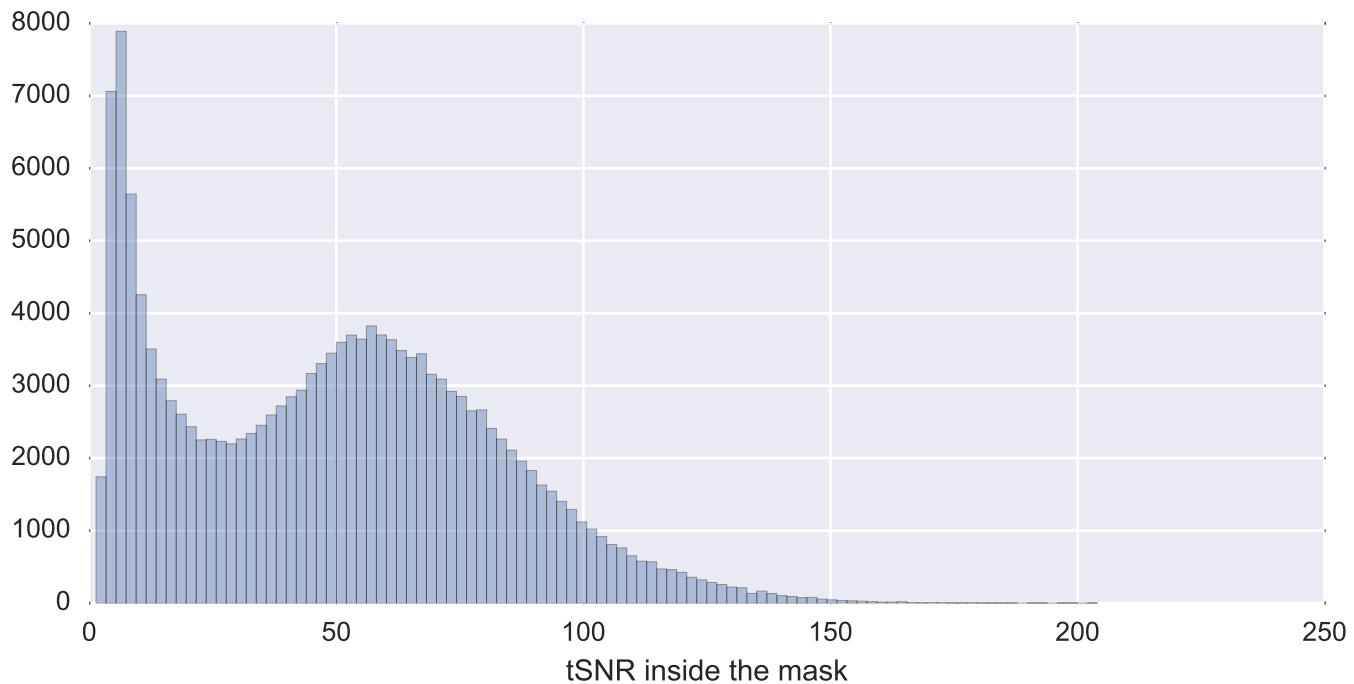

Mean EPI

Brain mask

tSNR

motion

fieldmap correction

coregistration