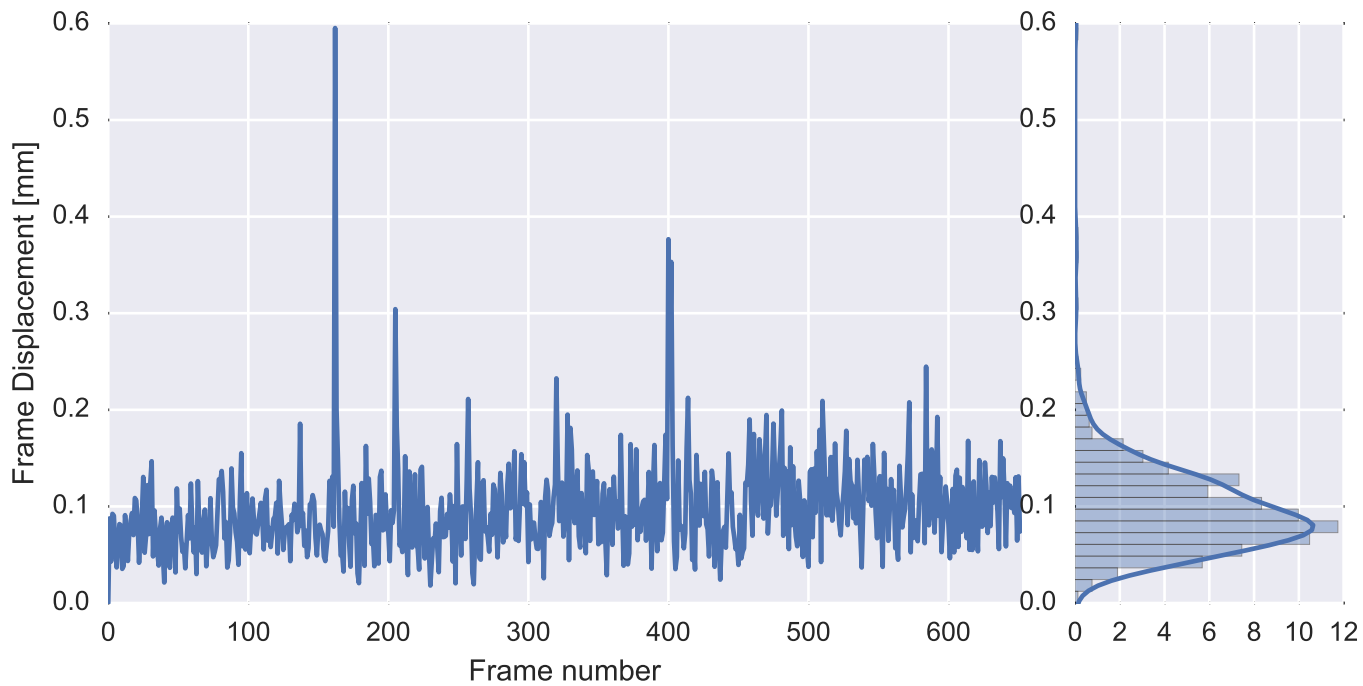

Mean EPI

Brain mask

tSNR

motion

fieldmap correction

coregistration