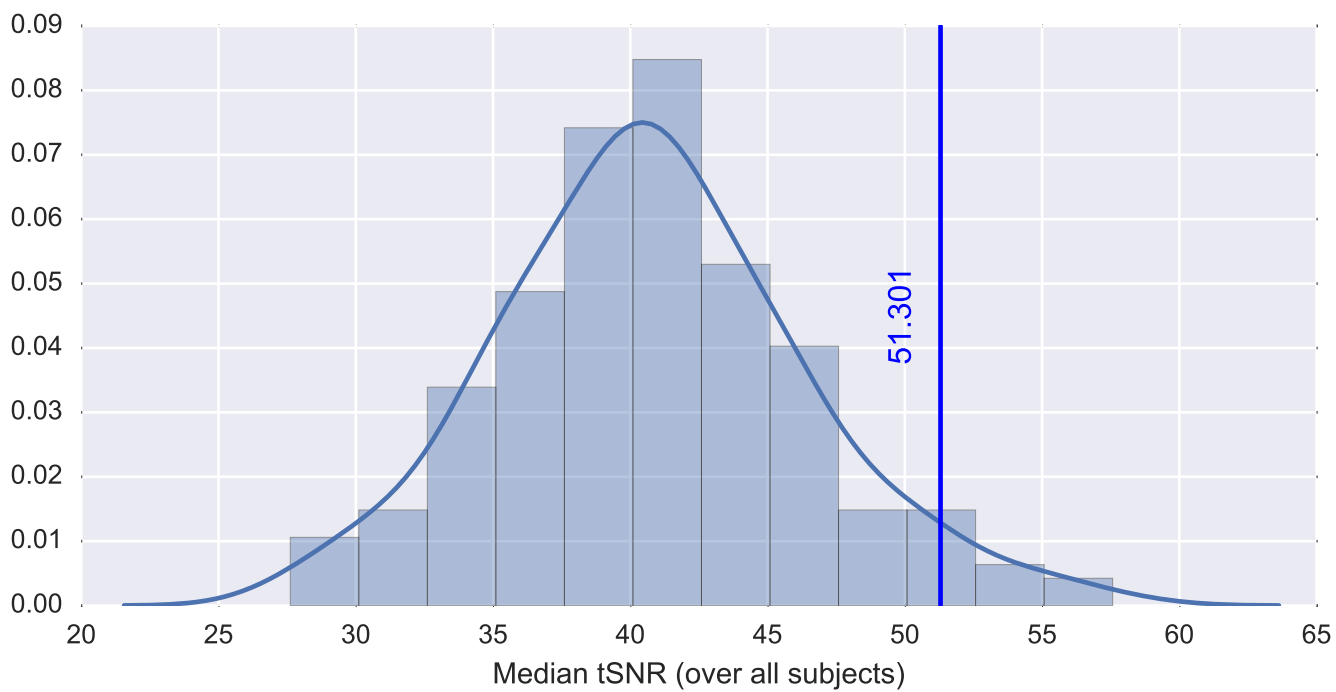

Brain mask

tSNR

motion

fieldmap correction

coregistration