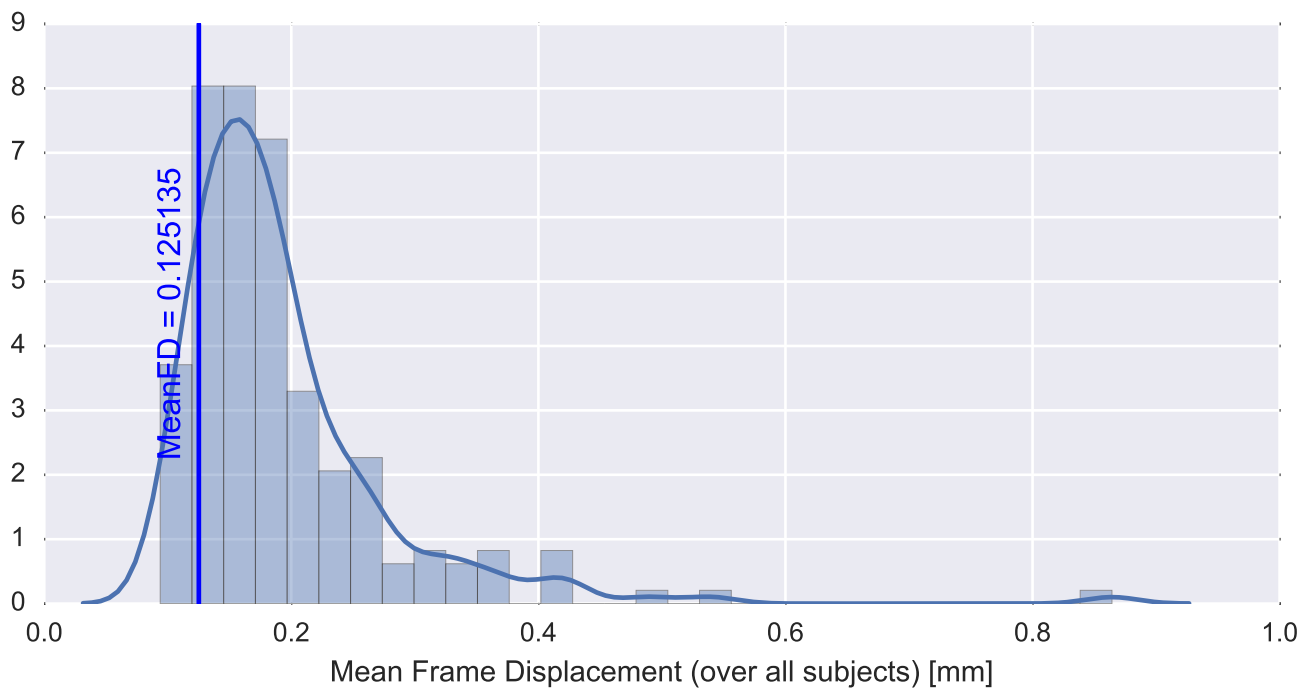

Brain mask

tSNR

motion

fieldmap correction

coregistration