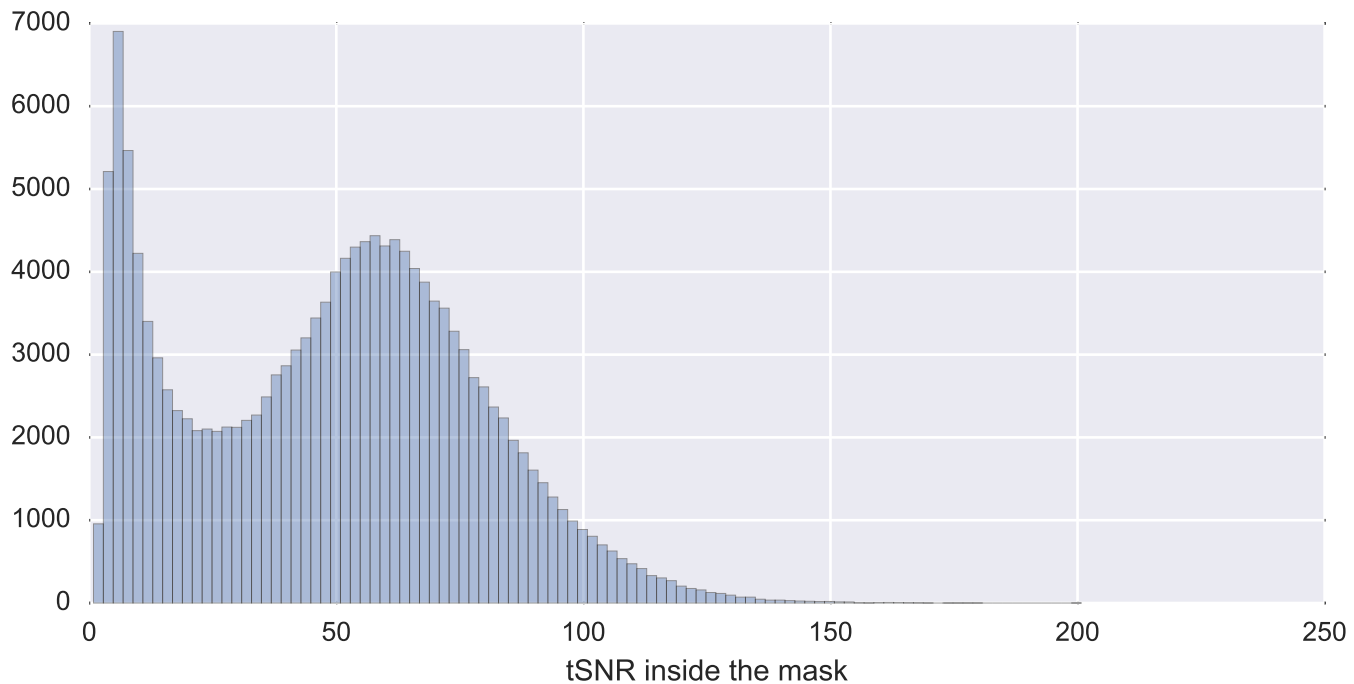

Brain mask

tSNR

motion

fieldmap correction

coregistration