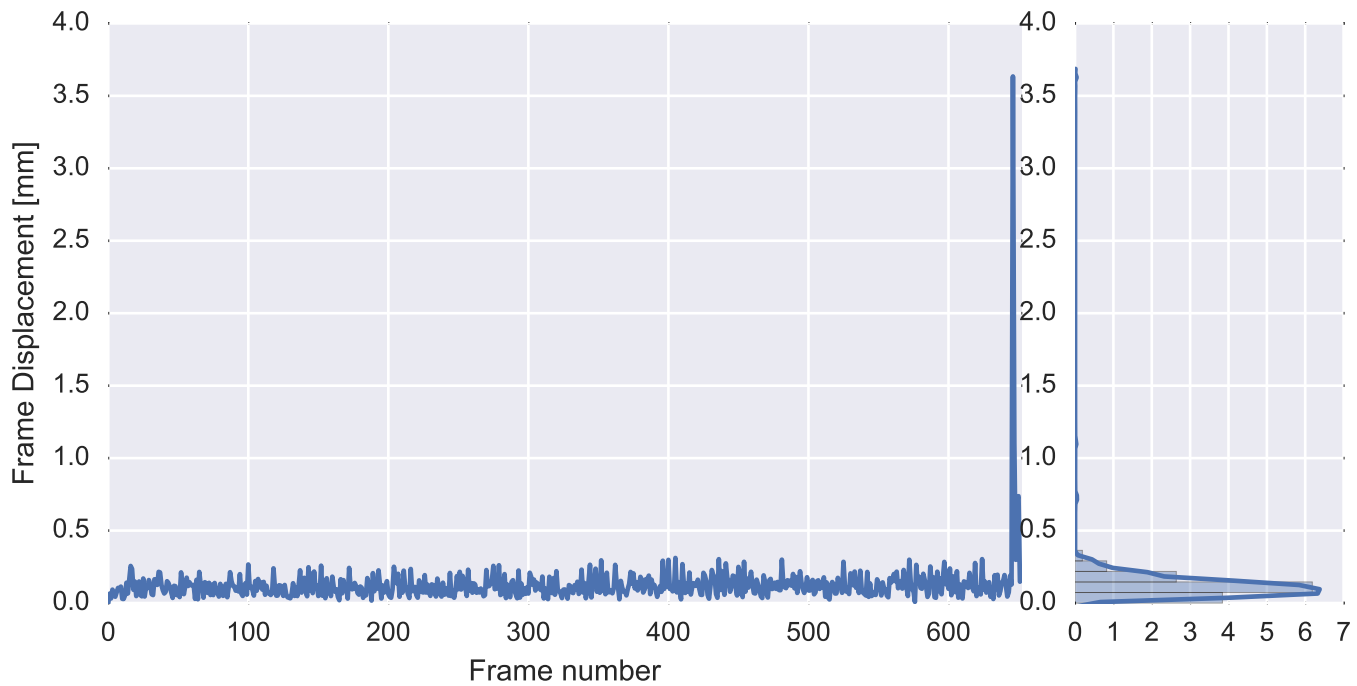

Brain mask

tSNR

motion

fieldmap correction

coregistration