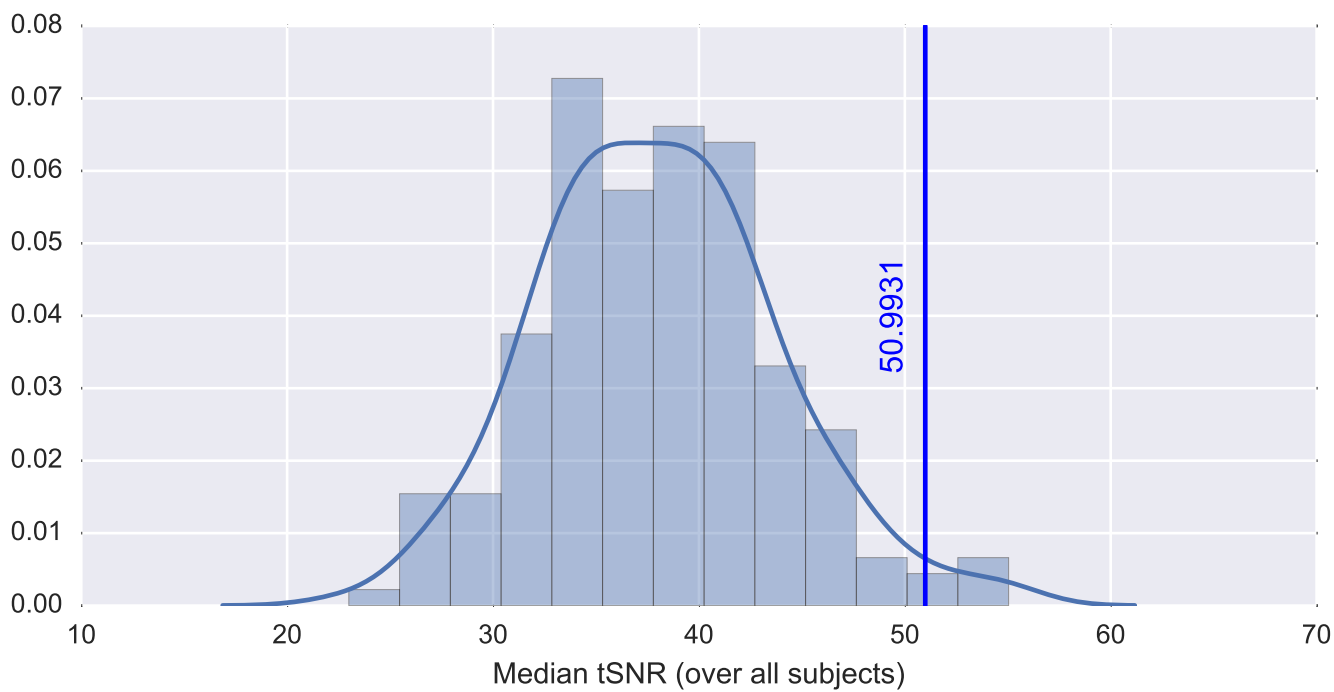

Mean EPI

Brain mask

tSNR

motion

fieldmap correction

coregistration