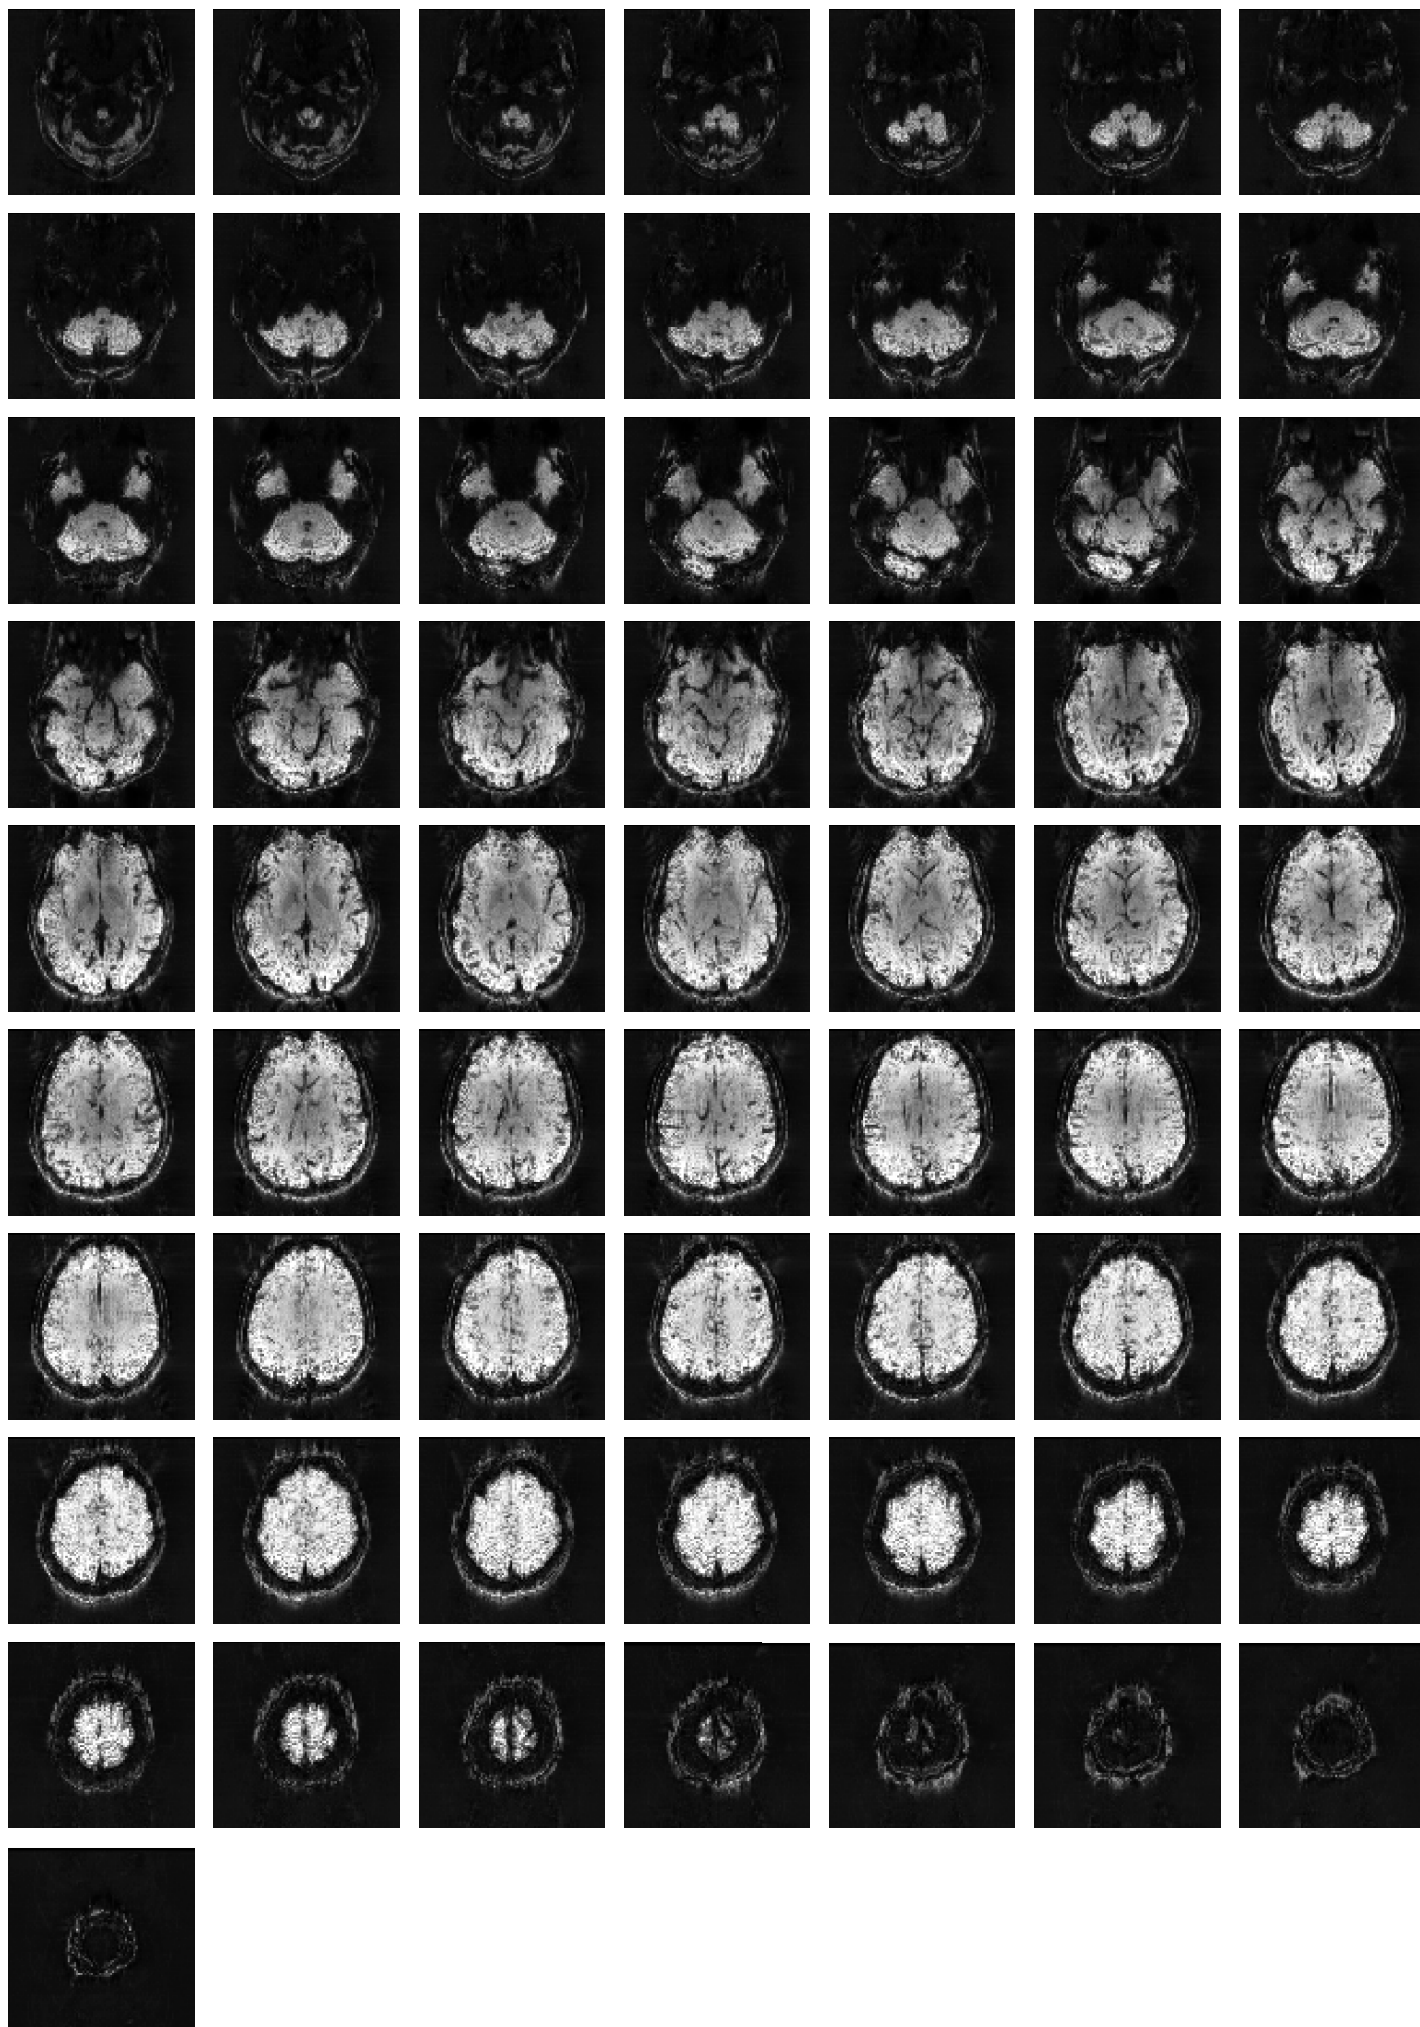

Mean EPI

Brain mask

tSNR

motion

fieldmap correction

coregistration