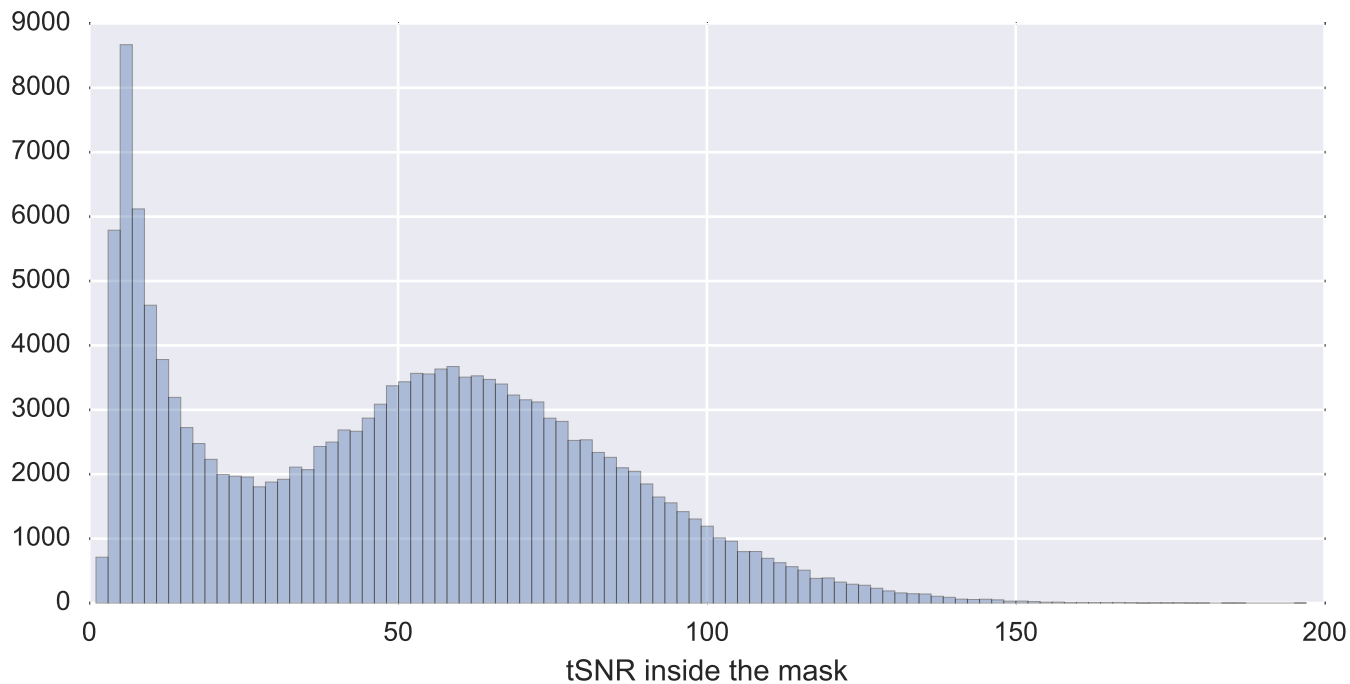

Mean EPI

Brain mask

tSNR

motion

fieldmap correction

coregistration