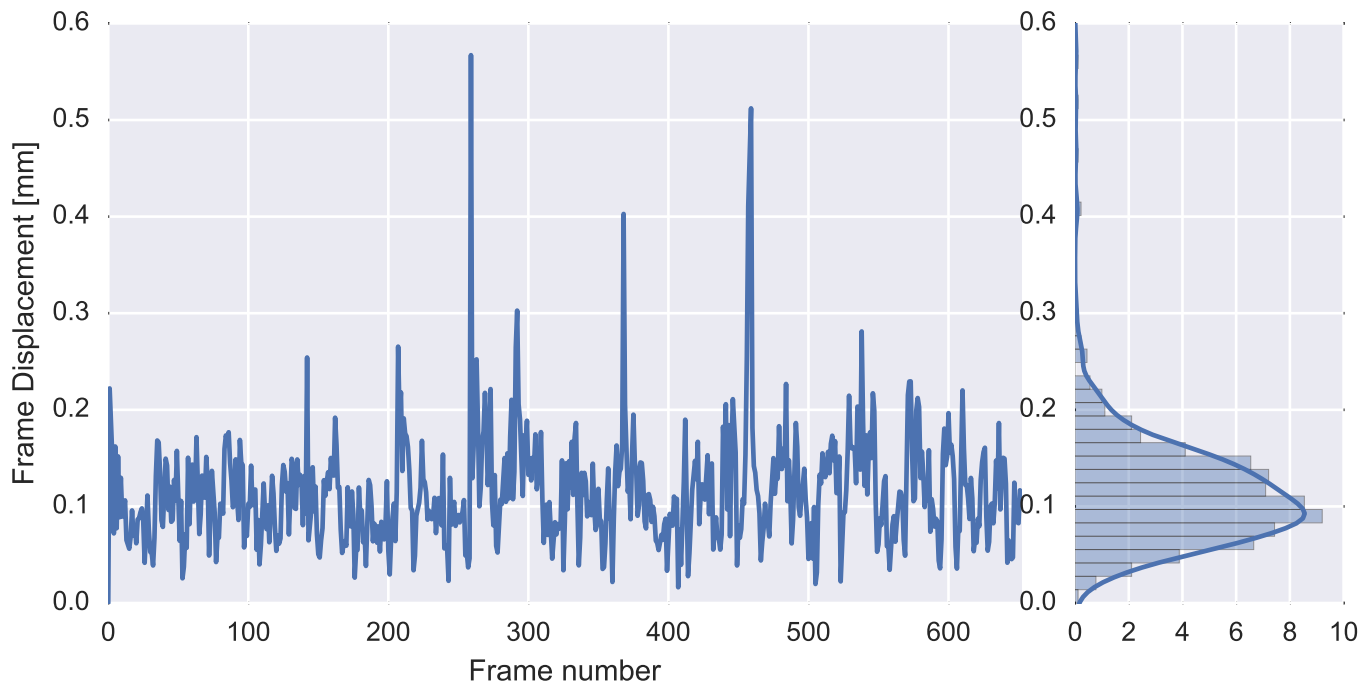

Mean EPI

Brain mask

tSNR

motion

fieldmap correction

coregistration