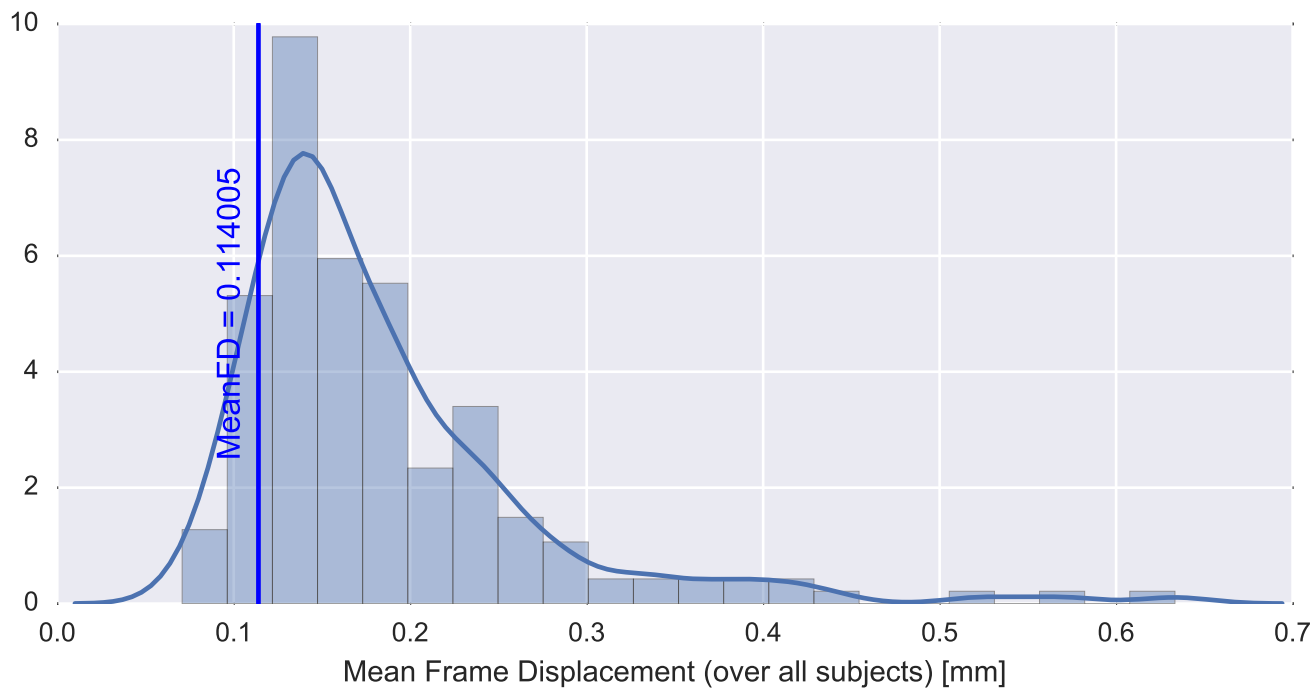

Mean EPI

Brain mask

tSNR

motion

fieldmap correction

coregistration