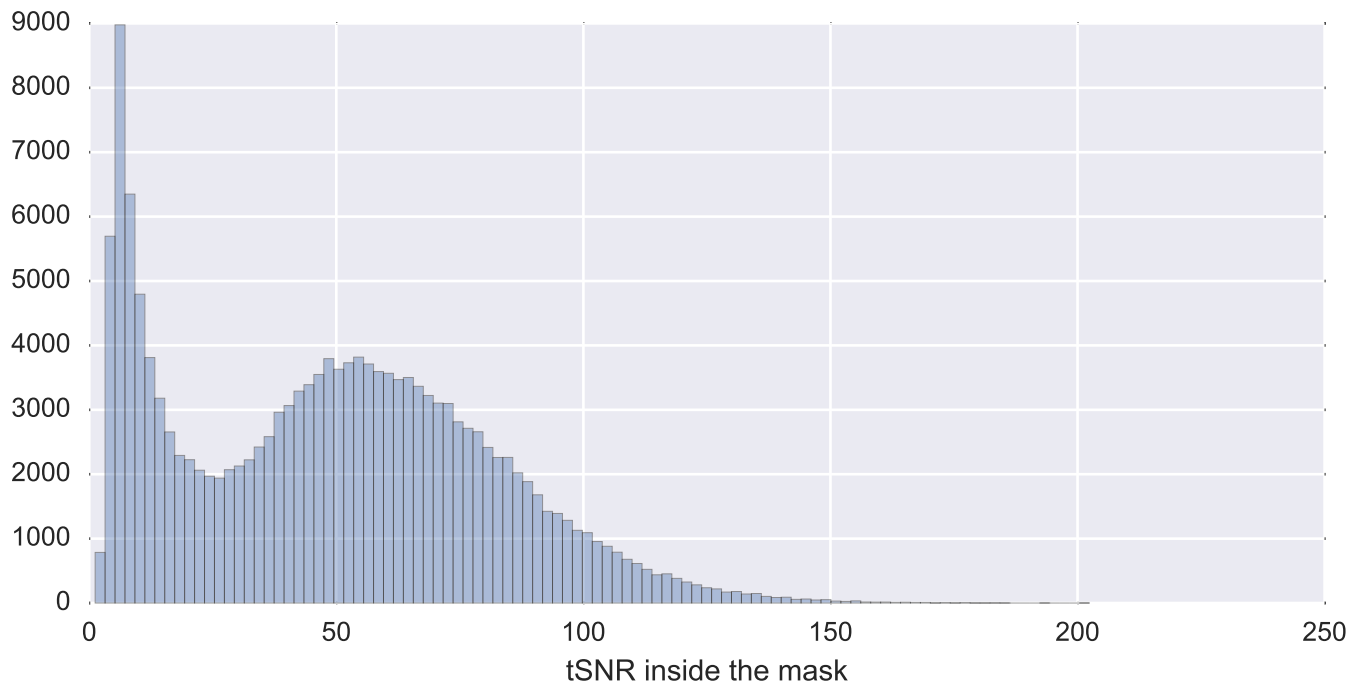

Brain mask

tSNR

motion

fieldmap correction

coregistration