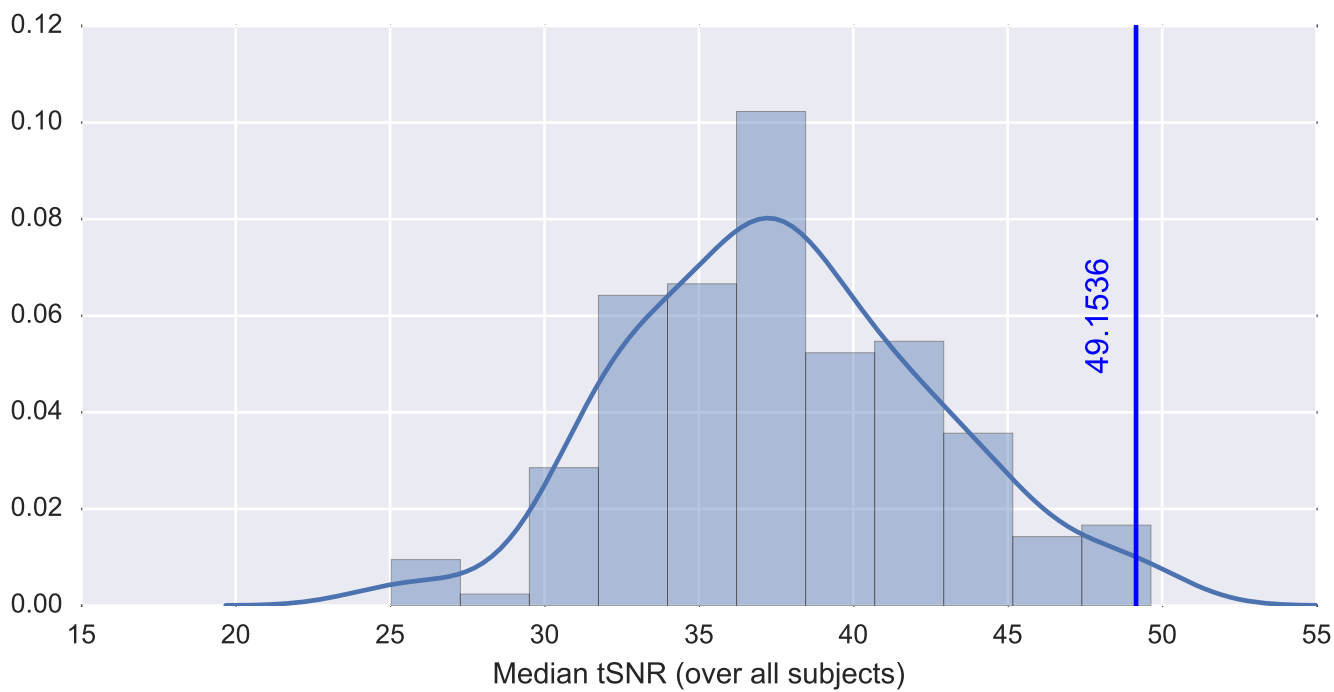

Brain mask

tSNR

motion

fieldmap correction

coregistration