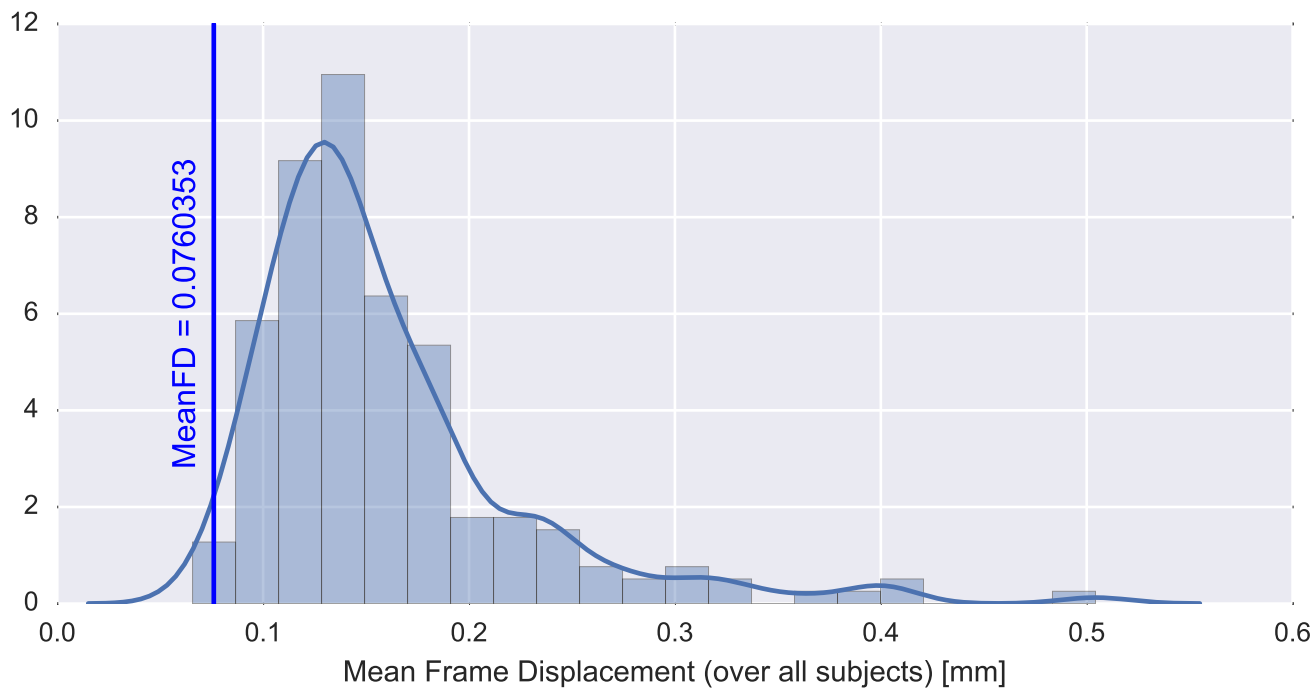

Brain mask

tSNR

motion

fieldmap correction

coregistration