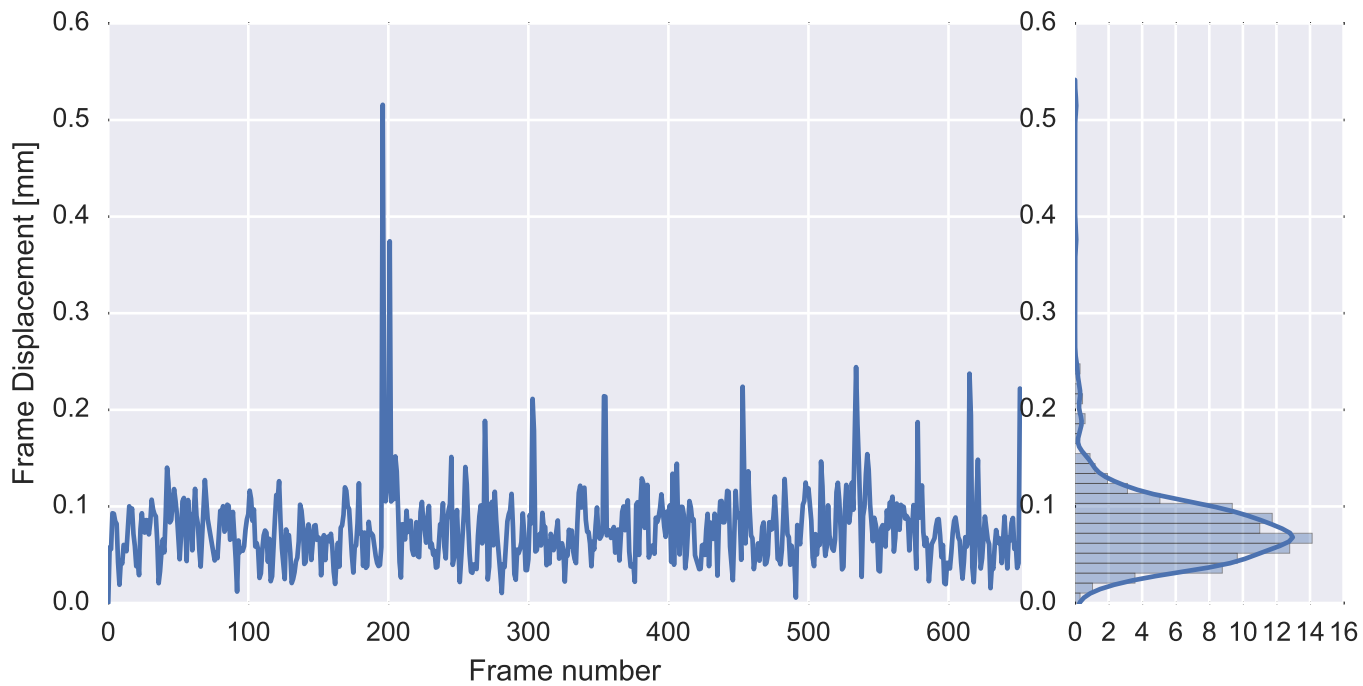

Brain mask

tSNR

motion

fieldmap correction

coregistration