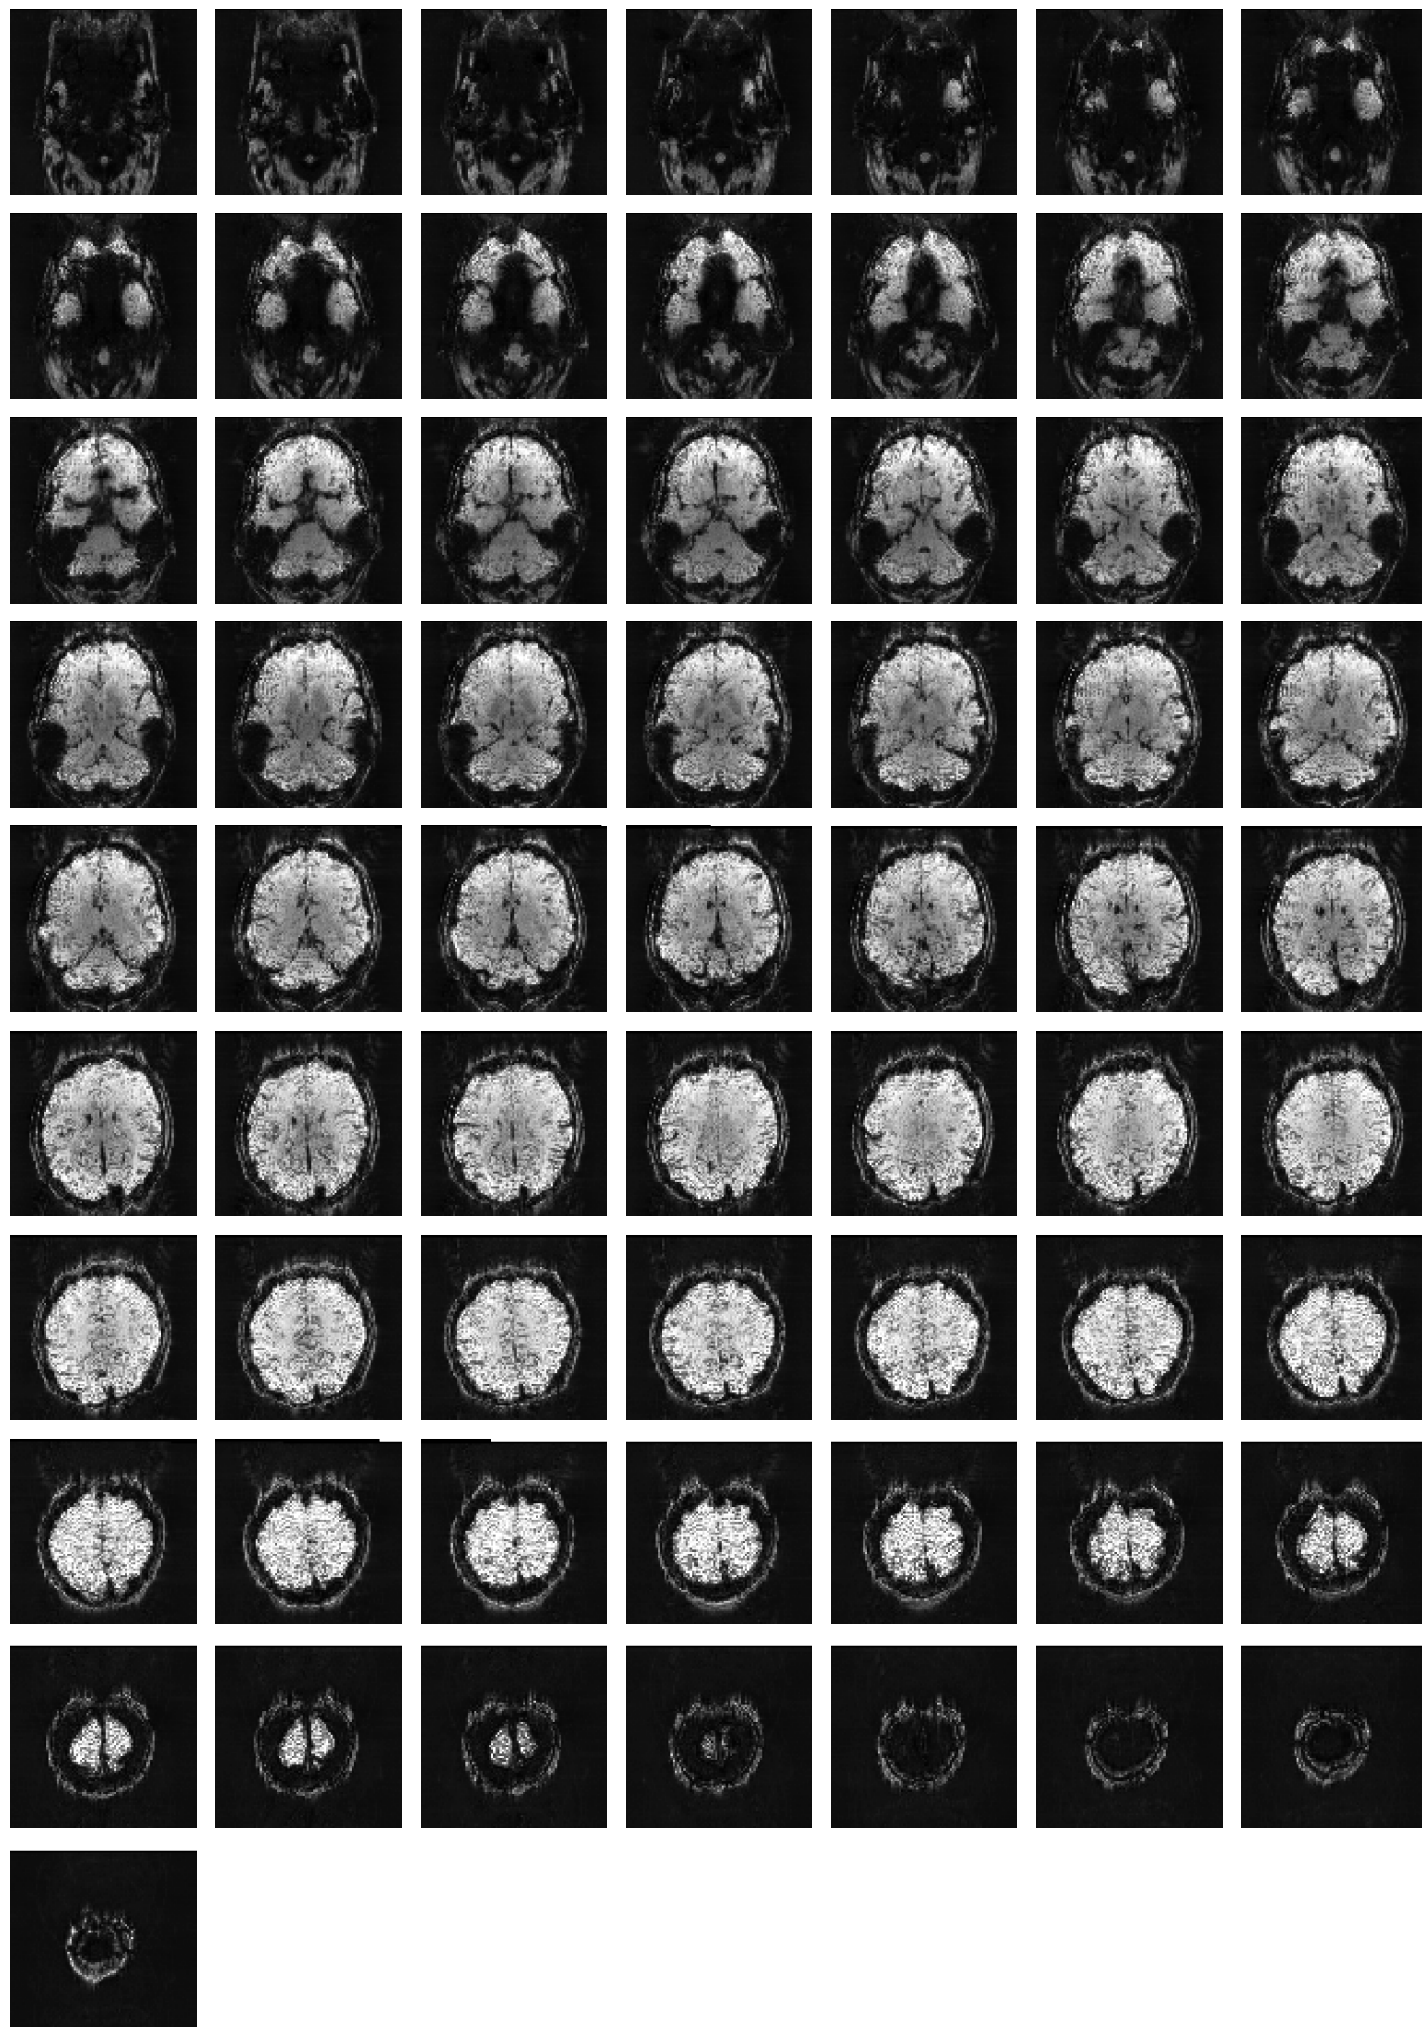

Brain mask

tSNR

motion

fieldmap correction

coregistration