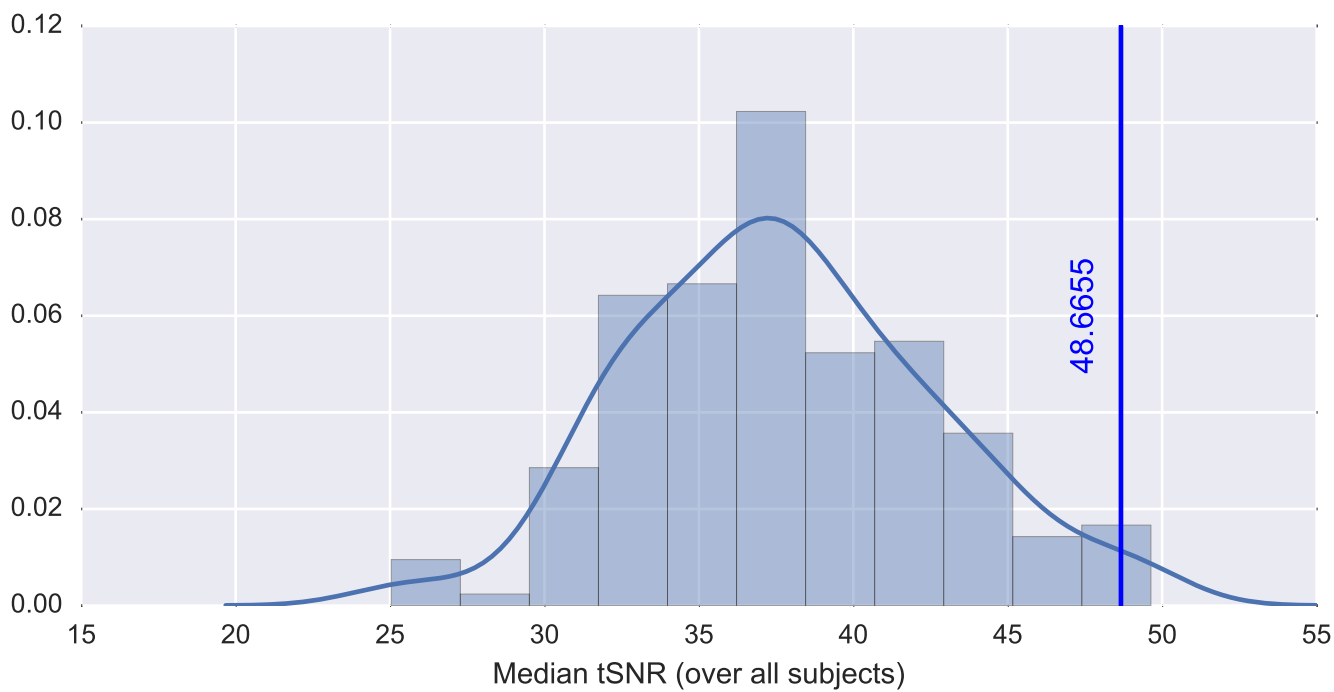

Mean EPI

Brain mask

tSNR

motion

fieldmap correction

coregistration