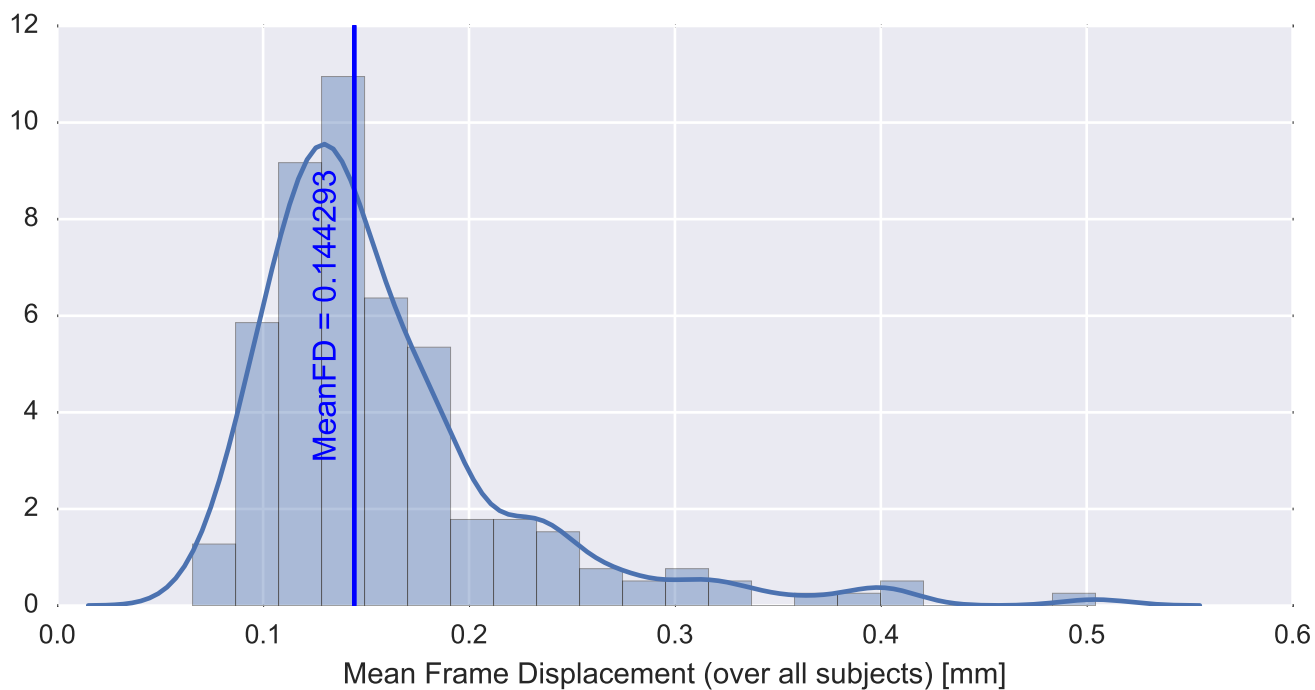

Mean EPI

Brain mask

tSNR

motion

fieldmap correction

coregistration