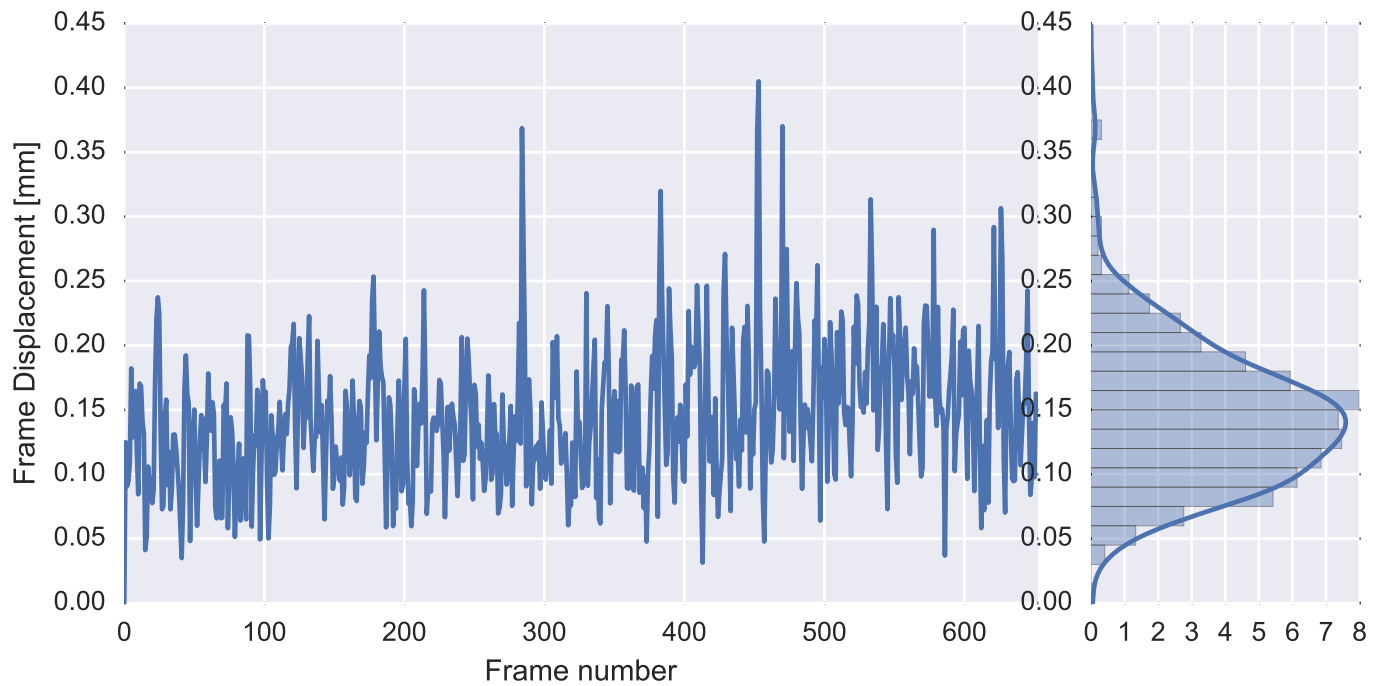

Mean EPI

Brain mask

tSNR

motion

fieldmap correction

coregistration