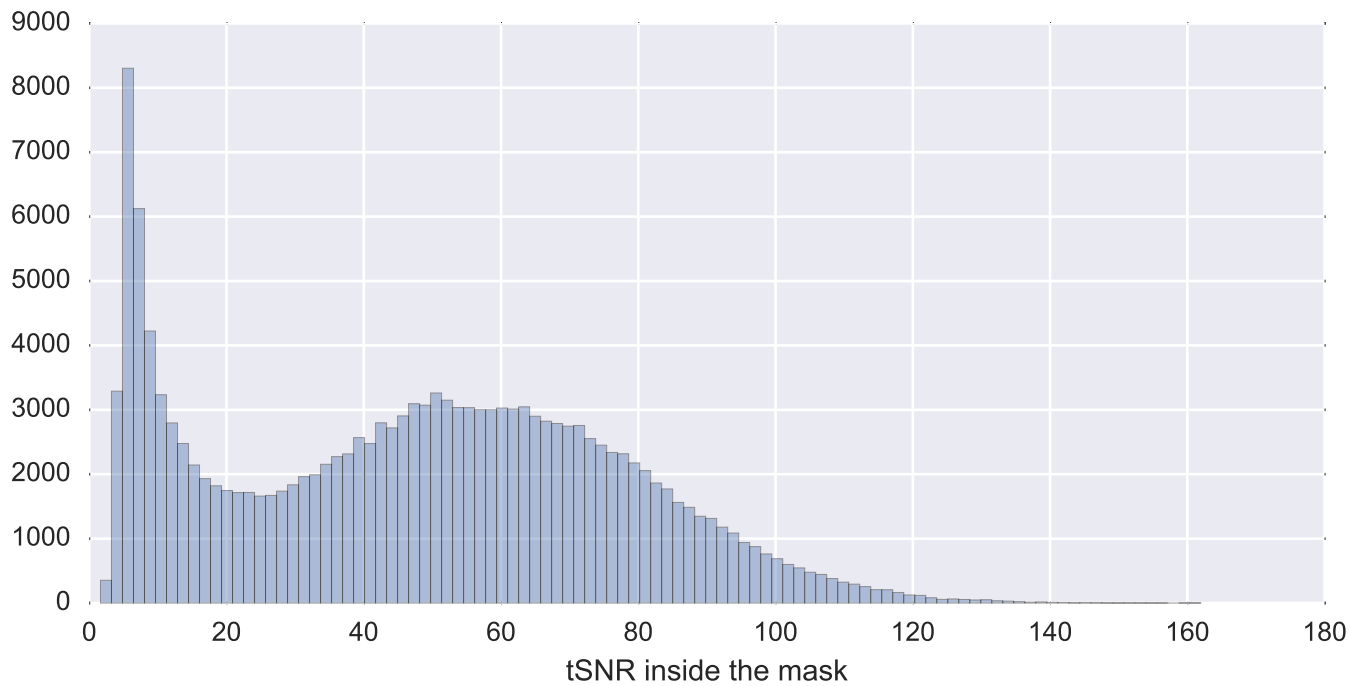

Mean EPI

Brain mask

tSNR

motion

fieldmap correction

coregistration