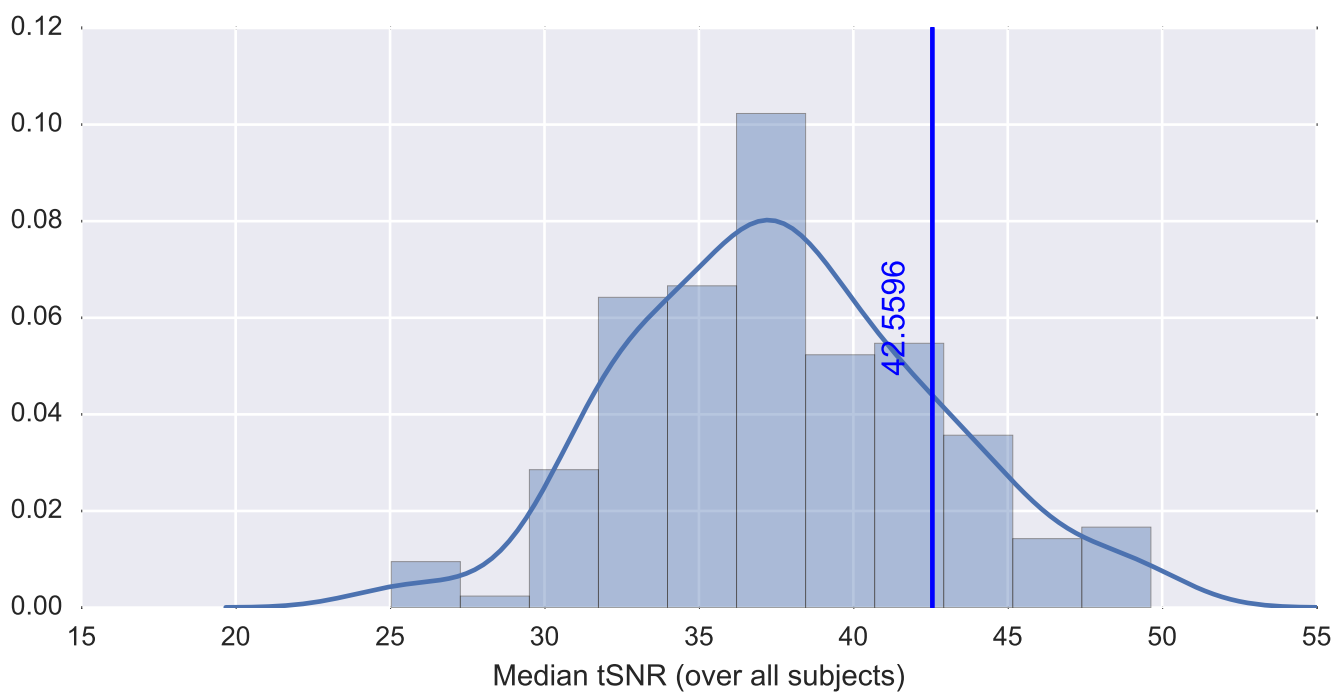

Mean EPI

Brain mask

tSNR

motion

fieldmap correction

coregistration