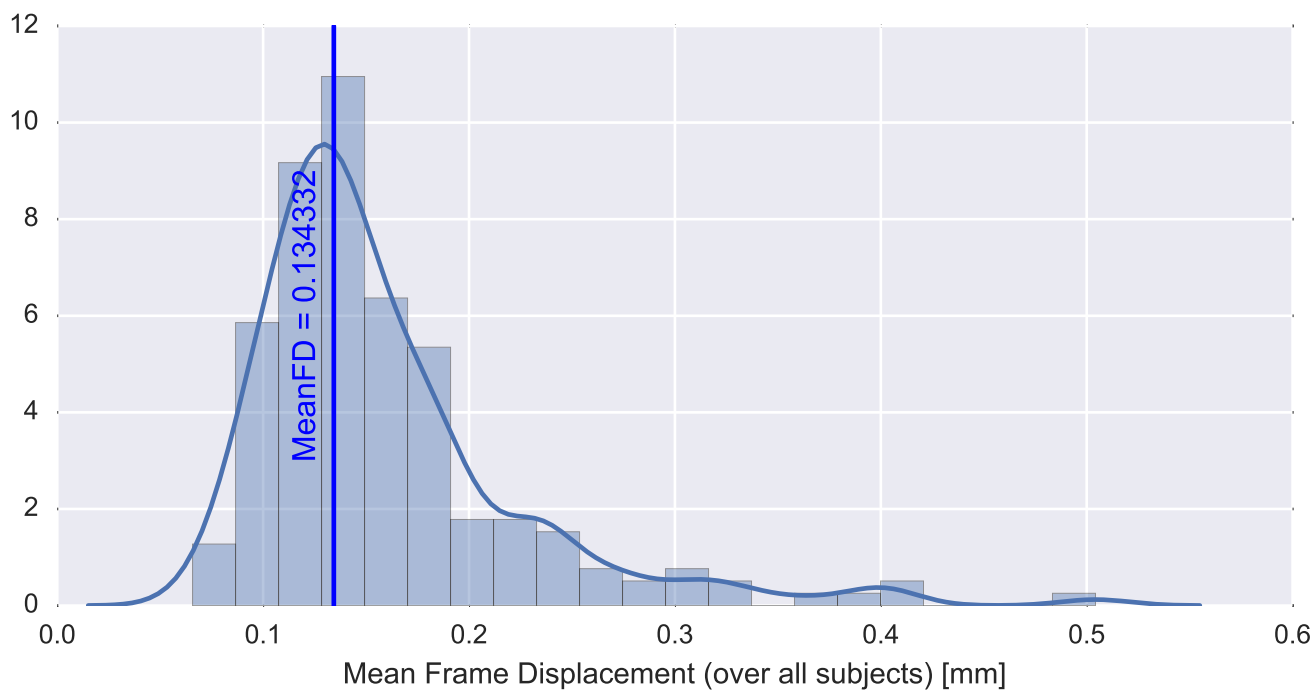

Mean EPI

Brain mask

tSNR

motion

fieldmap correction

coregistration