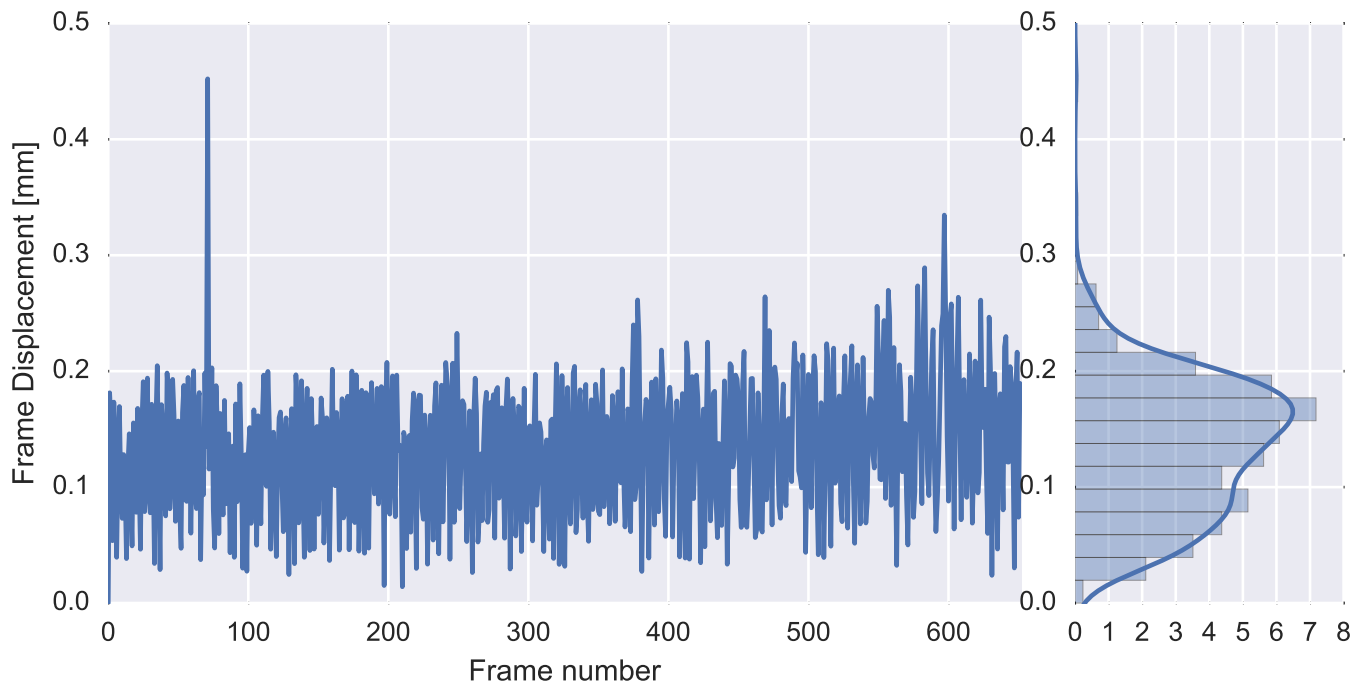

Mean EPI

Brain mask

tSNR

motion

fieldmap correction

coregistration