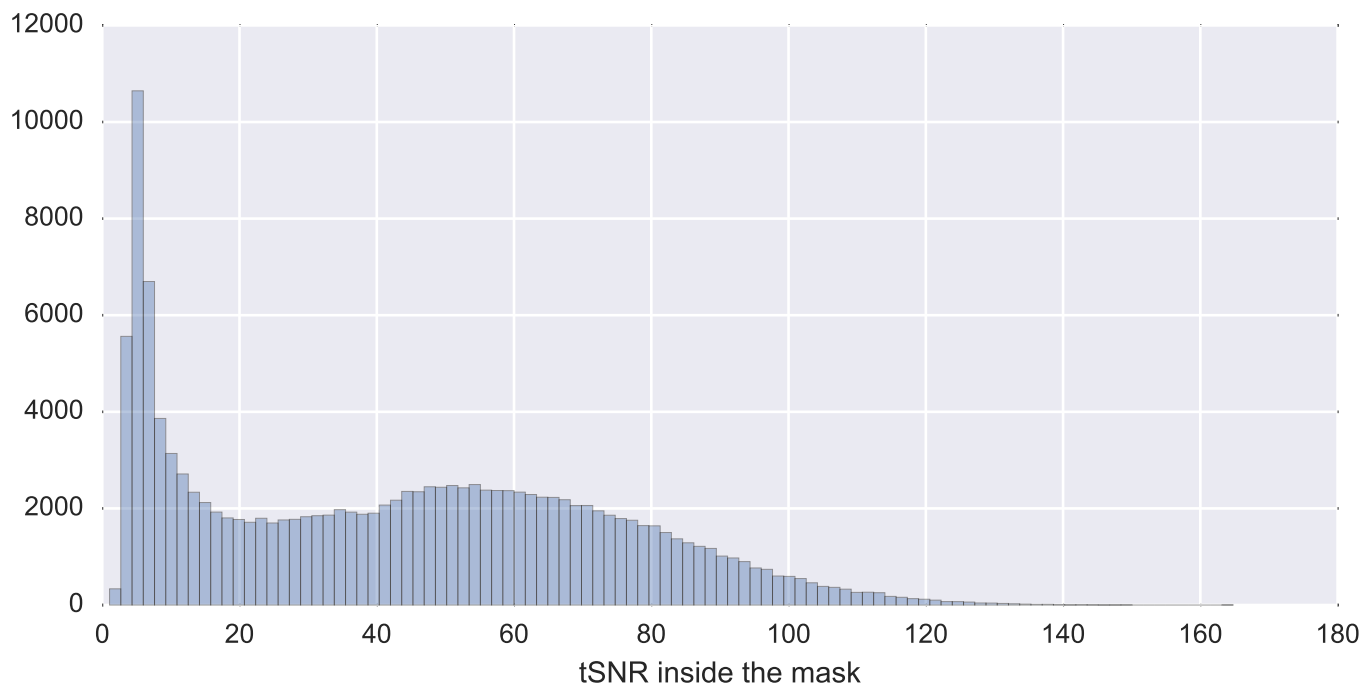

Mean EPI

Brain mask

tSNR

motion

fieldmap correction

coregistration