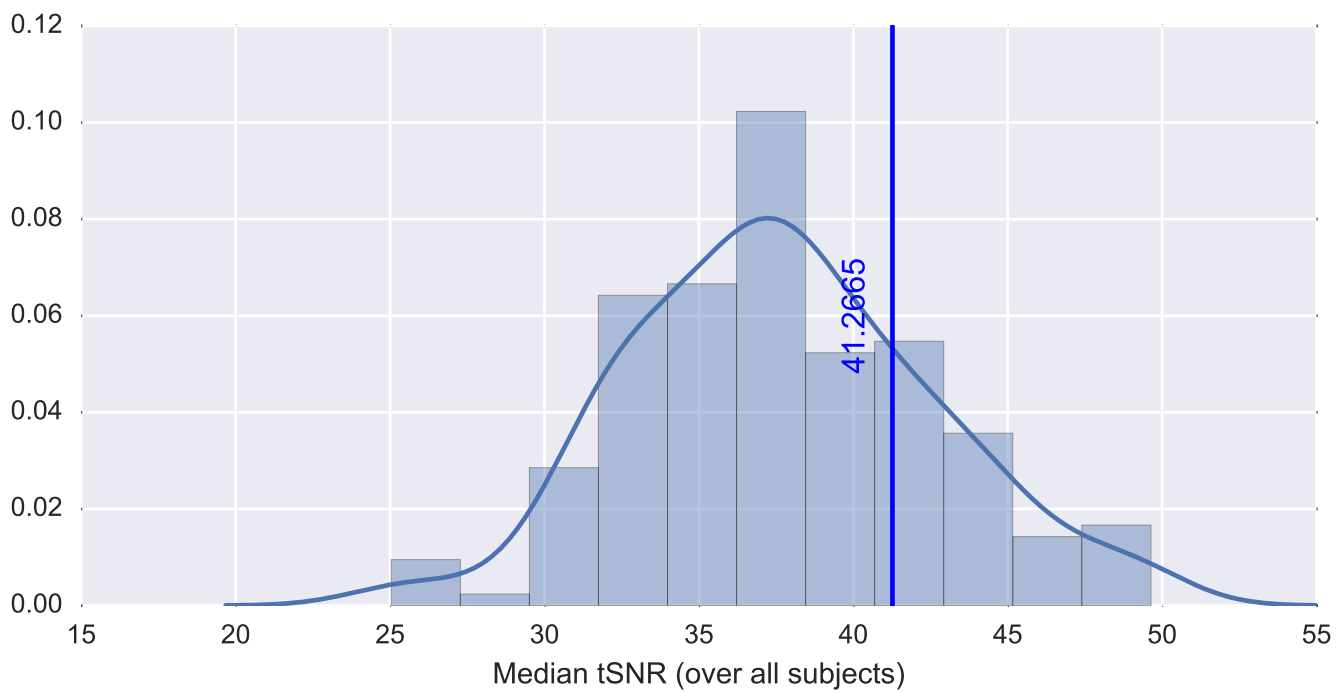

Mean EPI

Brain mask

tSNR

motion

fieldmap correction

coregistration