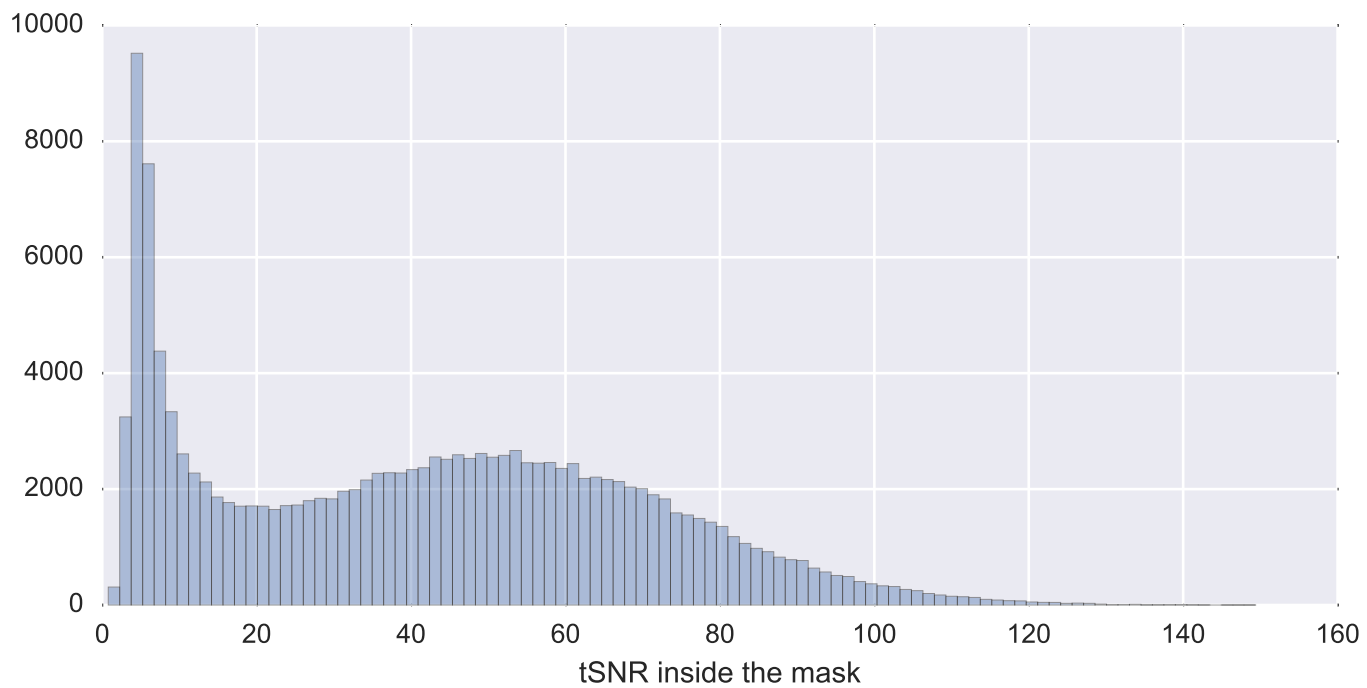

Mean EPI

Brain mask

tSNR

motion

fieldmap correction

coregistration