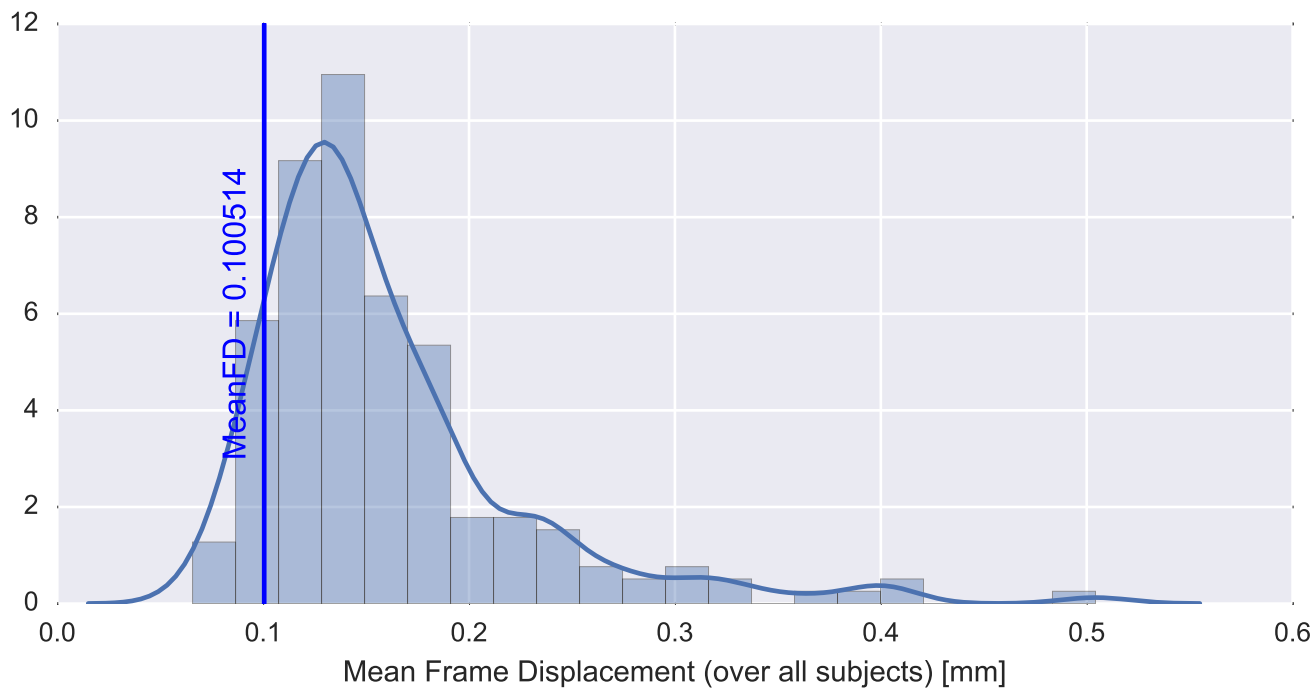

Mean EPI

Brain mask

tSNR

motion

fieldmap correction

coregistration