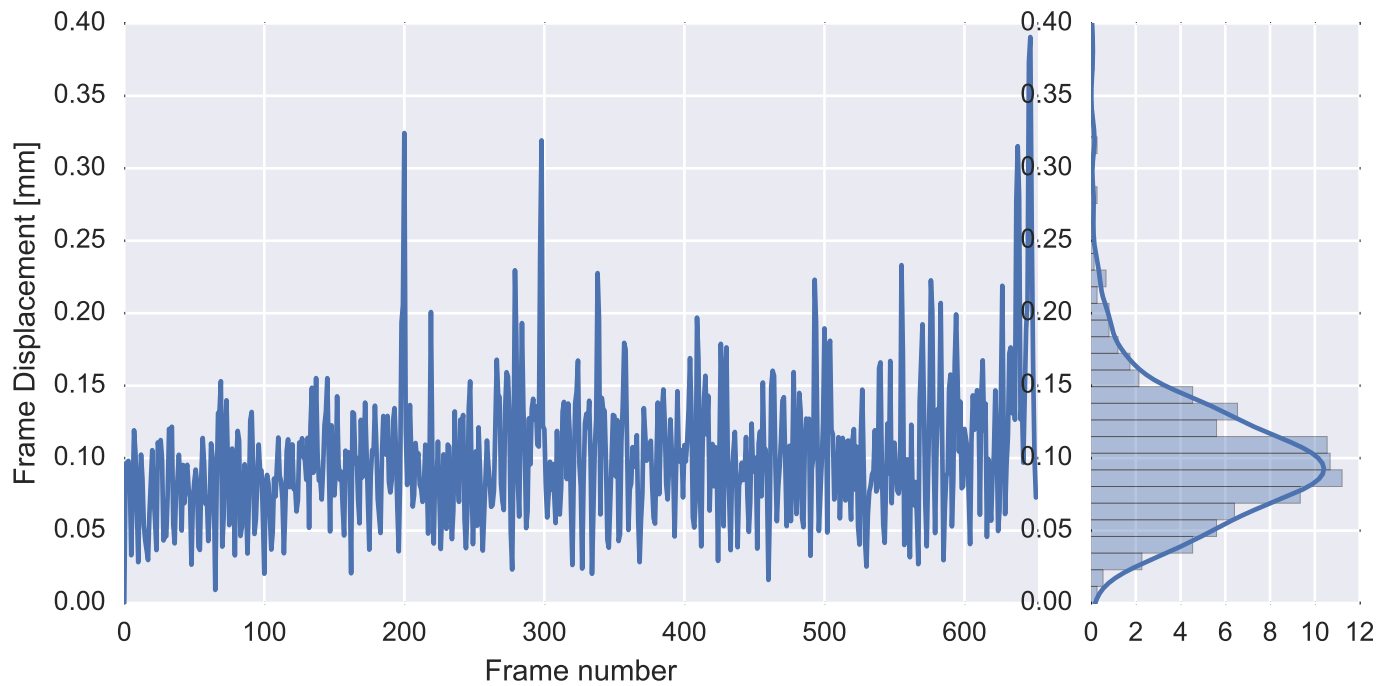

Mean EPI

Brain mask

tSNR

motion

fieldmap correction

coregistration