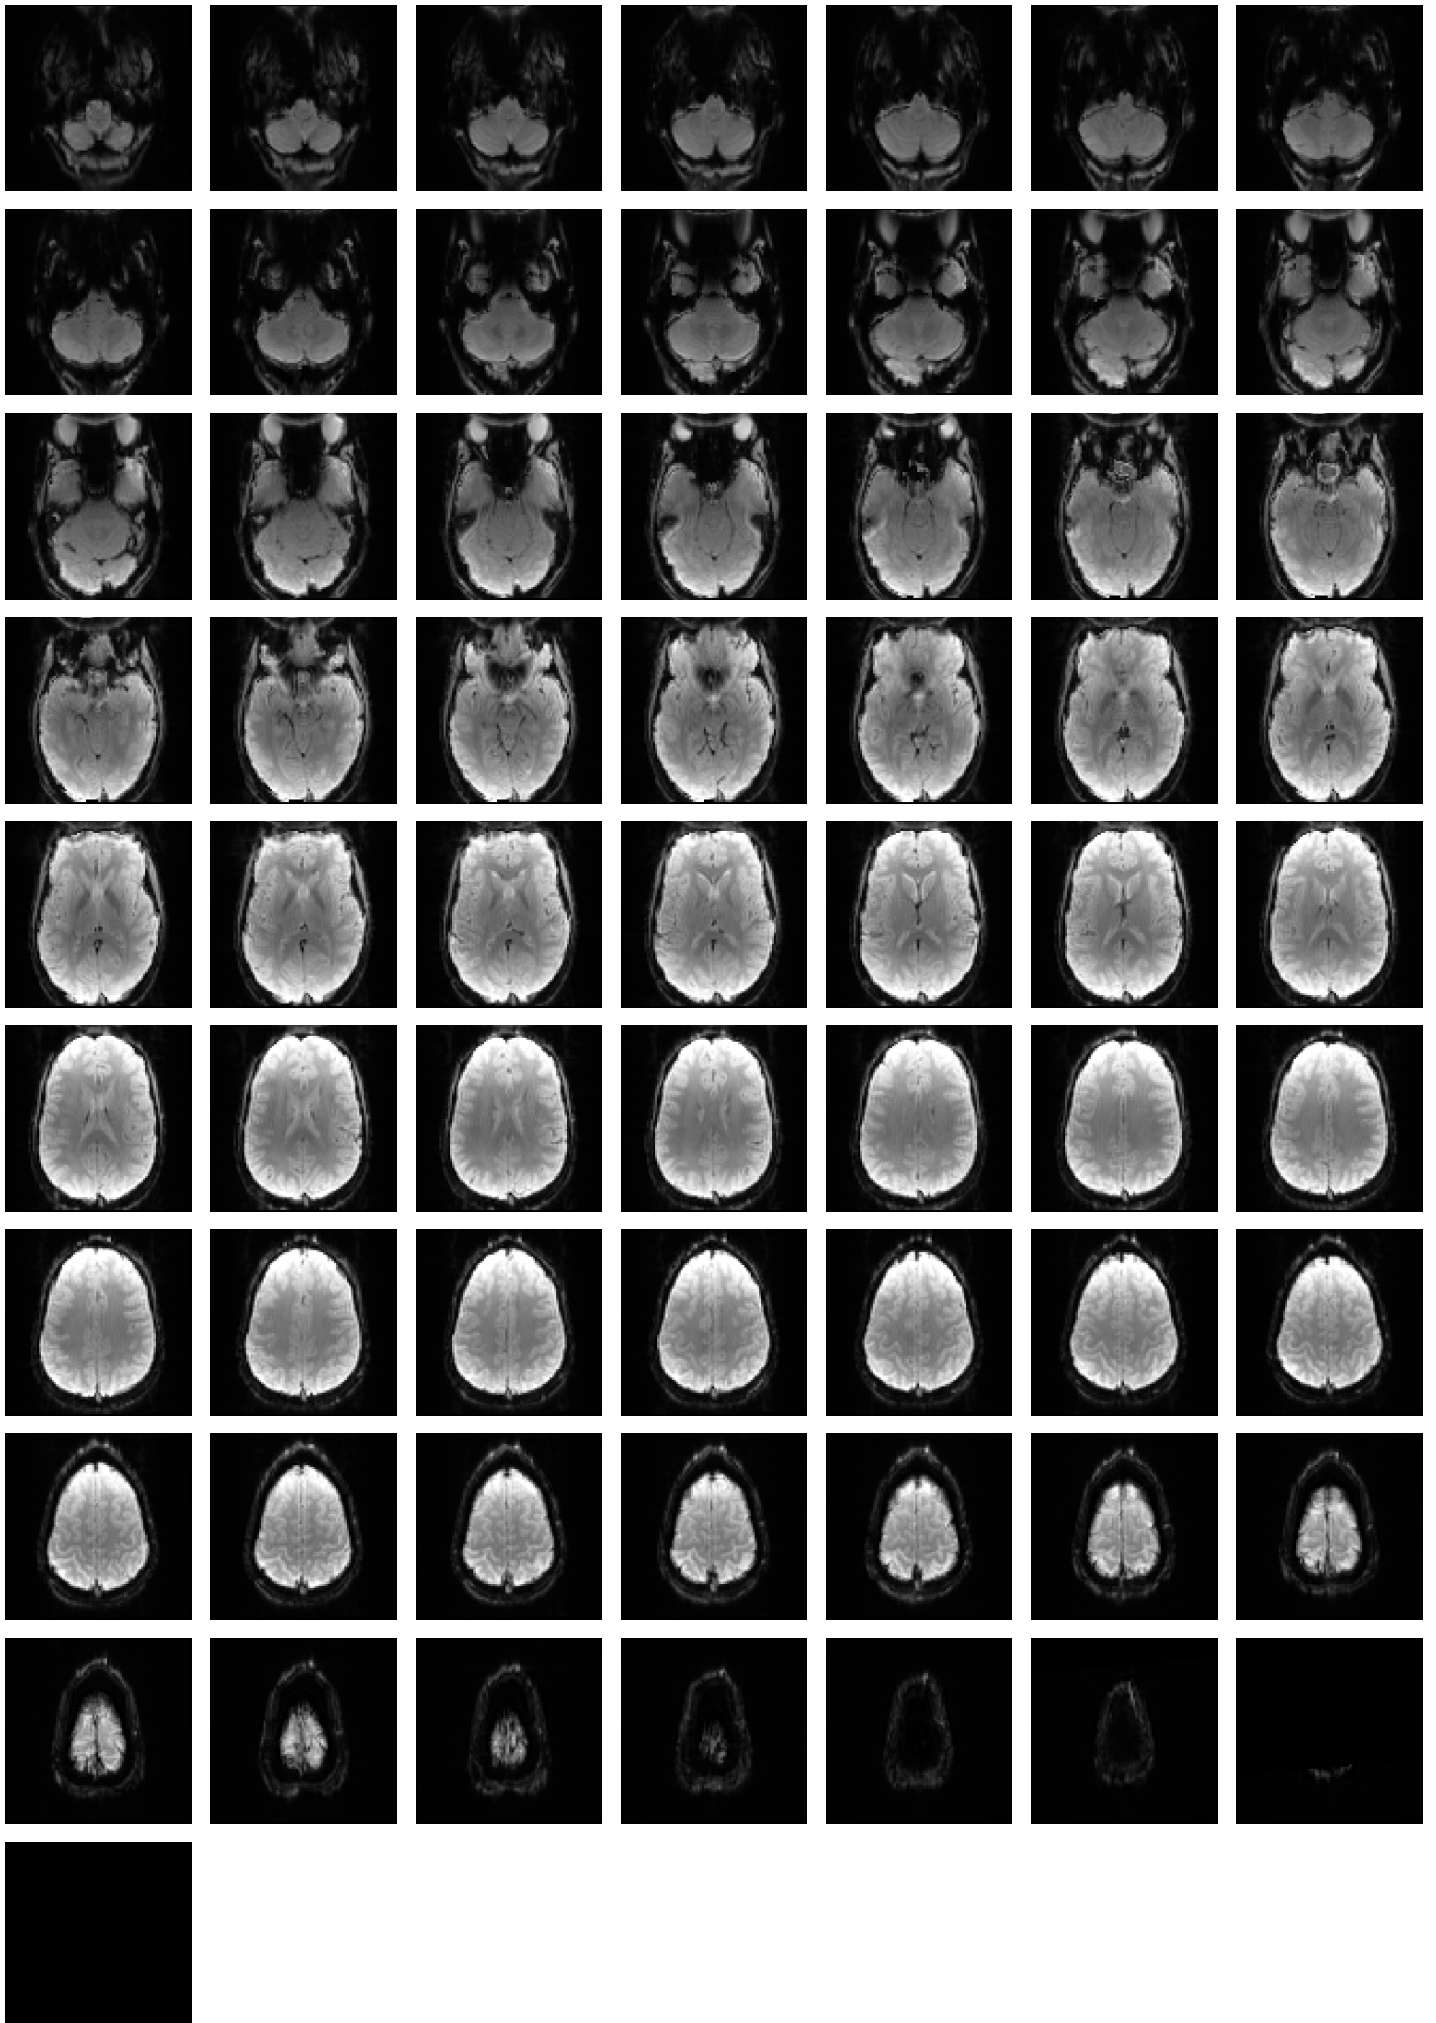

Mean EPI

Brain mask

tSNR

motion

fieldmap correction

coregistration