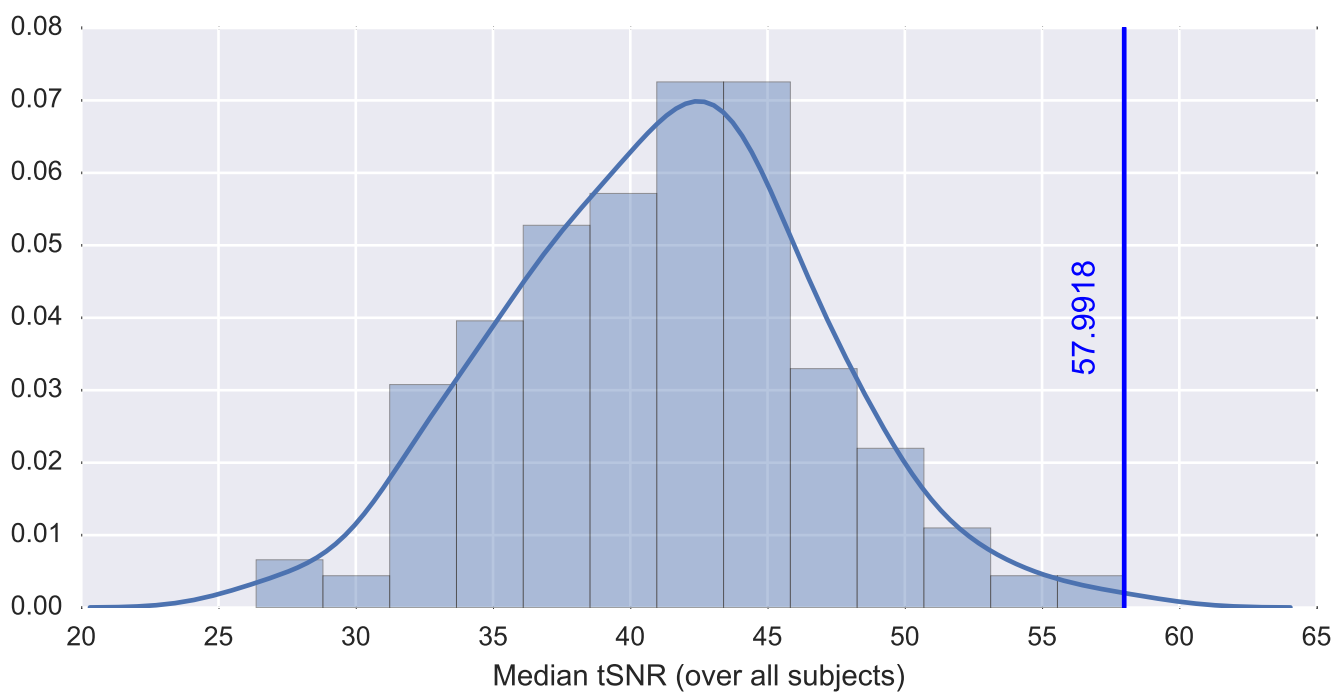

Mean EPI

Brain mask

tSNR

motion

fieldmap correction

coregistration