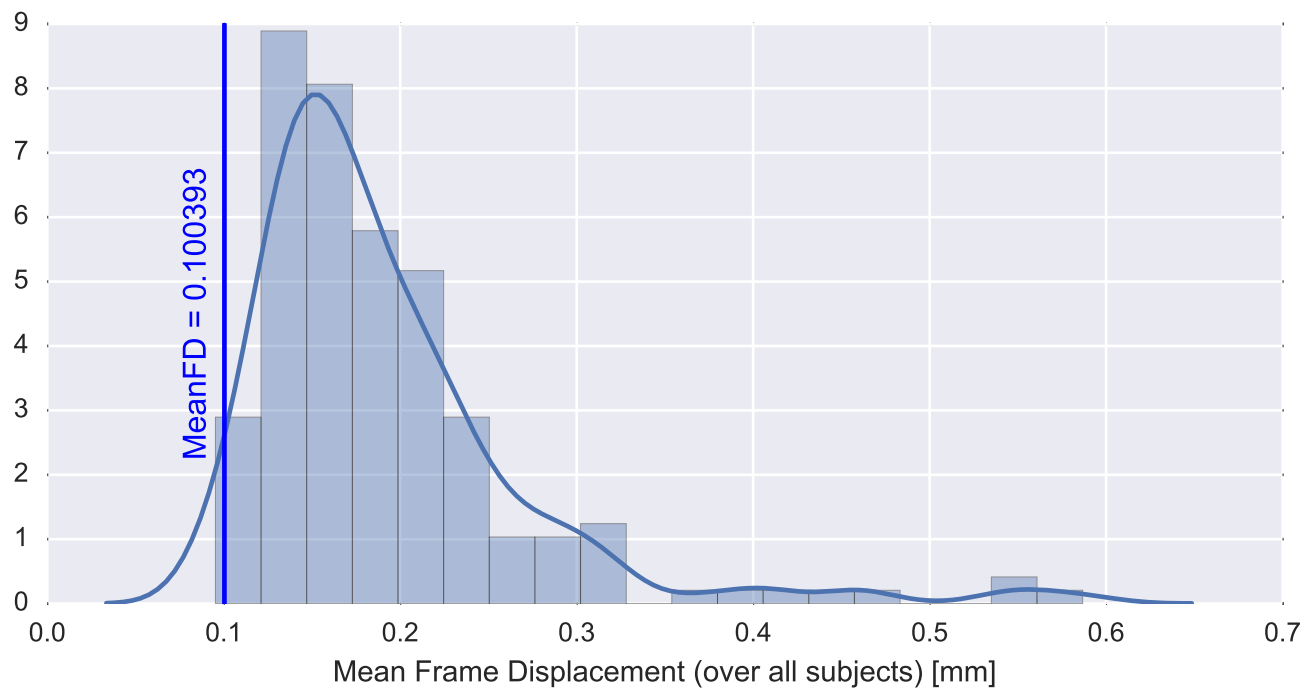

Mean EPI

Brain mask

tSNR

motion

fieldmap correction

coregistration