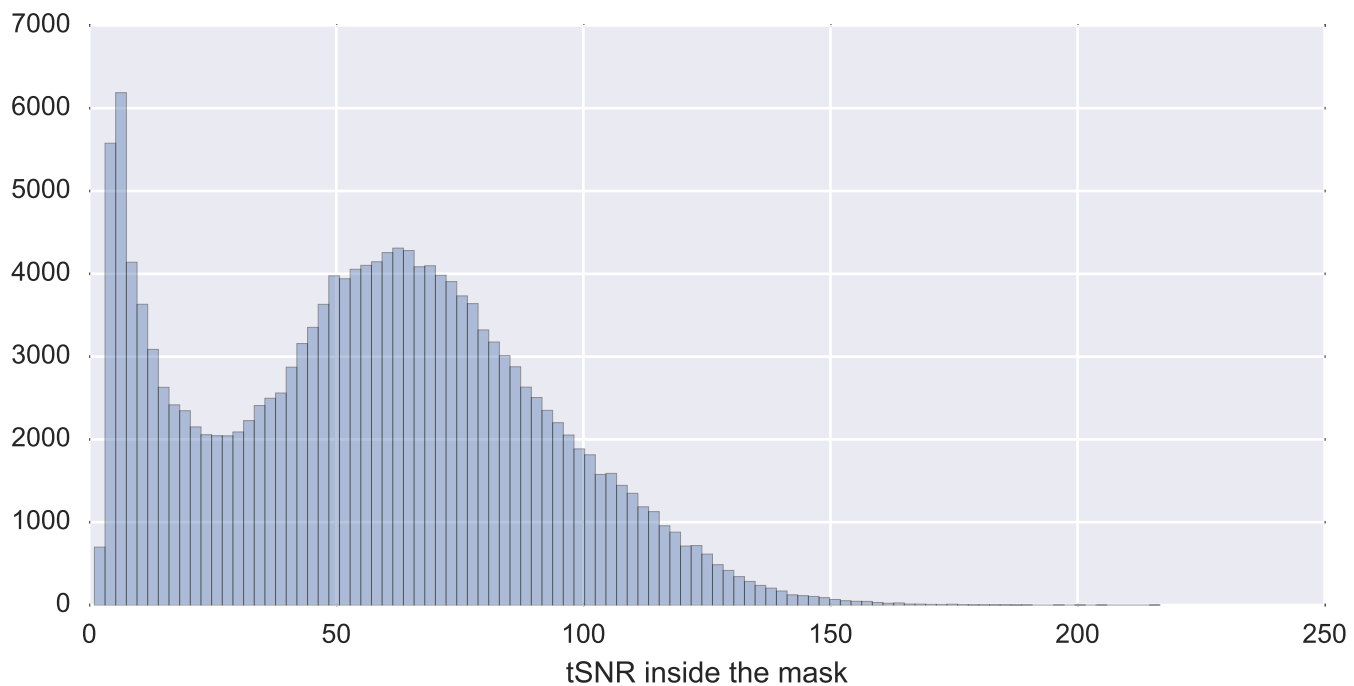

Mean EPI

Brain mask

tSNR

motion

fieldmap correction

coregistration