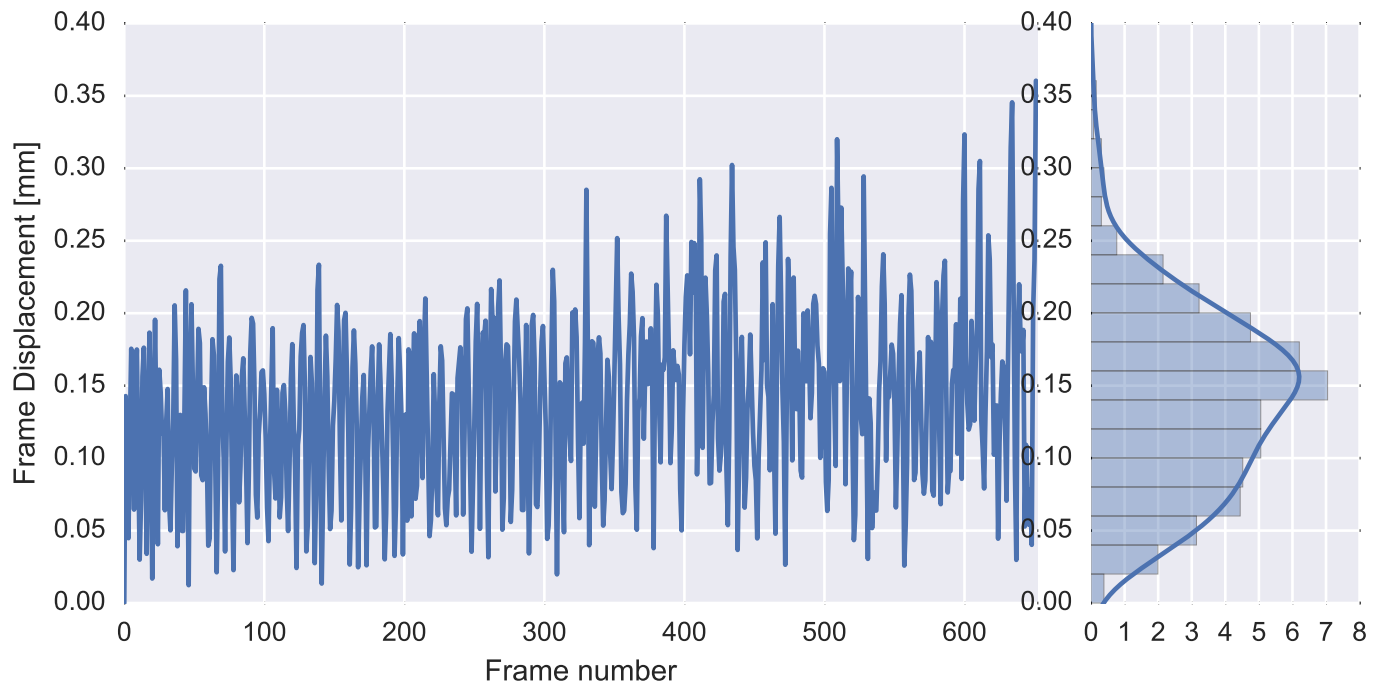

Mean EPI

Brain mask

tSNR

motion

fieldmap correction

coregistration