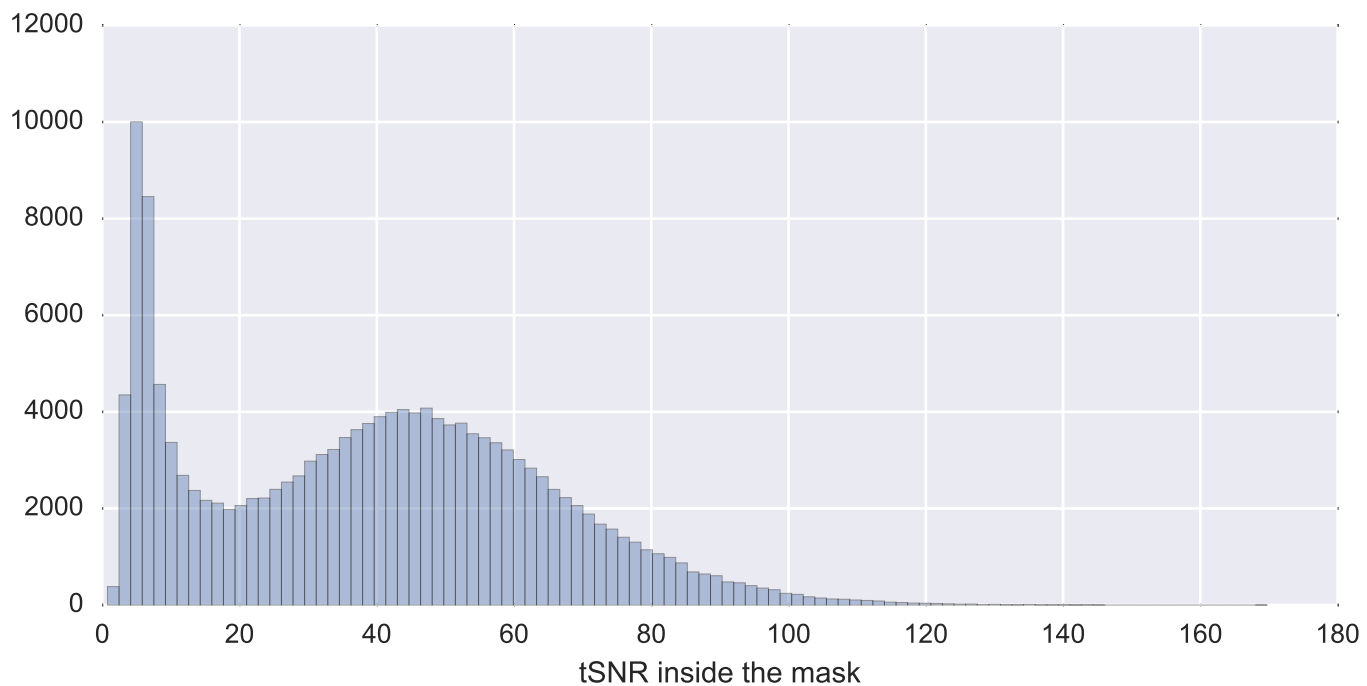

Mean EPI

Brain mask

tSNR

motion

fieldmap correction

coregistration