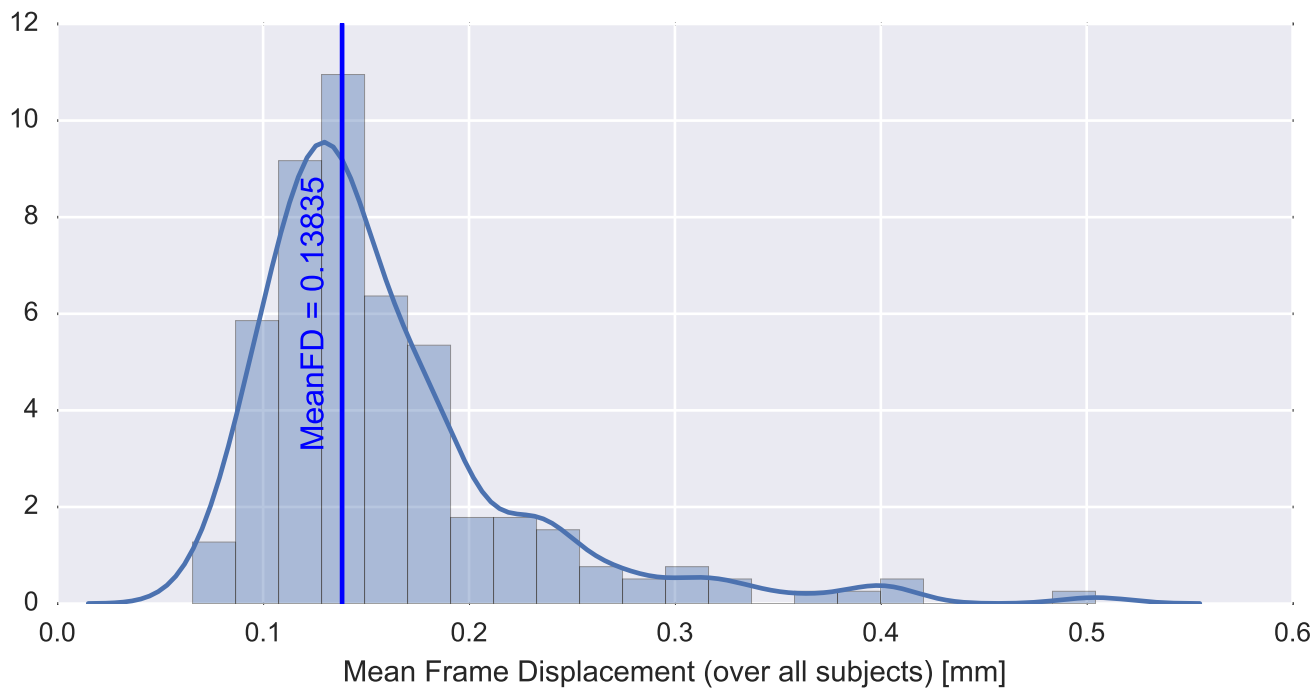

Mean EPI

Brain mask

tSNR

motion

fieldmap correction

coregistration