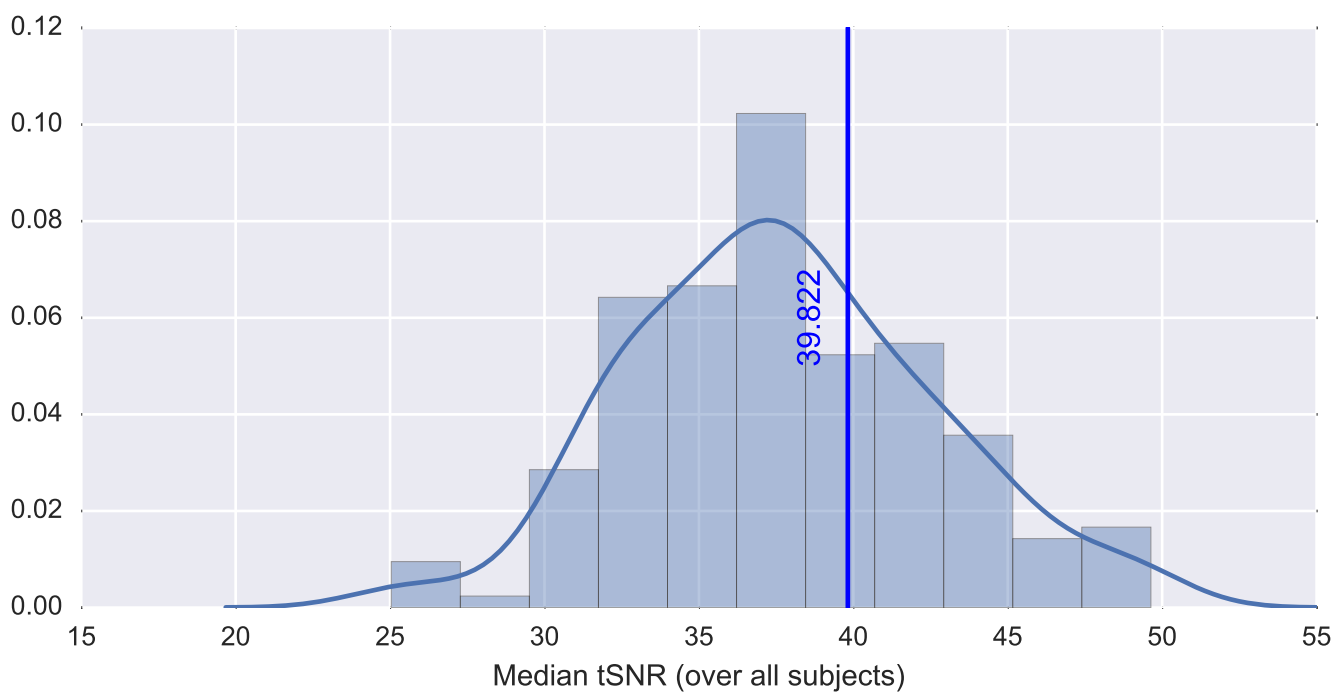

Mean EPI

Brain mask

tSNR

motion

fieldmap correction

coregistration