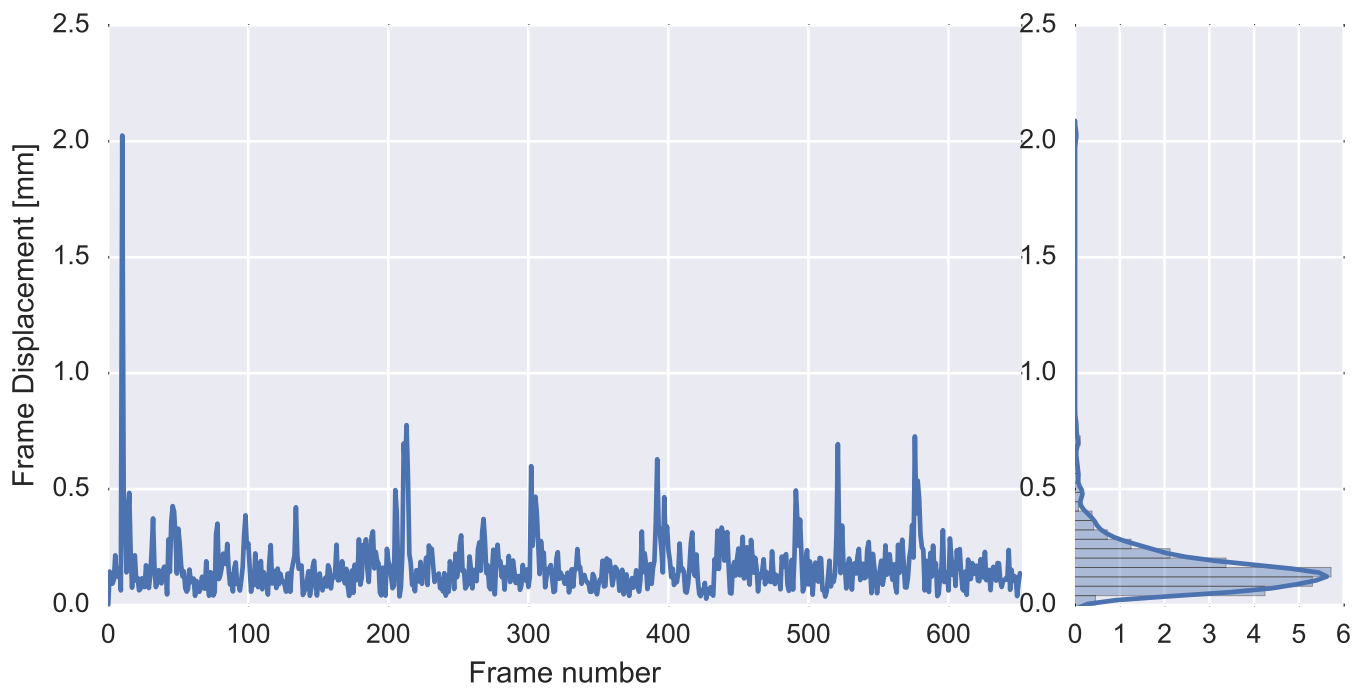

Mean EPI

Brain mask

tSNR

motion

fieldmap correction

coregistration