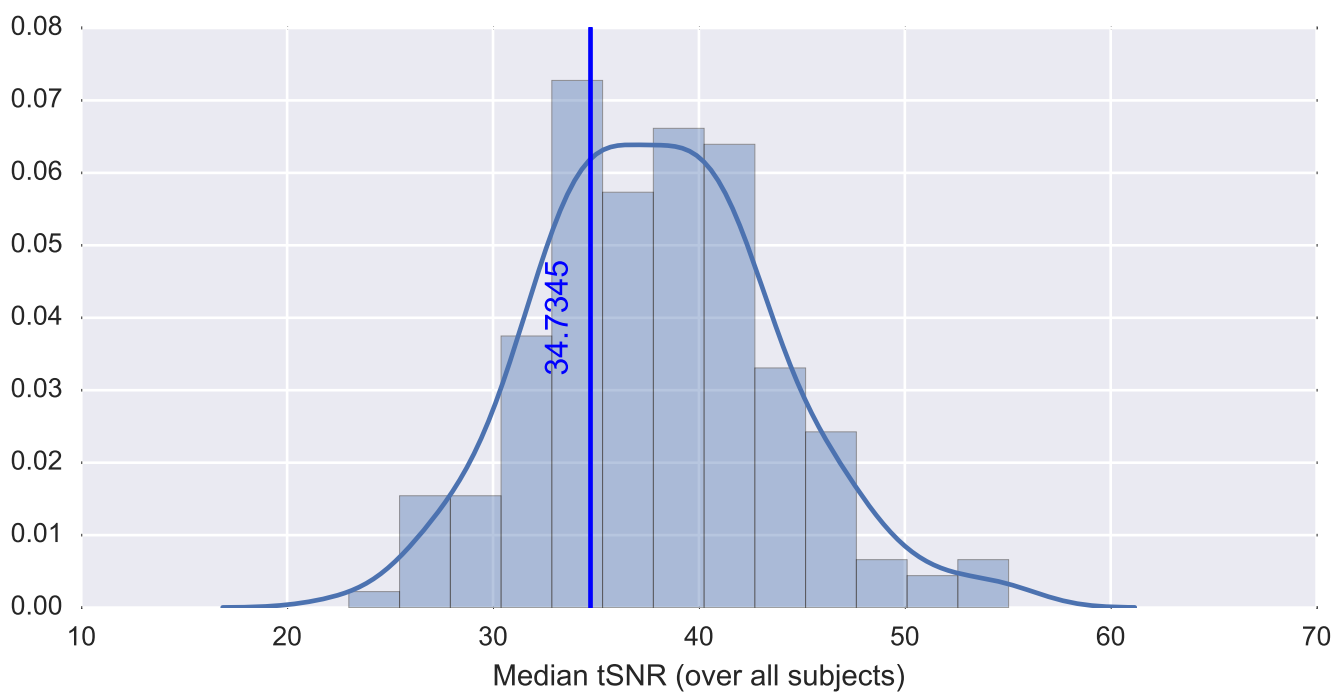

Mean EPI

Brain mask

tSNR

motion

fieldmap correction

coregistration