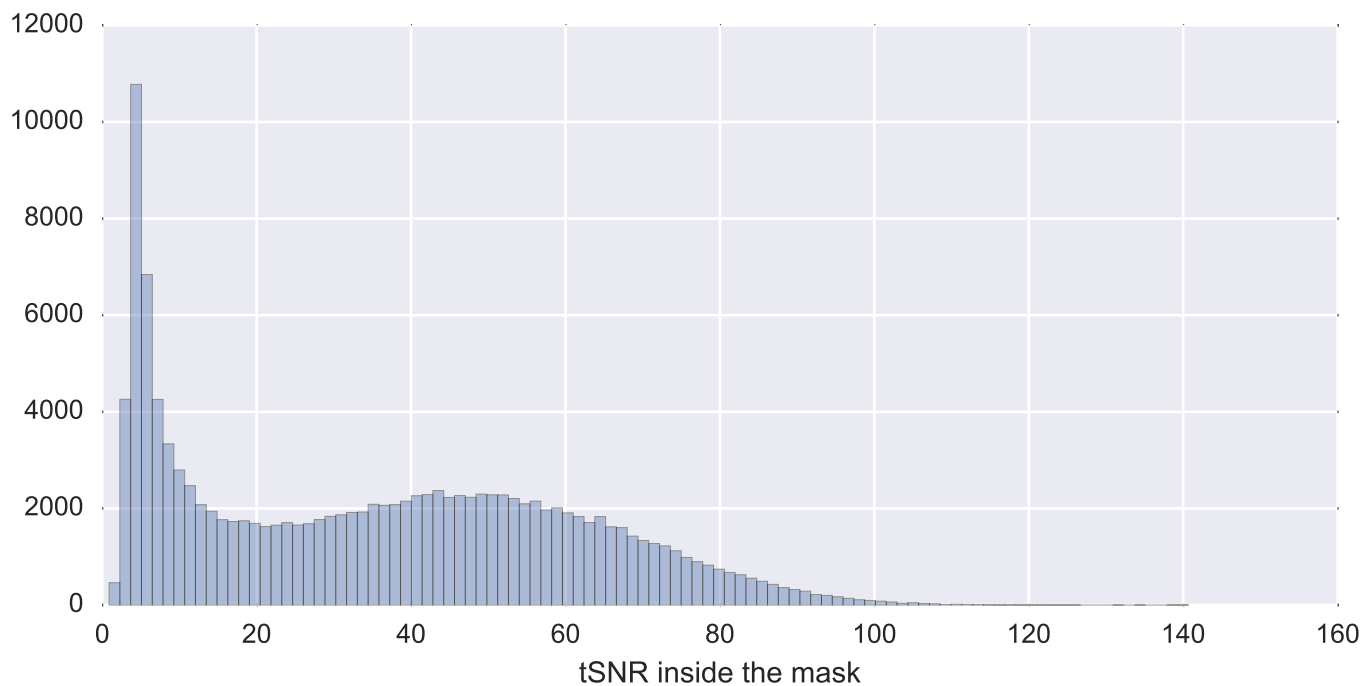

Mean EPI

Brain mask

tSNR

motion

fieldmap correction

coregistration