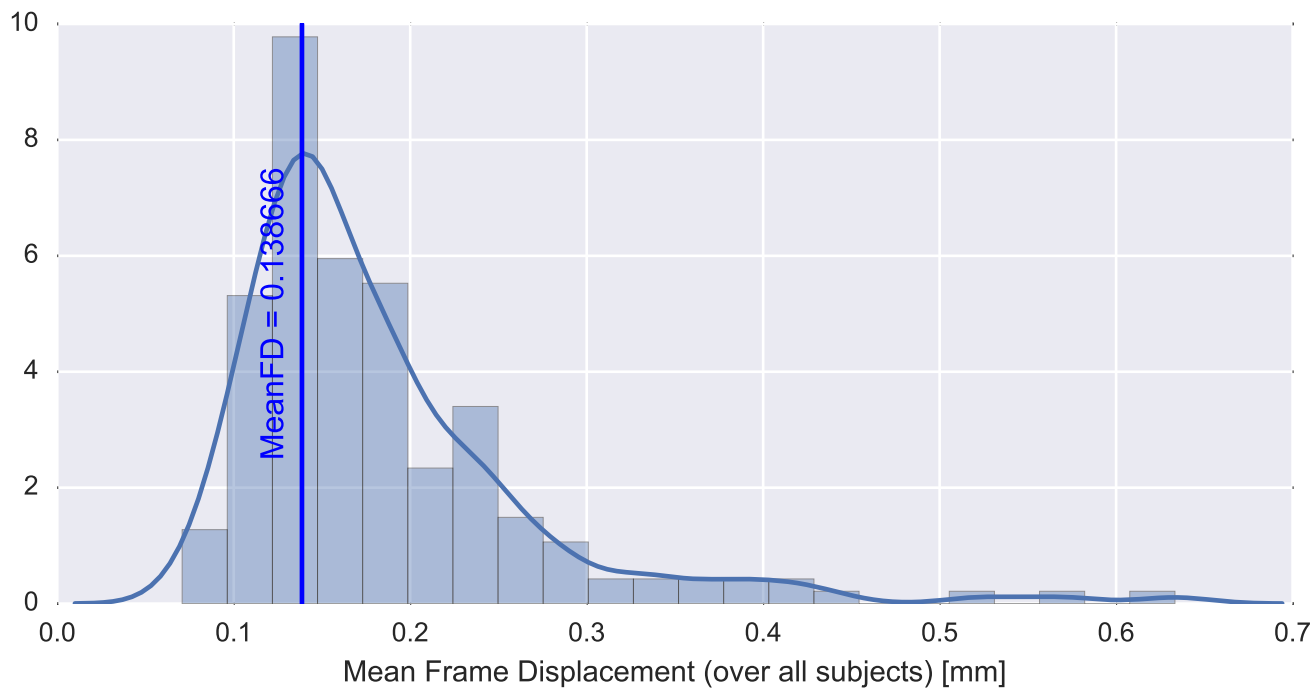

Brain mask

tSNR

motion

fieldmap correction

coregistration