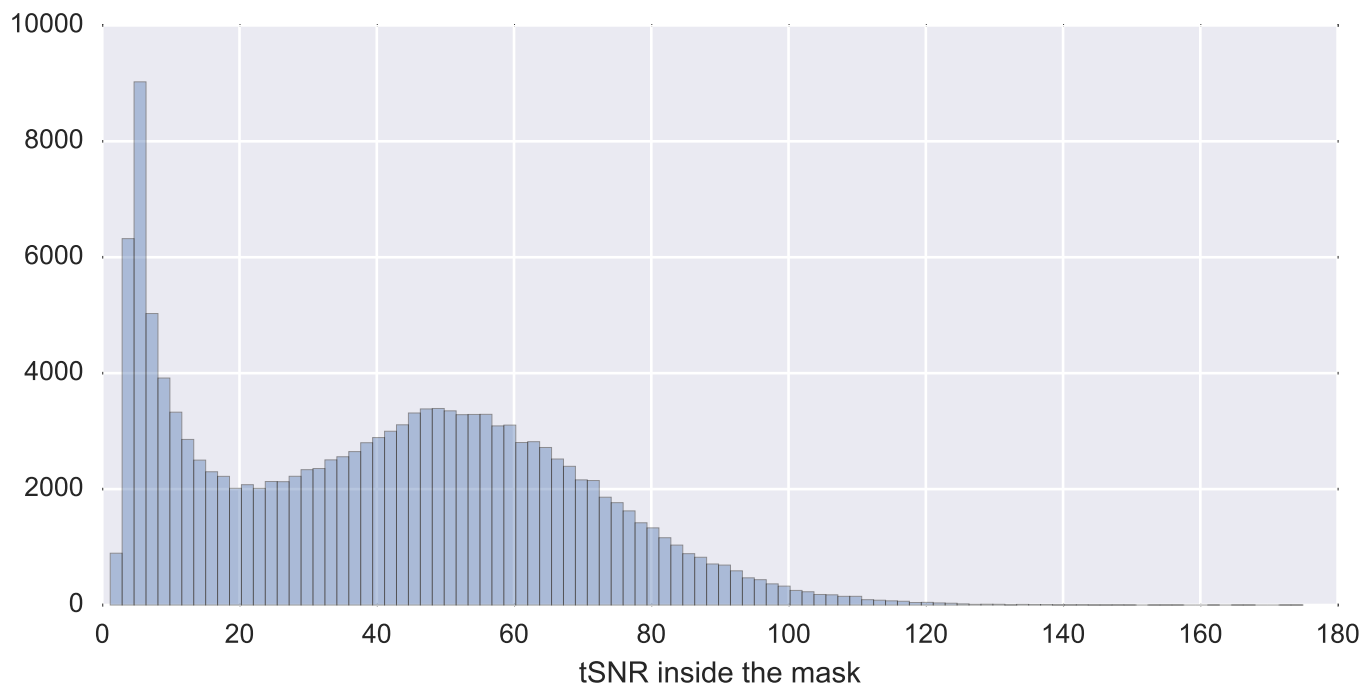

Brain mask

tSNR

motion

fieldmap correction

coregistration