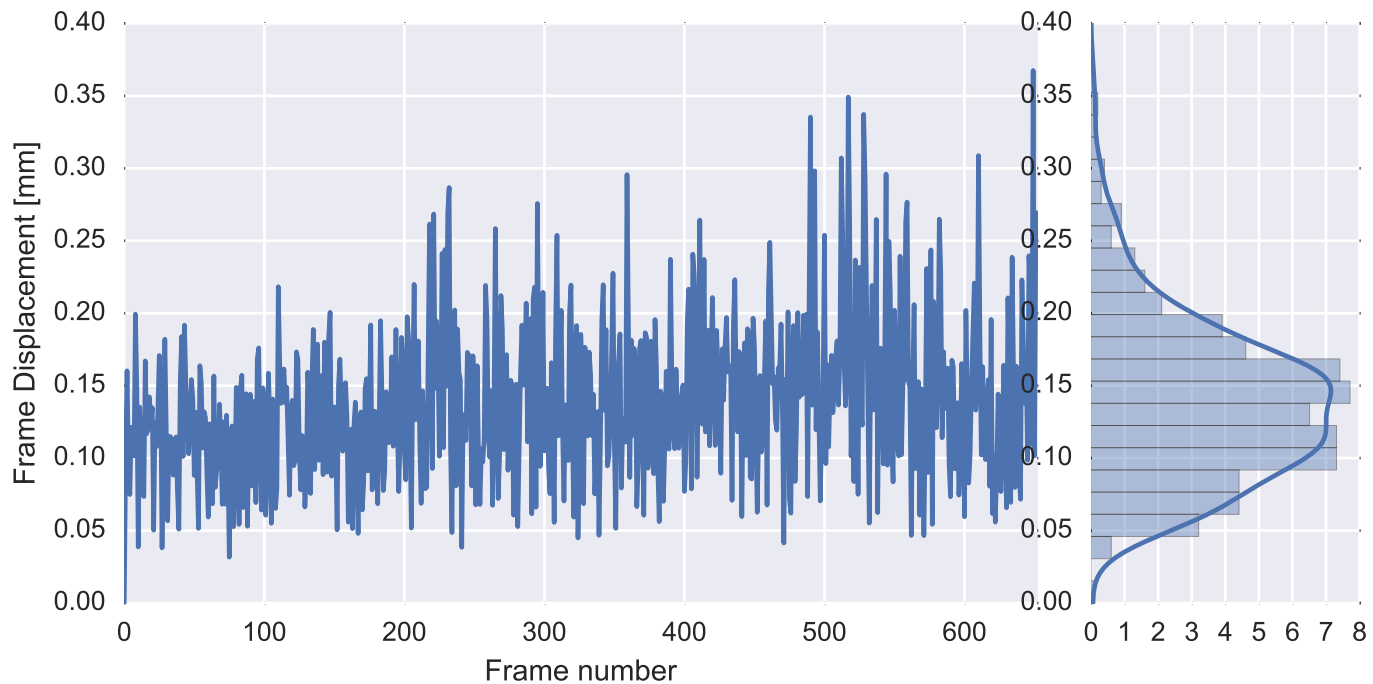

Brain mask

tSNR

motion

fieldmap correction

coregistration