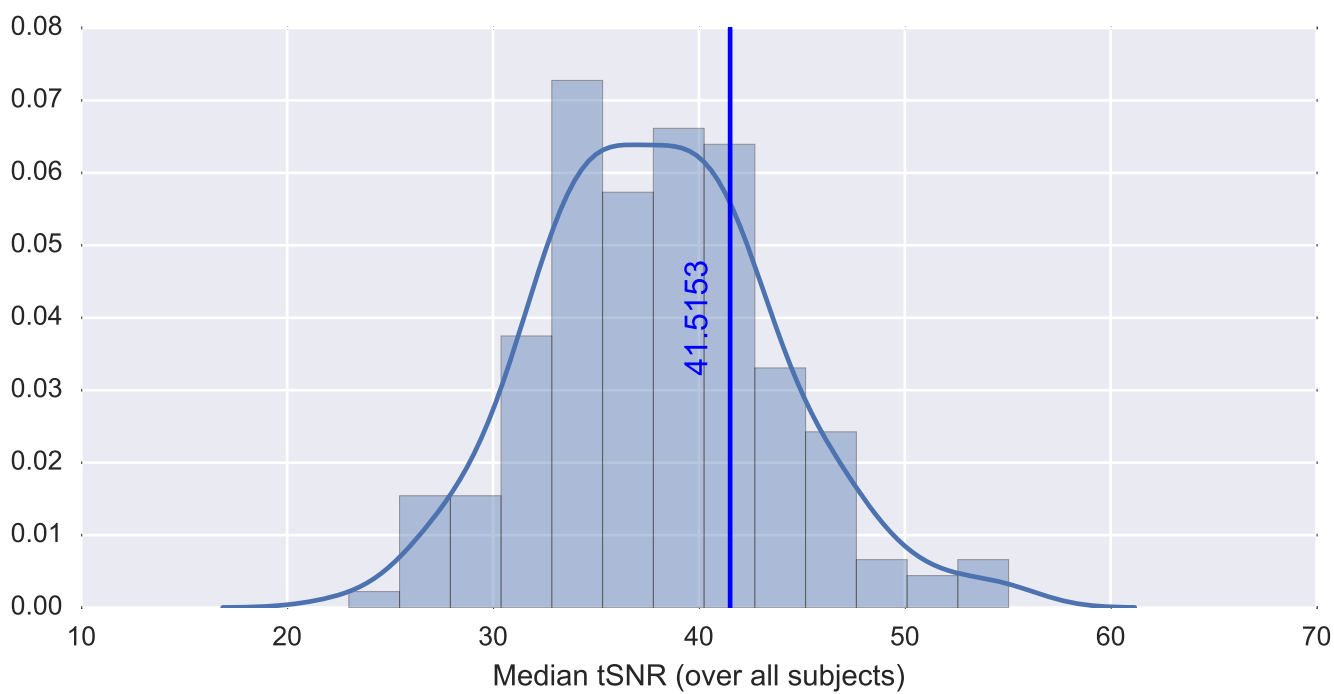

Brain mask

tSNR

motion

fieldmap correction

coregistration