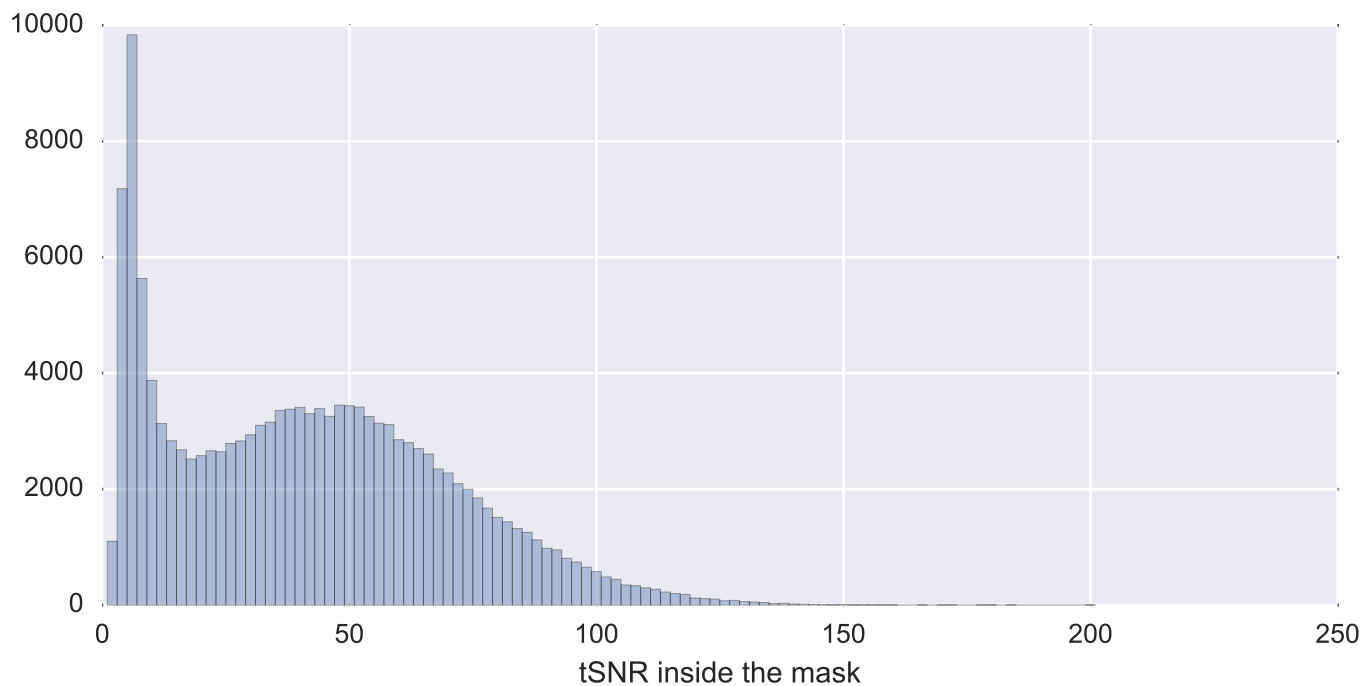

Mean EPI

Brain mask

tSNR

motion

fieldmap correction

coregistration