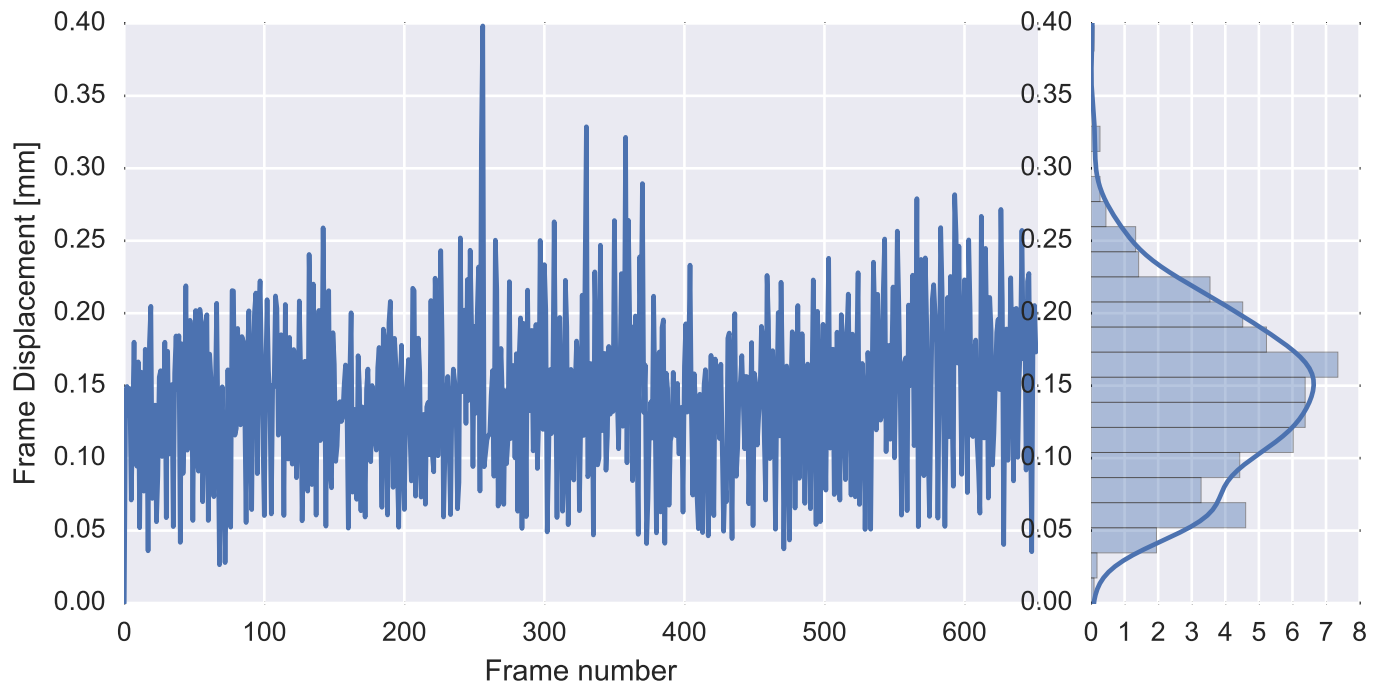

Mean EPI

Brain mask

tSNR

motion

fieldmap correction

coregistration