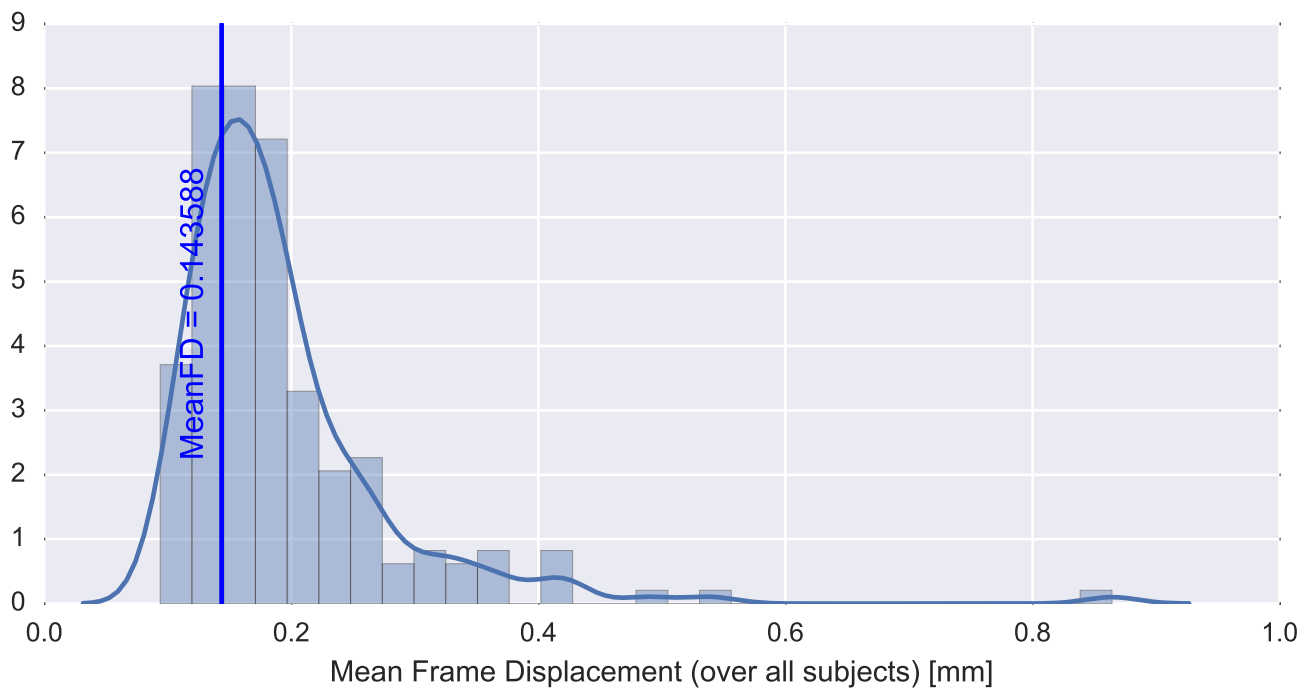

Mean EPI

Brain mask

tSNR

motion

fieldmap correction

coregistration