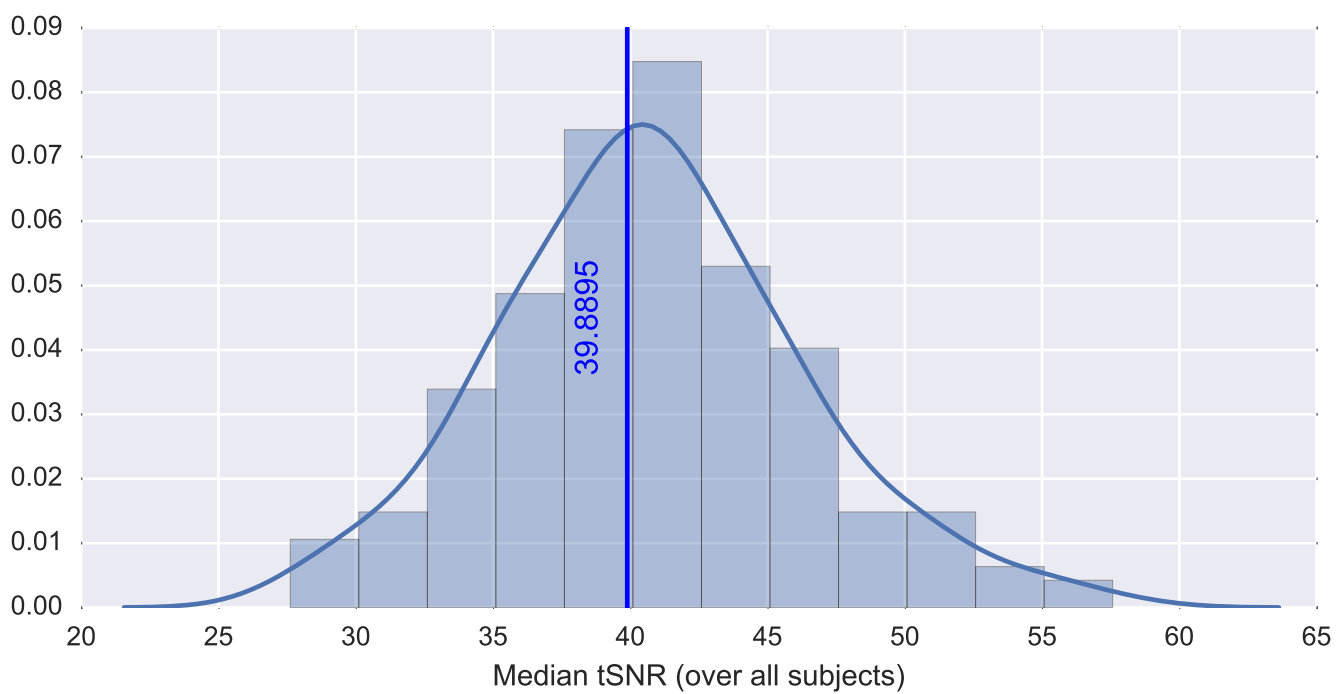

Mean EPI

Brain mask

tSNR

motion

fieldmap correction

coregistration