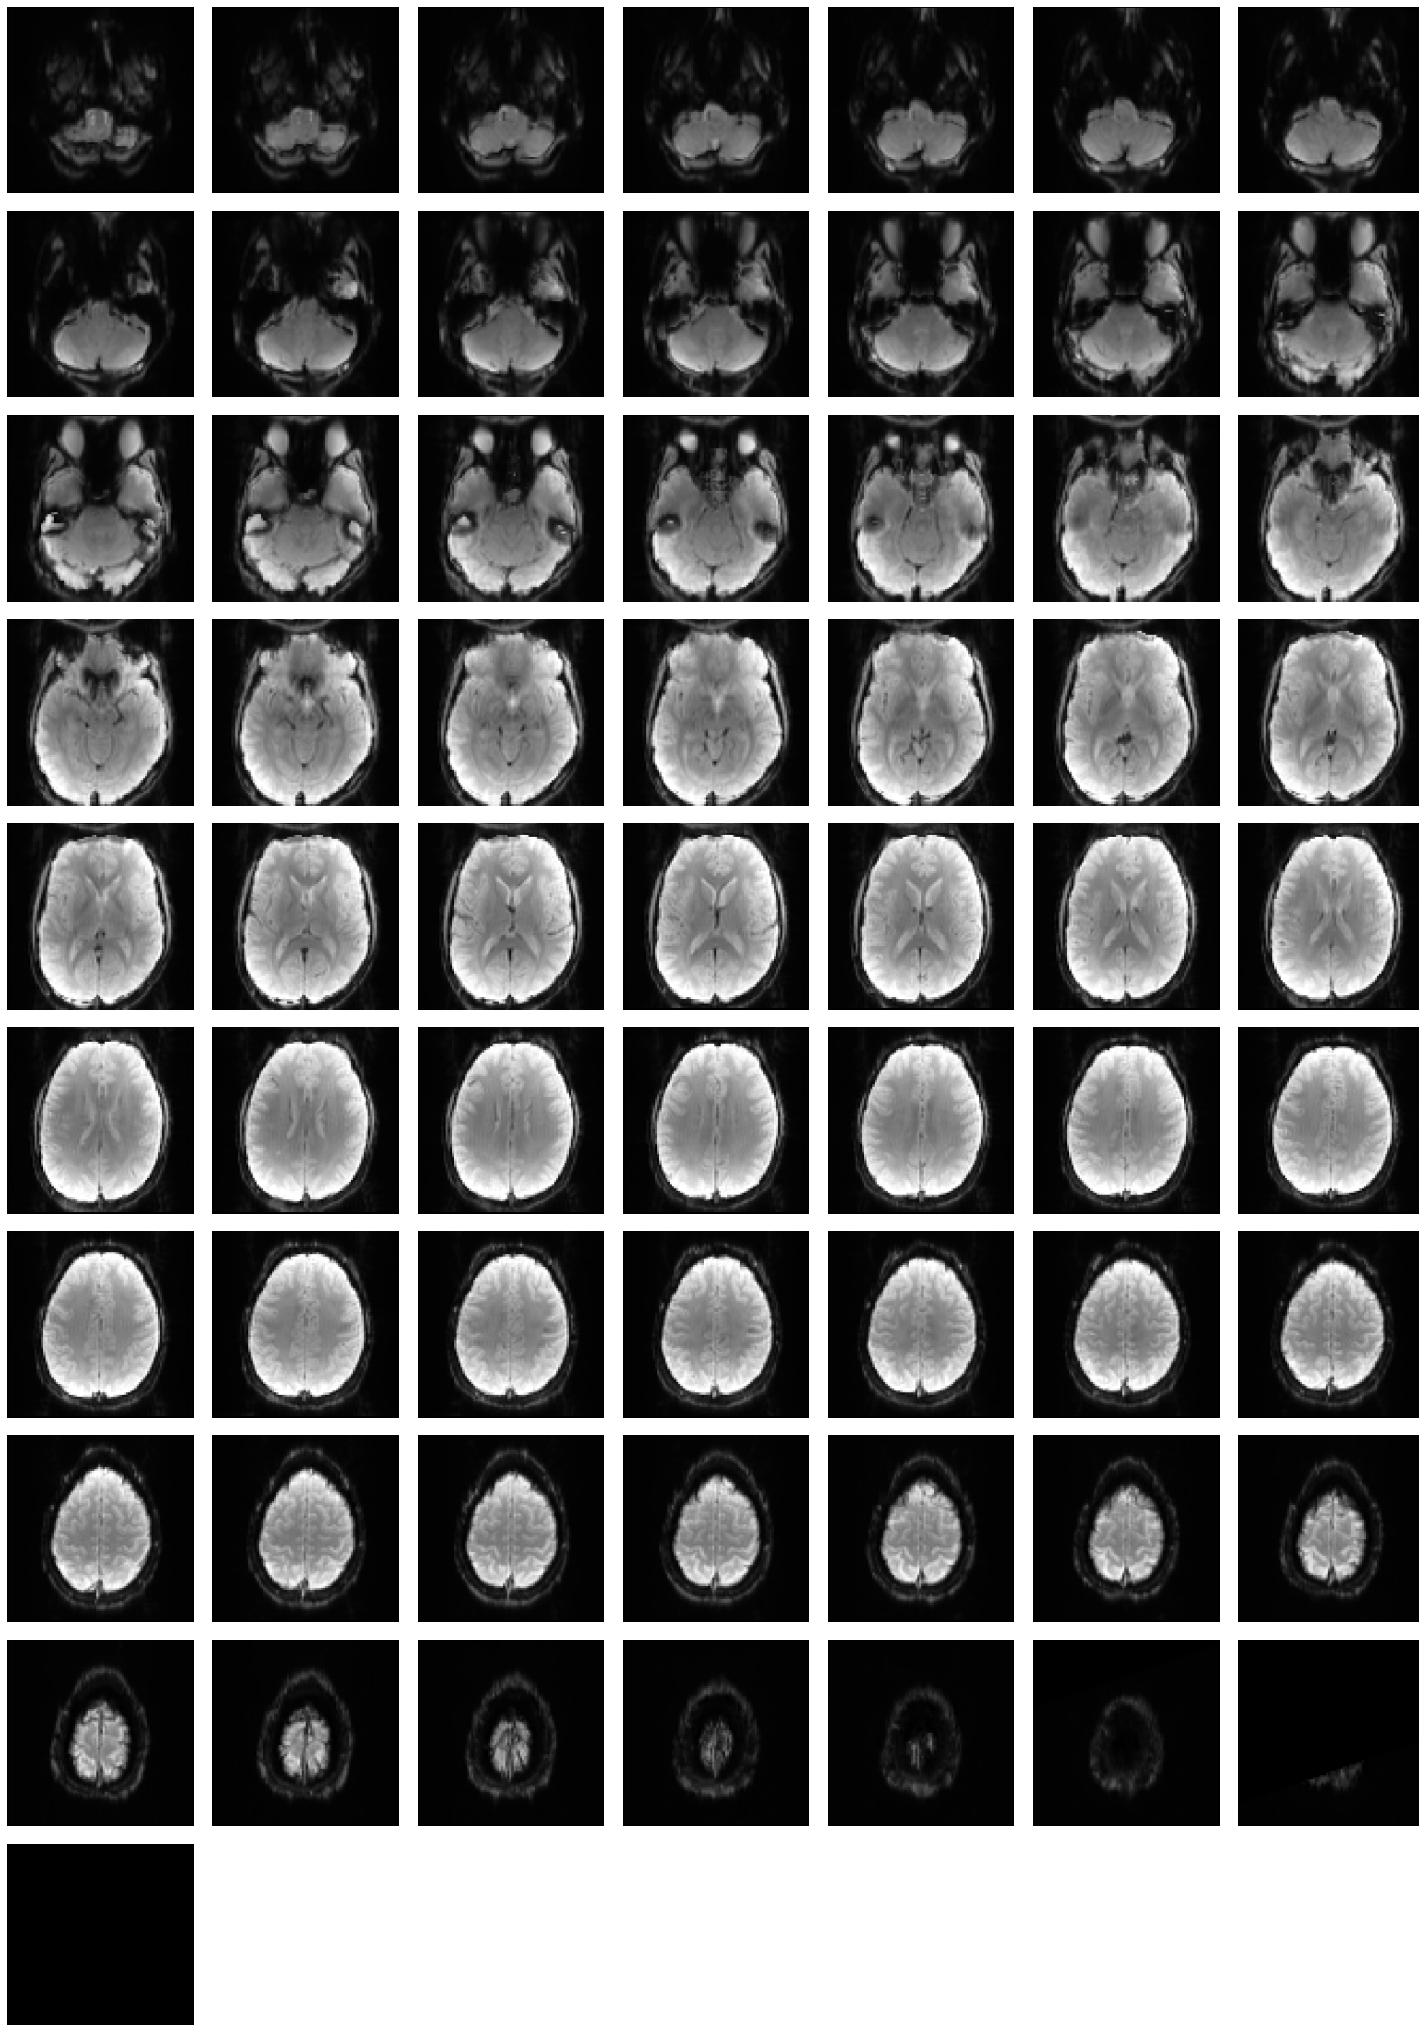

Mean EPI

Brain mask

tSNR

motion

fieldmap correction

coregistration