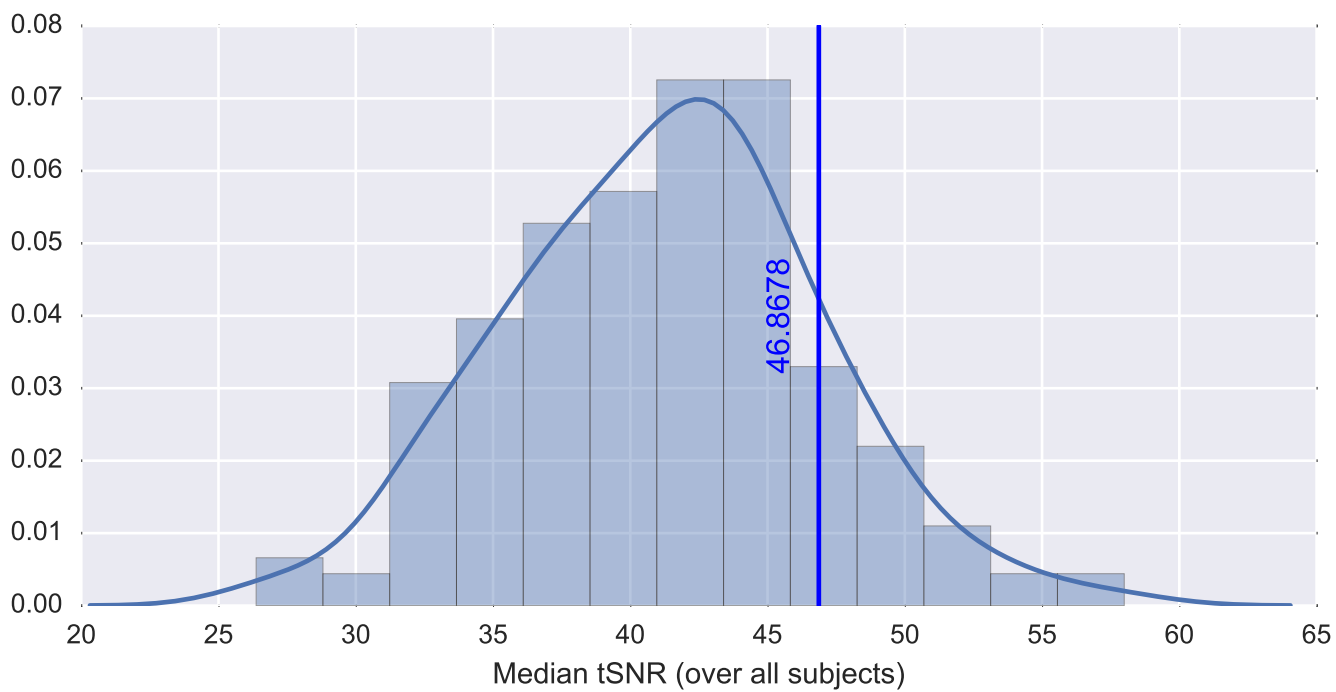

Mean EPI

Brain mask

tSNR

motion

fieldmap correction

coregistration