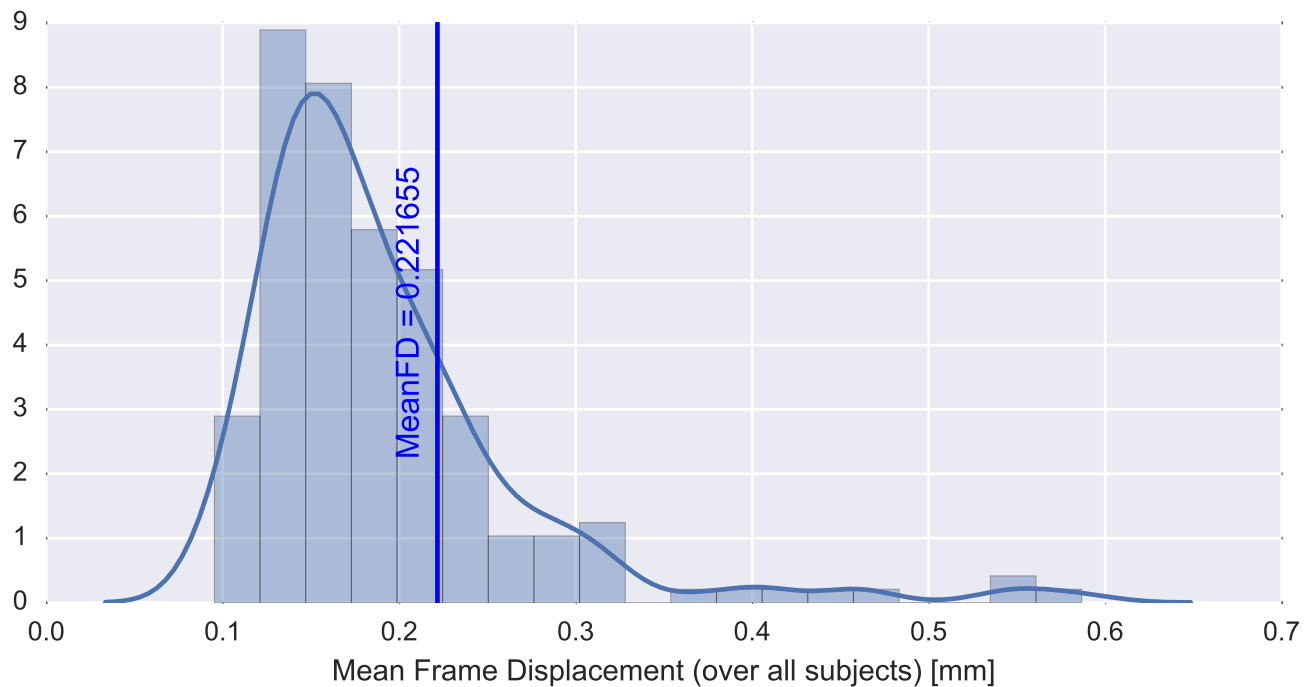

Mean EPI

Brain mask

tSNR

motion

fieldmap correction

coregistration