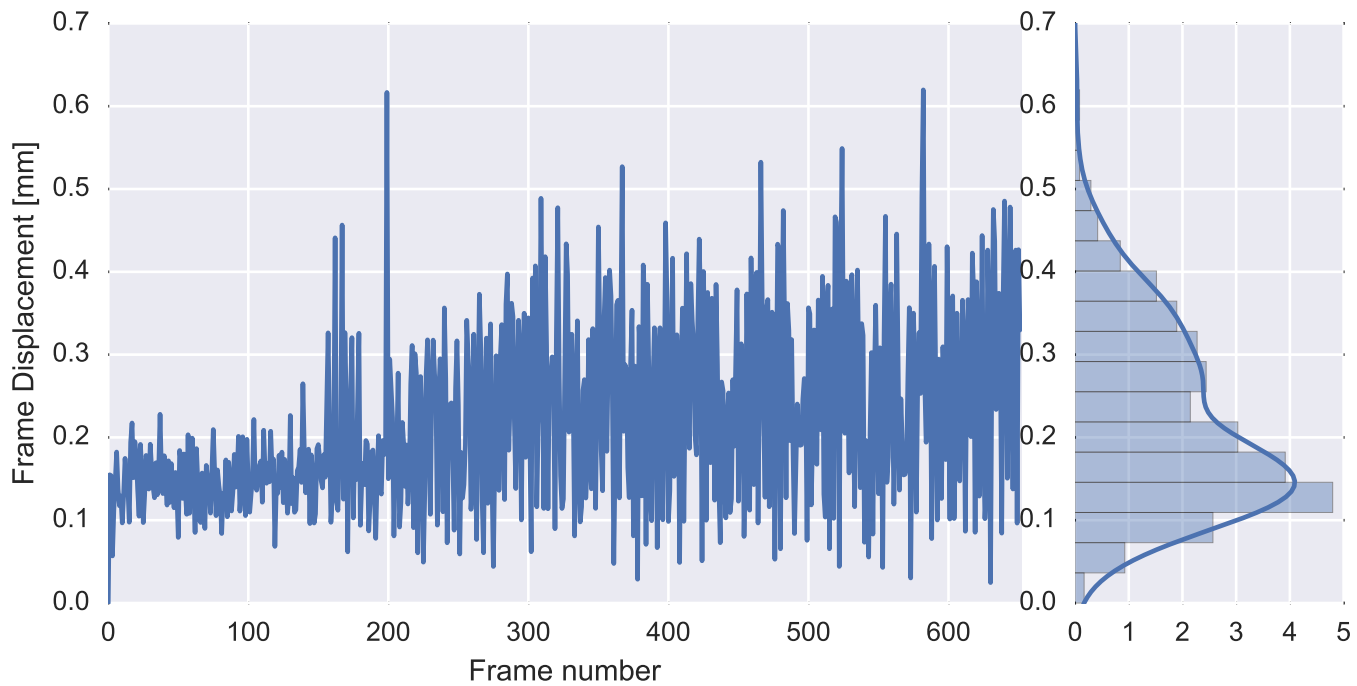

Mean EPI

Brain mask

tSNR

motion

fieldmap correction

coregistration