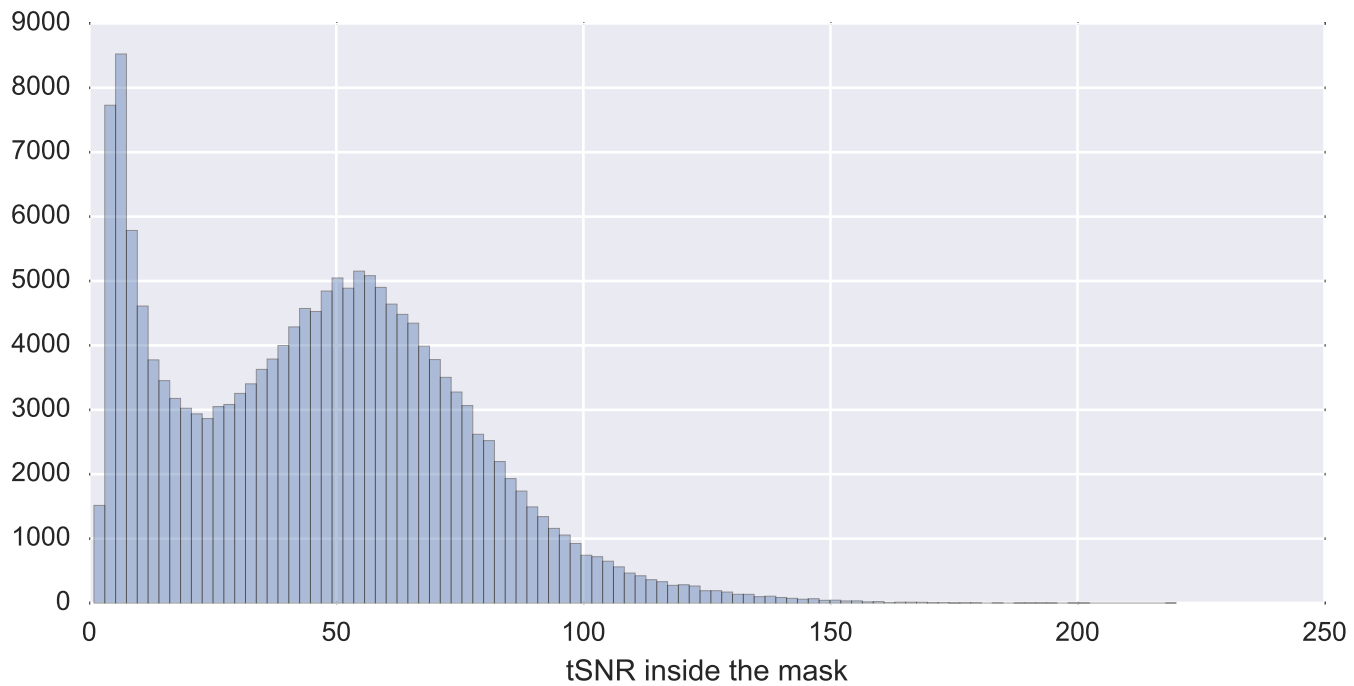

Mean EPI

Brain mask

tSNR

motion

fieldmap correction

coregistration