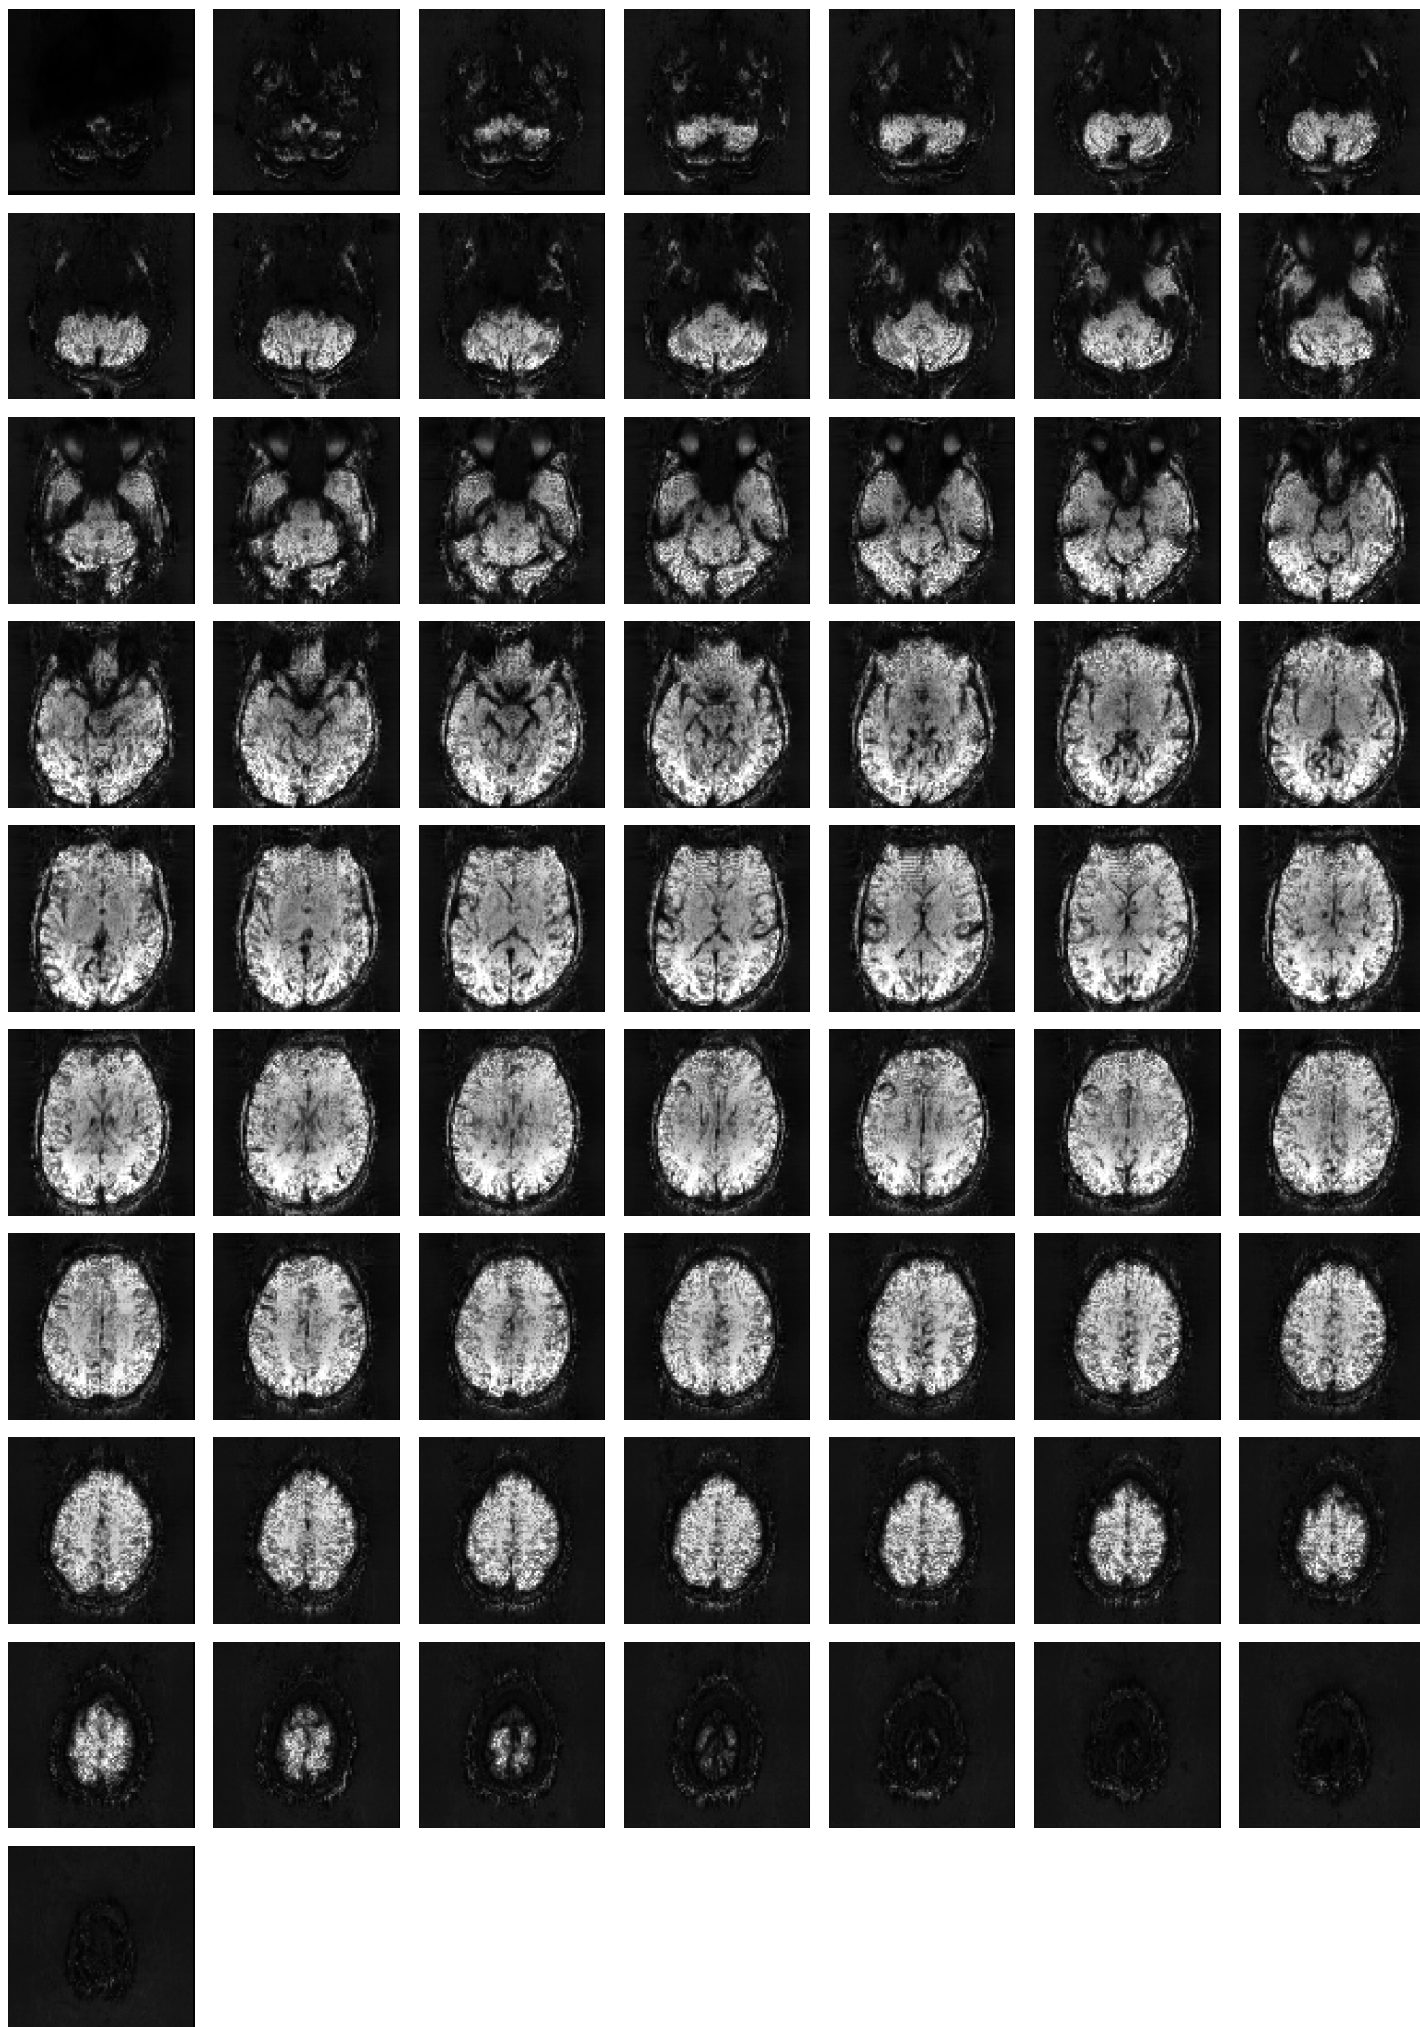

Mean EPI

Brain mask

tSNR

motion

fieldmap correction

coregistration