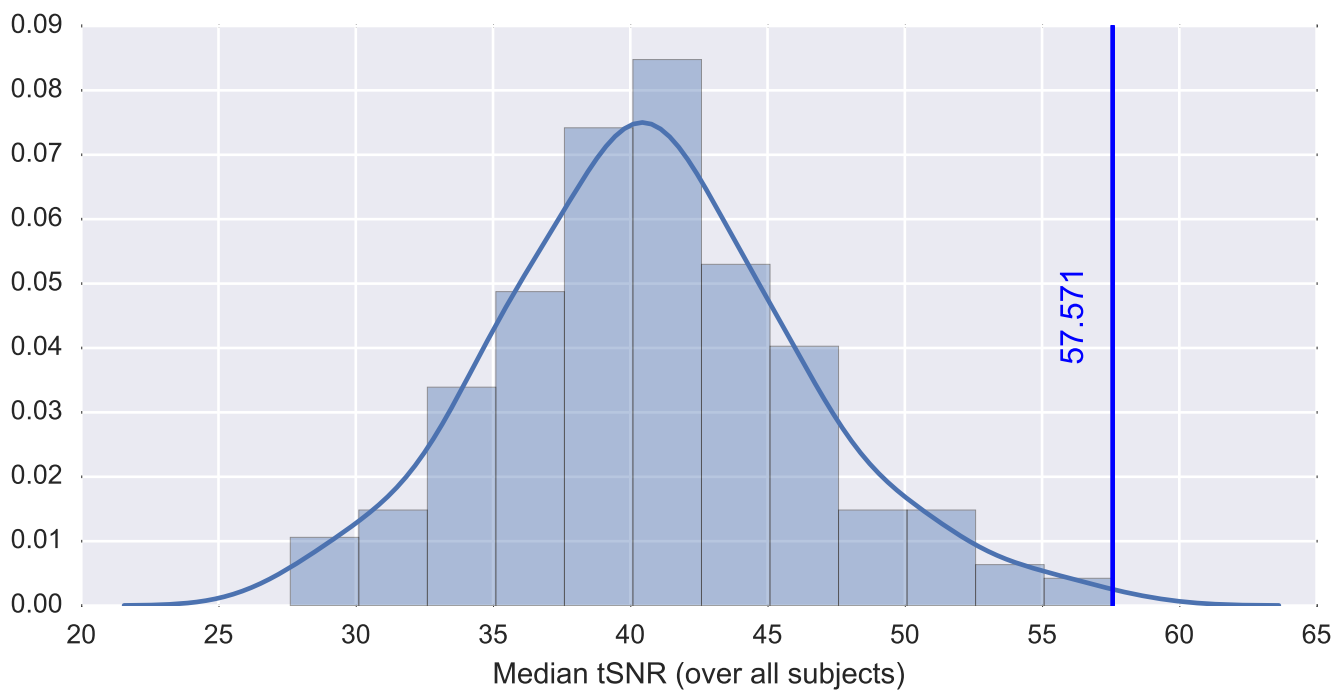

Mean EPI

Brain mask

tSNR

motion

fieldmap correction

coregistration