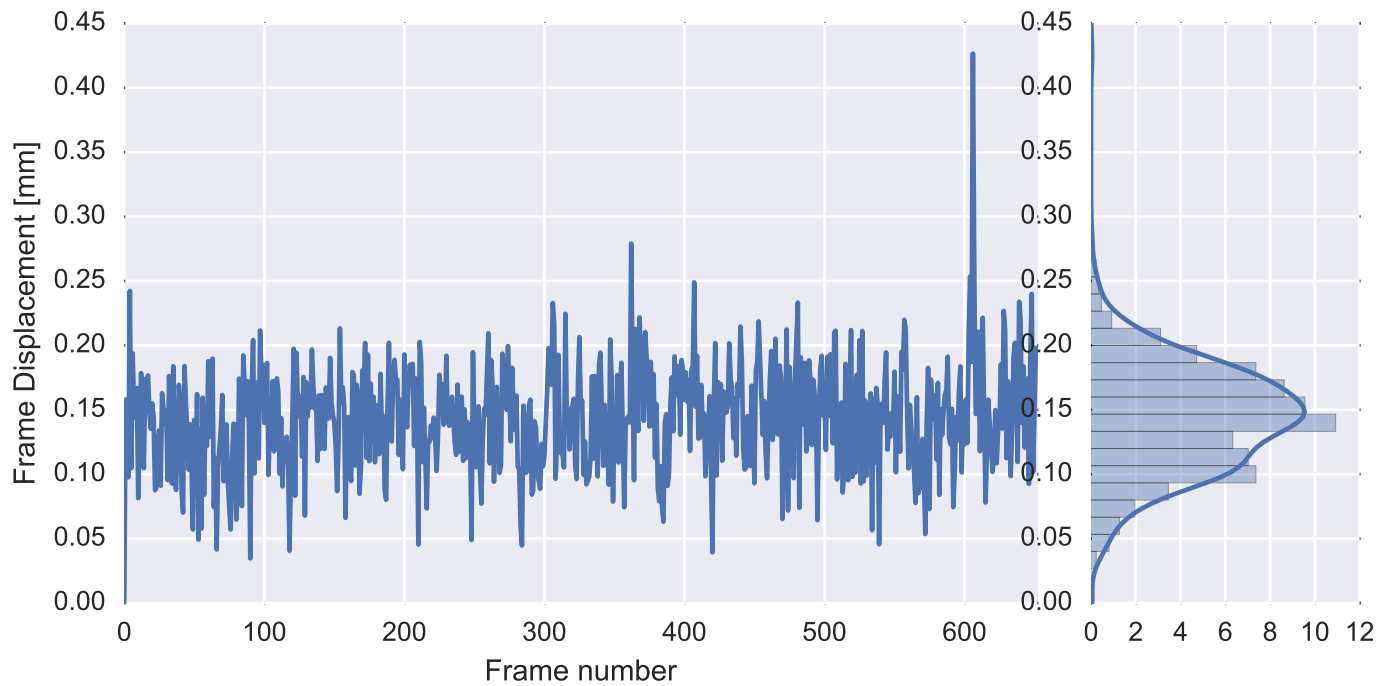

Mean EPI

Brain mask

tSNR

motion

fieldmap correction

coregistration