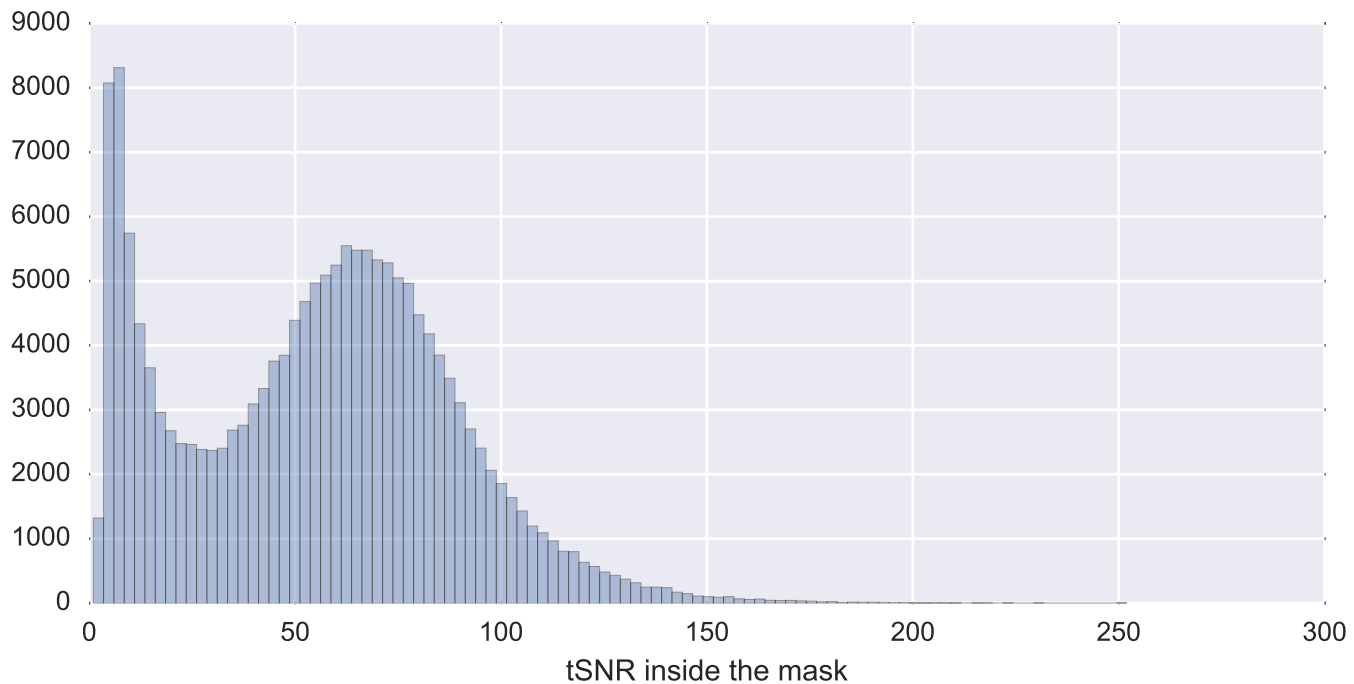

Mean EPI

Brain mask

tSNR

motion

fieldmap correction

coregistration