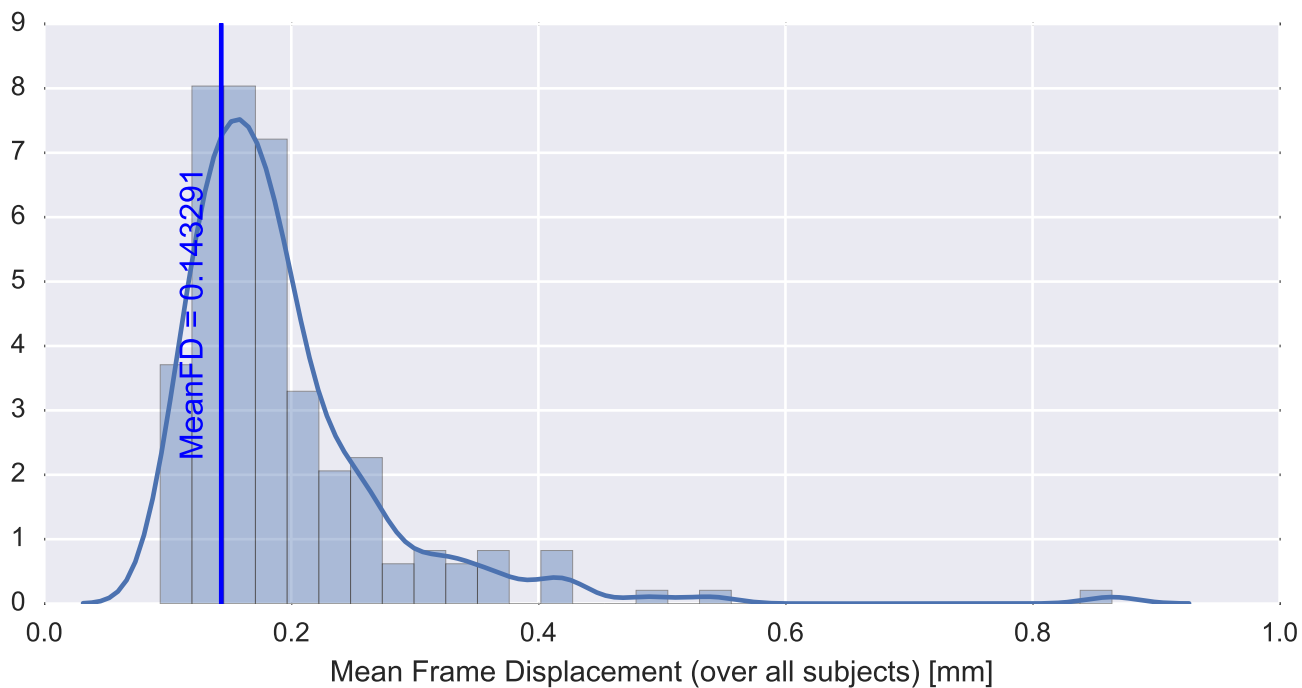

Mean EPI

Brain mask

tSNR

motion

fieldmap correction

coregistration