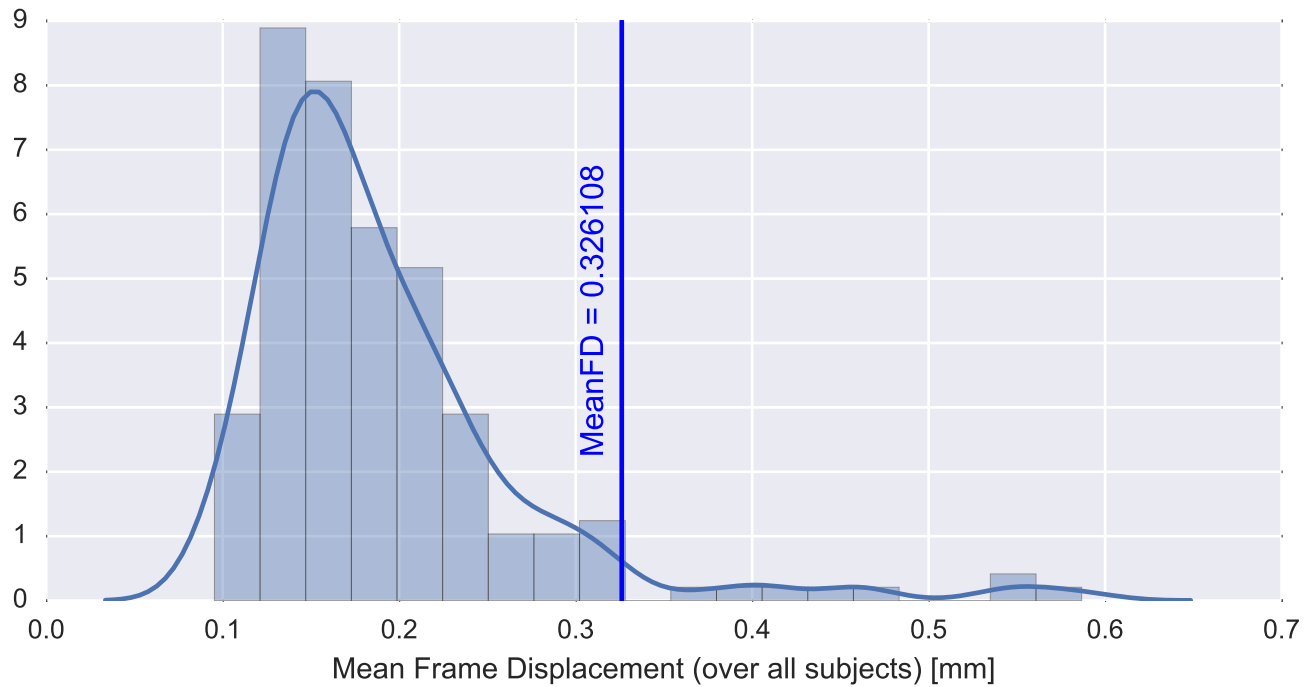

Mean EPI

Brain mask

tSNR

motion

fieldmap correction

coregistration