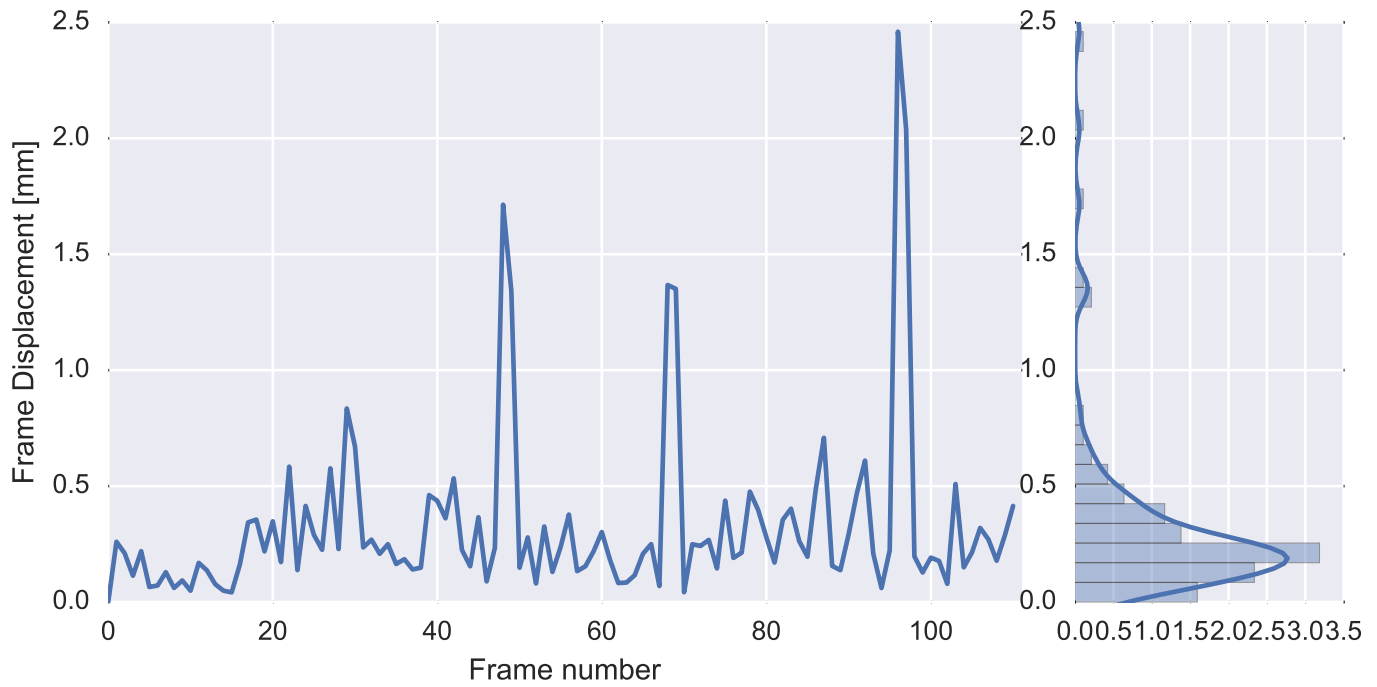

Mean EPI

Brain mask

tSNR

motion

fieldmap correction

coregistration