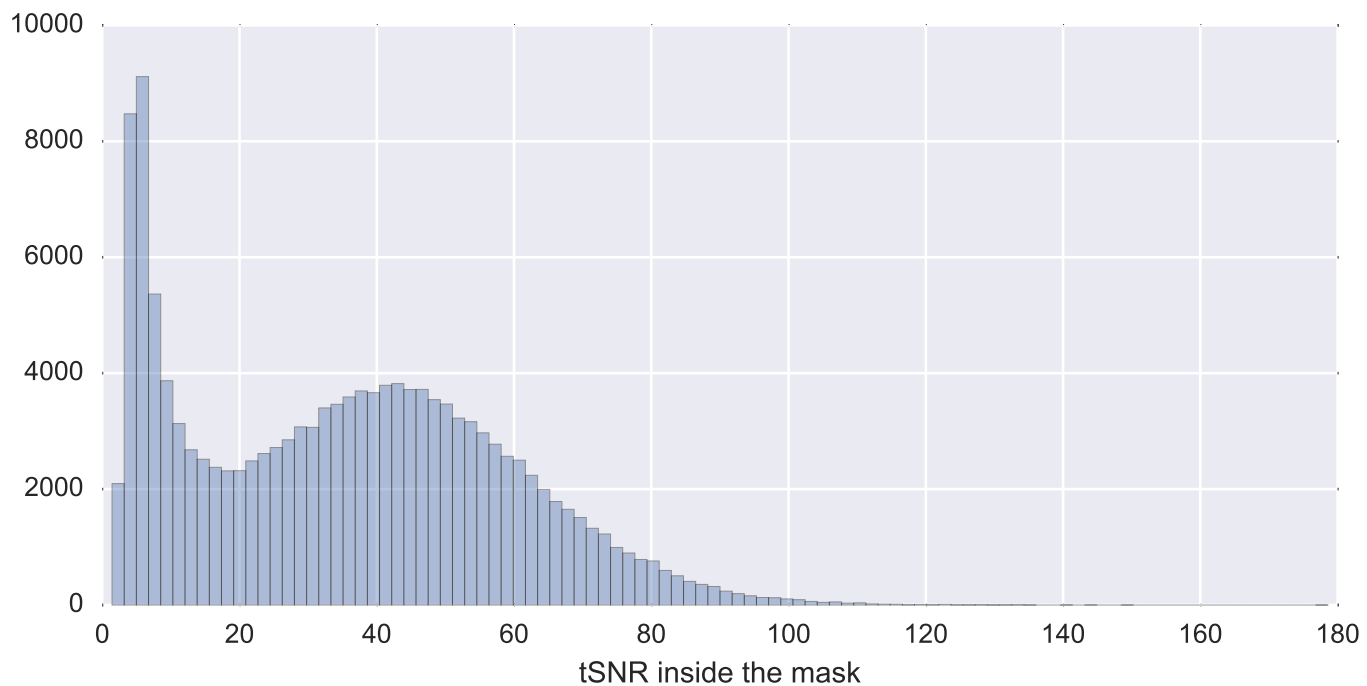

Mean EPI

Brain mask

tSNR

motion

fieldmap correction

coregistration