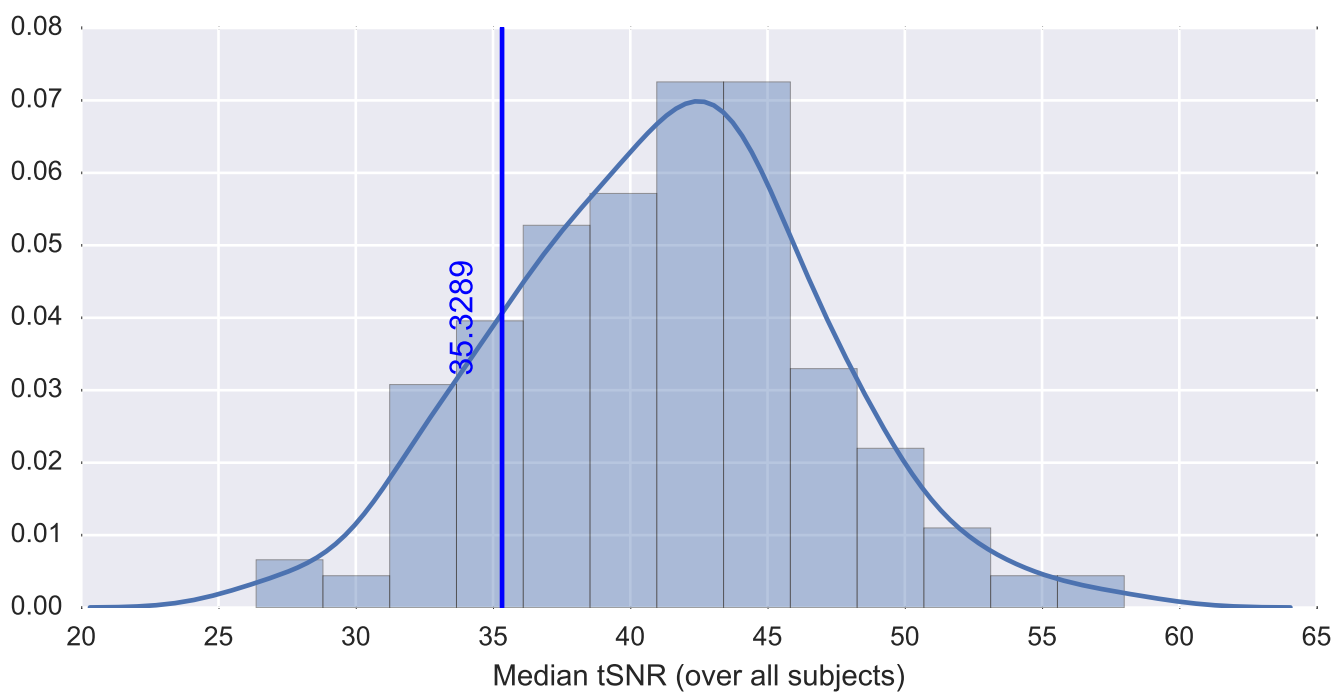

Mean EPI

Brain mask

tSNR

motion

fieldmap correction

coregistration