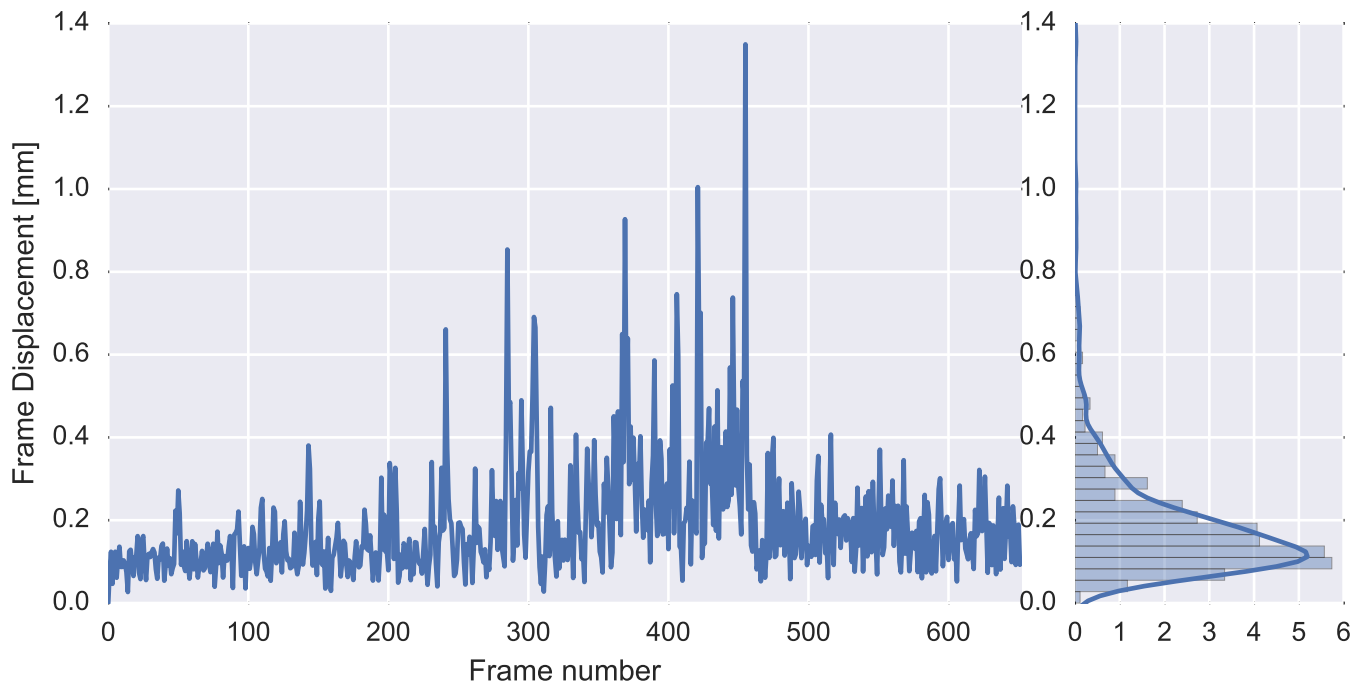

Mean EPI

Brain mask

tSNR

motion

fieldmap correction

coregistration