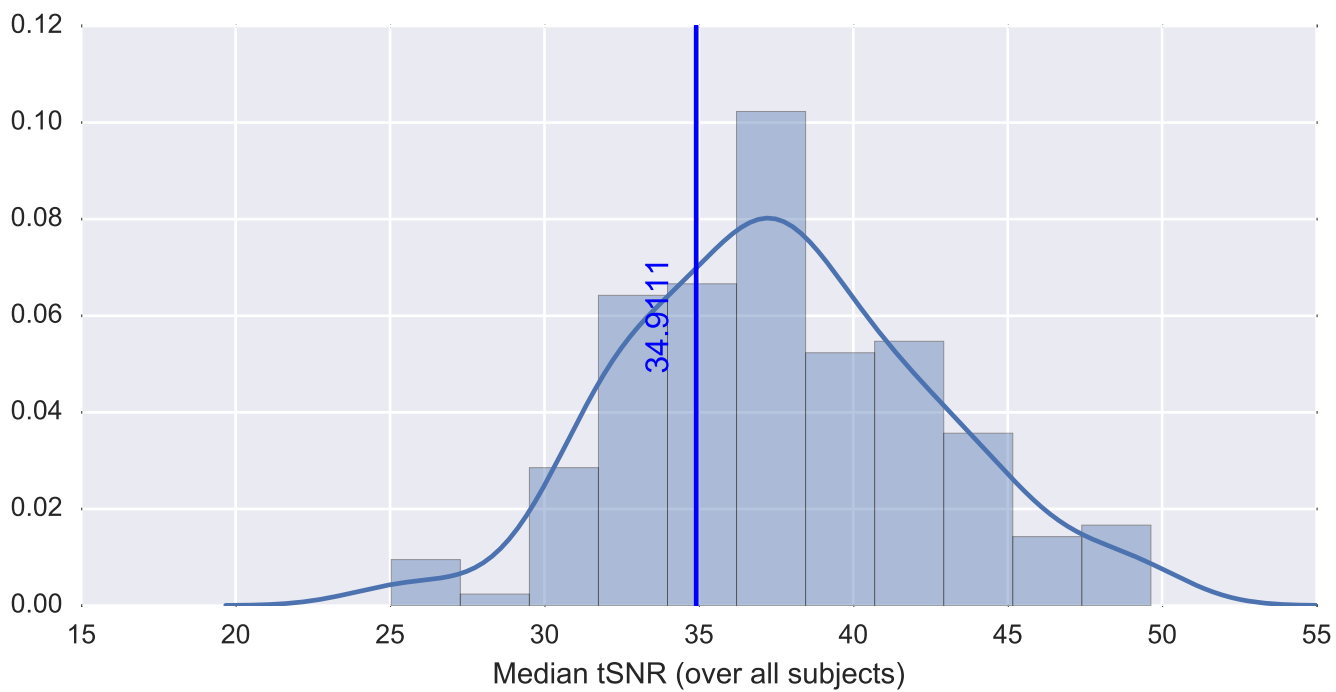

Mean EPI

Brain mask

tSNR

motion

fieldmap correction

coregistration