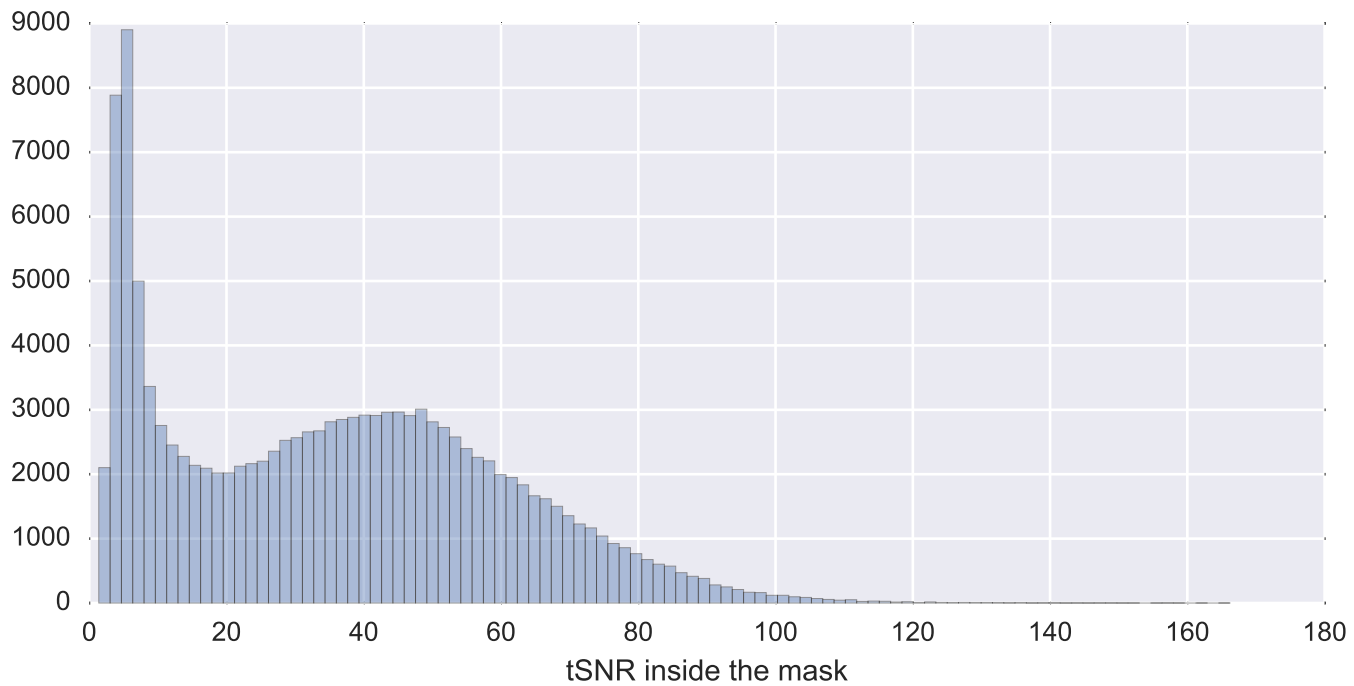

Mean EPI

Brain mask

tSNR

motion

fieldmap correction

coregistration