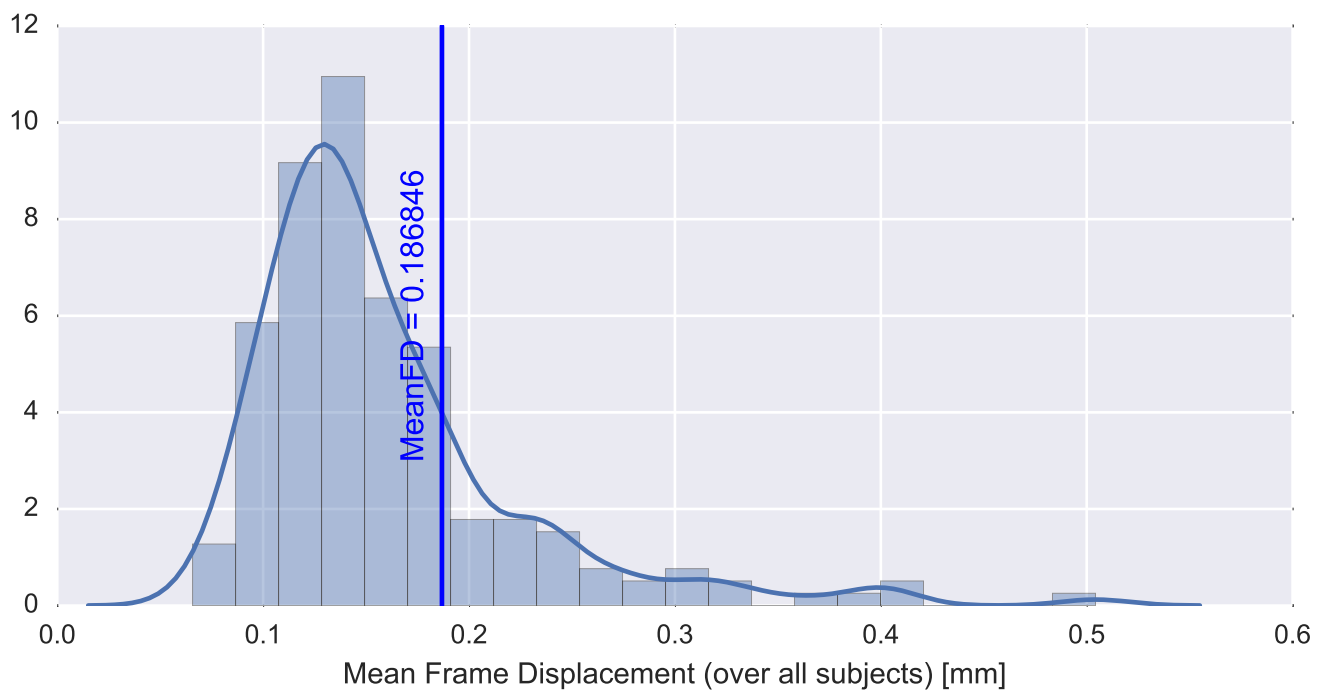

Mean EPI

Brain mask

tSNR

motion

fieldmap correction

coregistration