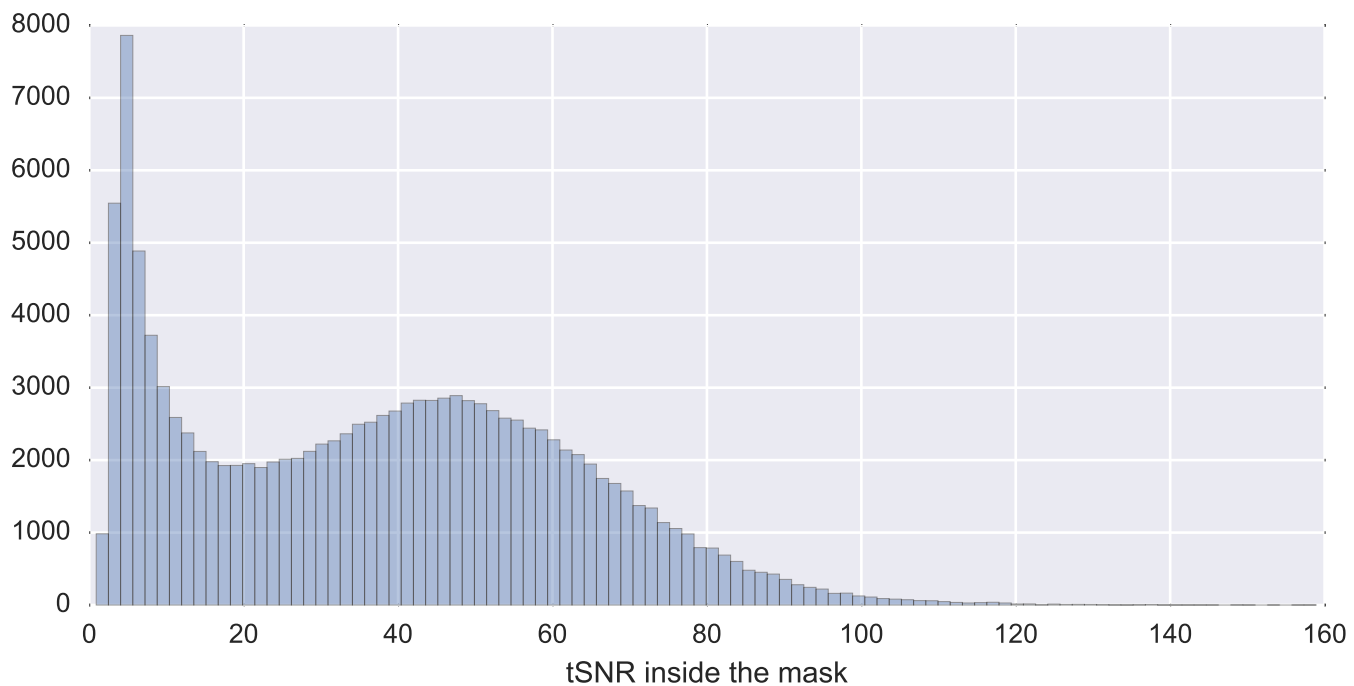

Mean EPI

Brain mask

tSNR

motion

fieldmap correction

coregistration