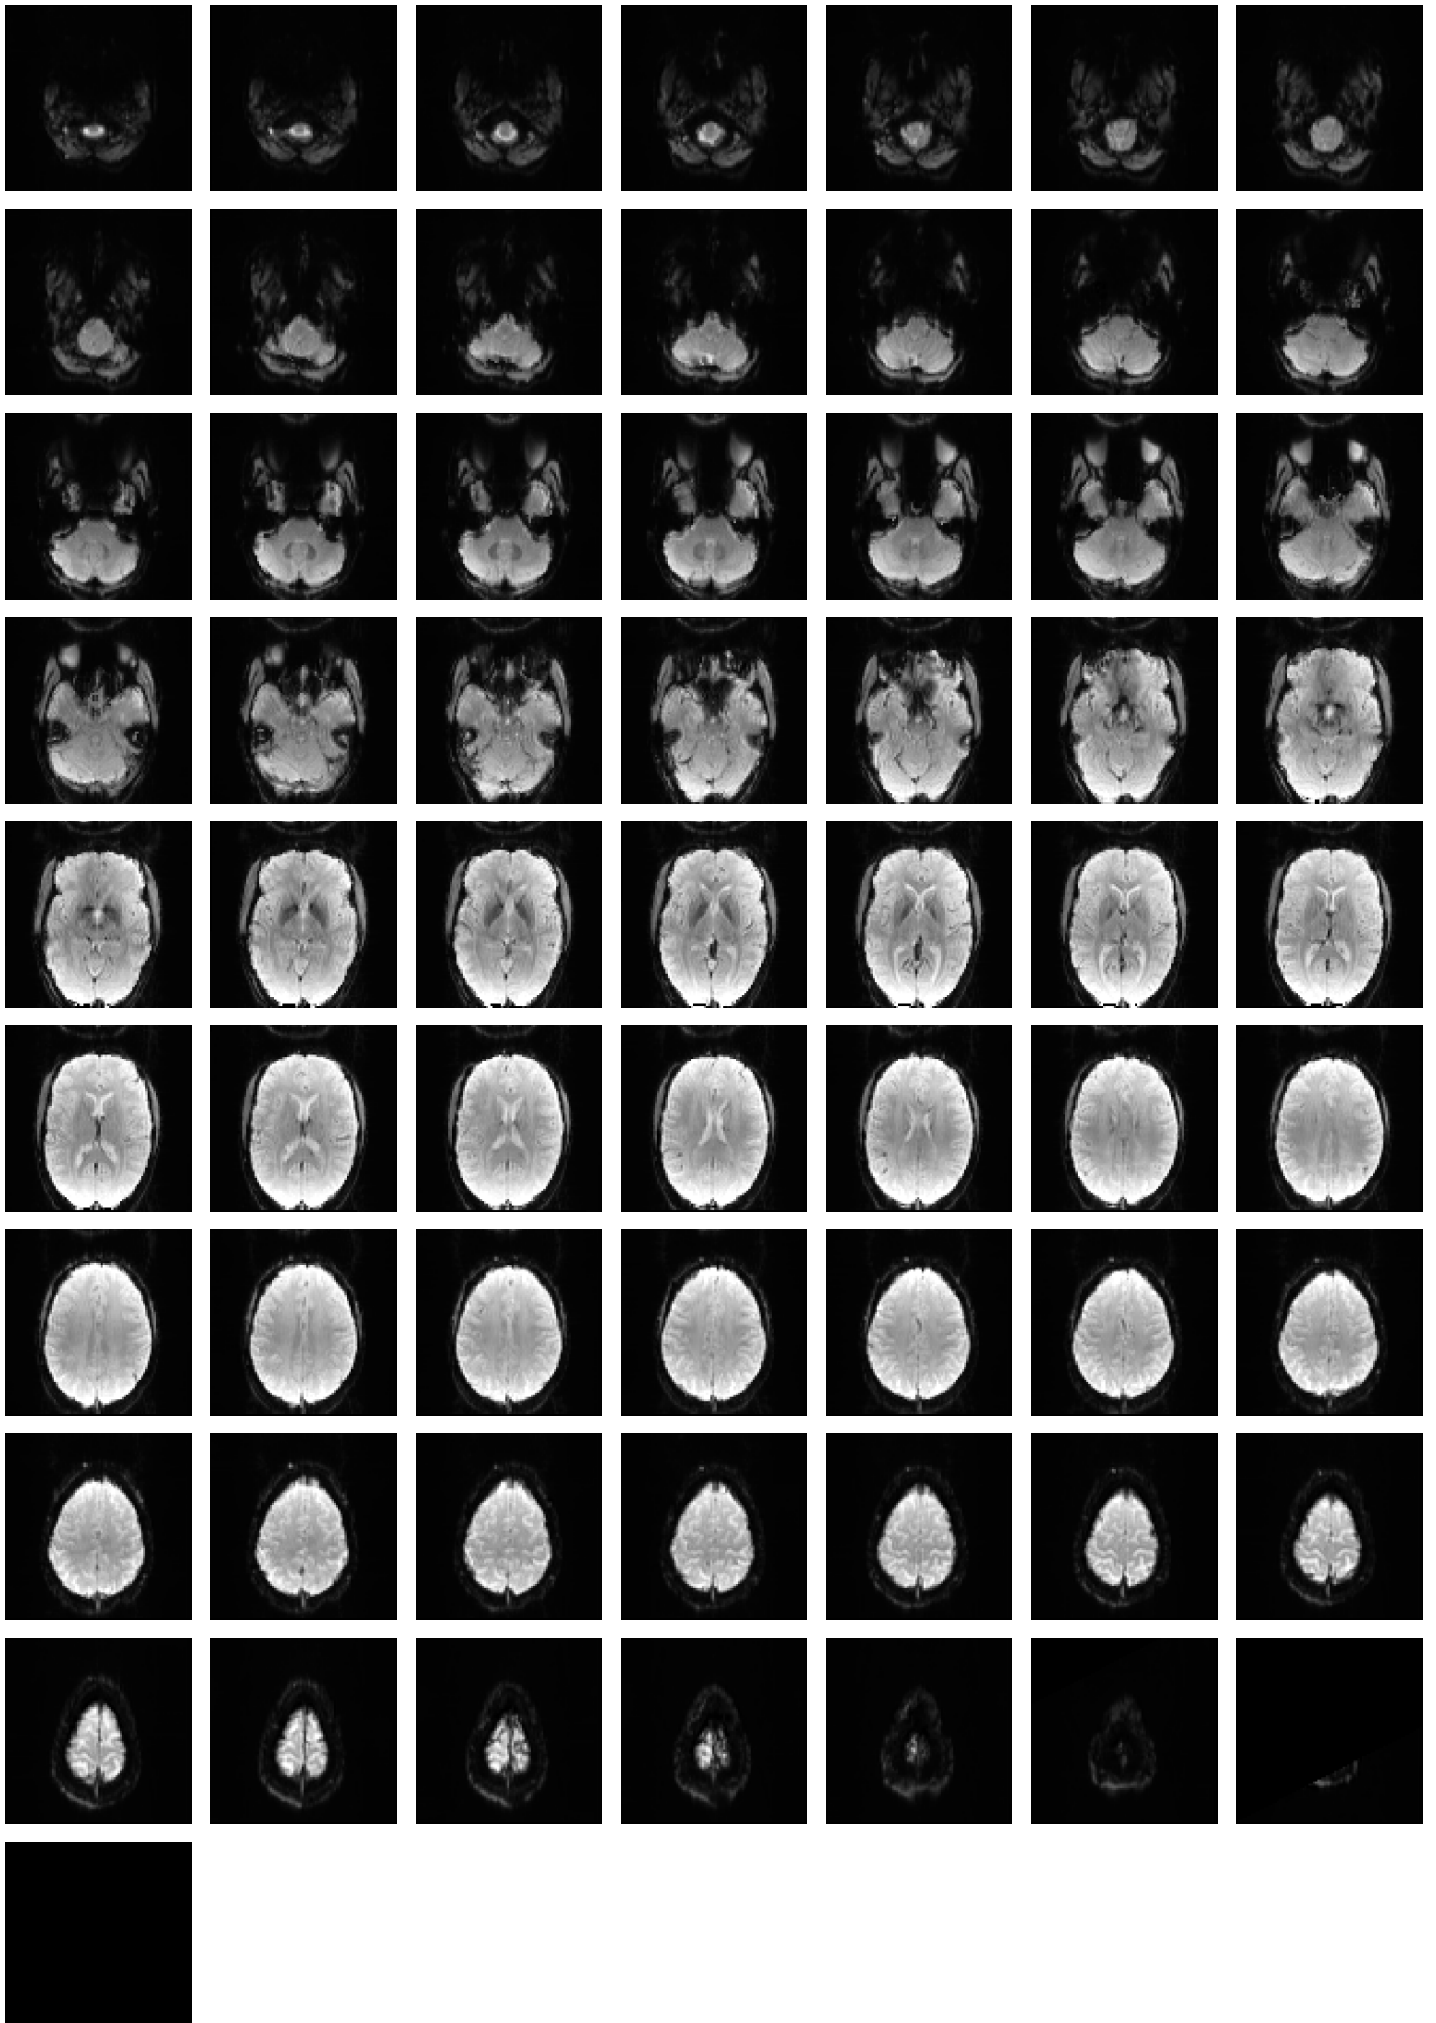

Mean EPI

Brain mask

tSNR

motion

fieldmap correction

coregistration