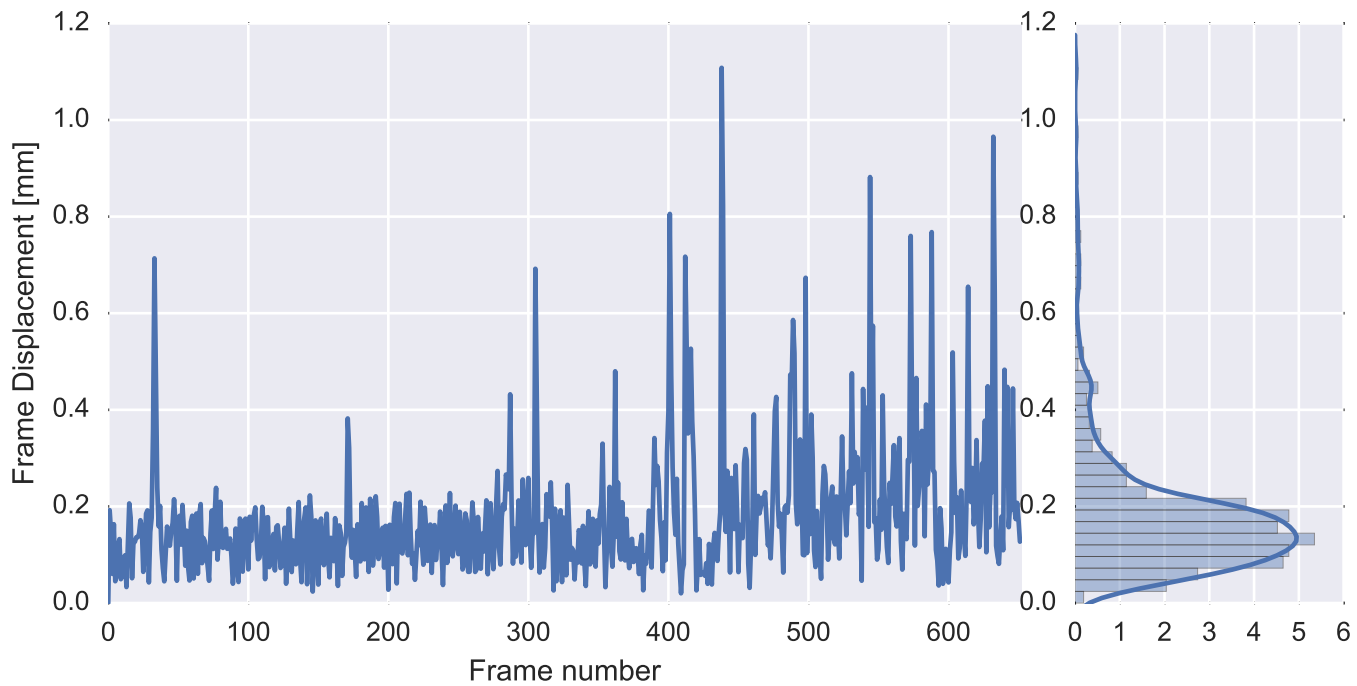

Mean EPI

Brain mask

tSNR

motion

fieldmap correction

coregistration