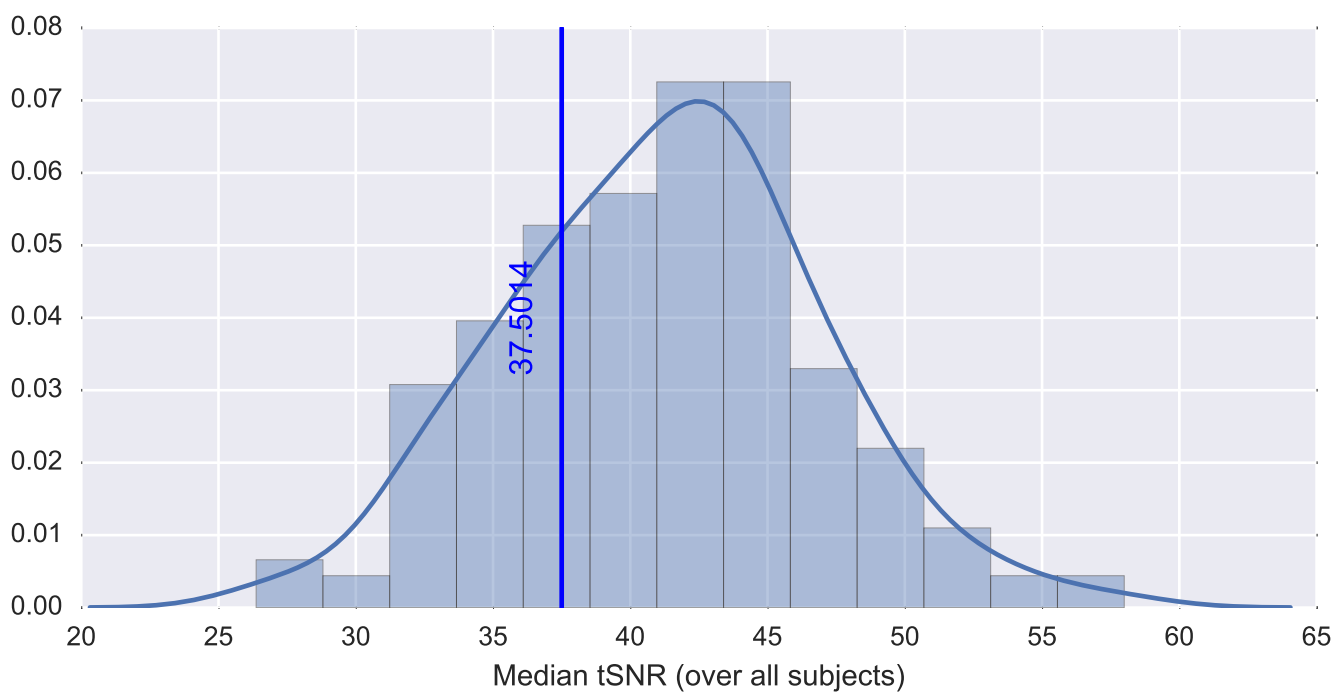

Mean EPI

Brain mask

tSNR

motion

fieldmap correction

coregistration