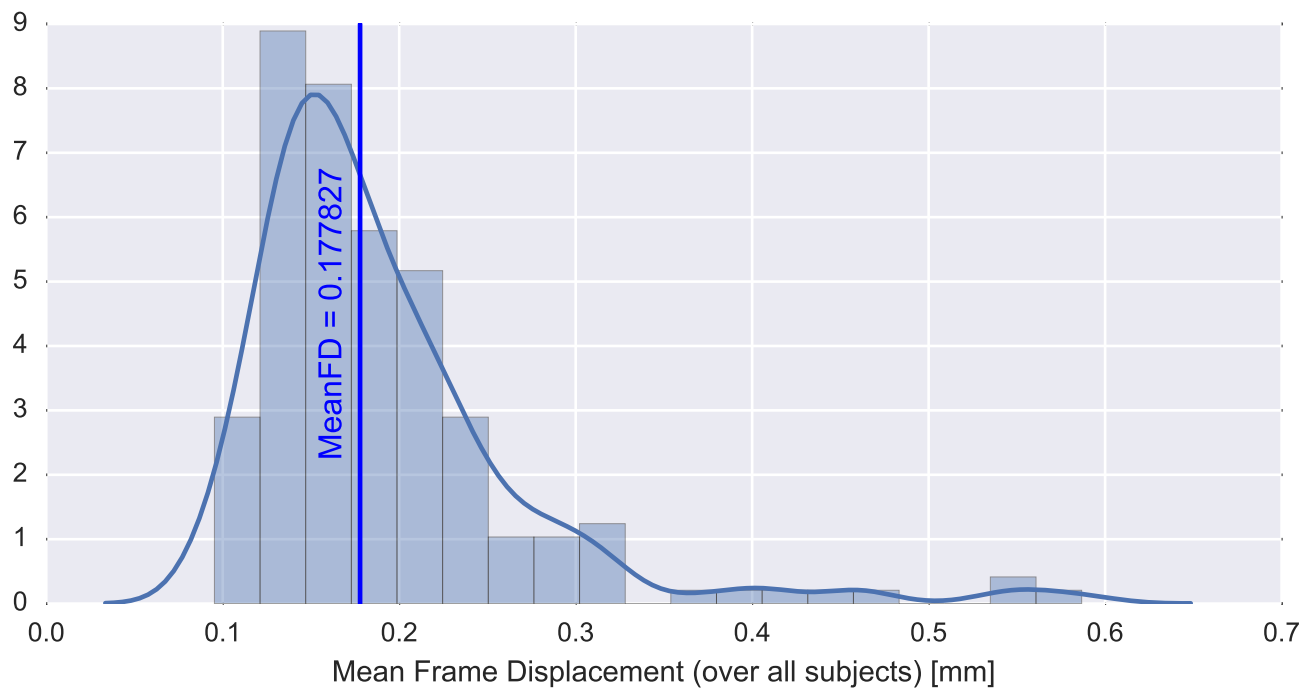

Mean EPI

Brain mask

tSNR

motion

fieldmap correction

coregistration