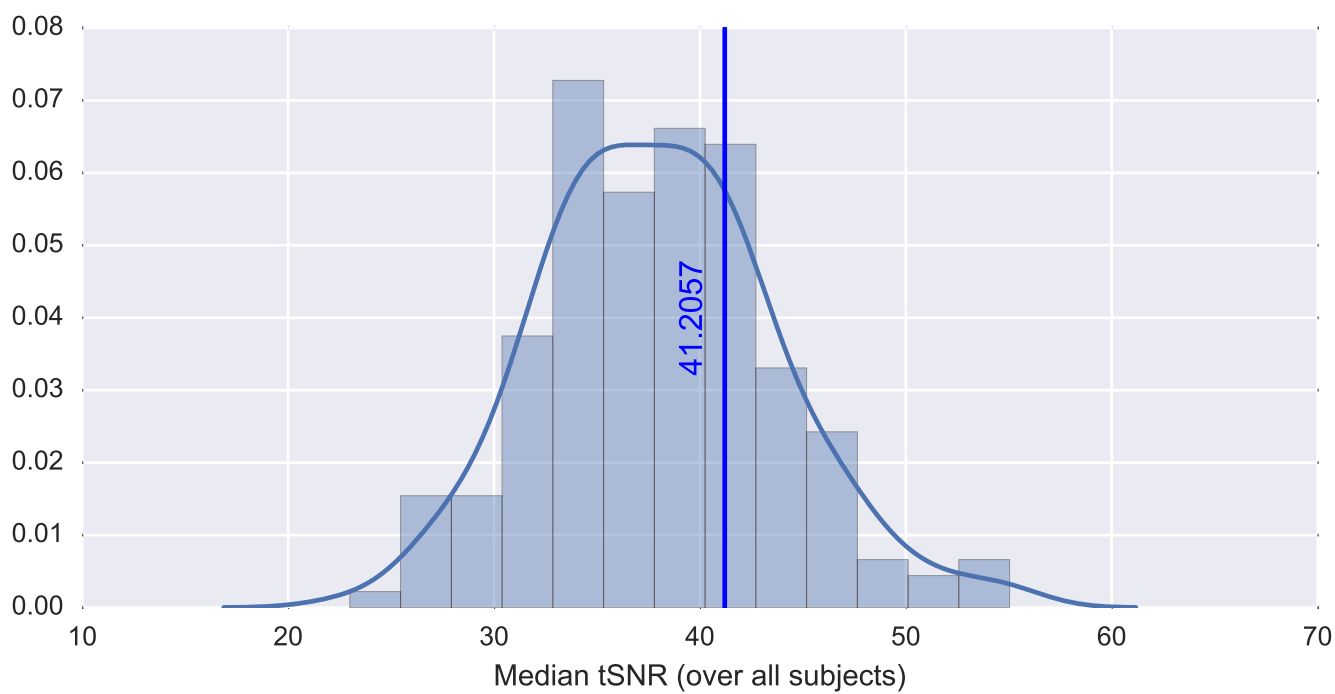

Mean EPI

Brain mask

tSNR

motion

fieldmap correction

coregistration