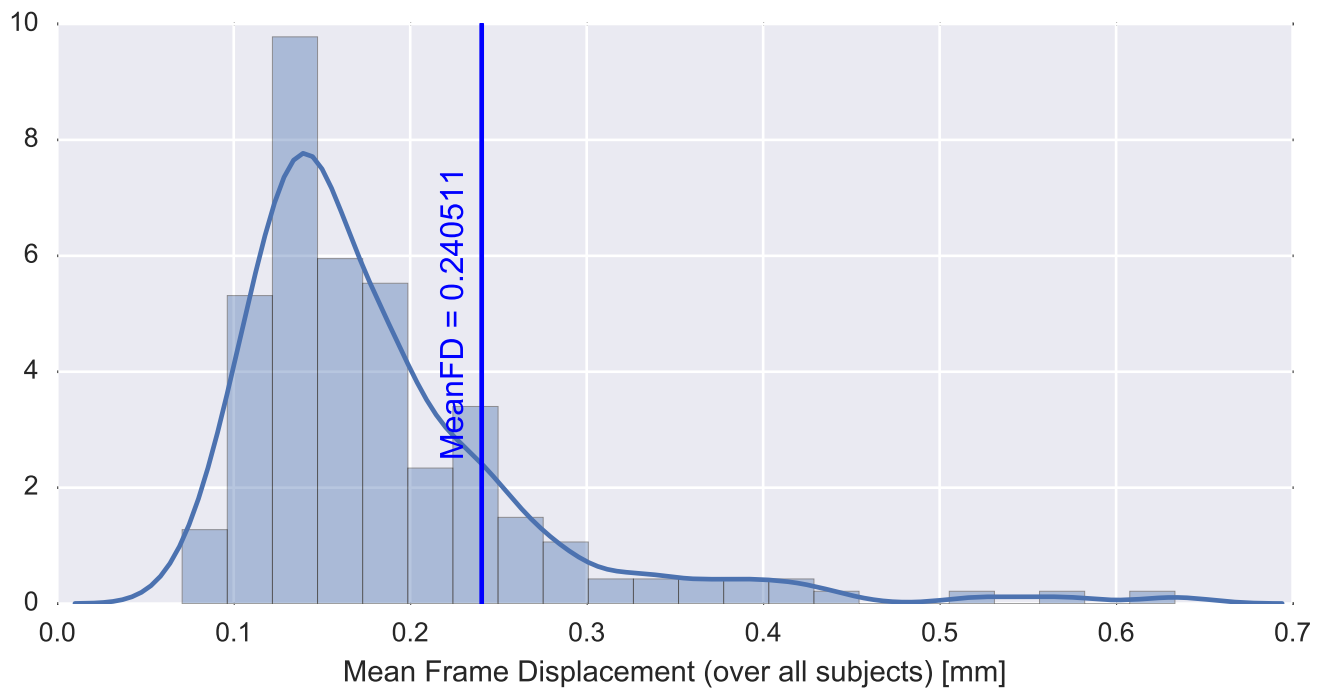

Mean EPI

Brain mask

tSNR

motion

fieldmap correction

coregistration