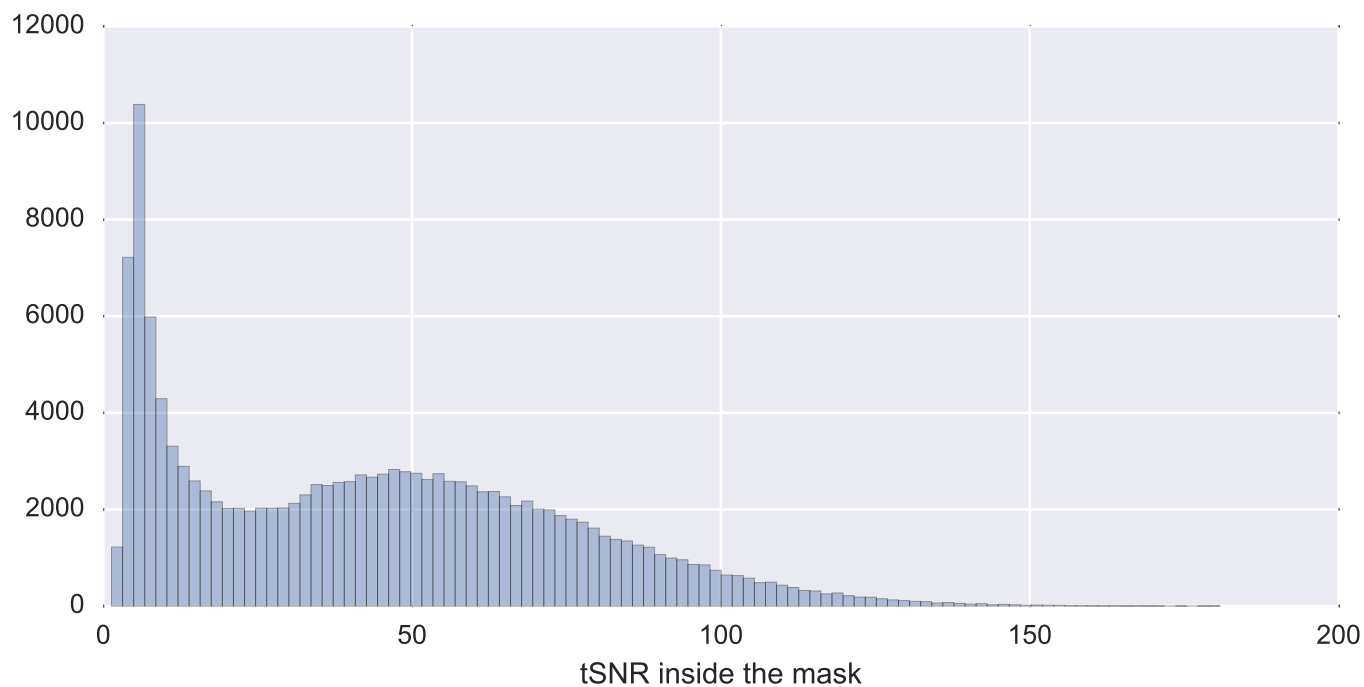

Mean EPI

Brain mask

tSNR

motion

fieldmap correction

coregistration