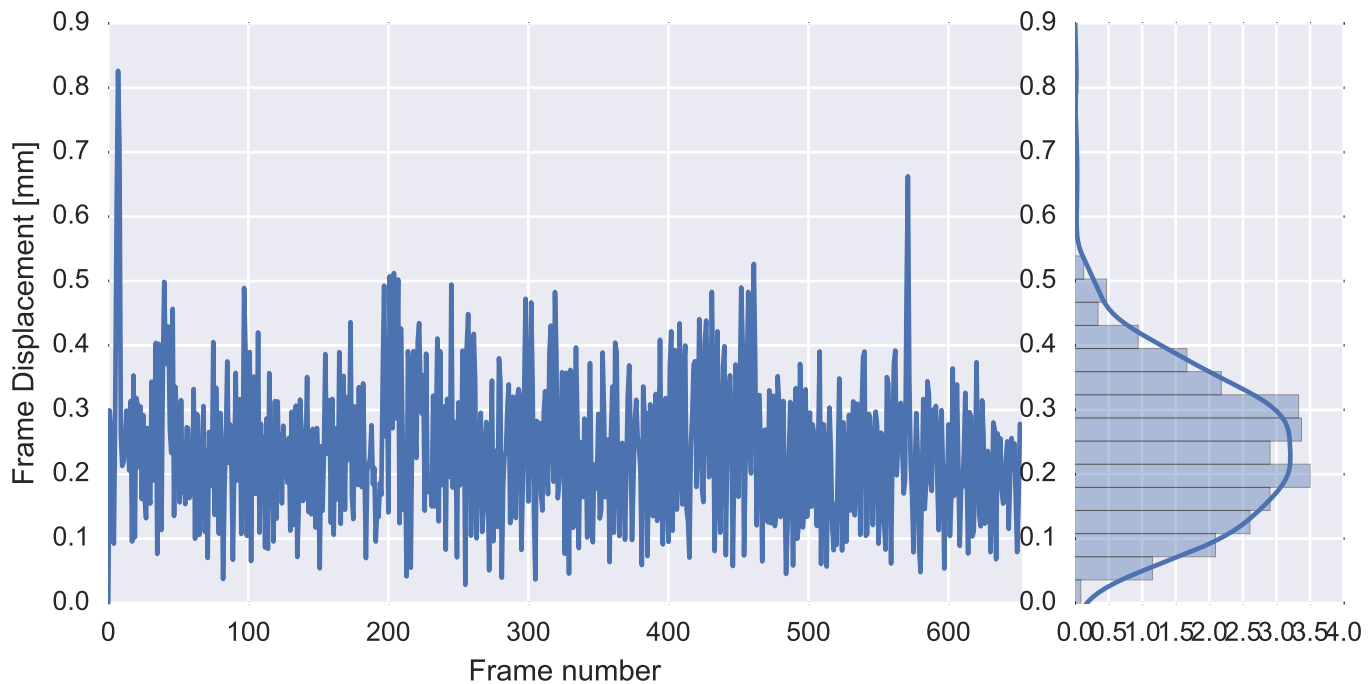

Mean EPI

Brain mask

tSNR

motion

fieldmap correction

coregistration