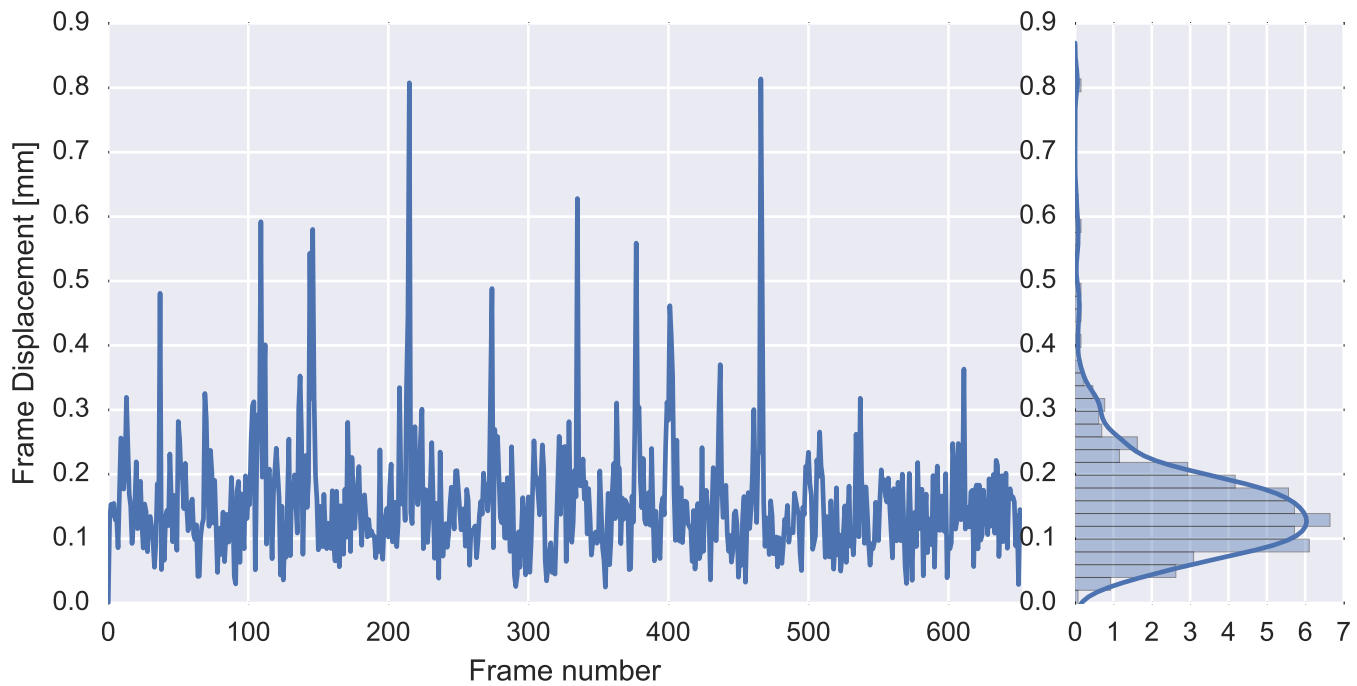

Mean EPI

Brain mask

tSNR

motion

fieldmap correction

coregistration