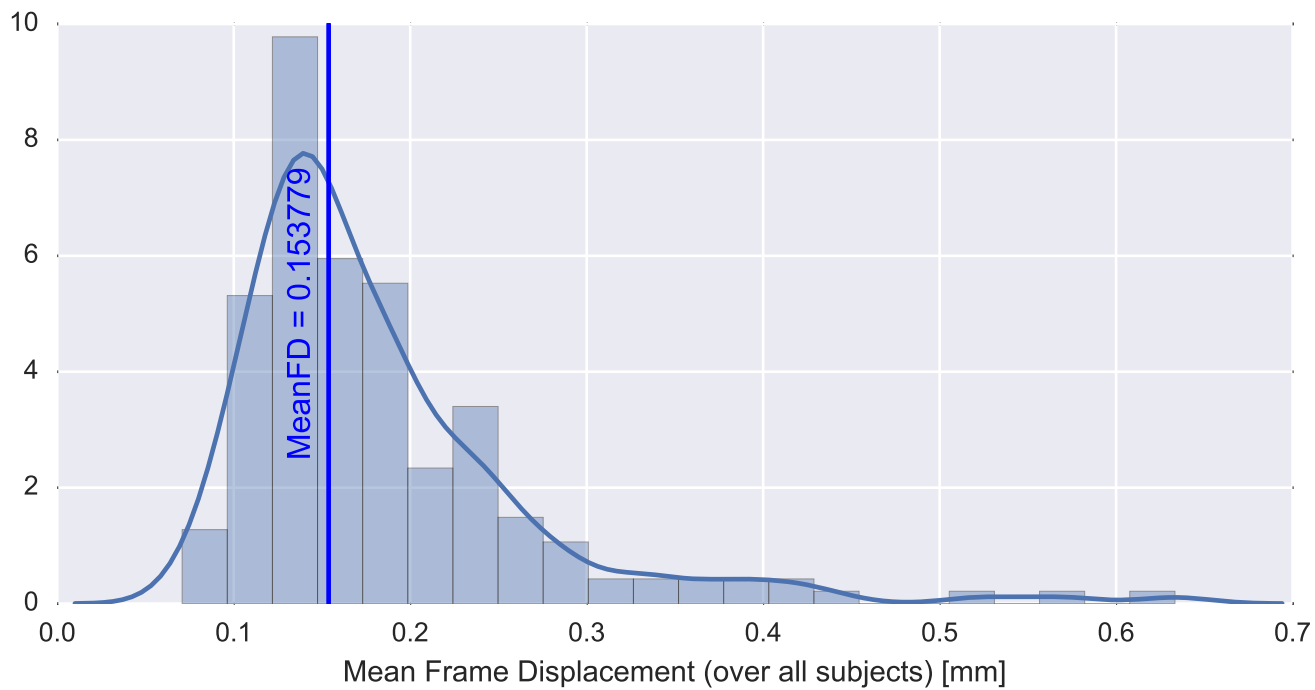

Mean EPI

Brain mask

tSNR

motion

fieldmap correction

coregistration