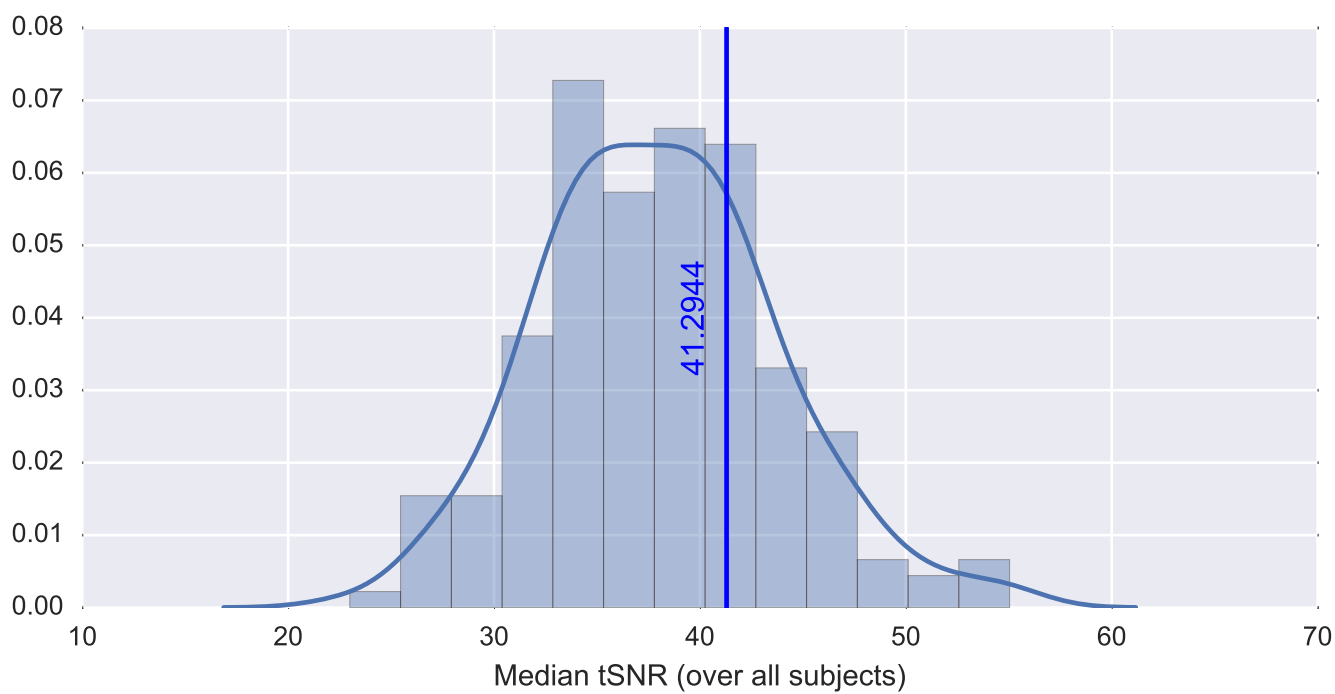

Mean EPI

Brain mask

tSNR

motion

fieldmap correction

coregistration