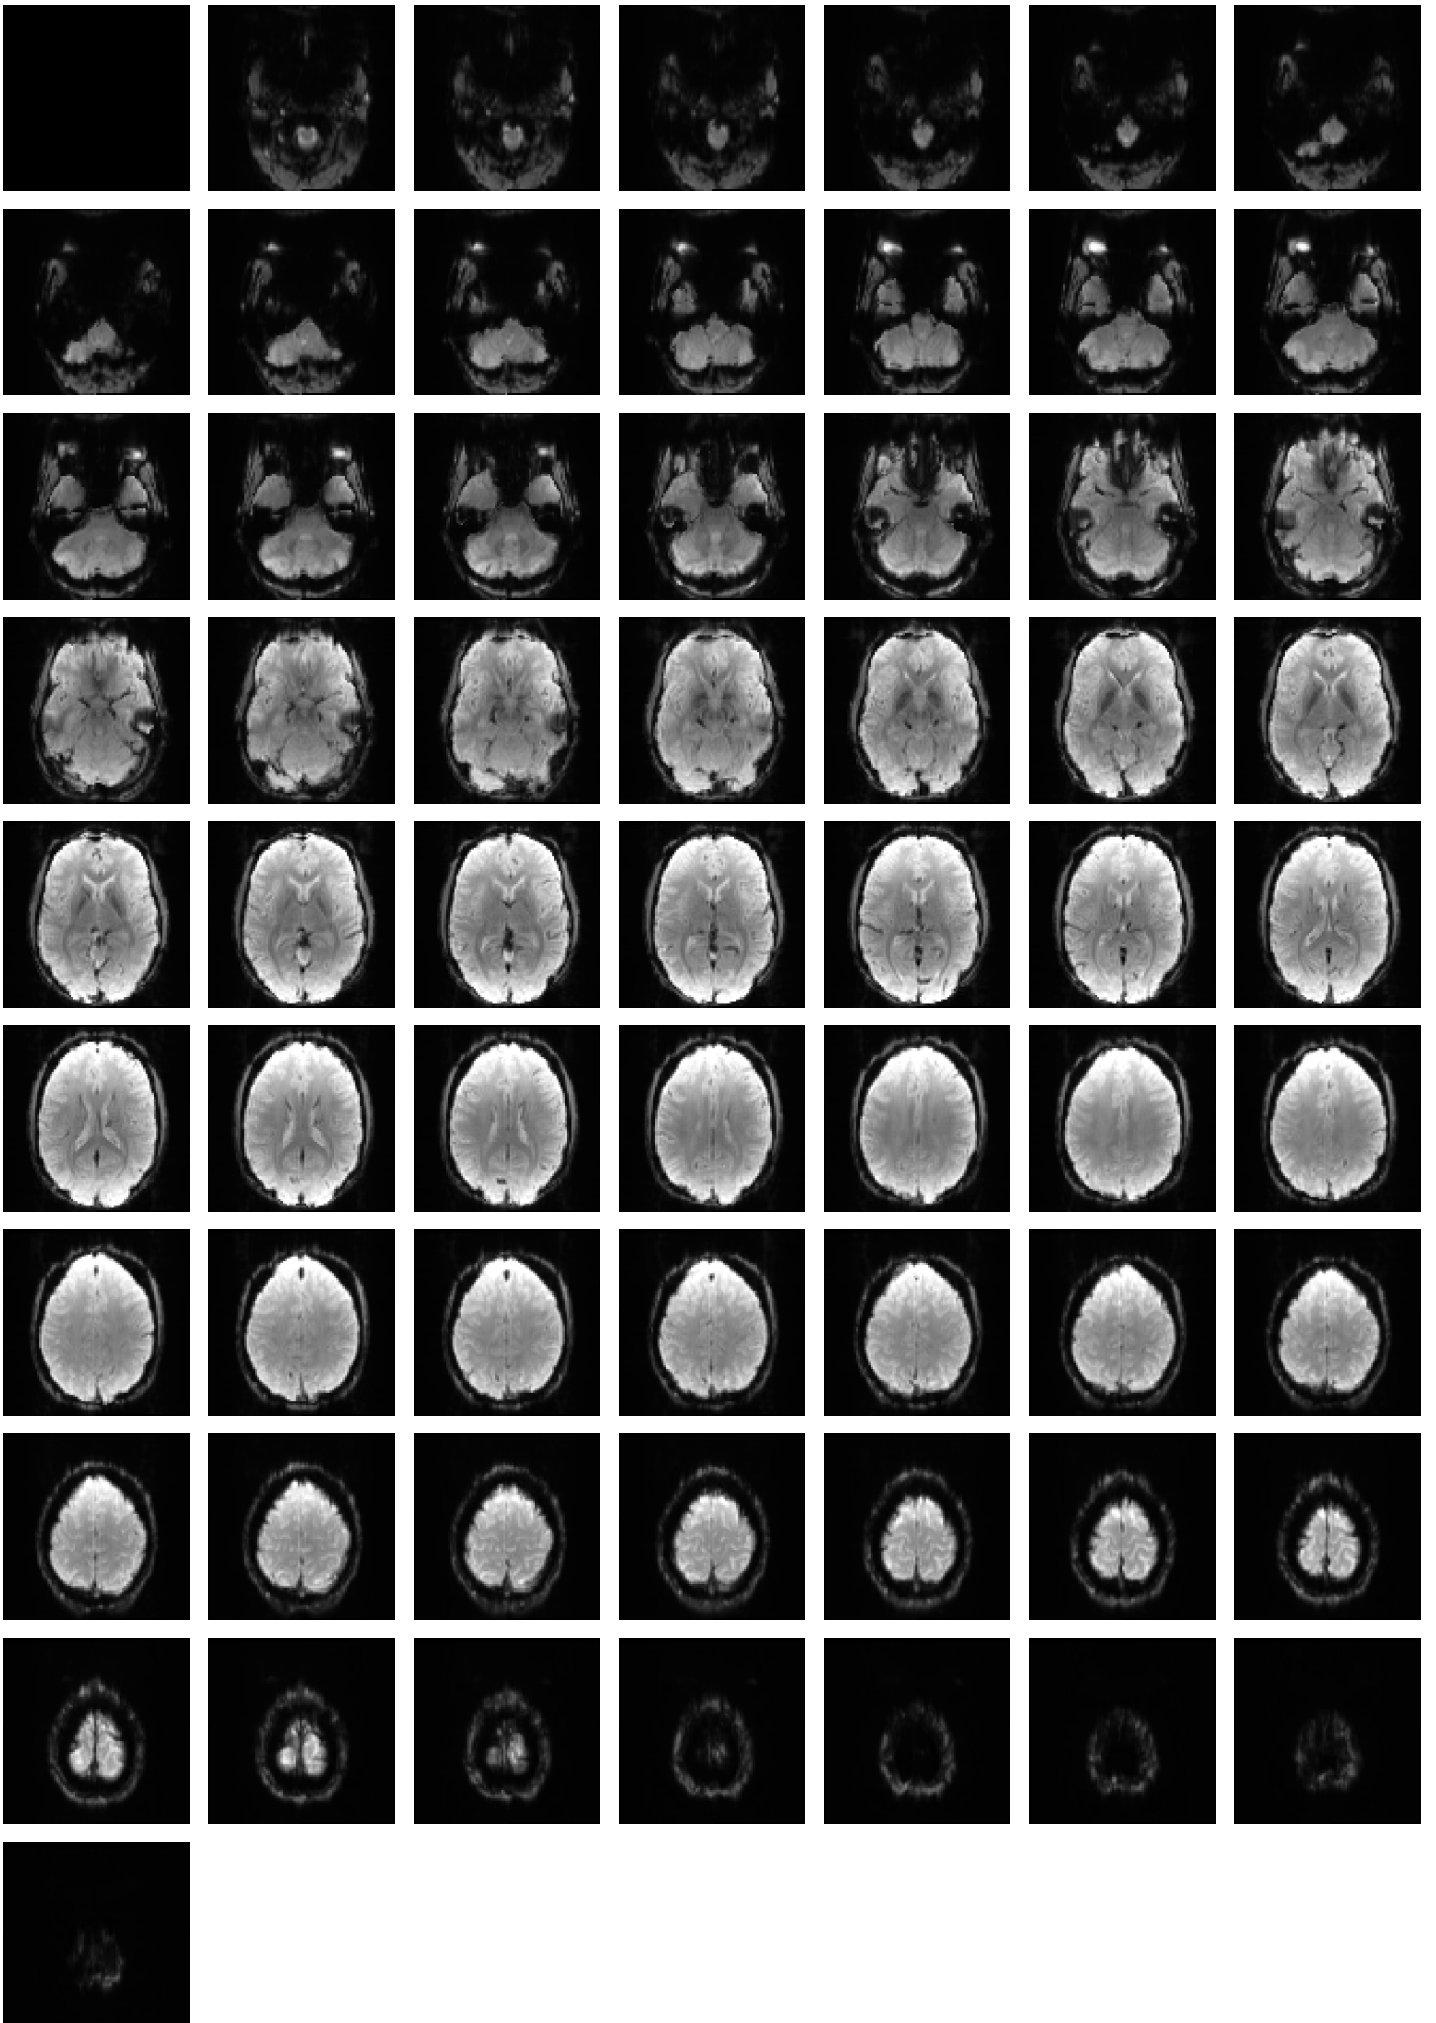

Mean EPI

Brain mask

tSNR

motion

fieldmap correction

coregistration