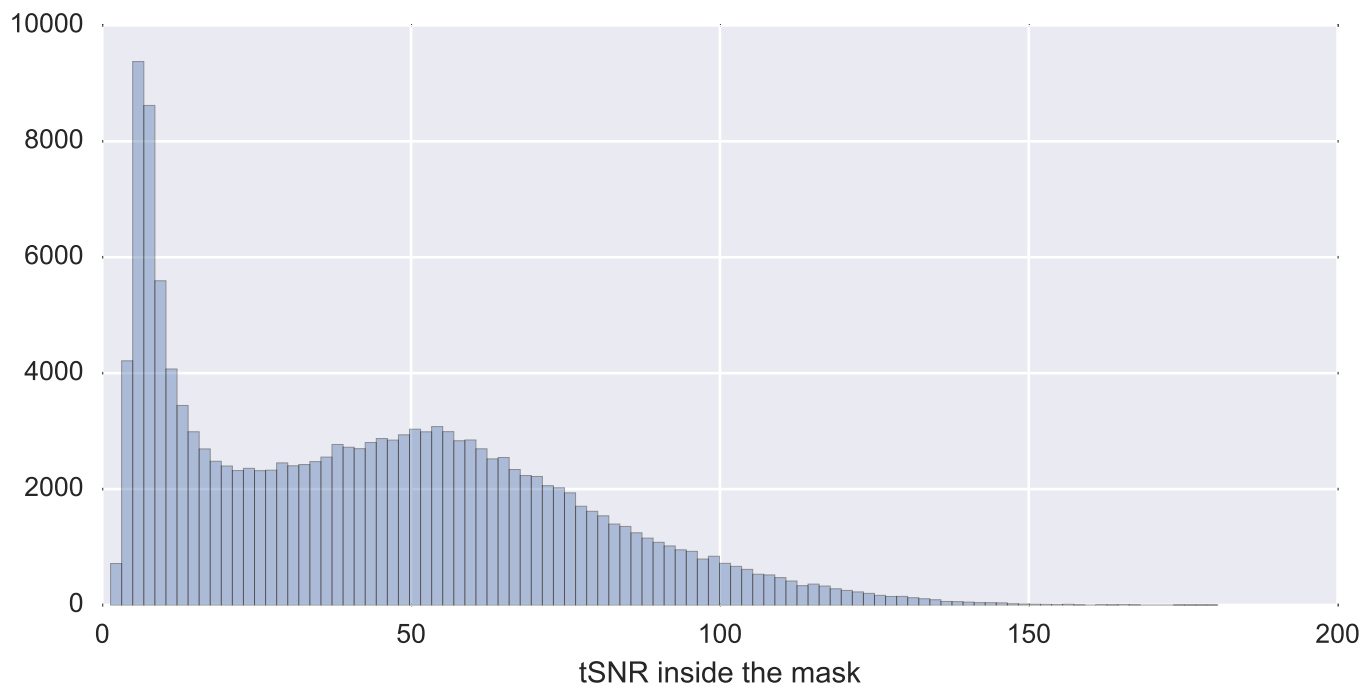

Mean EPI

Brain mask

tSNR

motion

fieldmap correction

coregistration