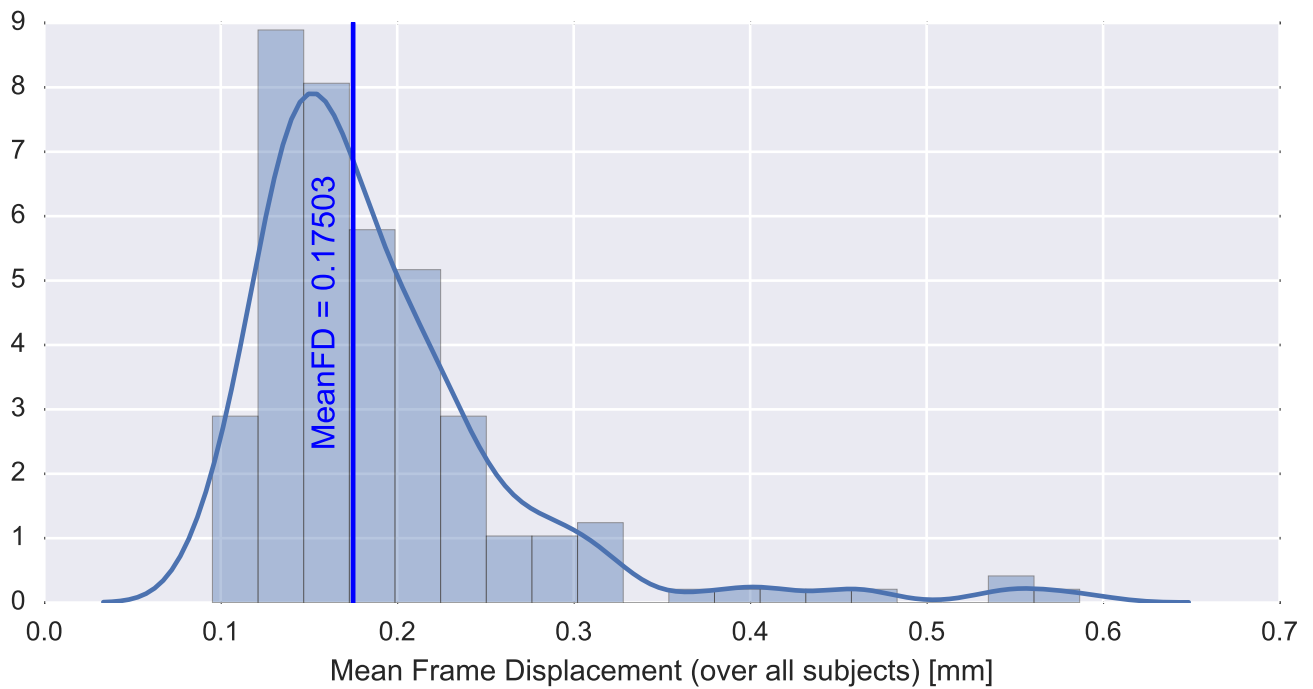

Mean EPI

Brain mask

tSNR

motion

fieldmap correction

coregistration