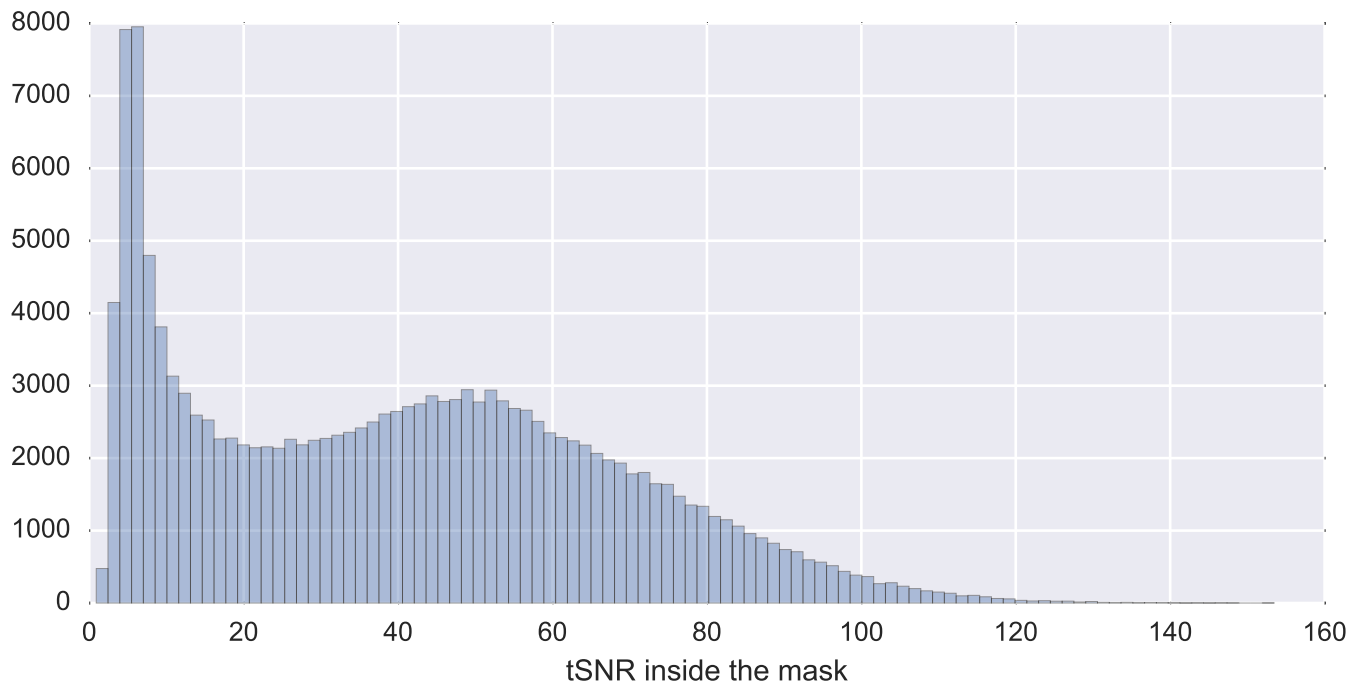

Mean EPI

Brain mask

tSNR

motion

fieldmap correction

coregistration