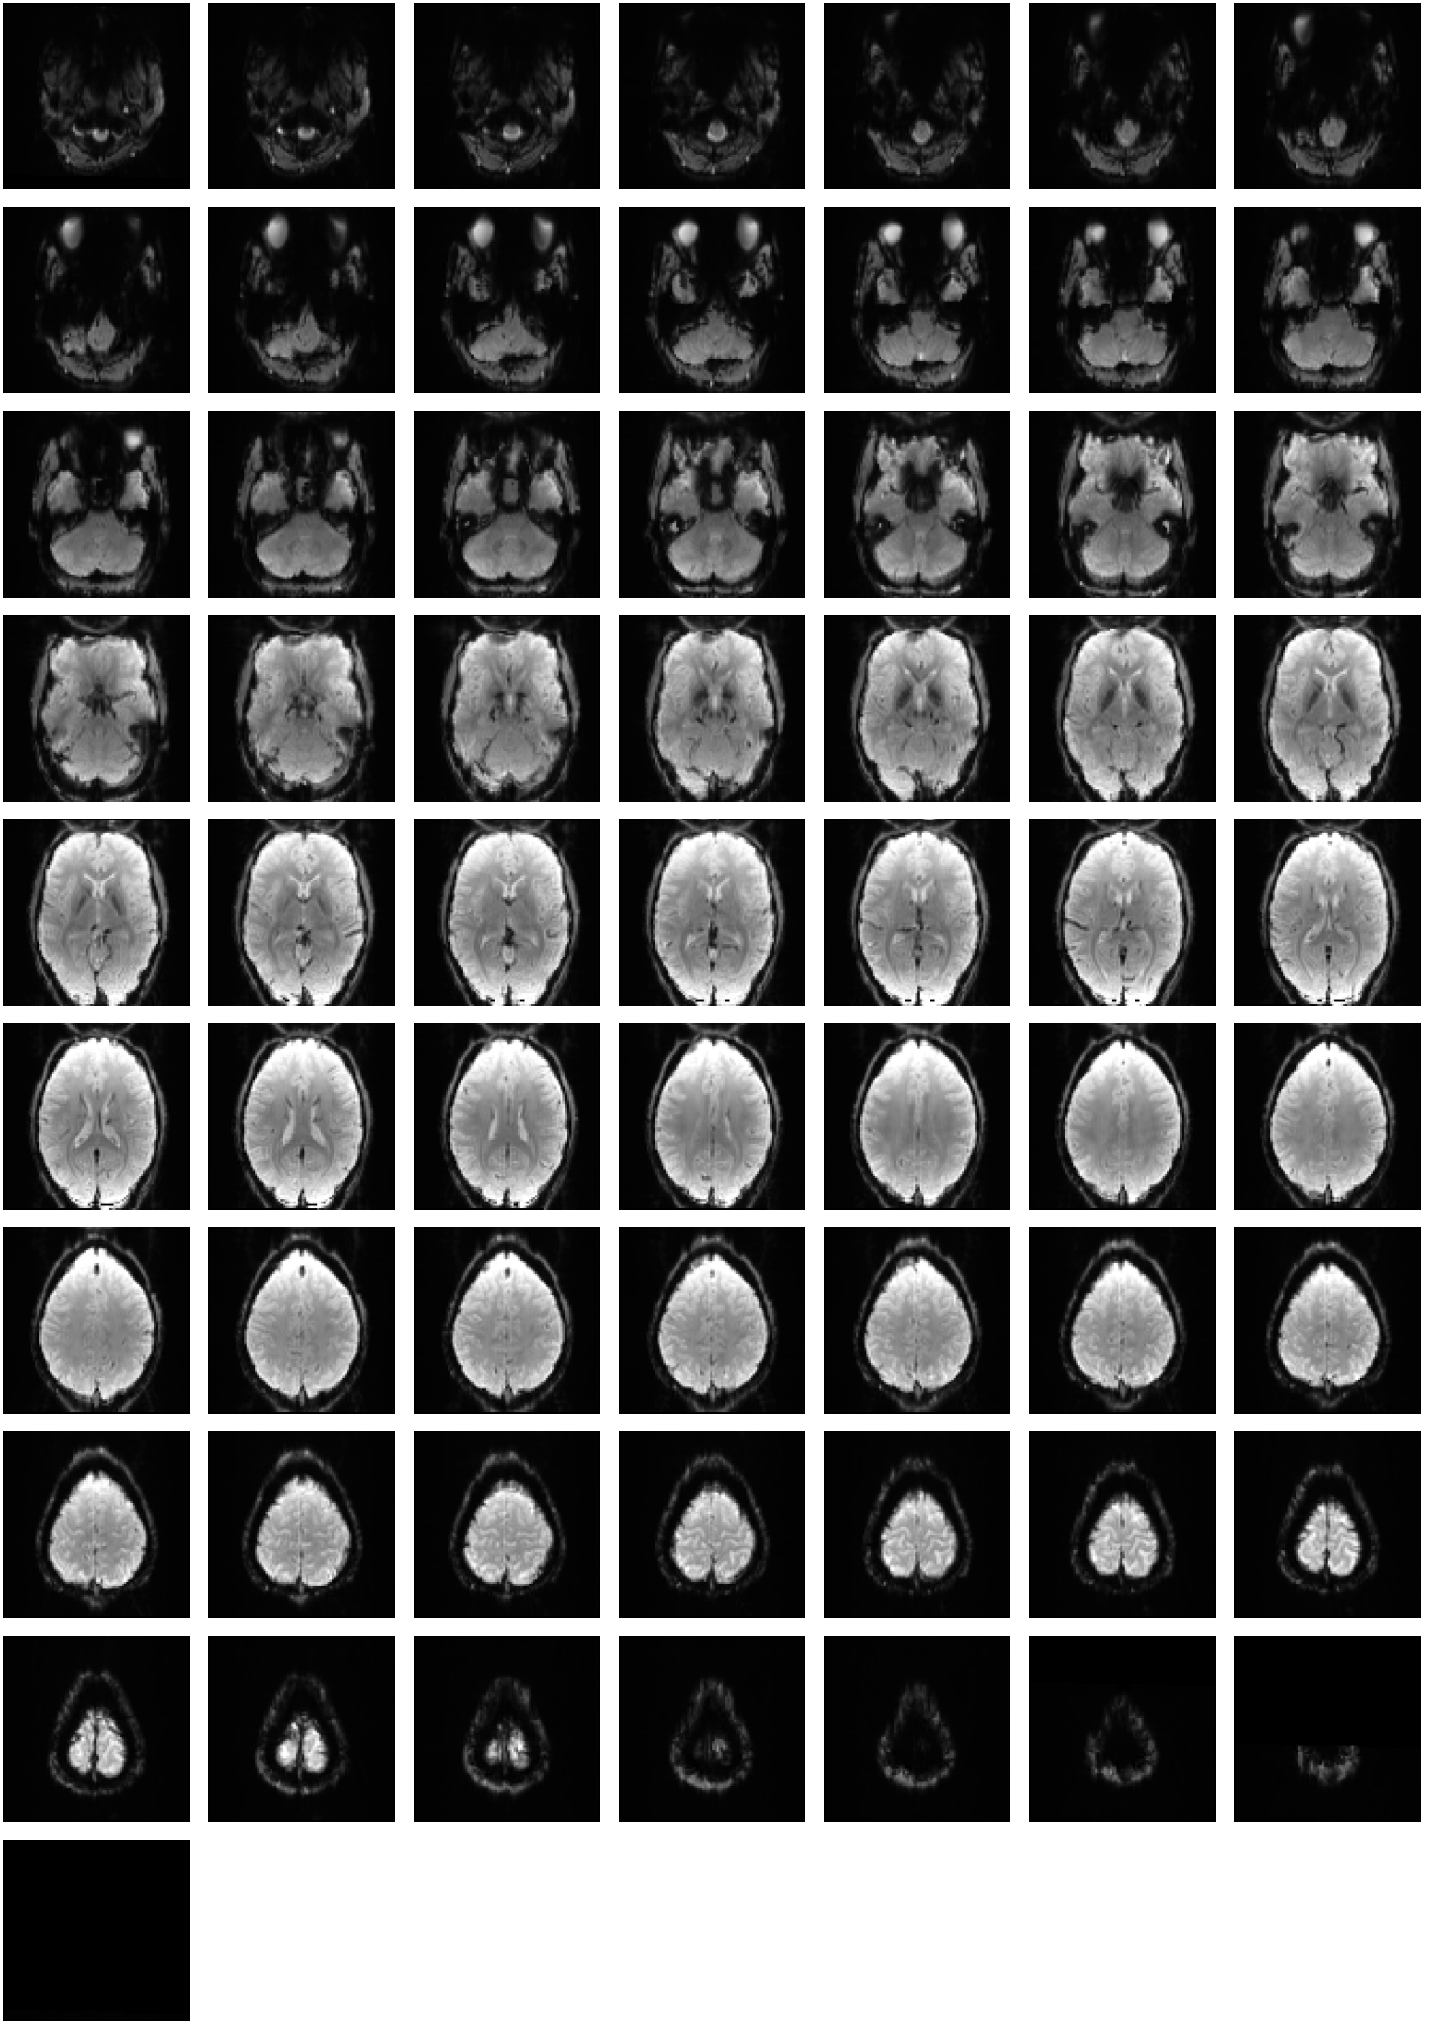

Mean EPI

Brain mask

tSNR

motion

fieldmap correction

coregistration