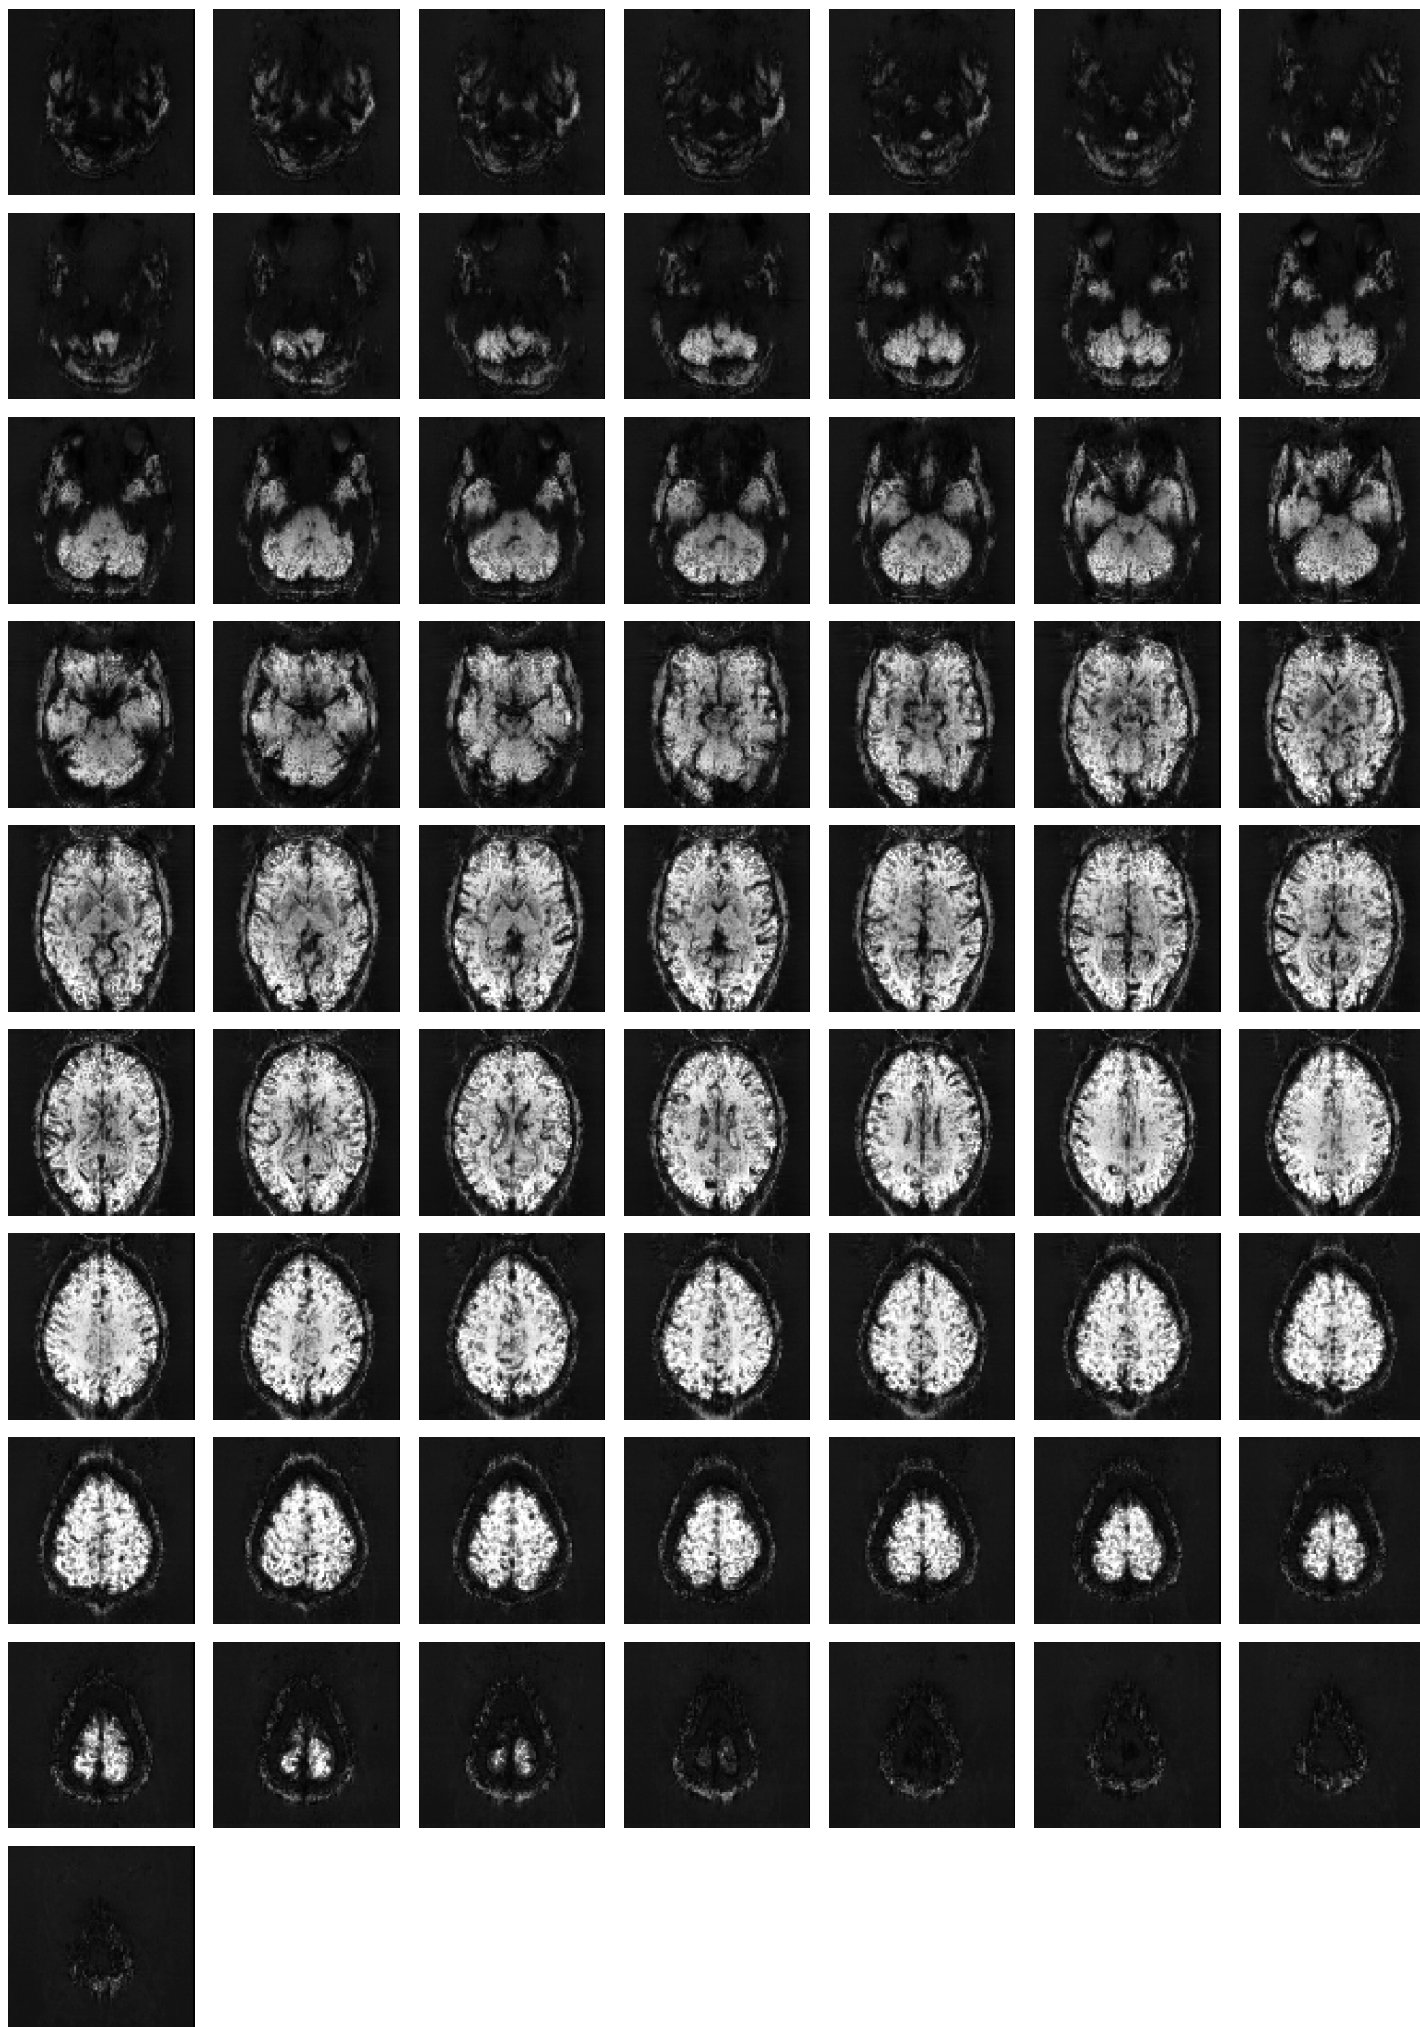

Mean EPI

Brain mask

tSNR

motion

fieldmap correction

coregistration