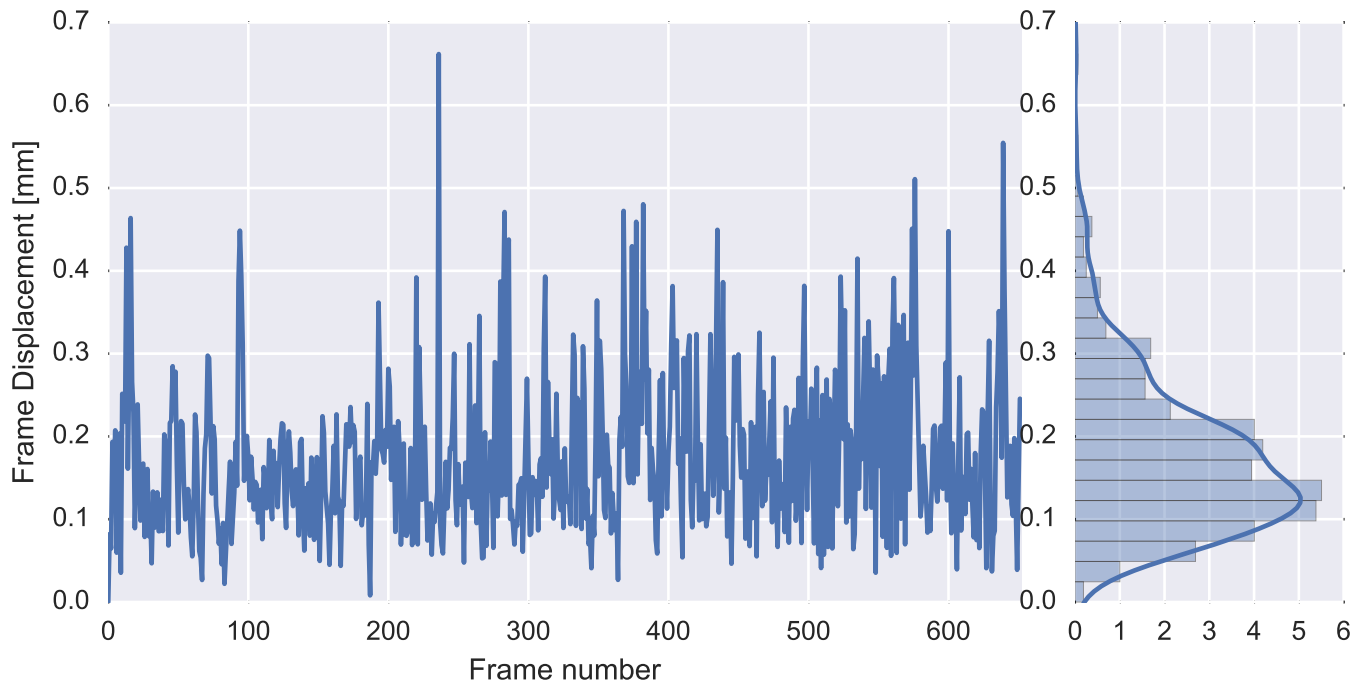

Mean EPI

Brain mask

tSNR

motion

fieldmap correction

coregistration