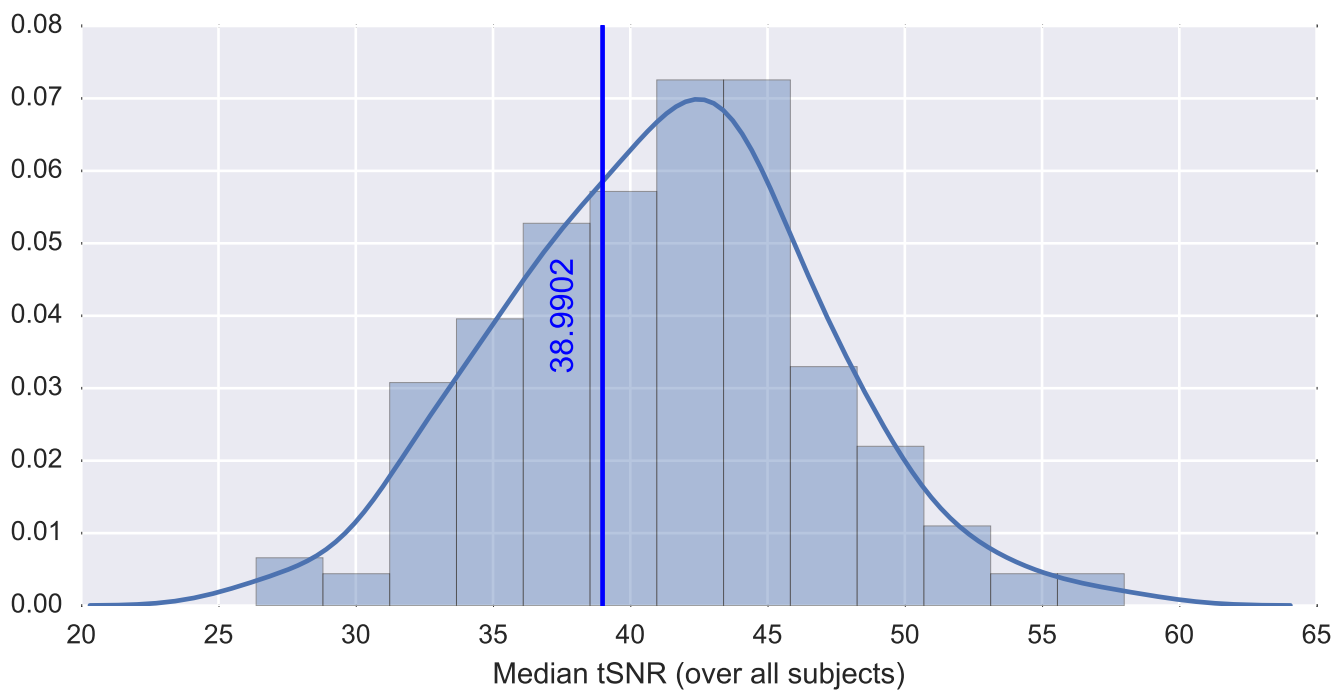

Mean EPI

Brain mask

tSNR

motion

fieldmap correction

coregistration