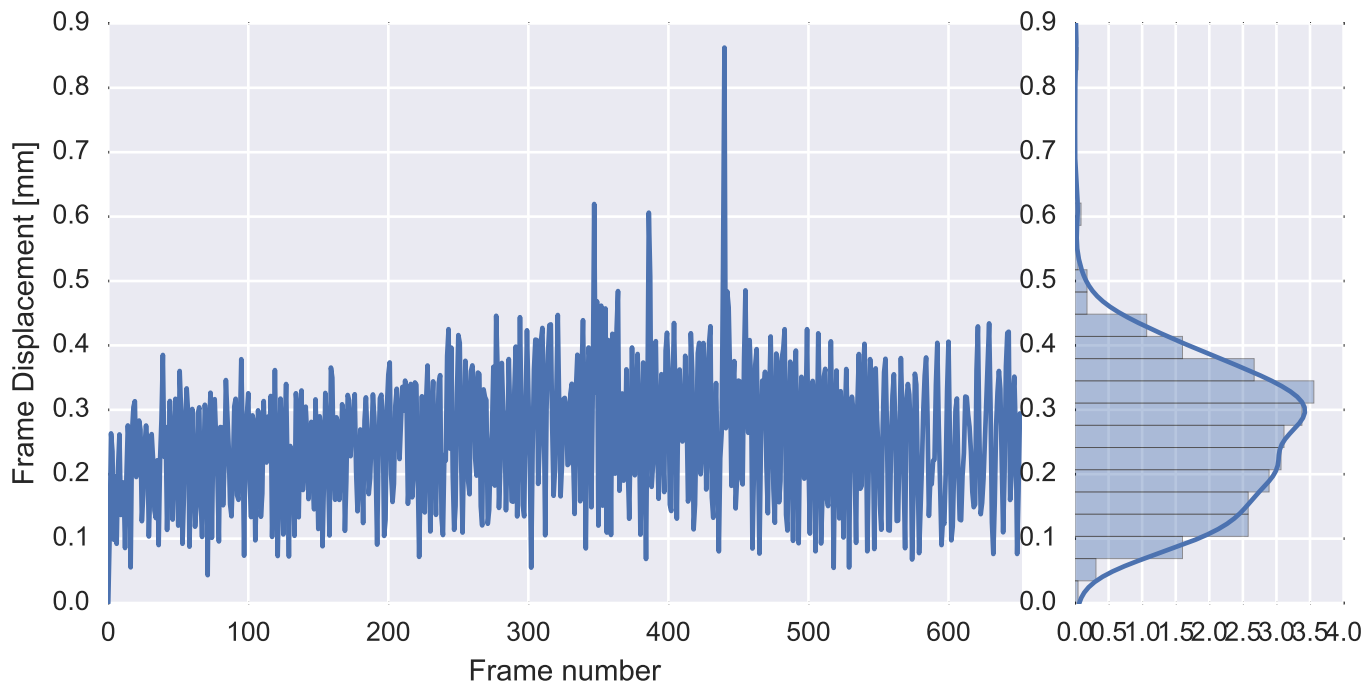

Mean EPI

Brain mask

tSNR

motion

fieldmap correction

coregistration