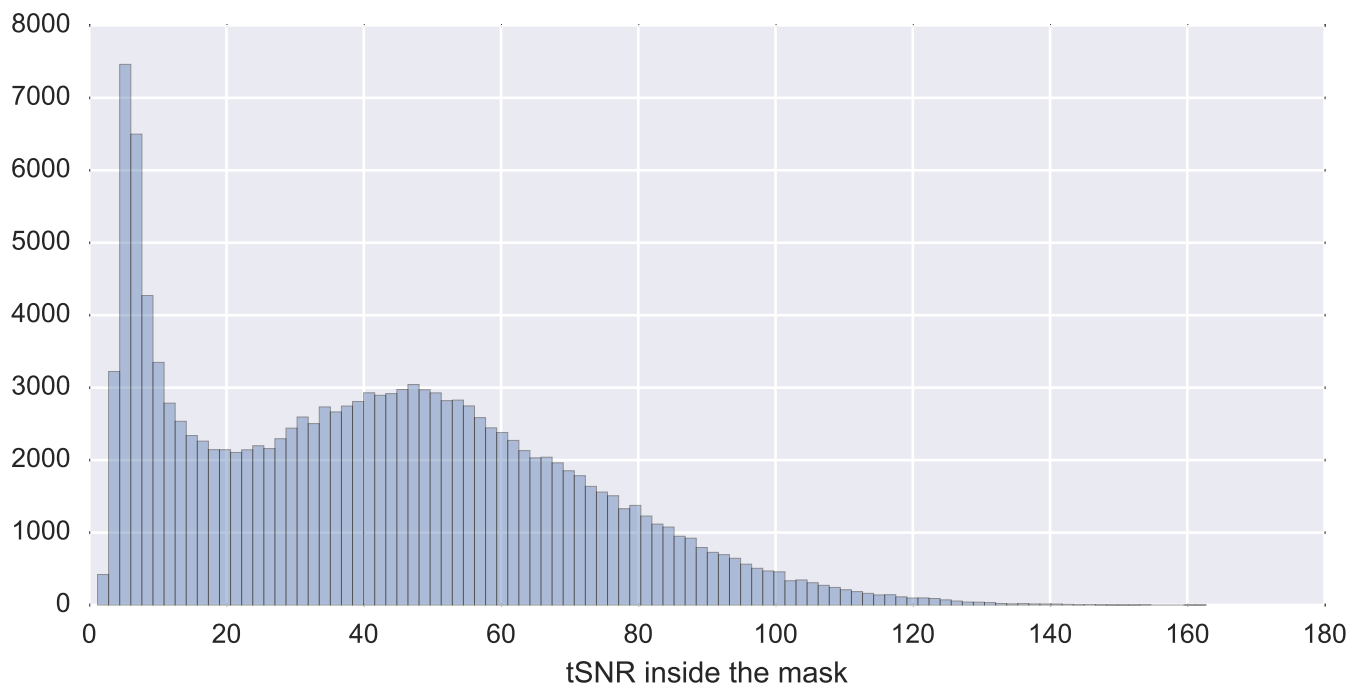

Mean EPI

Brain mask

tSNR

motion

fieldmap correction

coregistration