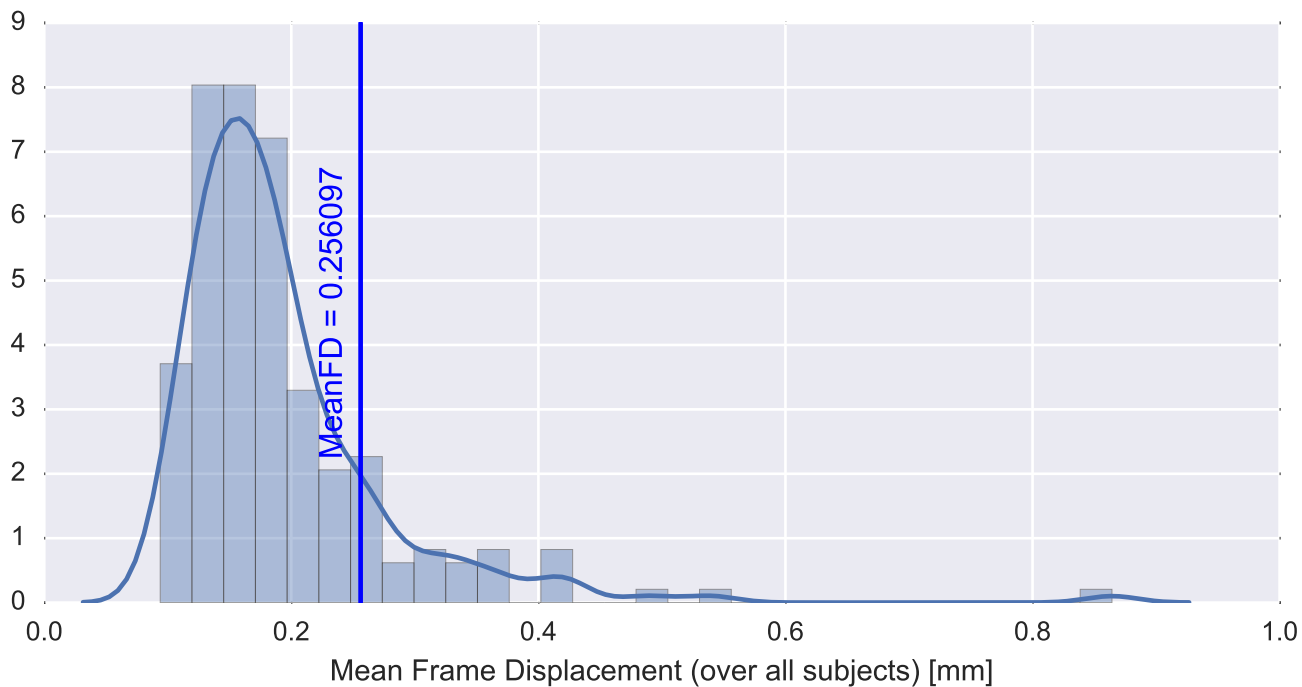

Mean EPI

Brain mask

tSNR

motion

fieldmap correction

coregistration