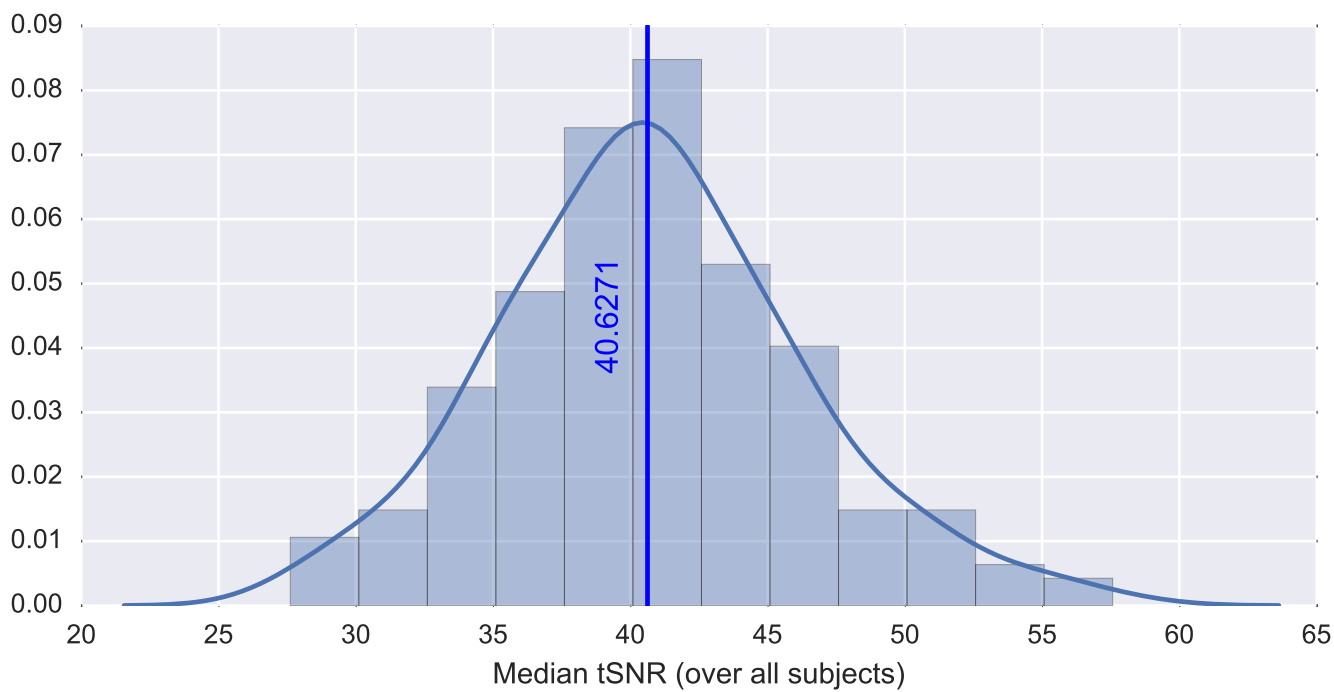

Mean EPI

Brain mask

tSNR

motion

fieldmap correction

coregistration