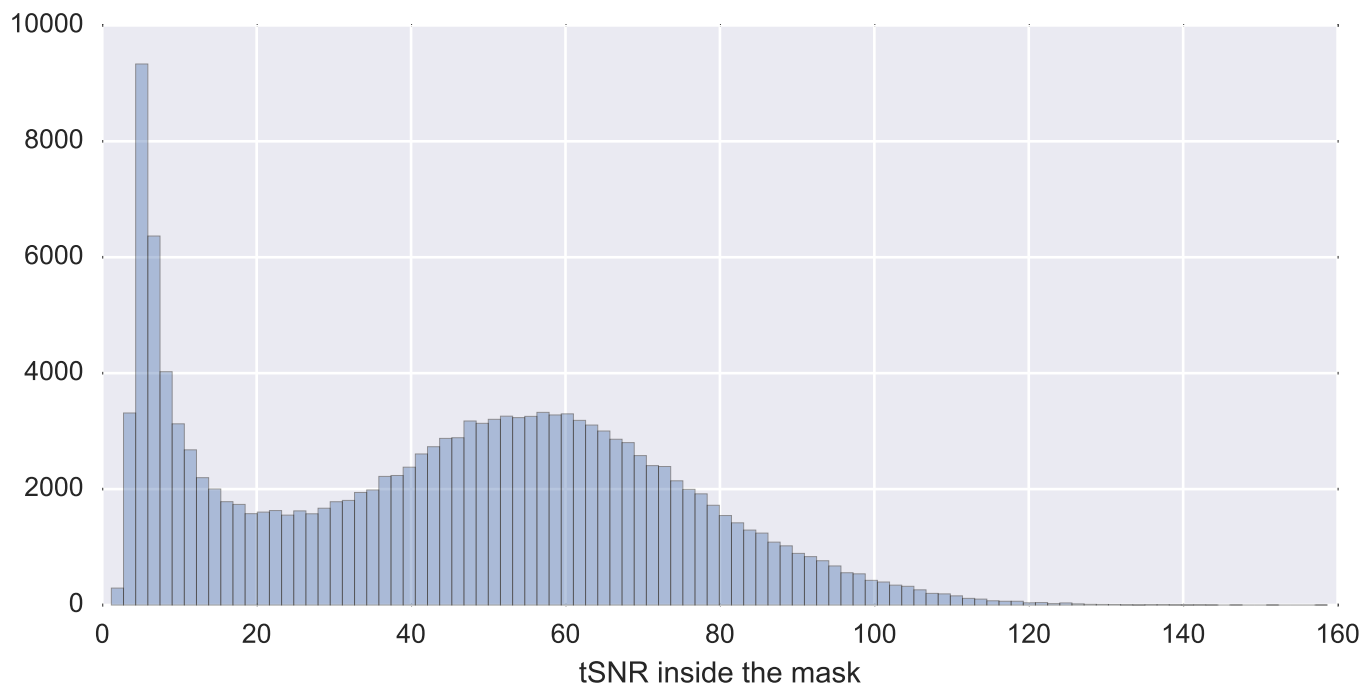

Mean EPI

Brain mask

tSNR

motion

fieldmap correction

coregistration