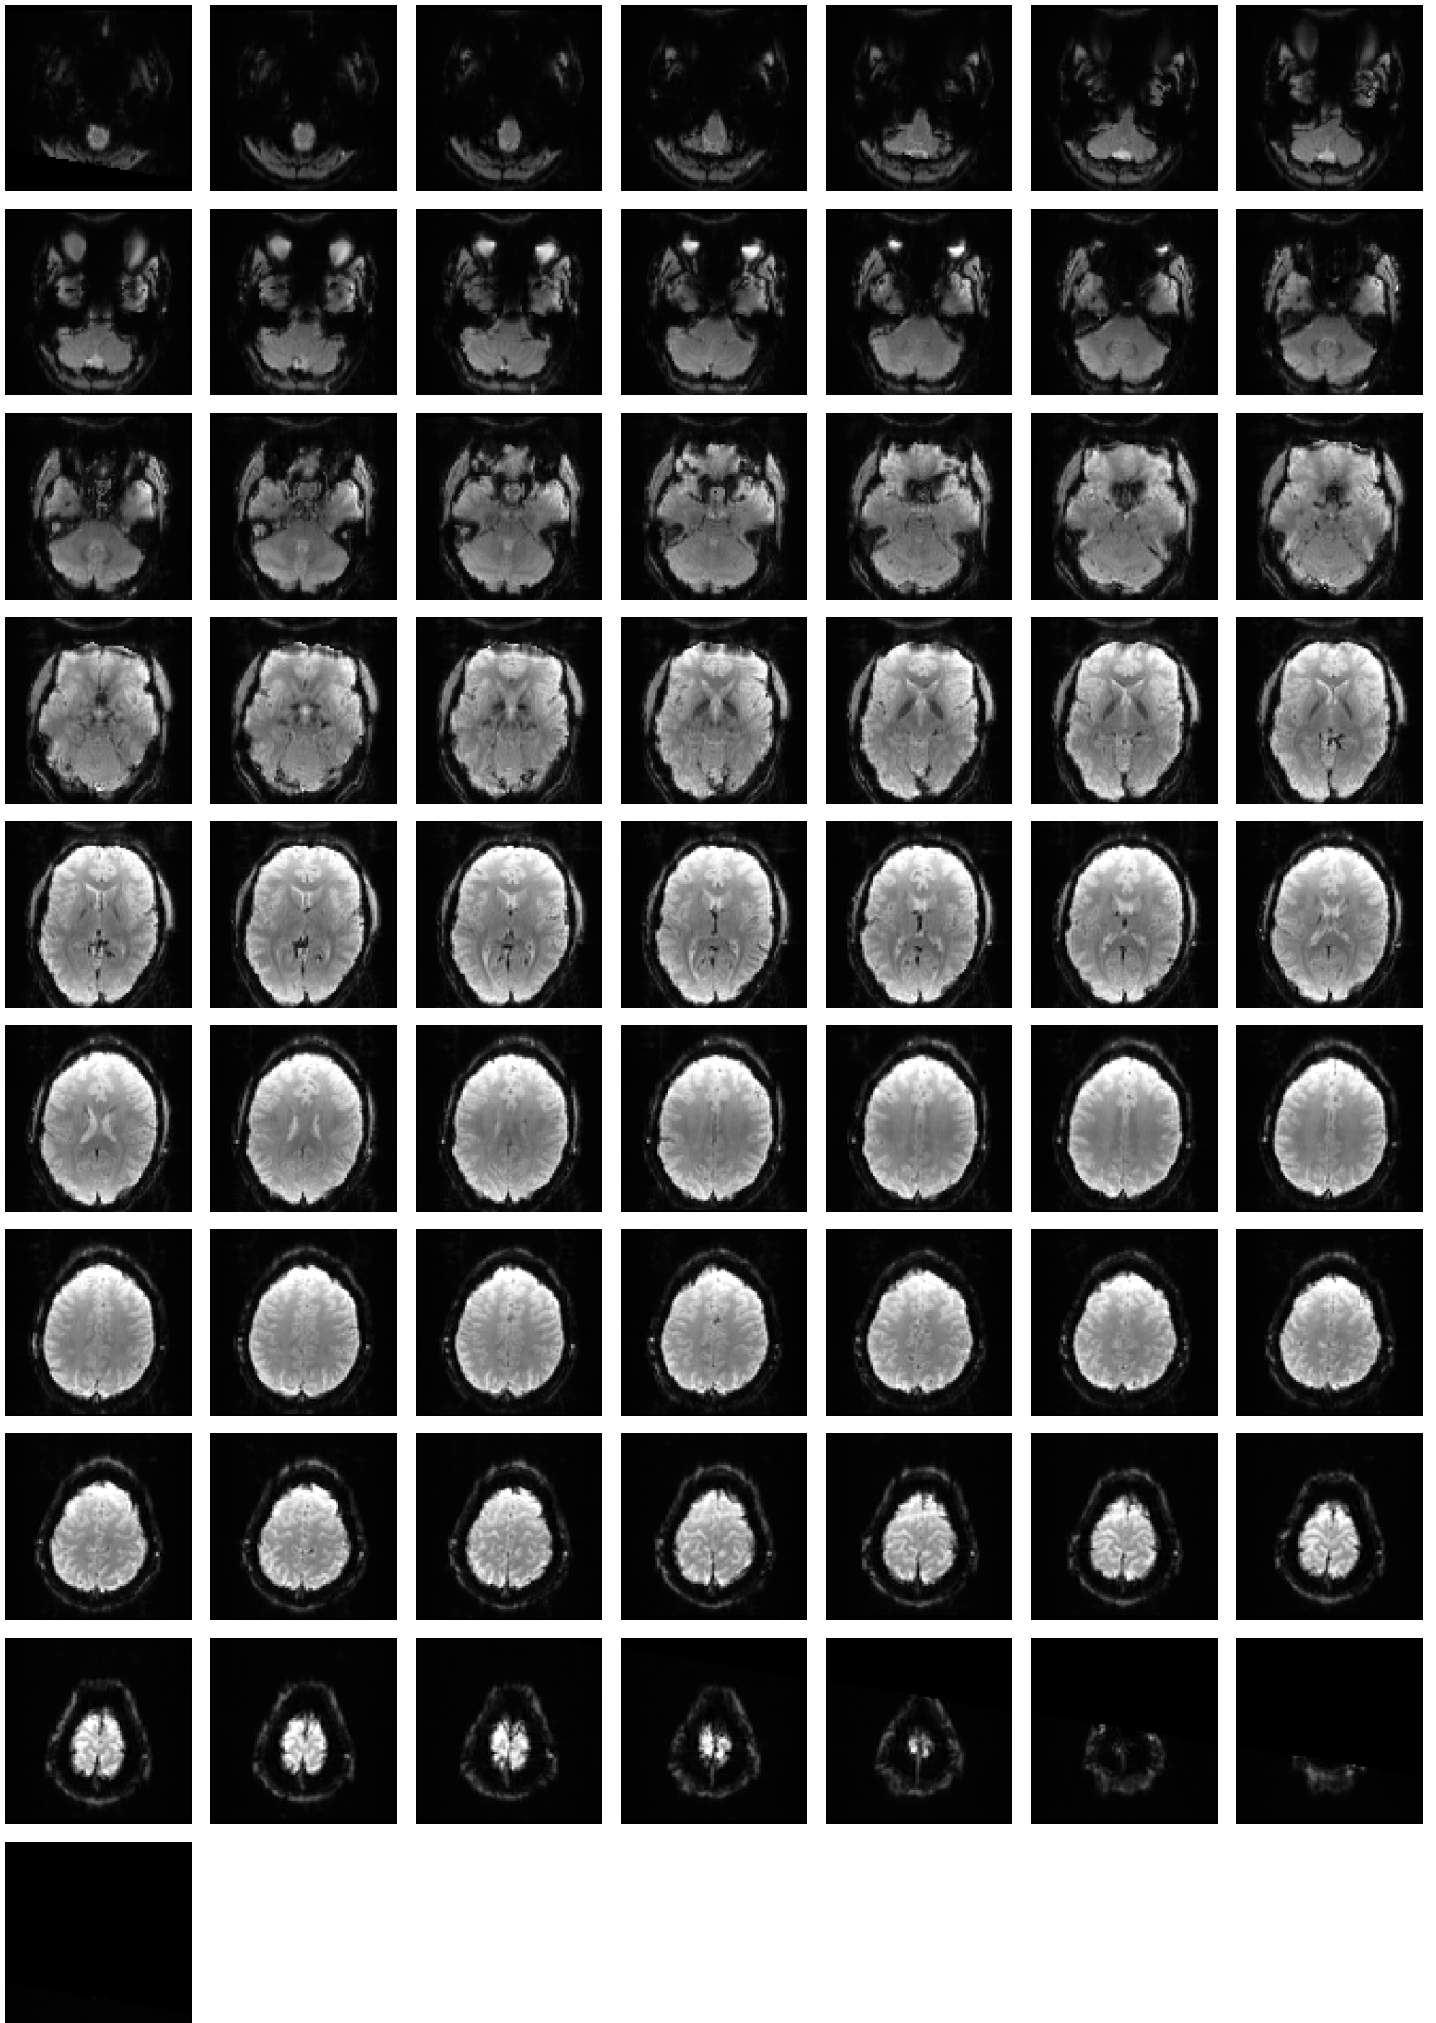

Mean EPI

Brain mask

tSNR

motion

fieldmap correction

coregistration