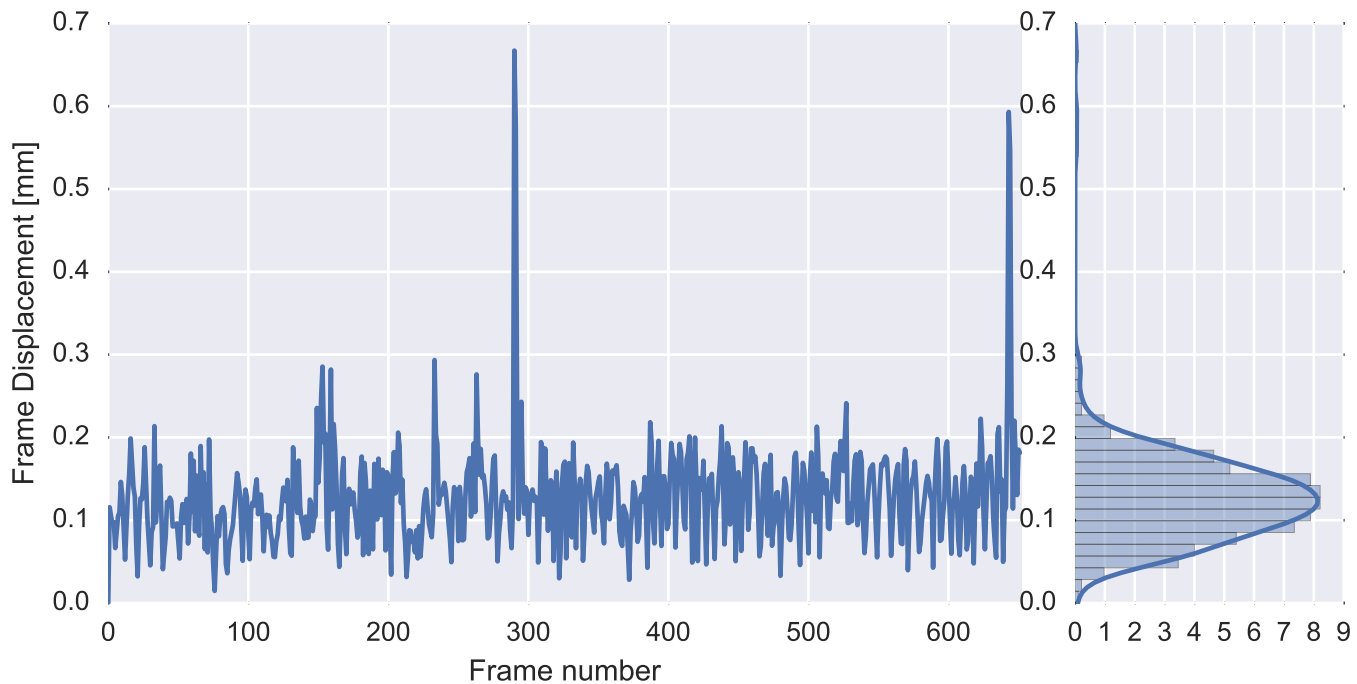

Mean EPI

Brain mask

tSNR

motion

fieldmap correction

coregistration