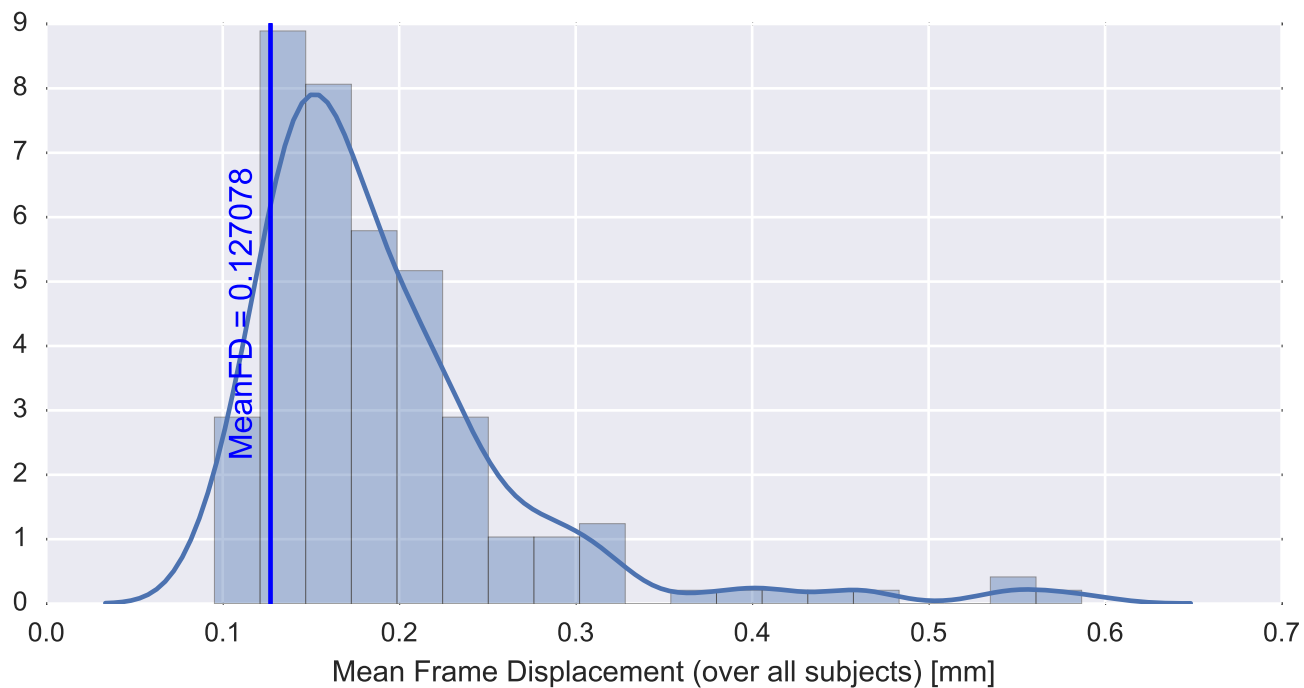

Mean EPI

Brain mask

tSNR

motion

fieldmap correction

coregistration