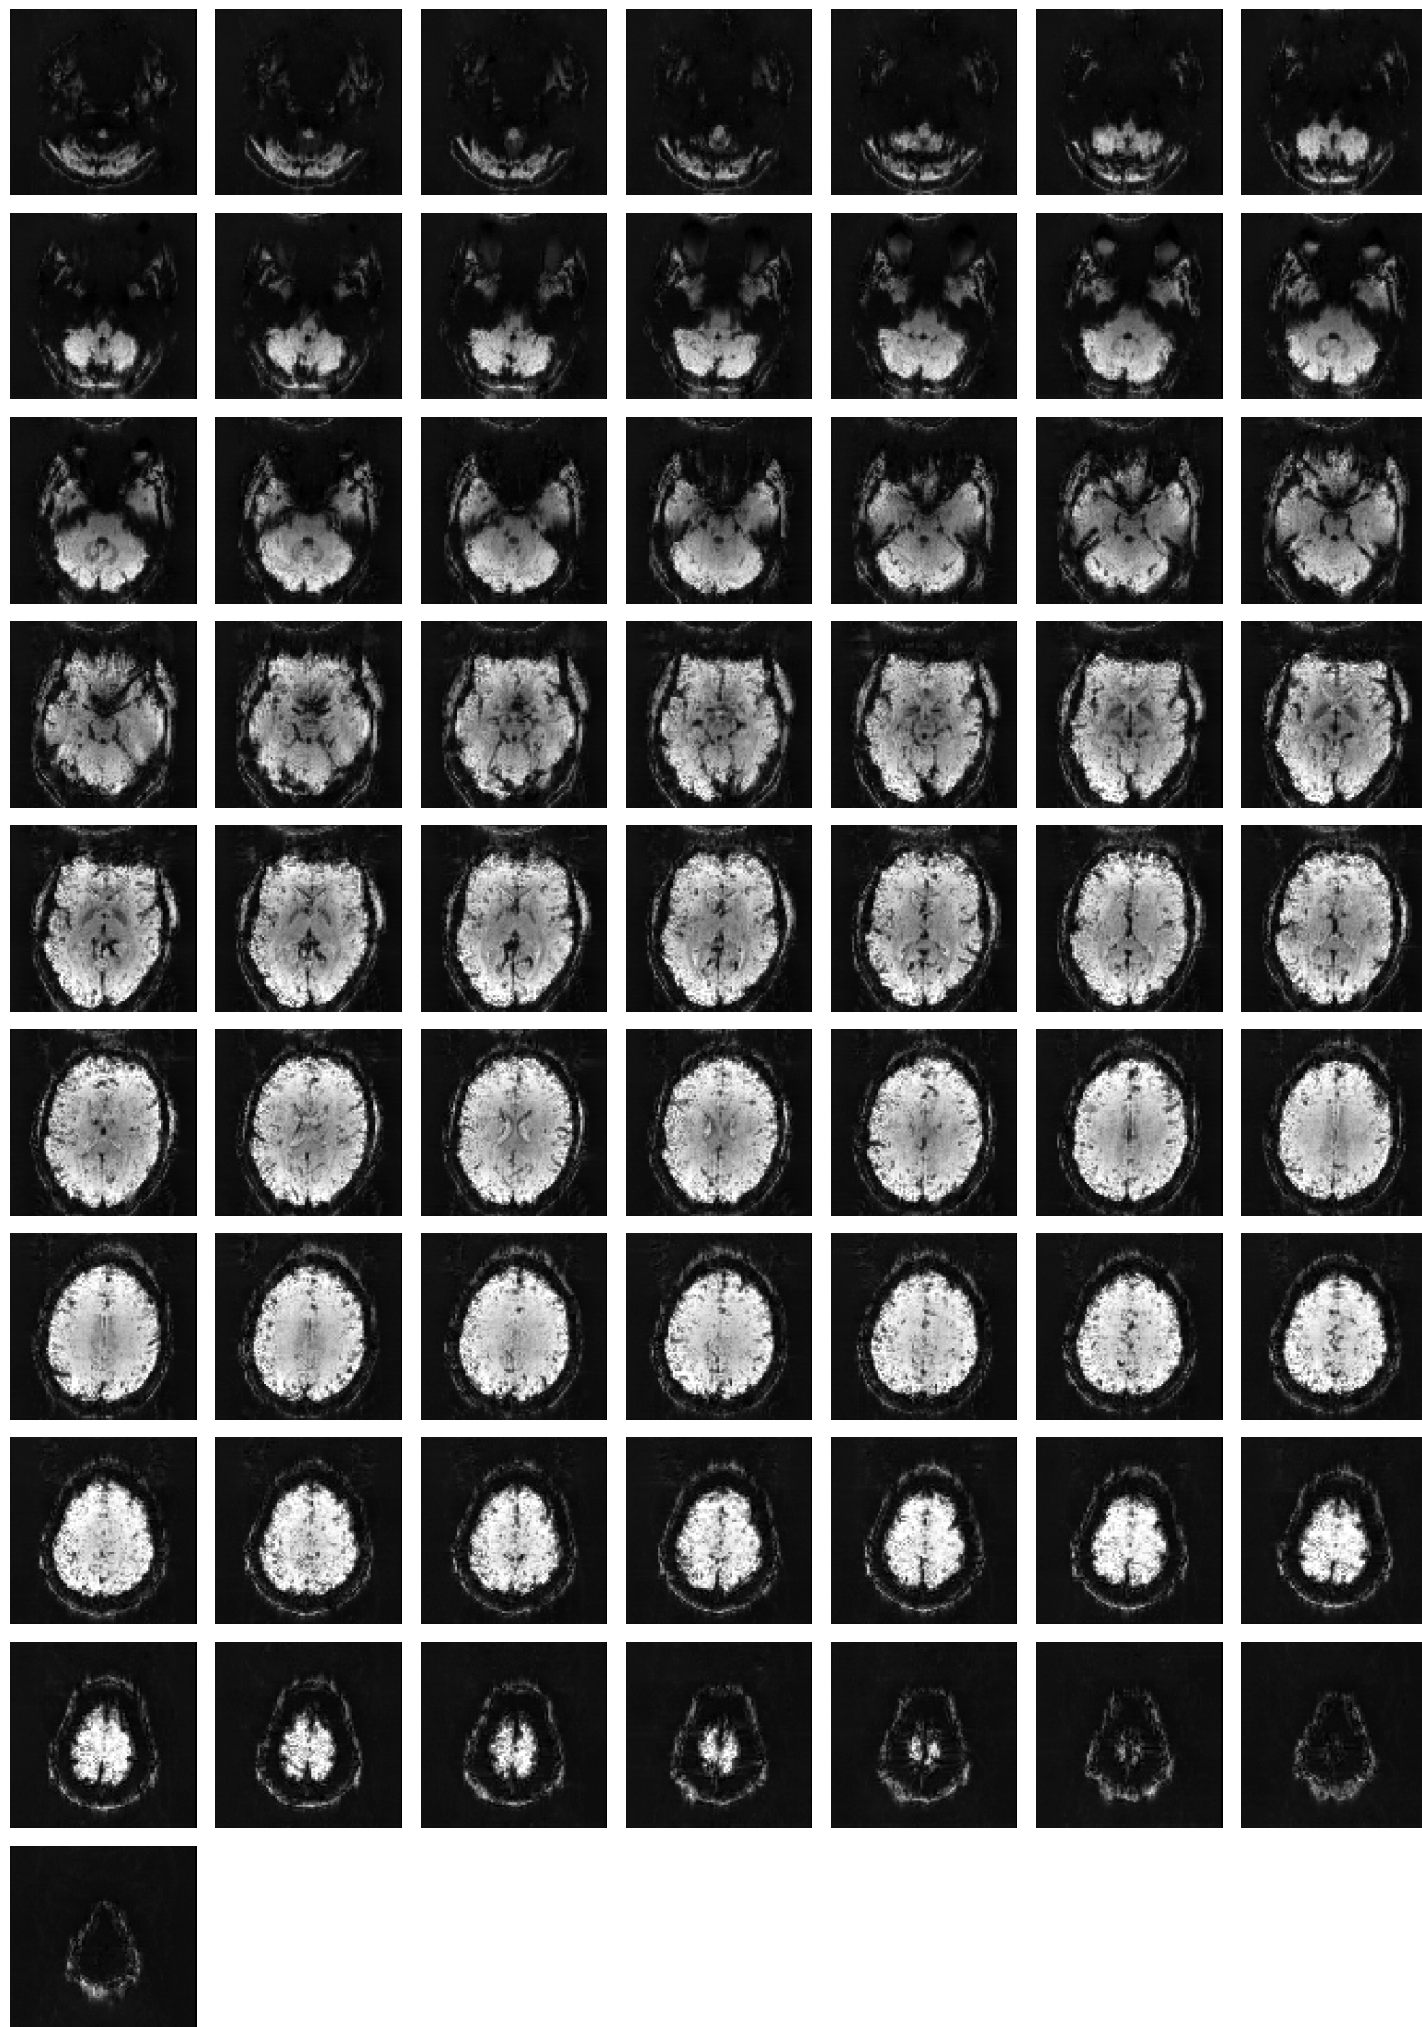

Mean EPI

Brain mask

tSNR

motion

fieldmap correction

coregistration