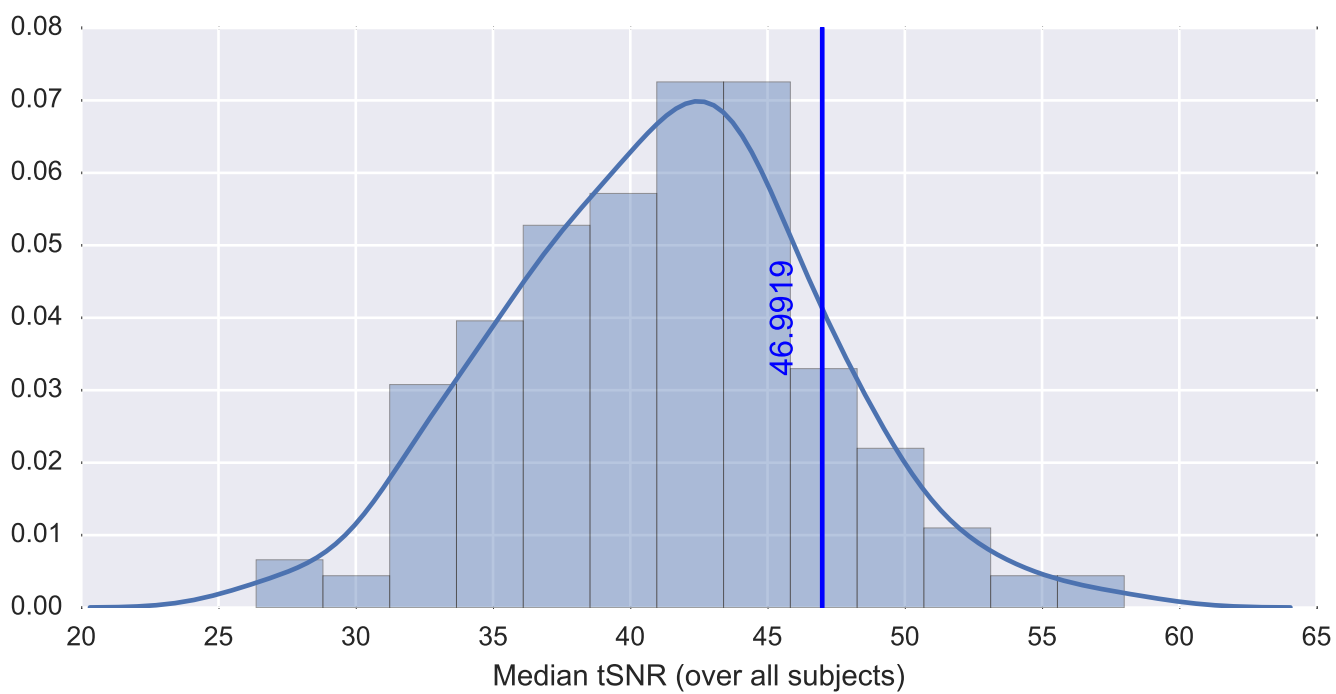

Mean EPI

Brain mask

tSNR

motion

fieldmap correction

coregistration