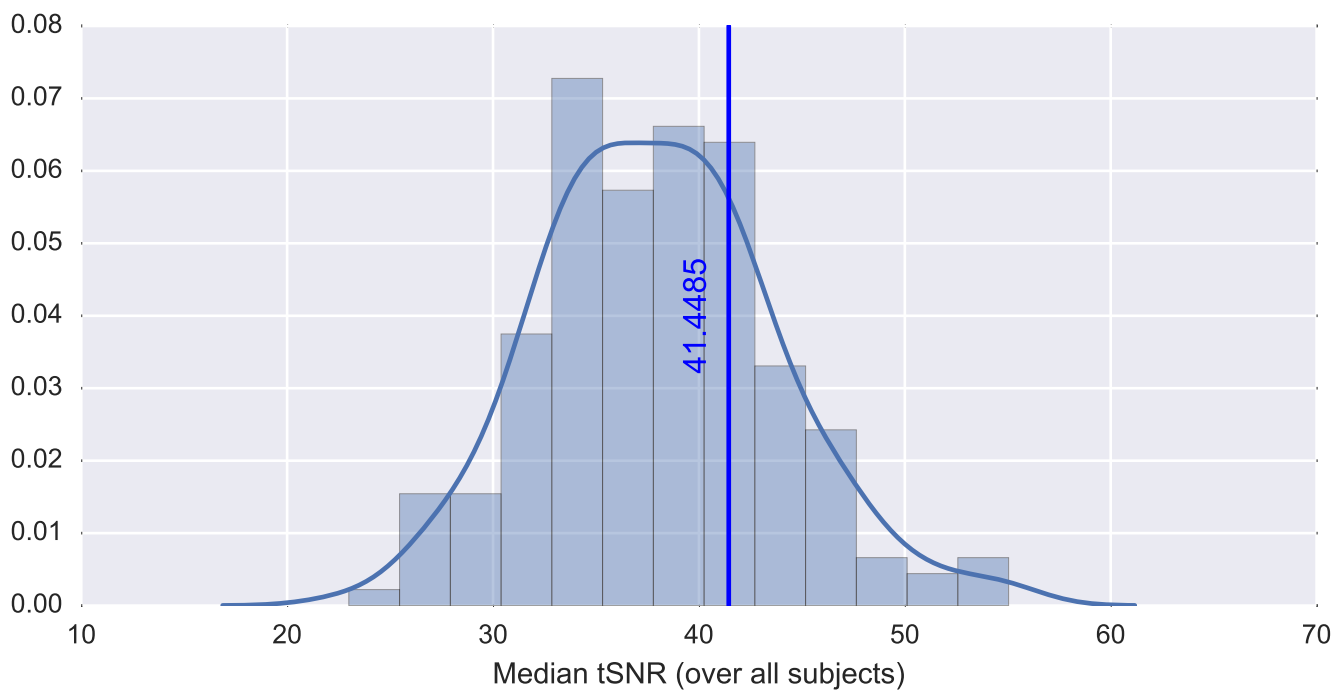

Mean EPI

Brain mask

tSNR

motion

fieldmap correction

coregistration