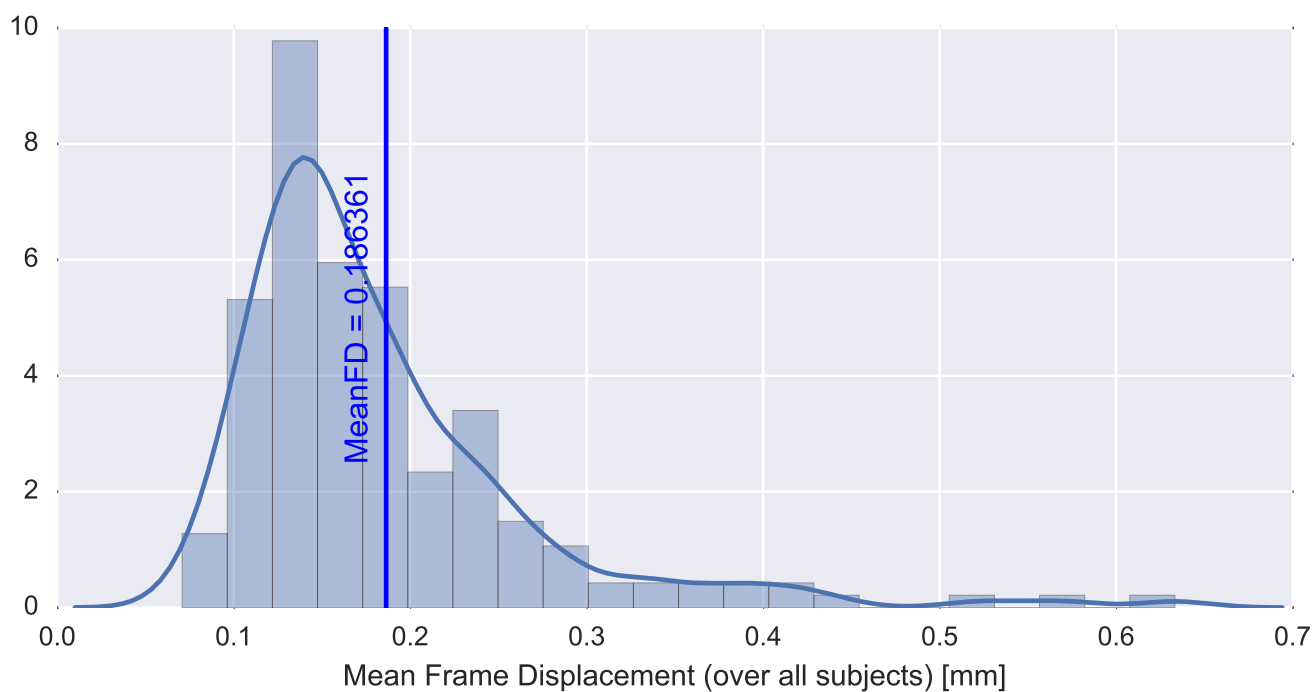

Mean EPI

Brain mask

tSNR

motion

fieldmap correction

coregistration