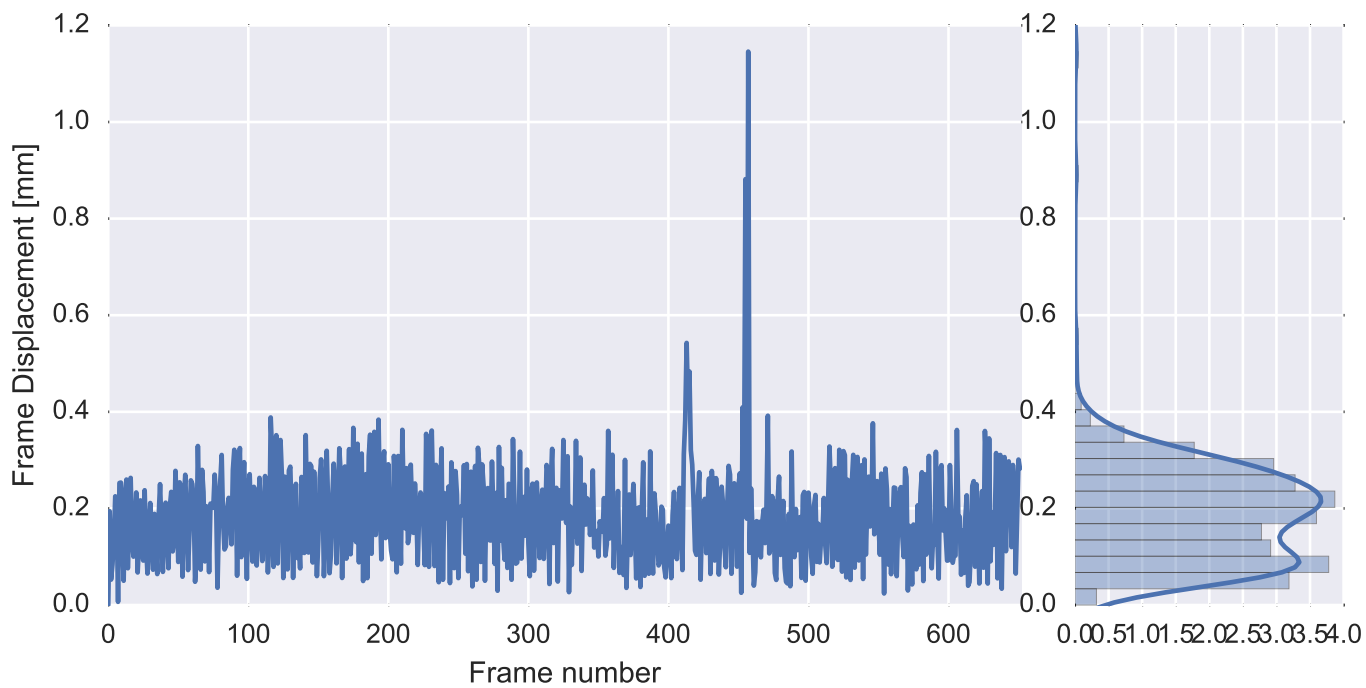

Mean EPI

Brain mask

tSNR

motion

fieldmap correction

coregistration