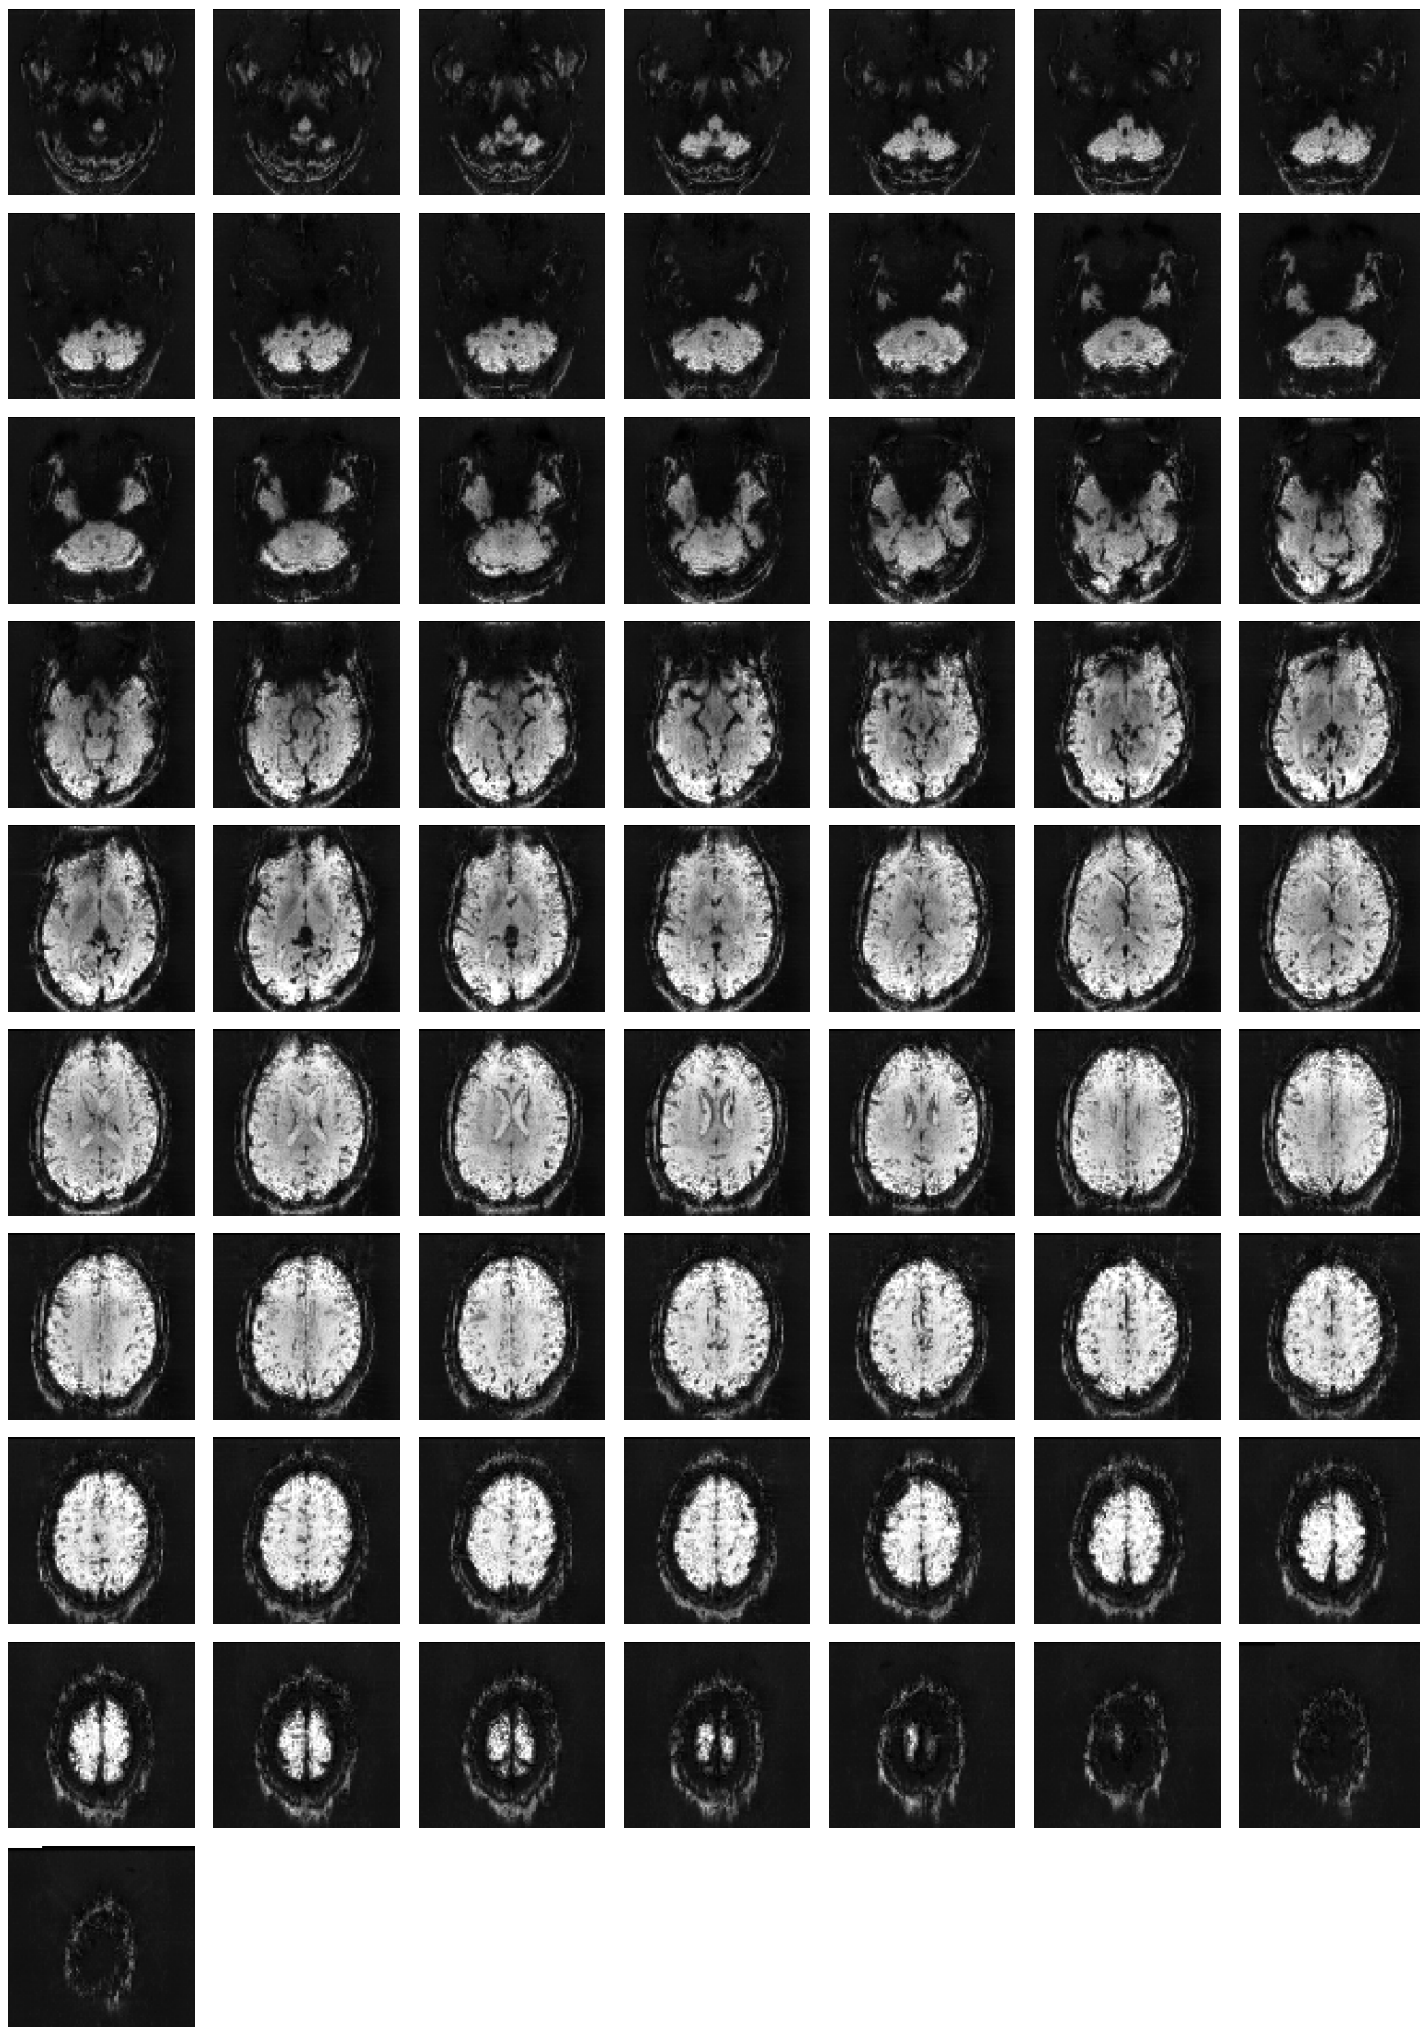

Mean EPI

Brain mask

tSNR

motion

fieldmap correction

coregistration