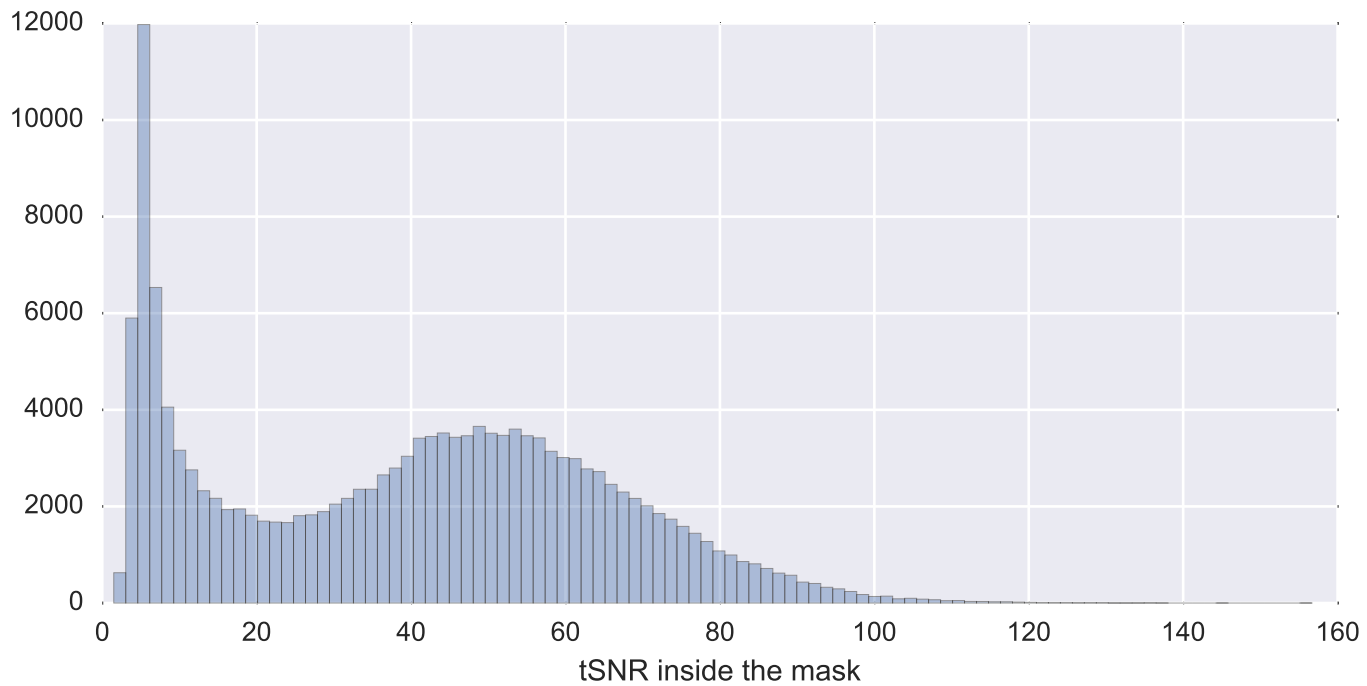

Mean EPI

Brain mask

tSNR

motion

fieldmap correction

coregistration