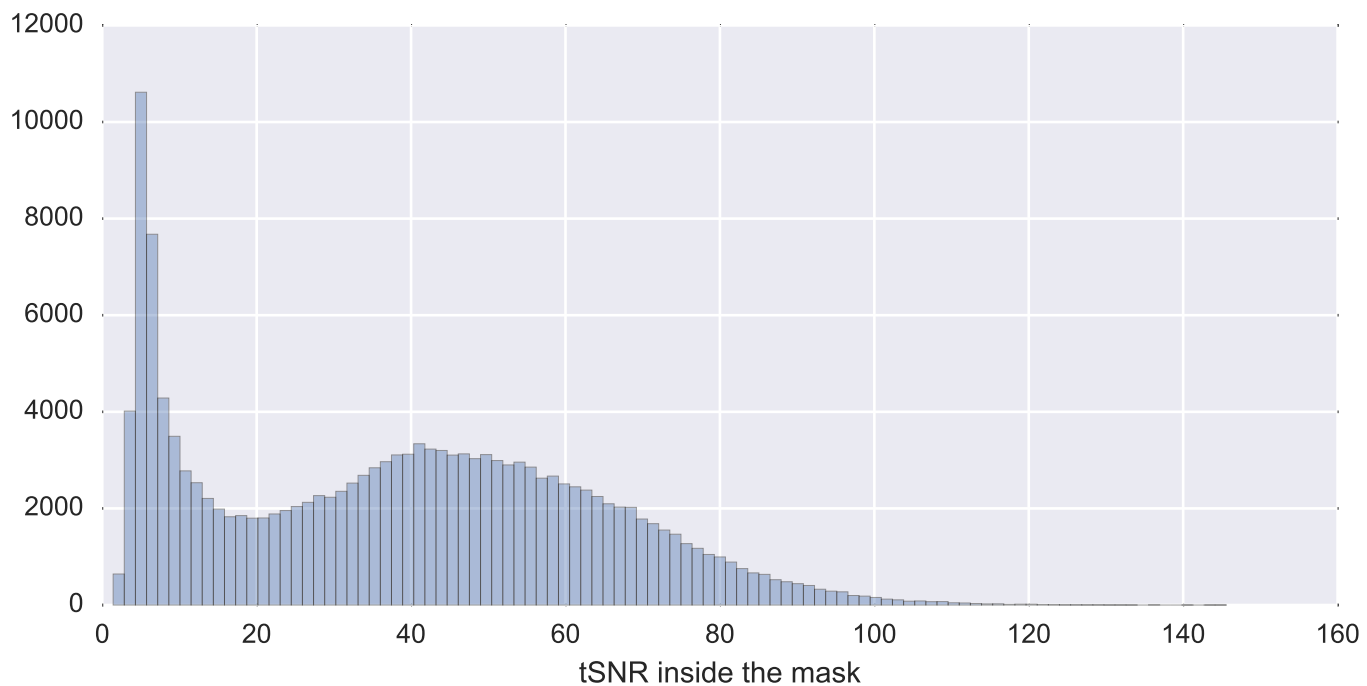

Mean EPI

Brain mask

tSNR

motion

fieldmap correction

coregistration