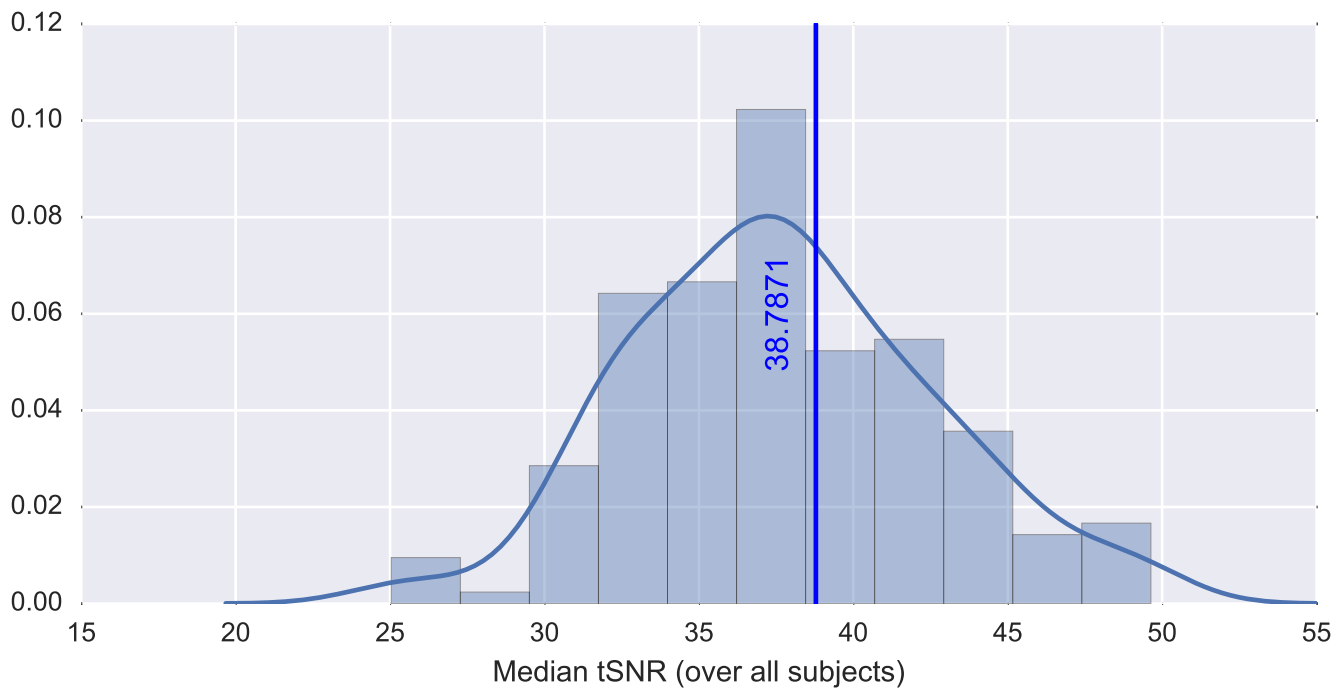

Mean EPI

Brain mask

tSNR

motion

fieldmap correction

coregistration