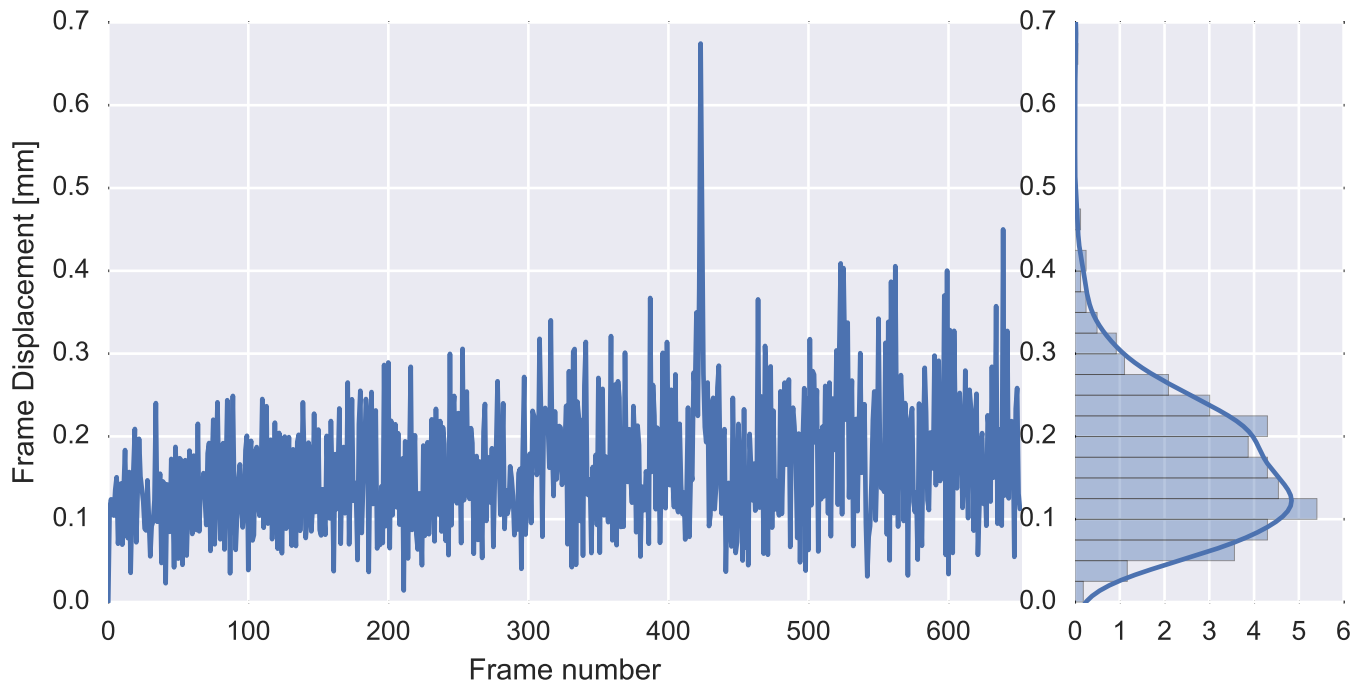

Mean EPI

Brain mask

tSNR

motion

fieldmap correction

coregistration