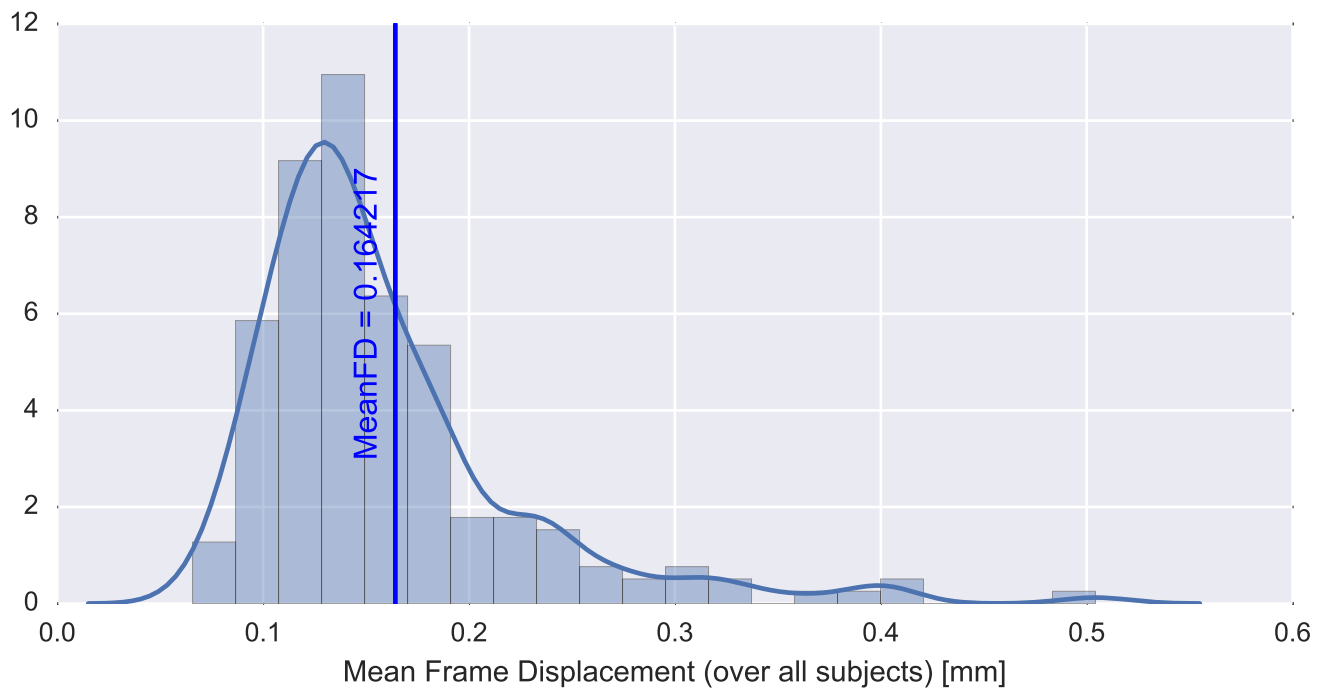

Mean EPI

Brain mask

tSNR

motion

fieldmap correction

coregistration