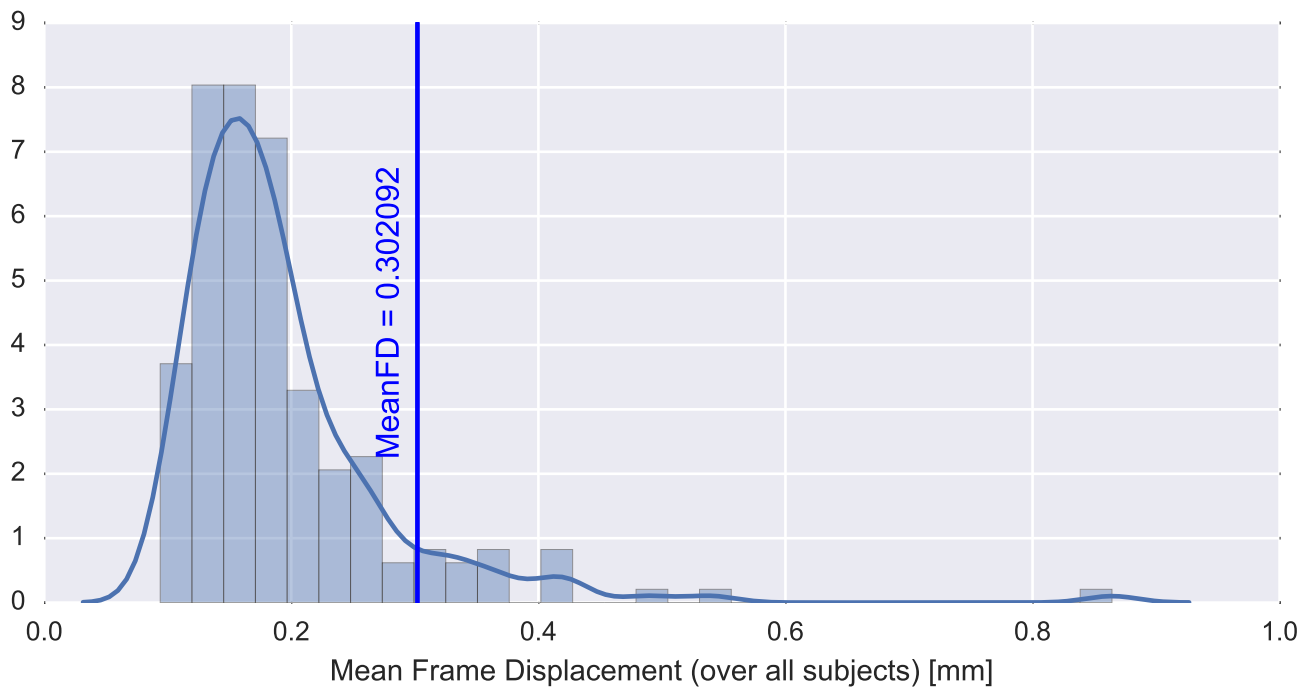

Mean EPI

Brain mask

tSNR

motion

fieldmap correction

coregistration