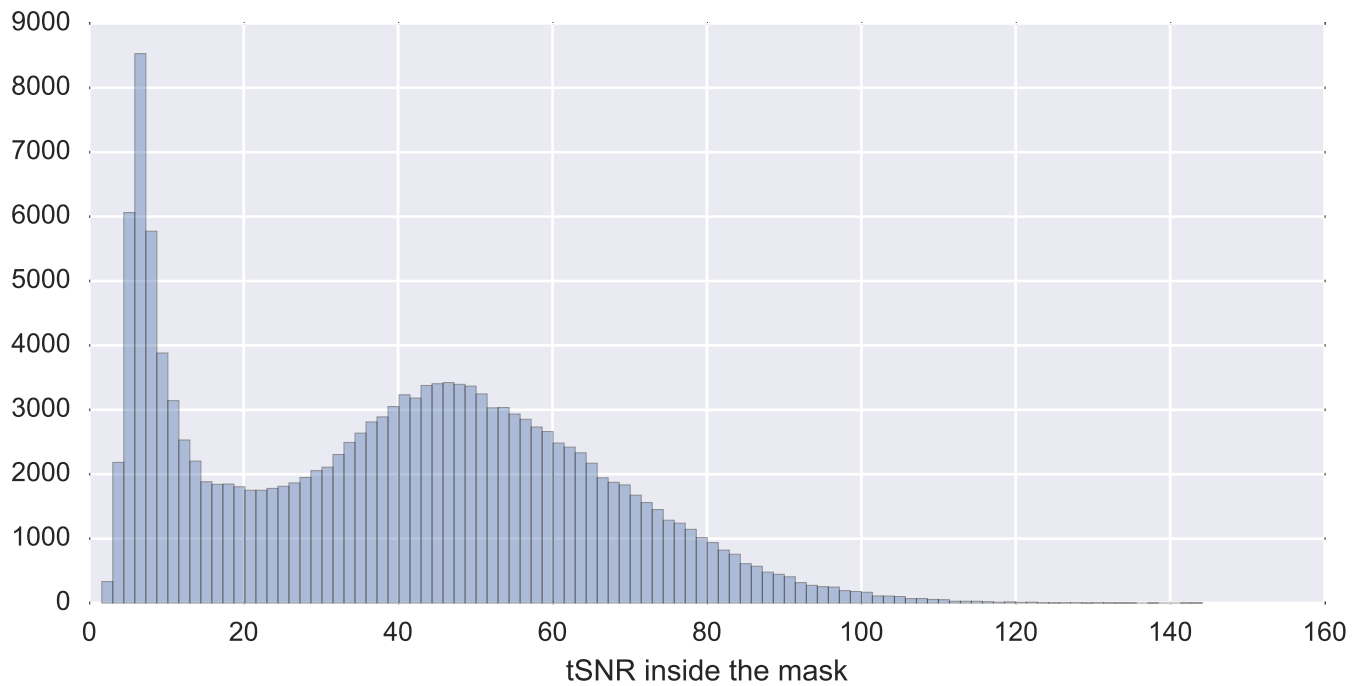

Mean EPI

Brain mask

tSNR

motion

fieldmap correction

coregistration