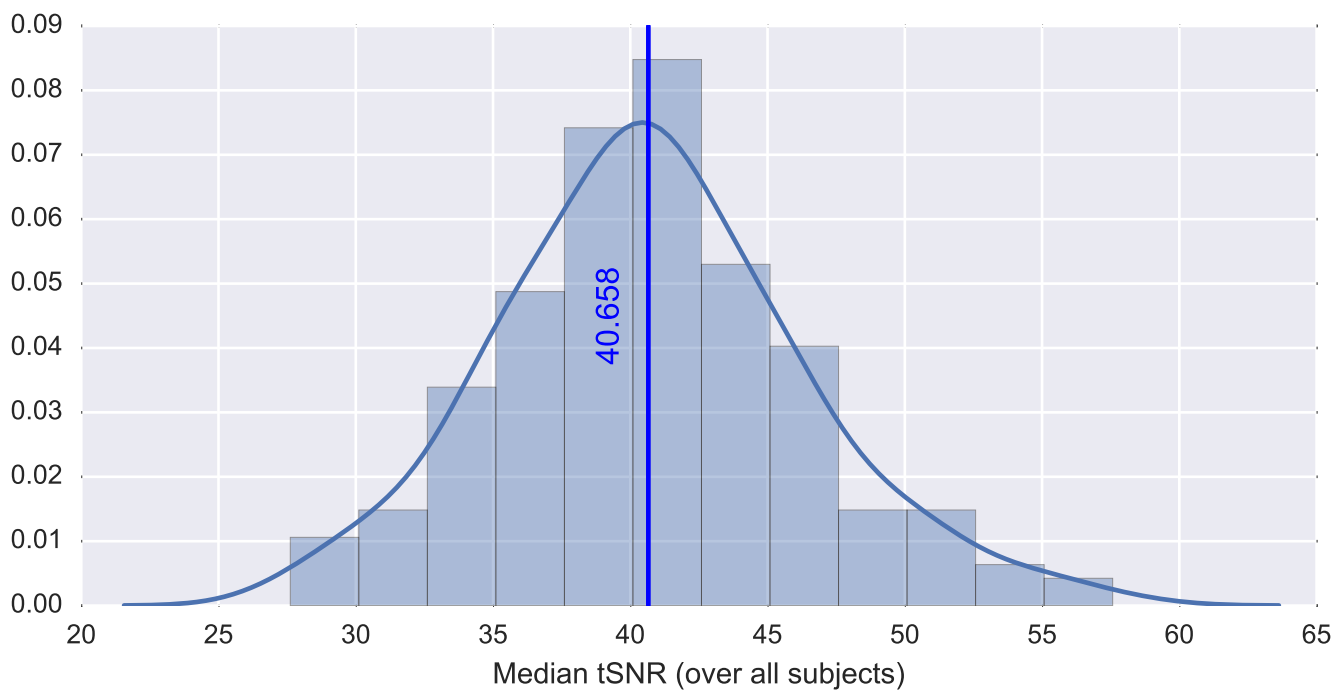

Mean EPI

Brain mask

tSNR

motion

fieldmap correction

coregistration