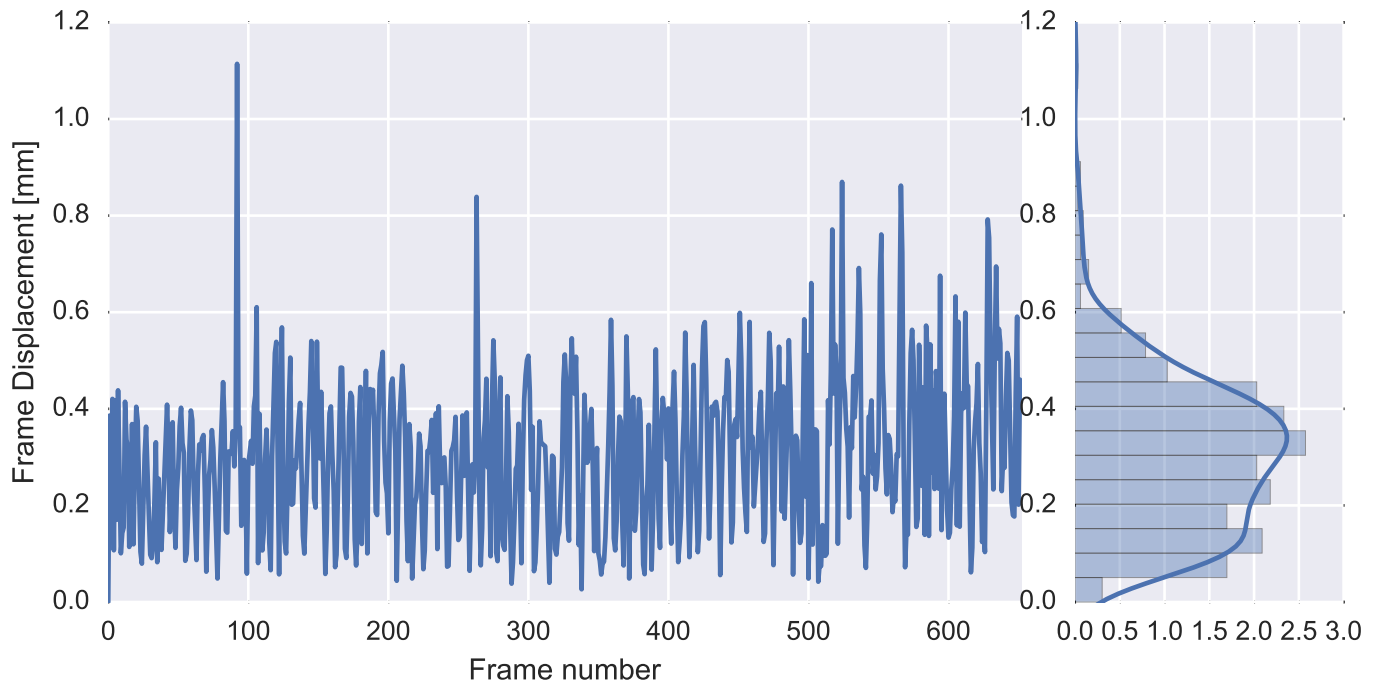

Mean EPI

Brain mask

tSNR

motion

fieldmap correction

coregistration