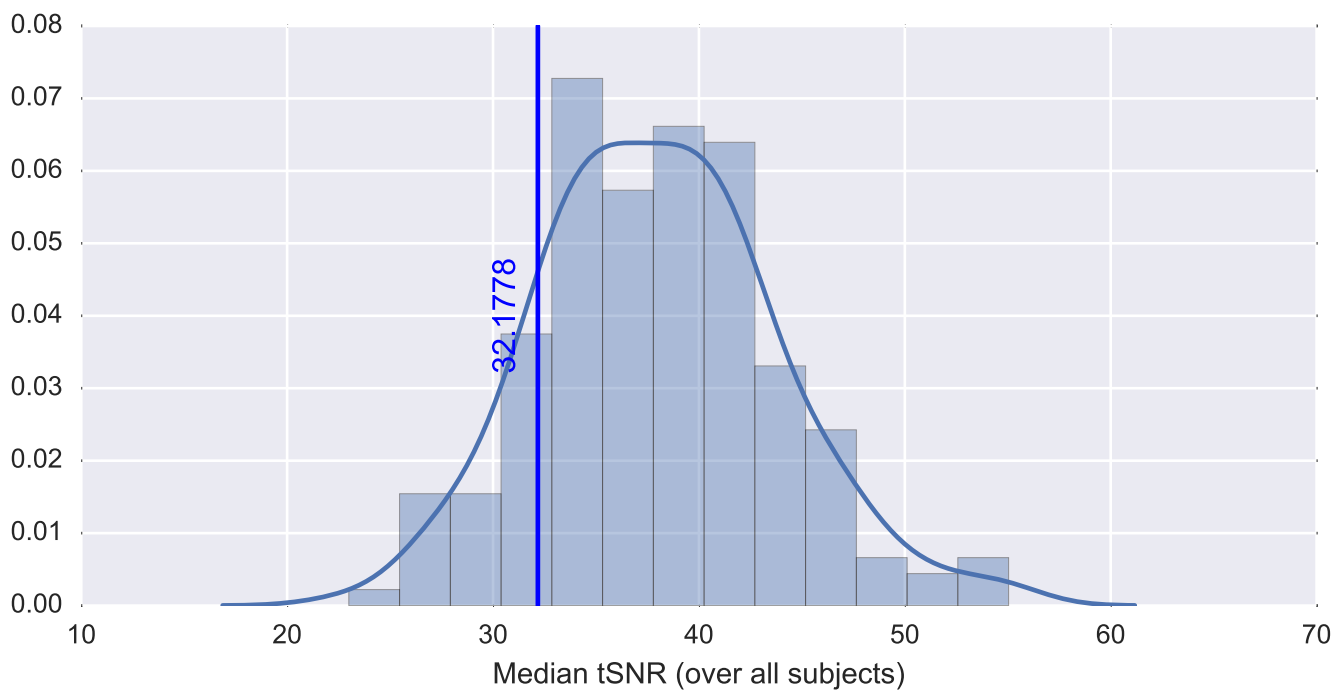

Mean EPI

Brain mask

tSNR

motion

fieldmap correction

coregistration