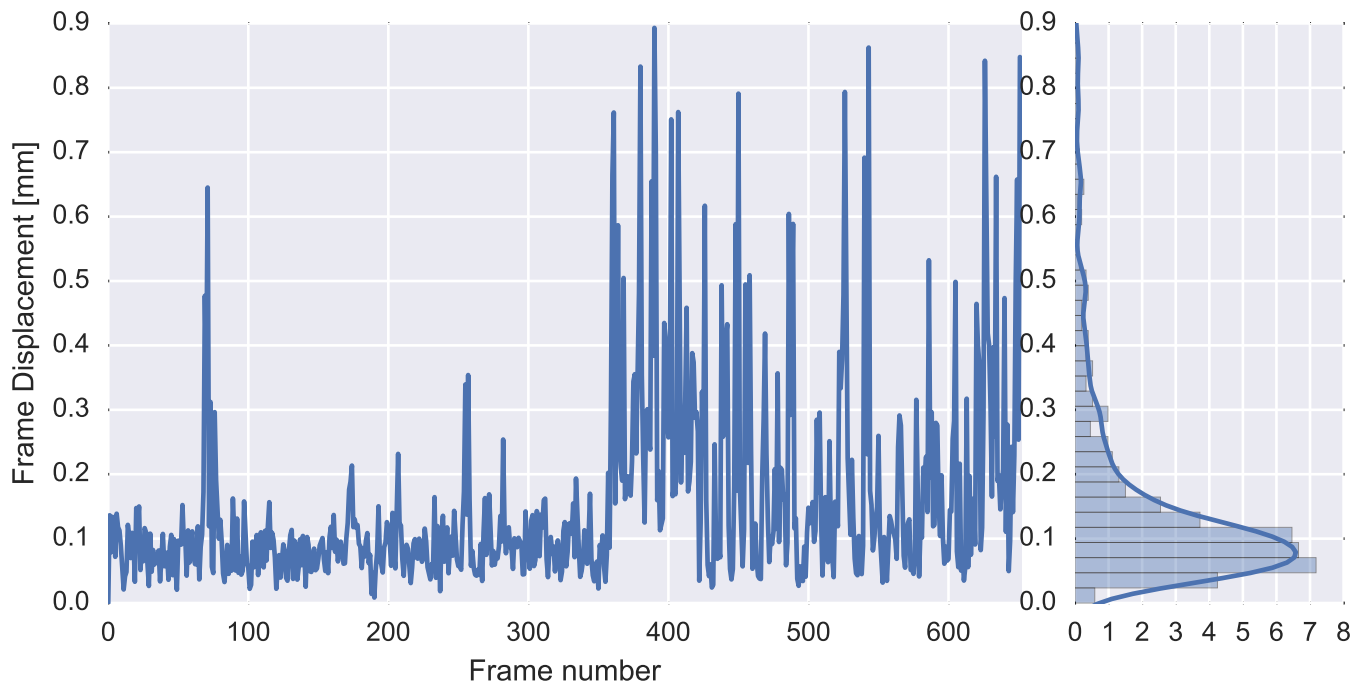

Mean EPI

Brain mask

tSNR

motion

fieldmap correction

coregistration