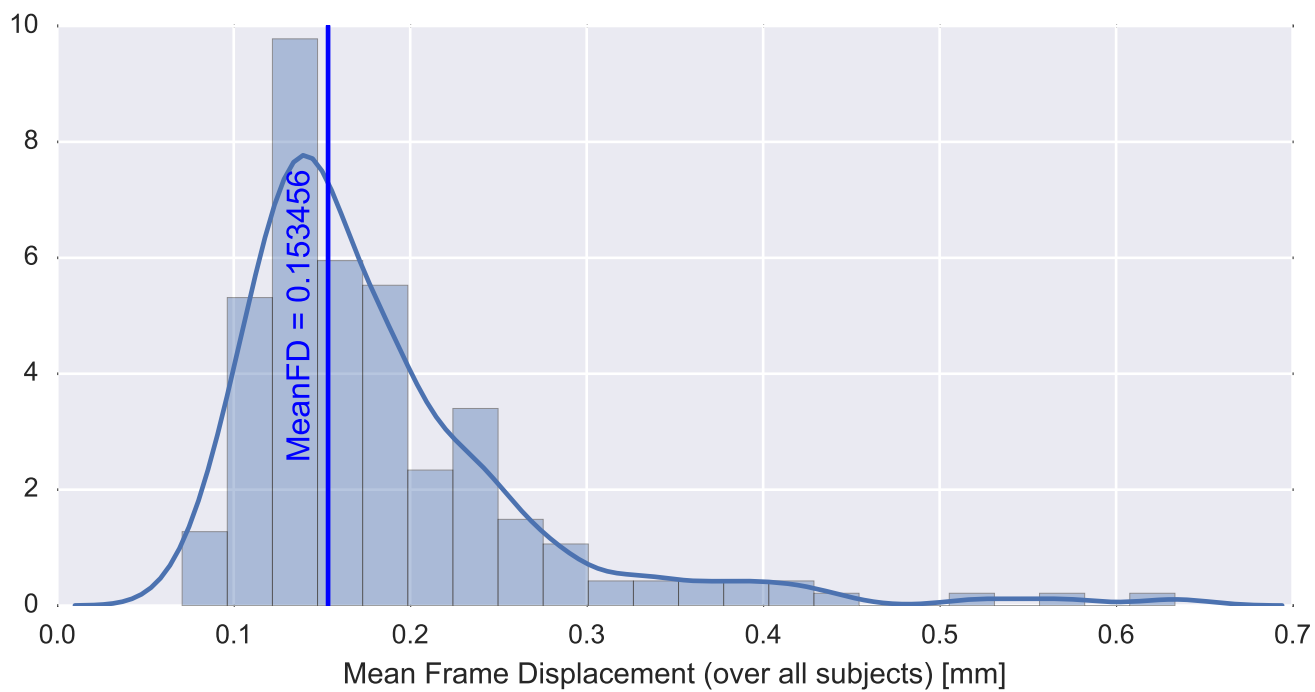

Mean EPI

Brain mask

tSNR

motion

fieldmap correction

coregistration