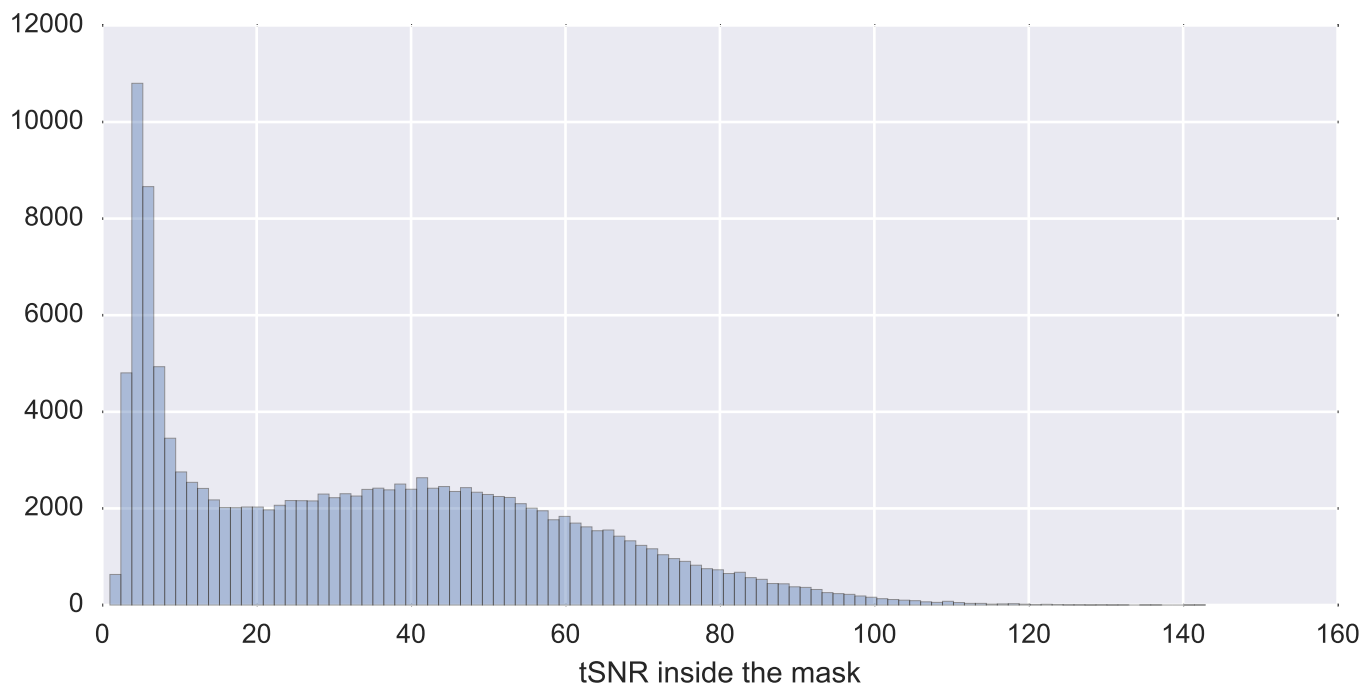

Mean EPI

Brain mask

tSNR

motion

fieldmap correction

coregistration