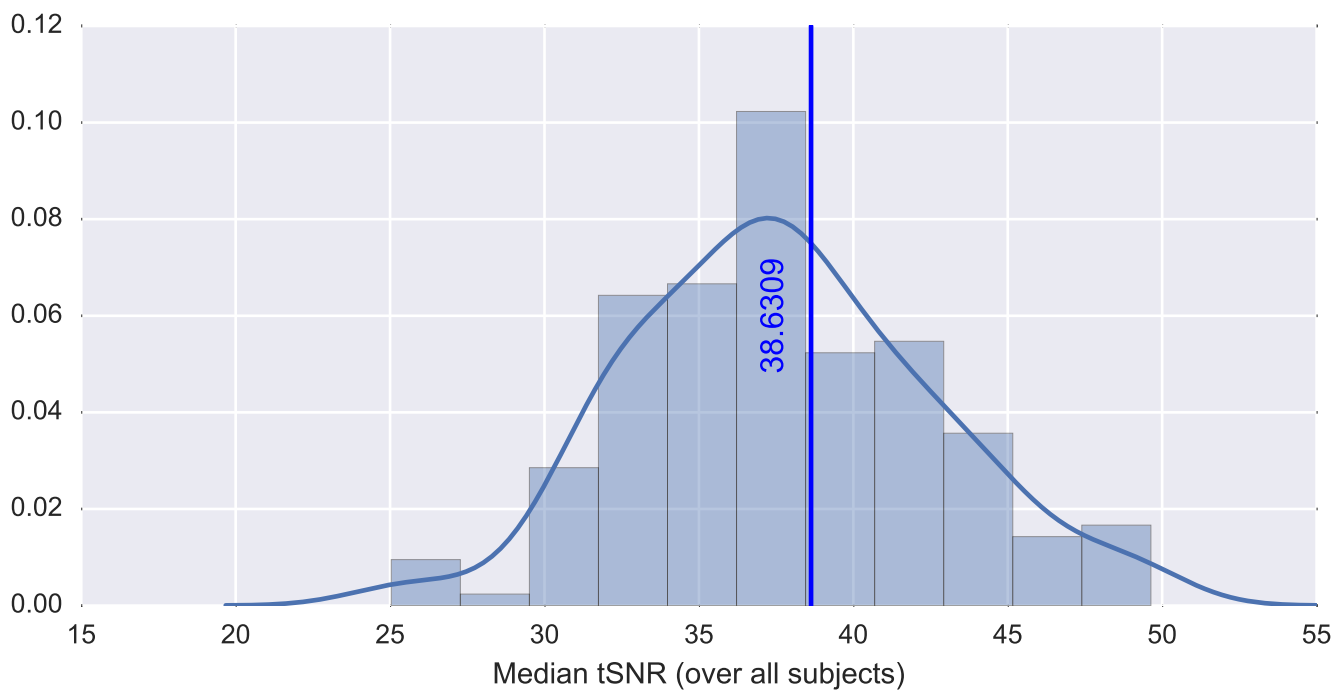

Mean EPI

Brain mask

tSNR

motion

fieldmap correction

coregistration