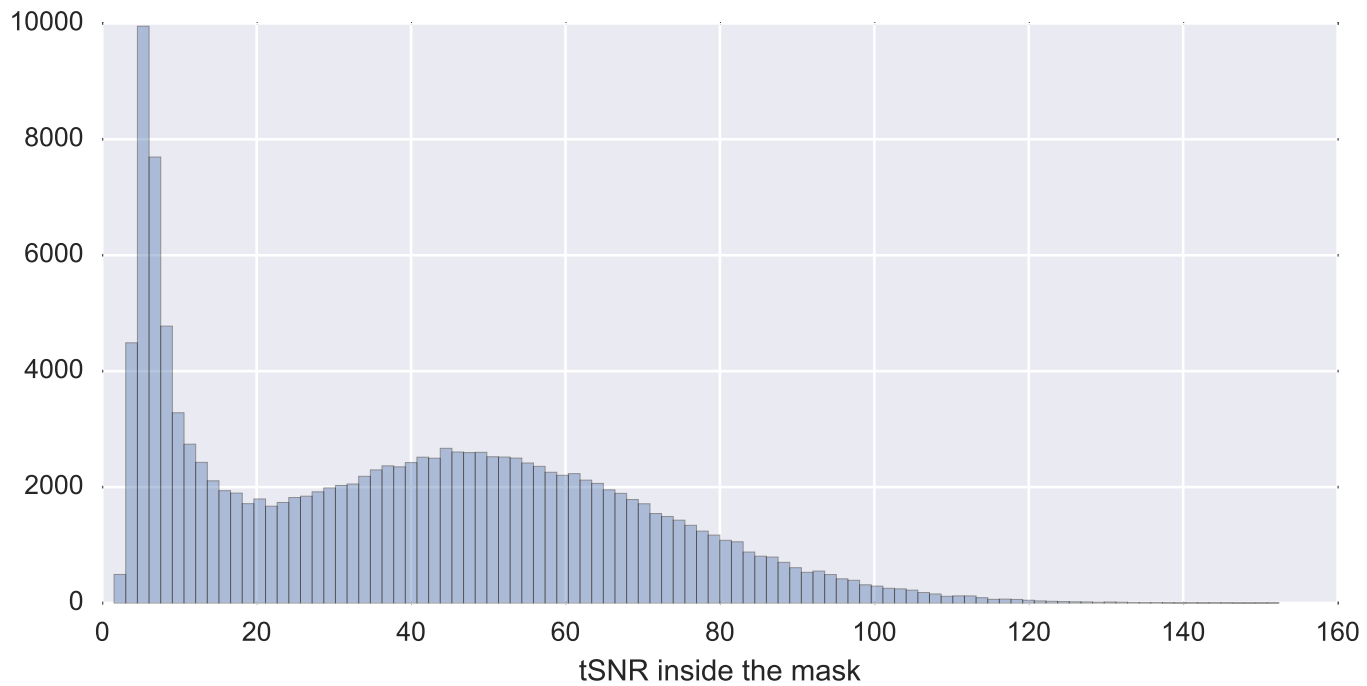

Mean EPI

Brain mask

tSNR

motion

fieldmap correction

coregistration