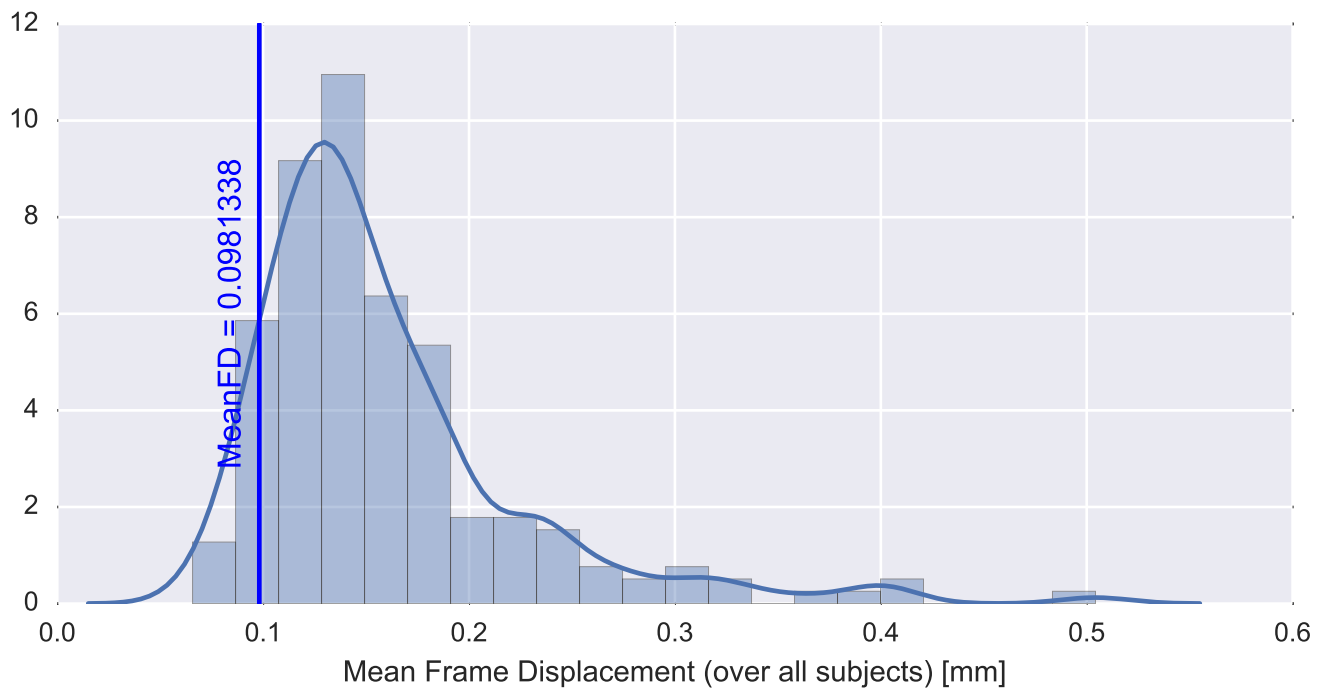

Mean EPI

Brain mask

tSNR

motion

fieldmap correction

coregistration