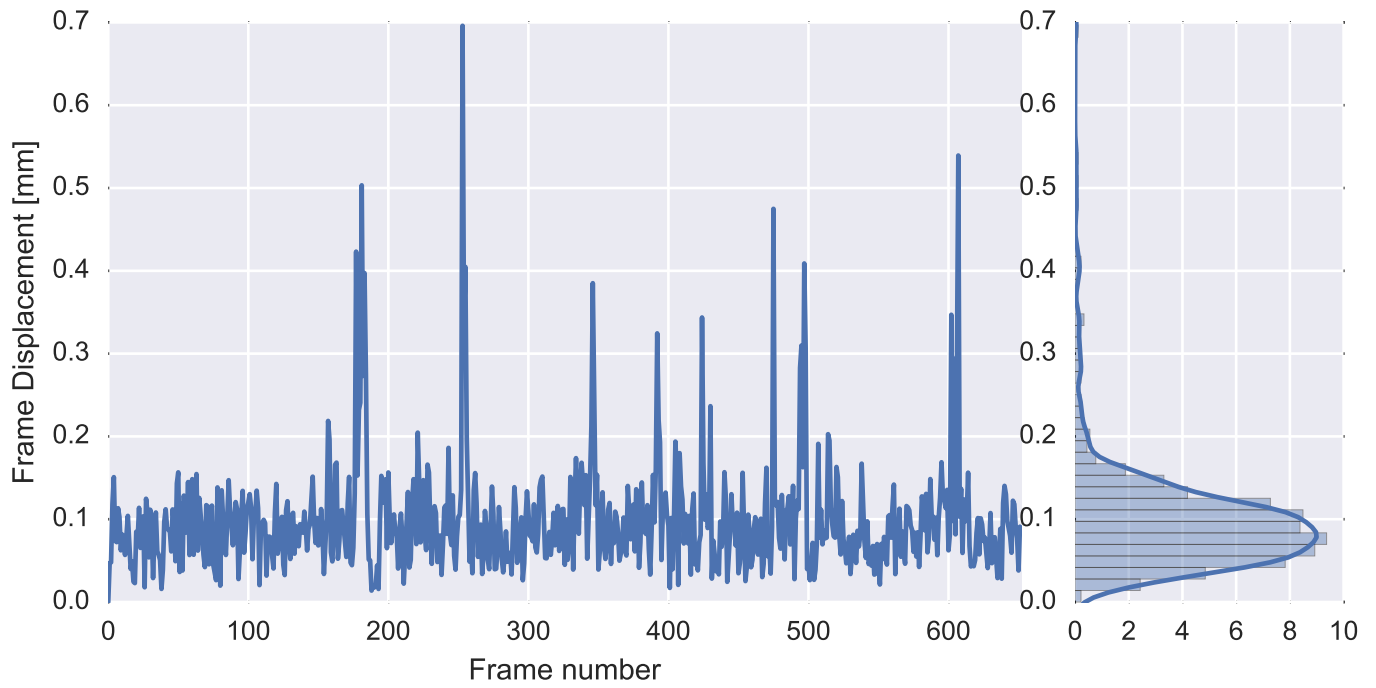

Mean EPI

Brain mask

tSNR

motion

fieldmap correction

coregistration