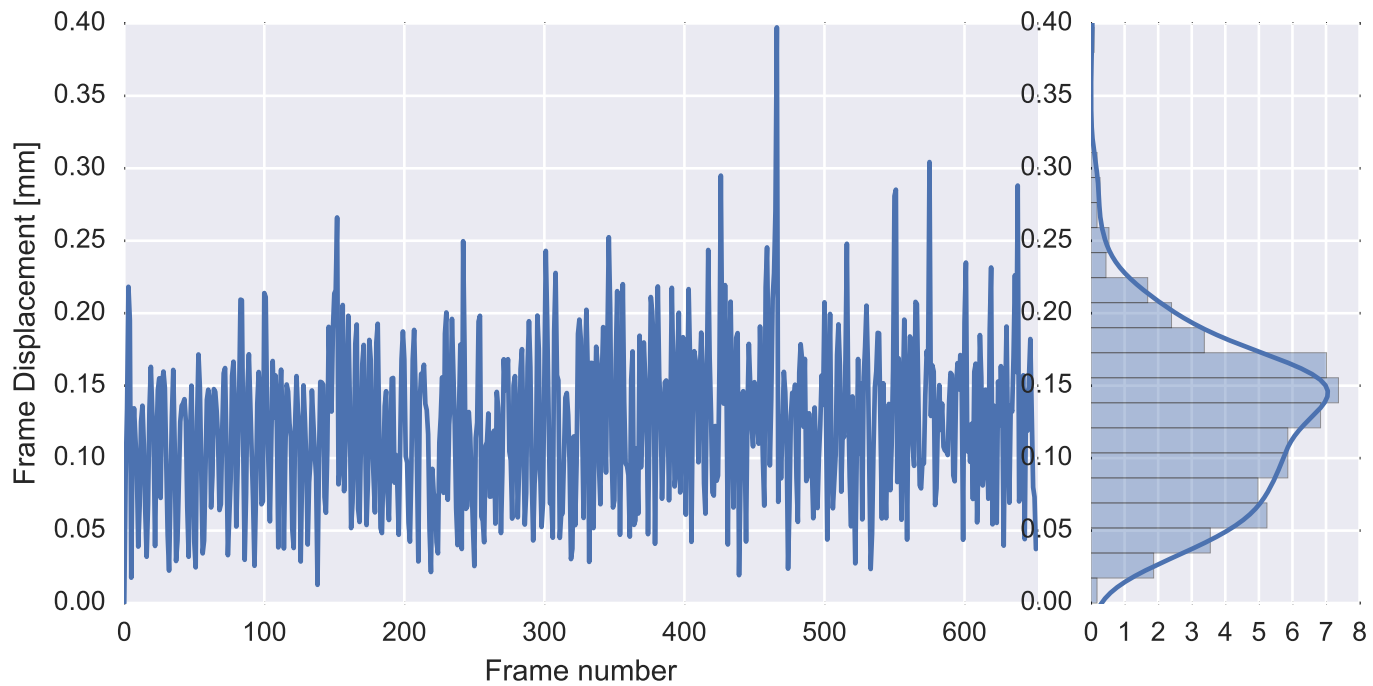

Mean EPI

Brain mask

tSNR

motion

fieldmap correction

coregistration