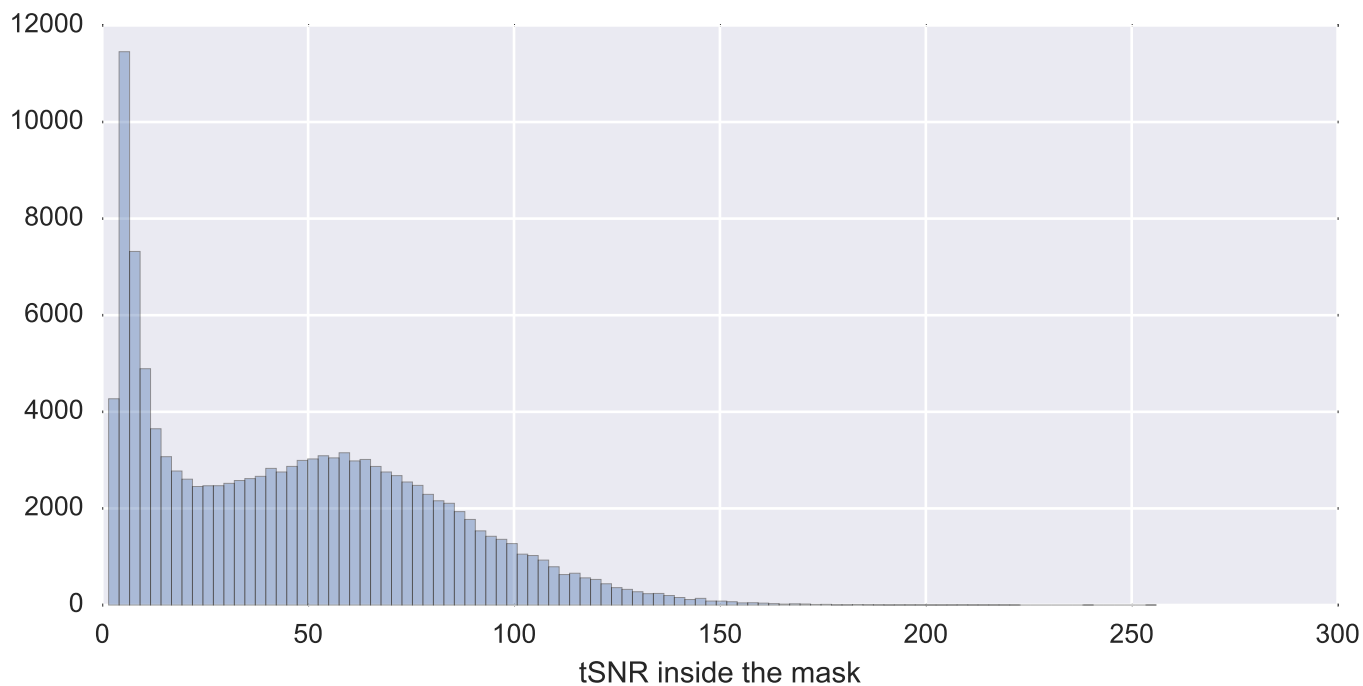

Mean EPI

Brain mask

tSNR

motion

fieldmap correction

coregistration