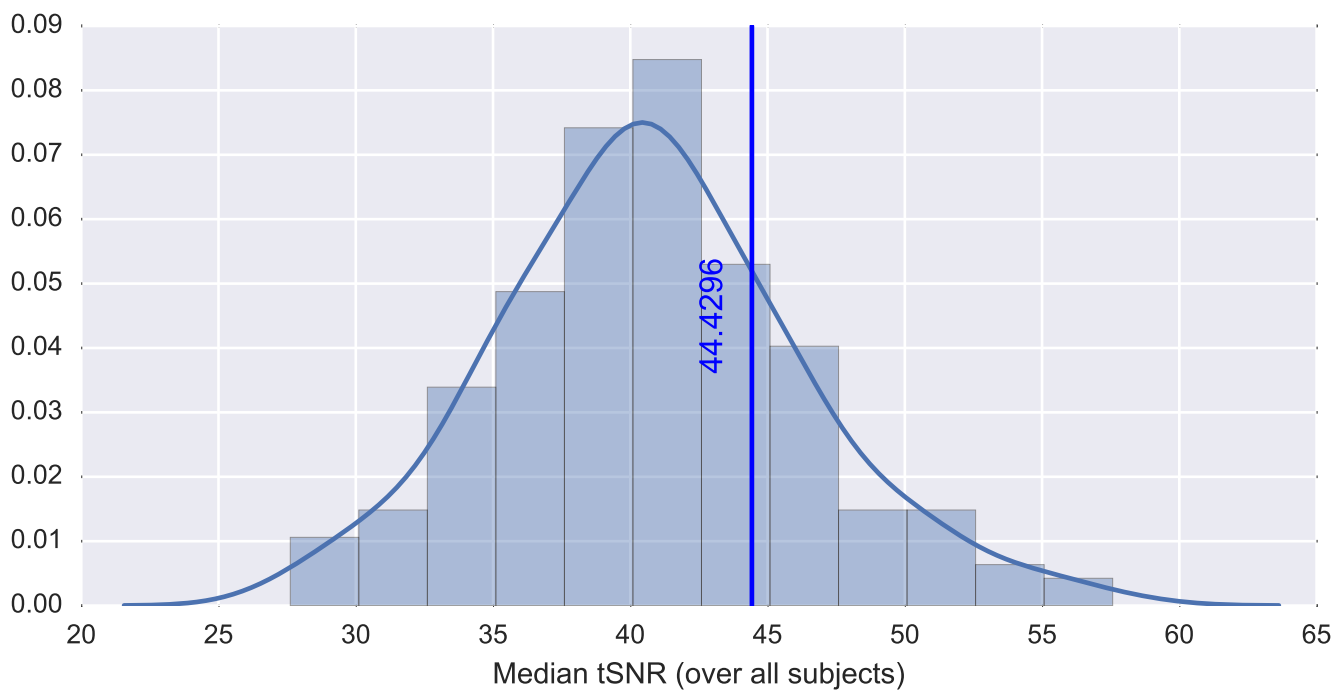

Mean EPI

Brain mask

tSNR

motion

fieldmap correction

coregistration