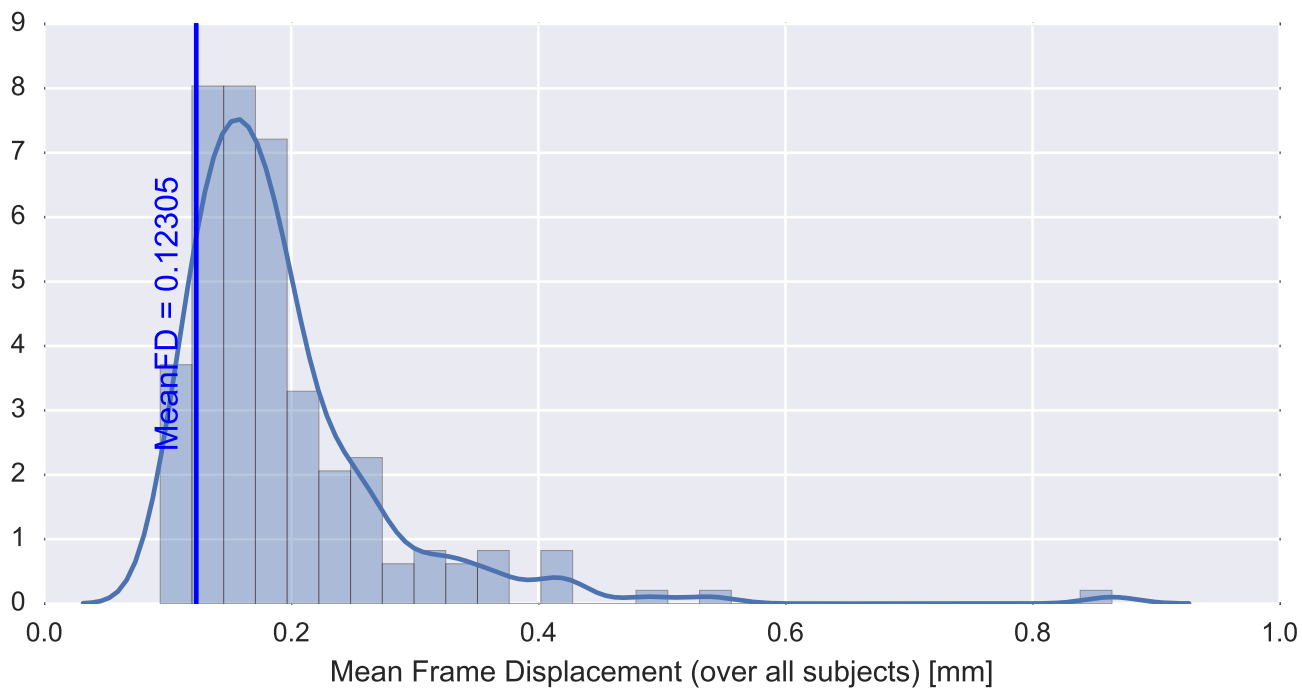

Mean EPI

Brain mask

tSNR

motion

fieldmap correction

coregistration