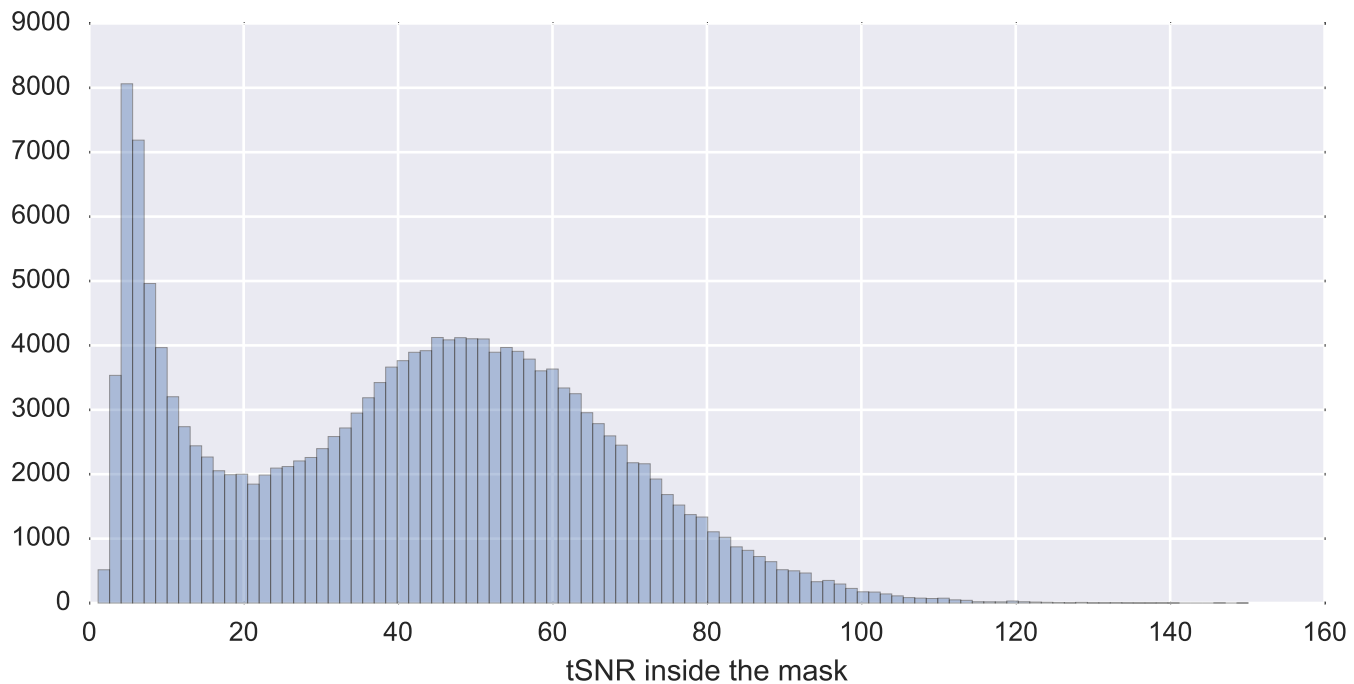

Mean EPI

Brain mask

tSNR

motion

fieldmap correction

coregistration