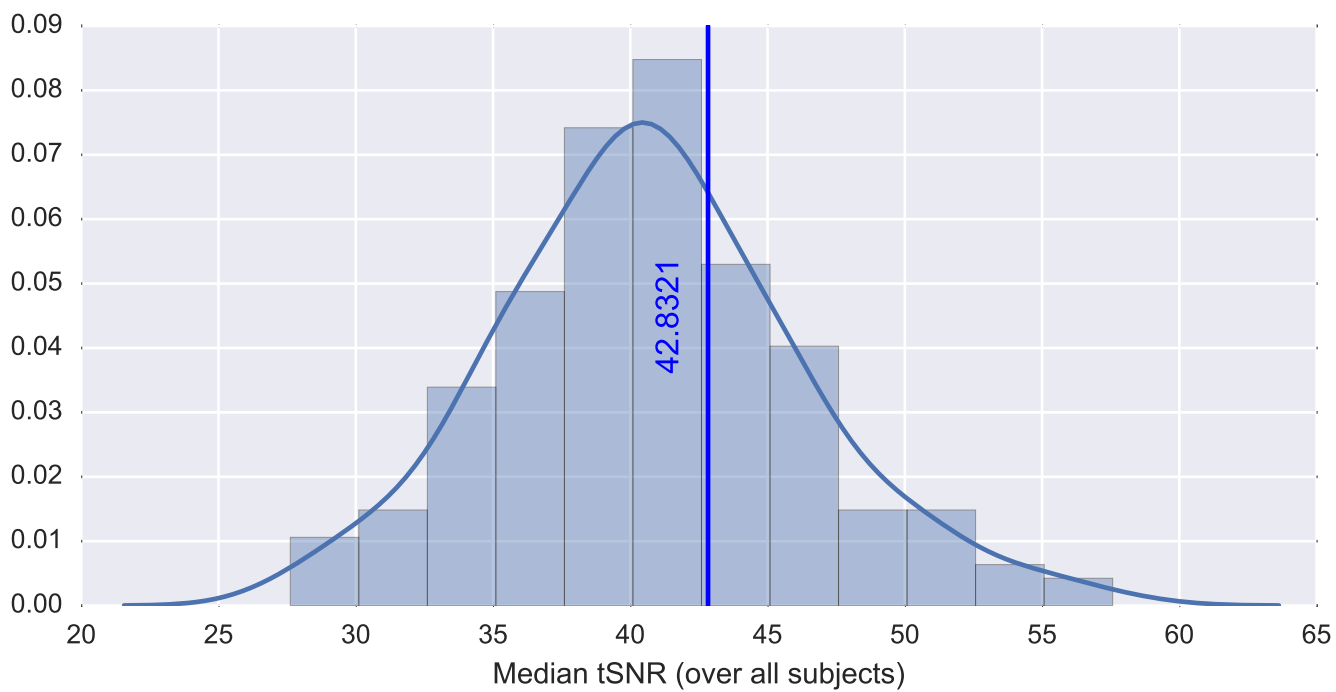

Mean EPI

Brain mask

tSNR

motion

fieldmap correction

coregistration