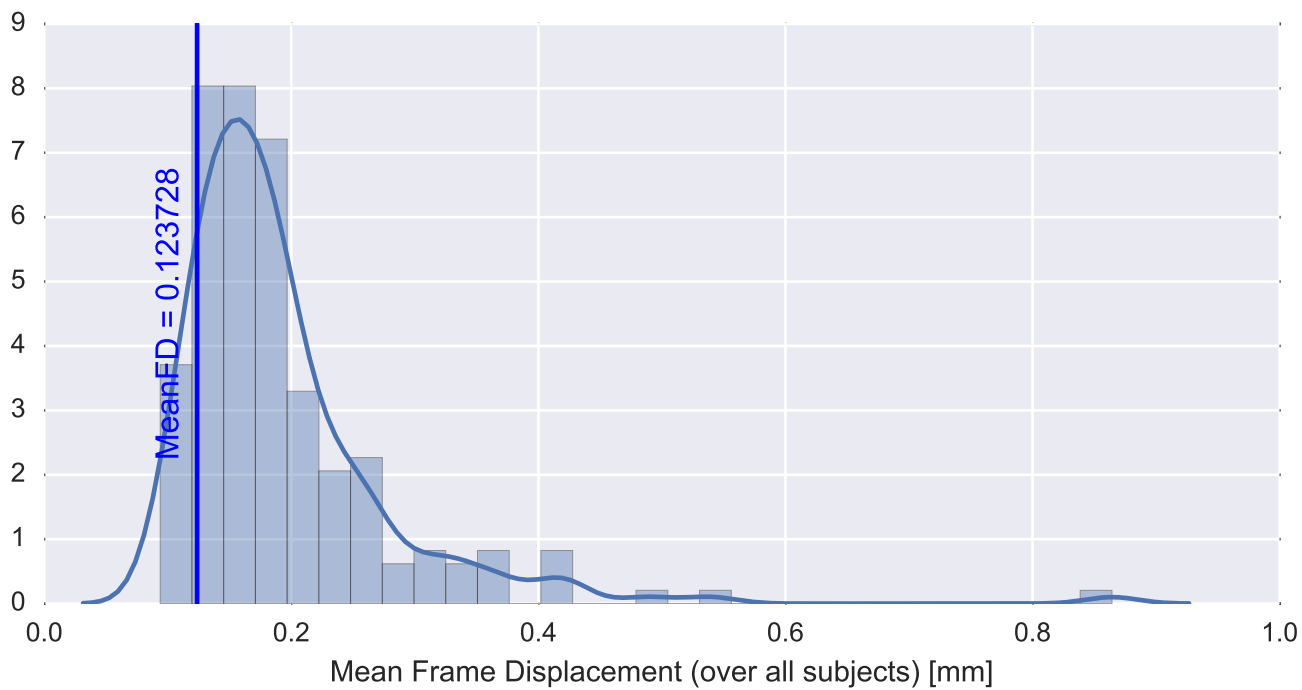

Mean EPI

Brain mask

tSNR

motion

fieldmap correction

coregistration