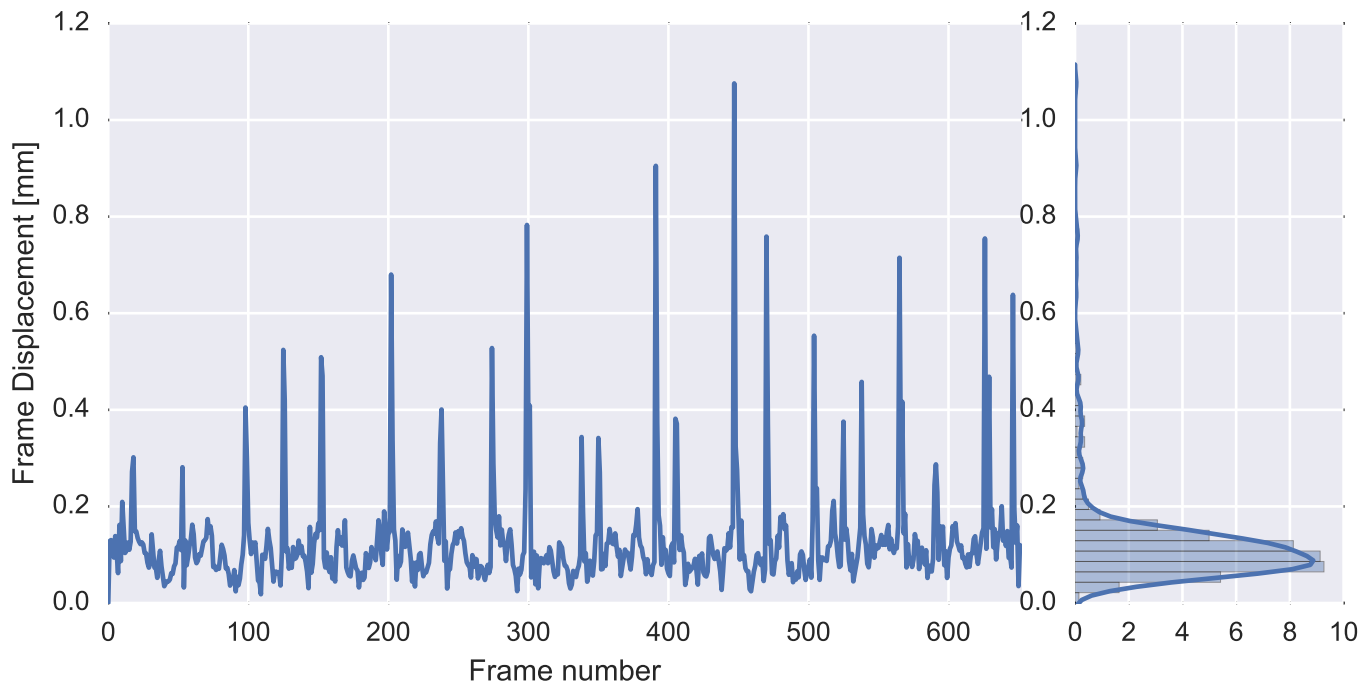

Mean EPI

Brain mask

tSNR

motion

fieldmap correction

coregistration