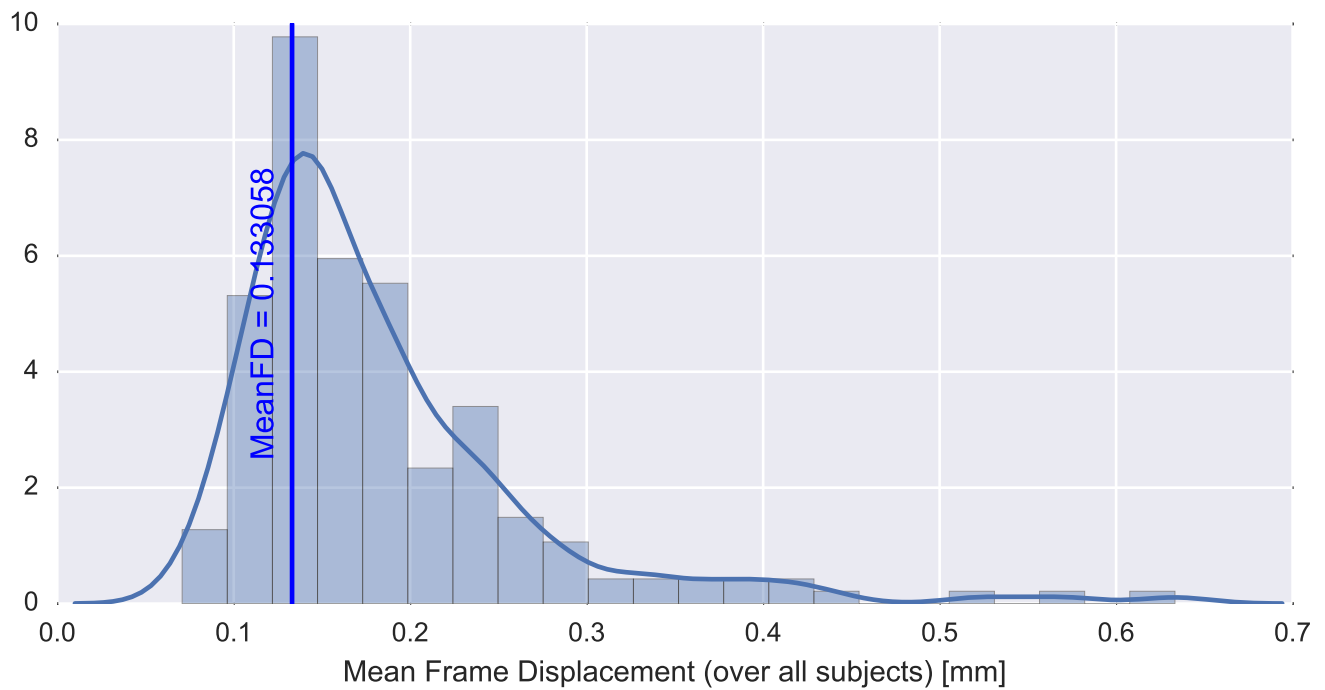

Mean EPI

Brain mask

tSNR

motion

fieldmap correction

coregistration