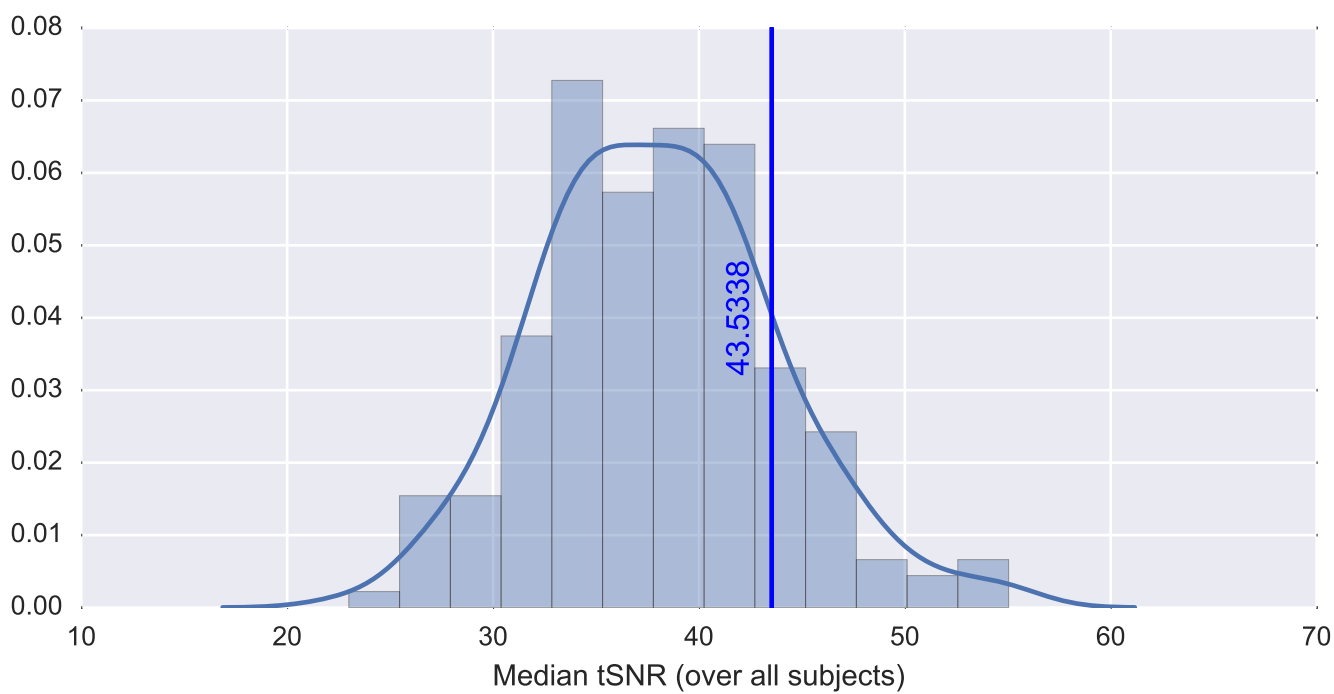

Mean EPI

Brain mask

tSNR

motion

fieldmap correction

coregistration