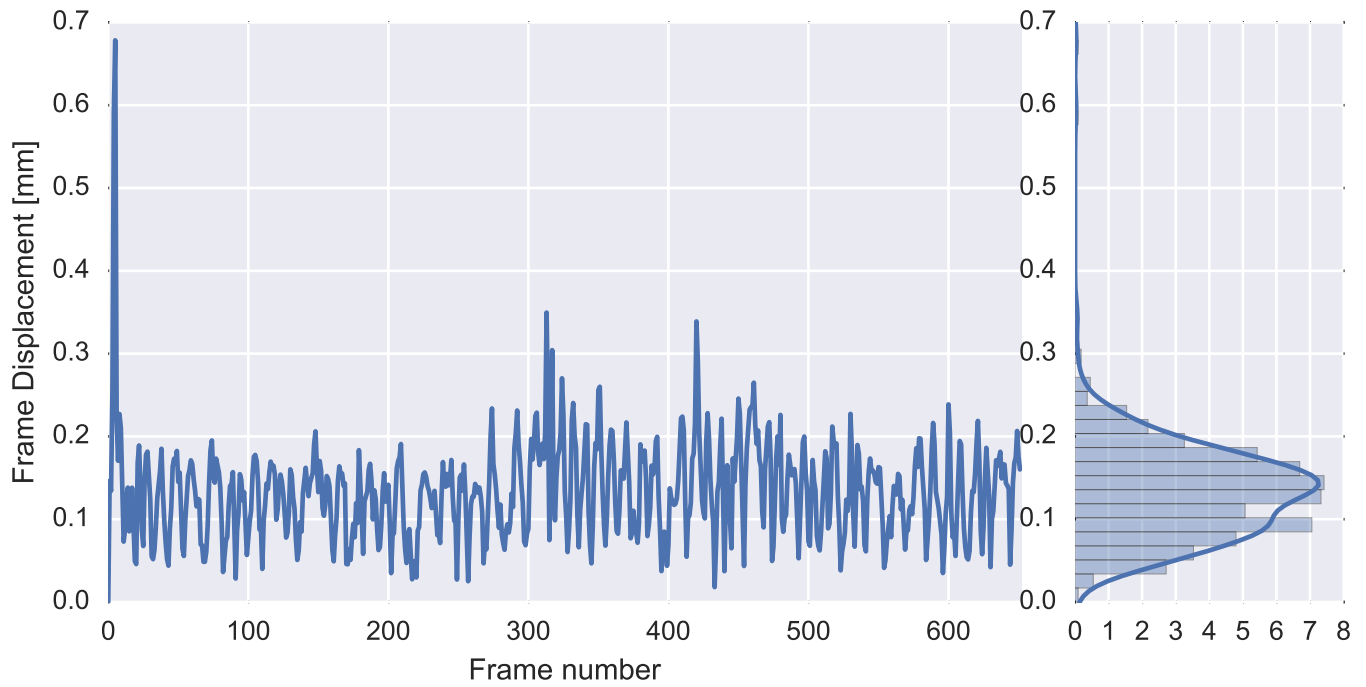

Mean EPI

Brain mask

tSNR

motion

fieldmap correction

coregistration