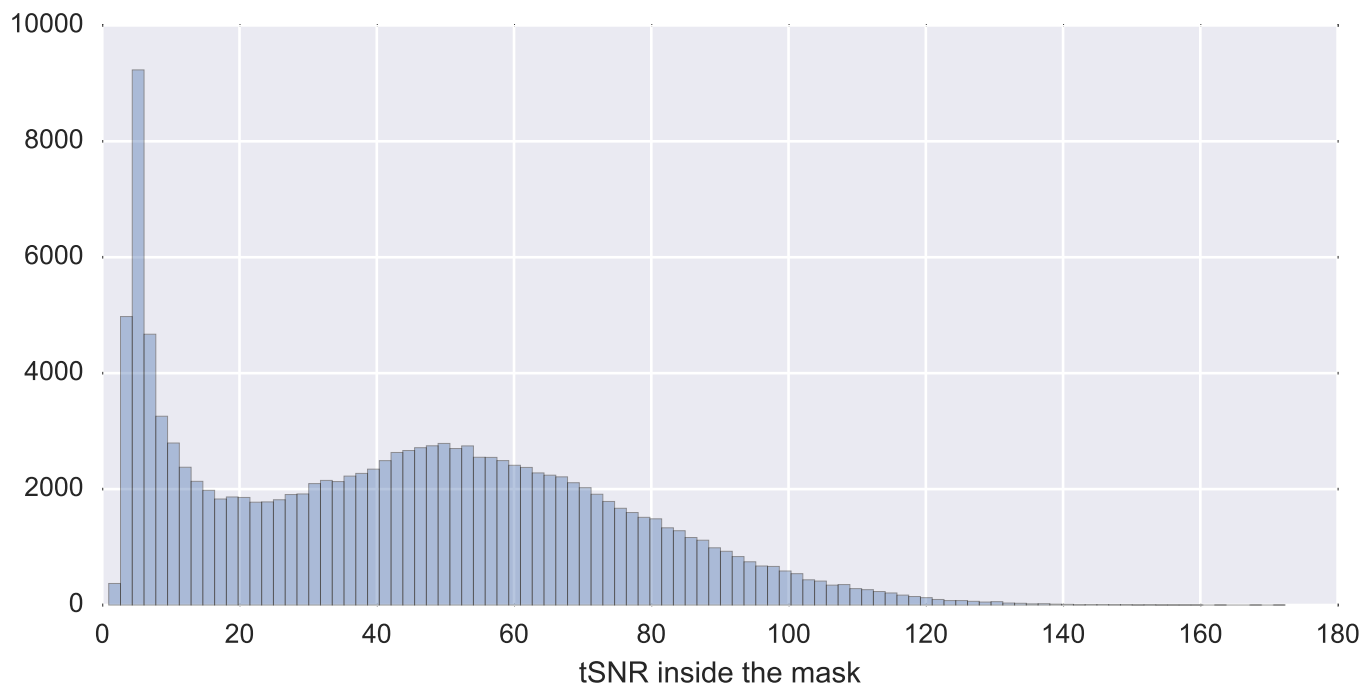

Mean EPI

Brain mask

tSNR

motion

fieldmap correction

coregistration