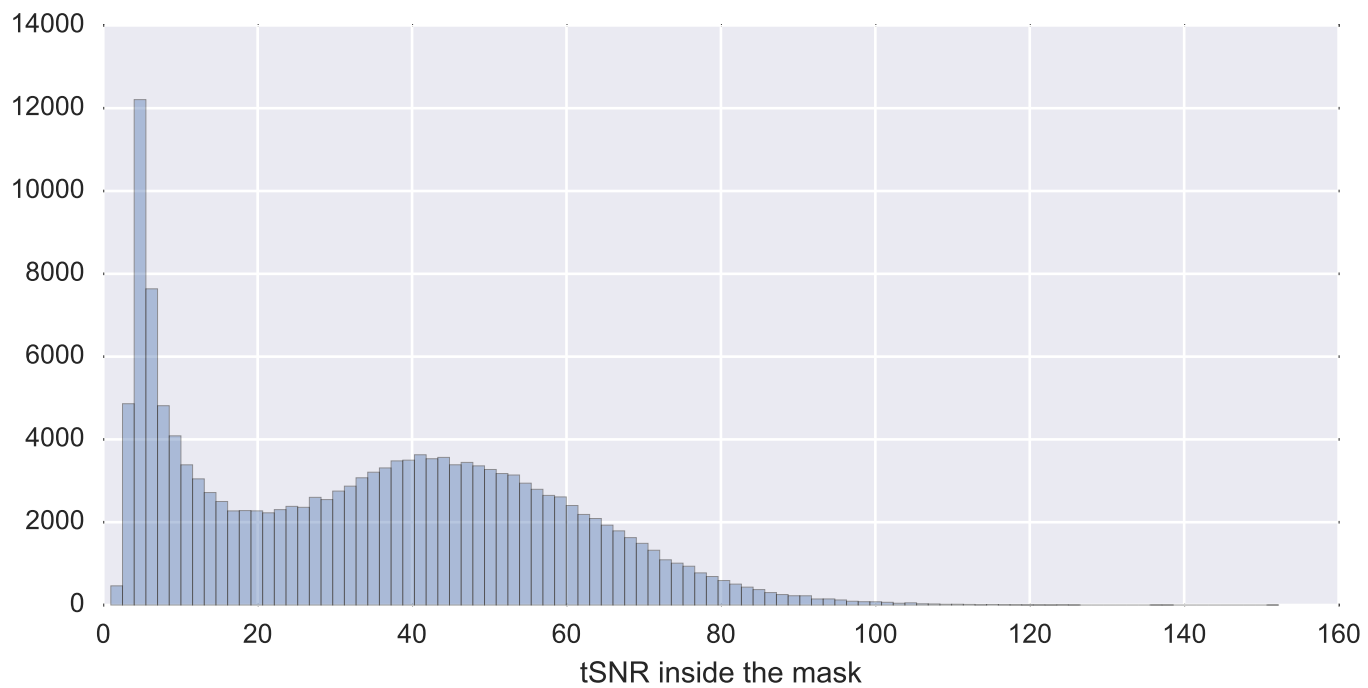

Mean EPI

Brain mask

tSNR

motion

fieldmap correction

coregistration