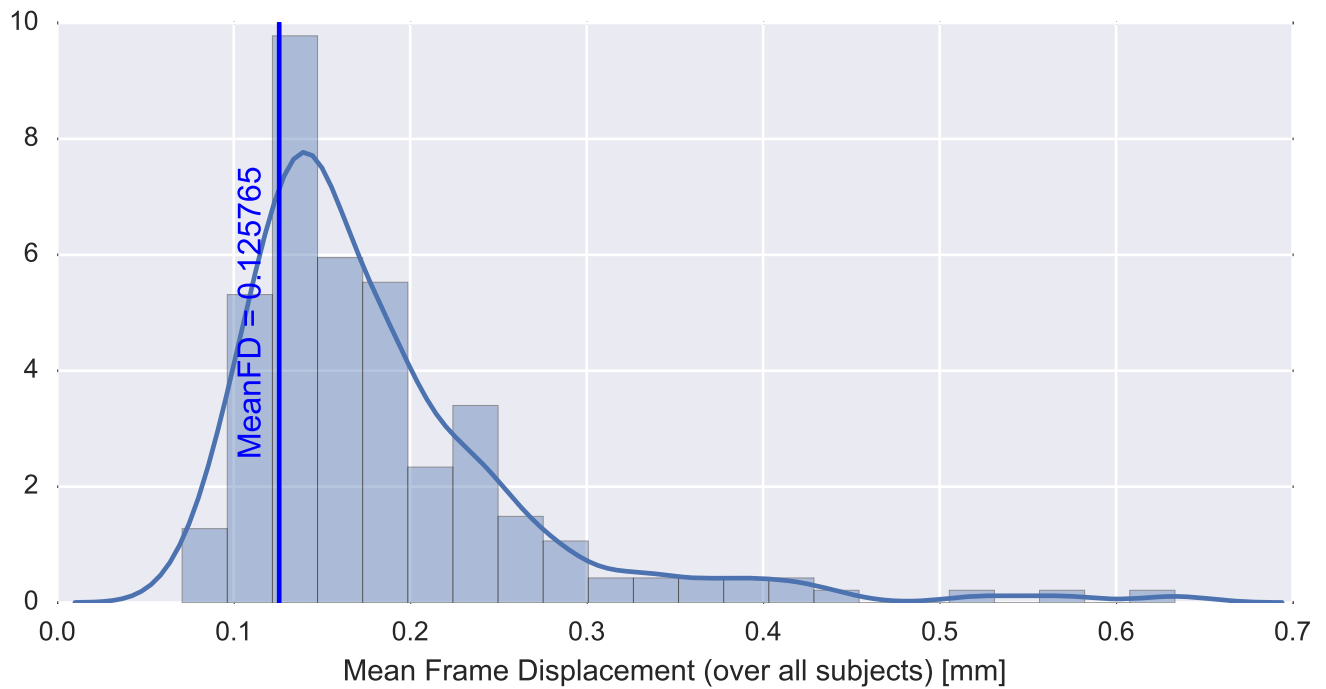

Mean EPI

Brain mask

tSNR

motion

fieldmap correction

coregistration