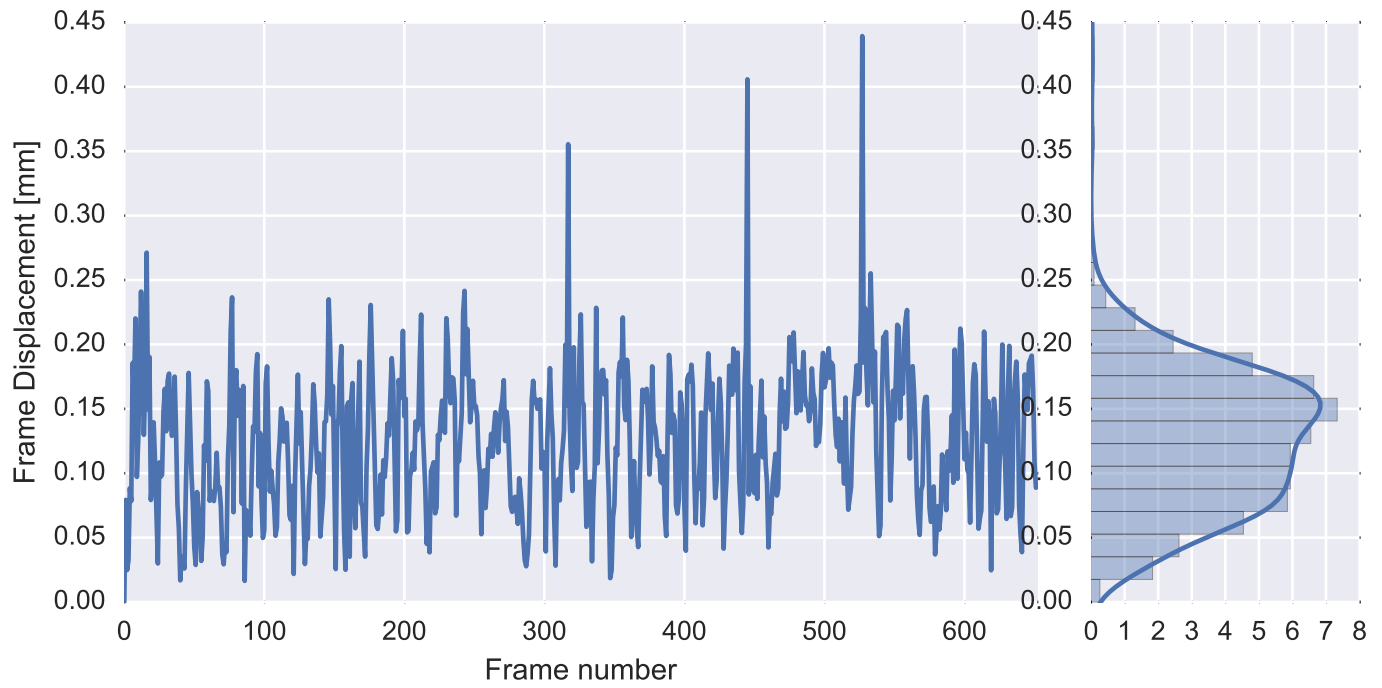

Mean EPI

Brain mask

tSNR

motion

fieldmap correction

coregistration