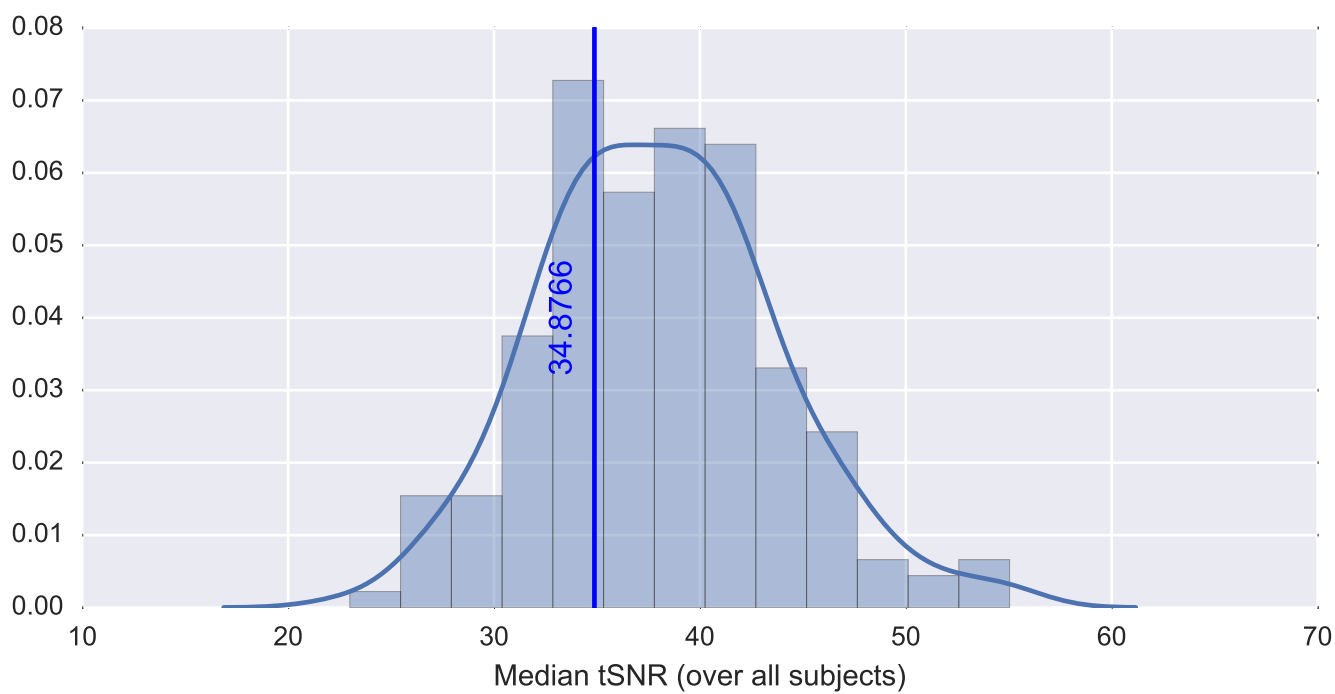

Mean EPI

Brain mask

tSNR

motion

fieldmap correction

coregistration