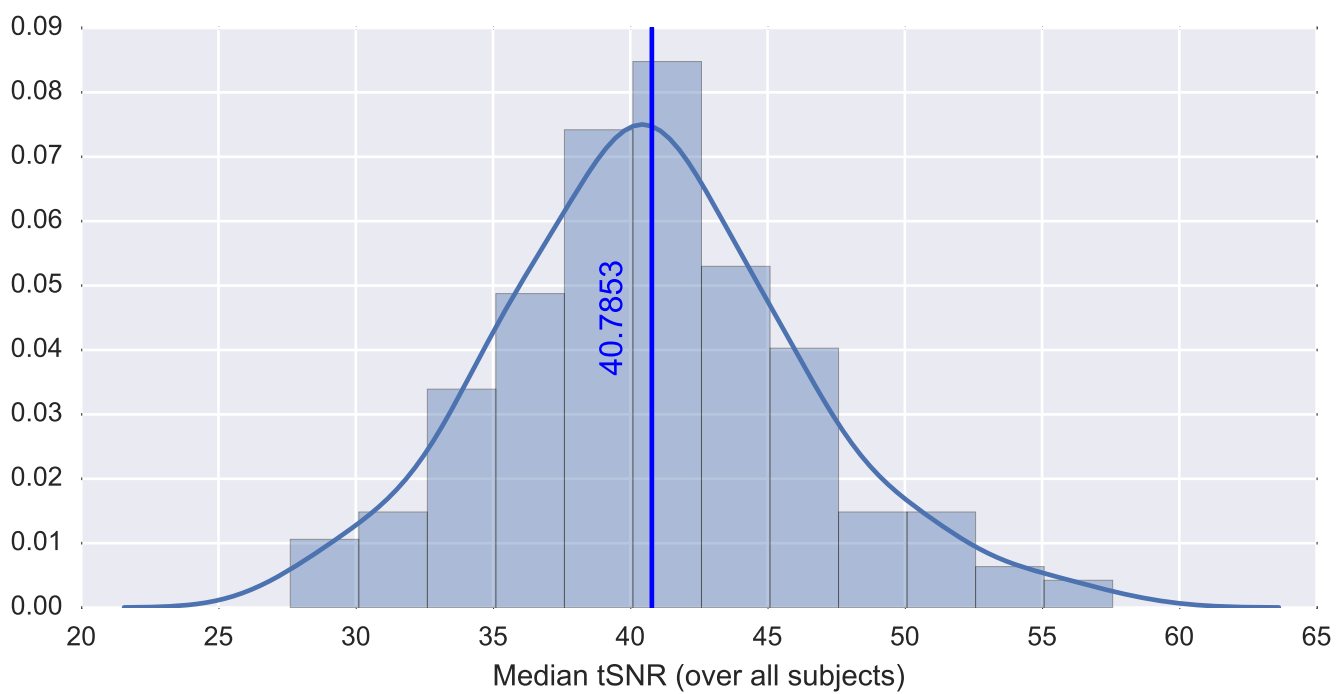

Mean EPI

Brain mask

tSNR

motion

fieldmap correction

coregistration