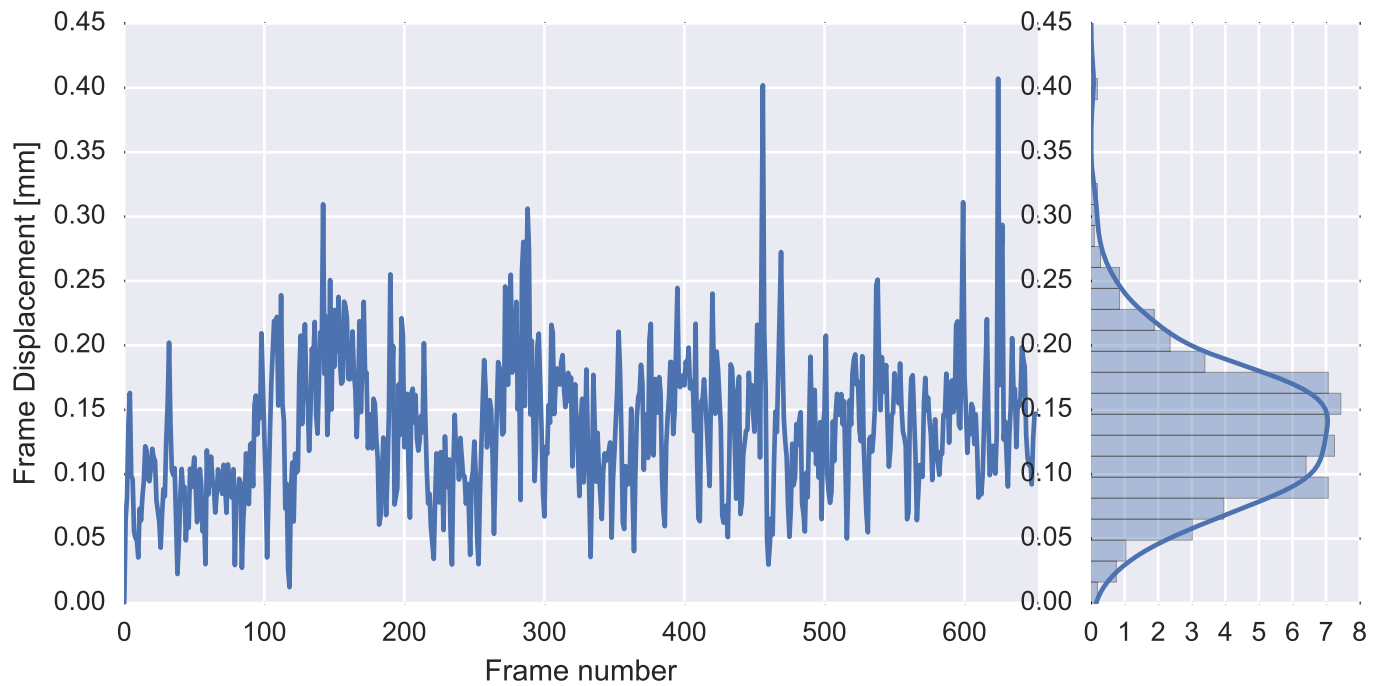

Mean EPI

Brain mask

tSNR

motion

fieldmap correction

coregistration