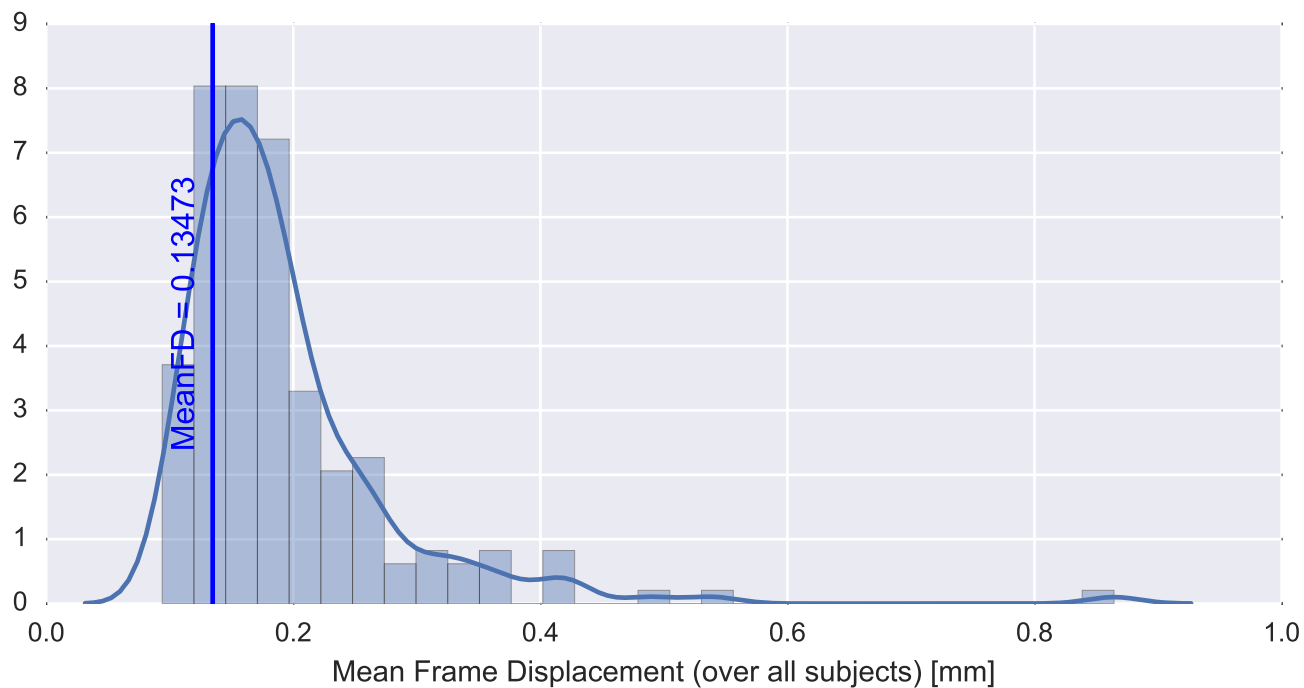

Mean EPI

Brain mask

tSNR

motion

fieldmap correction

coregistration