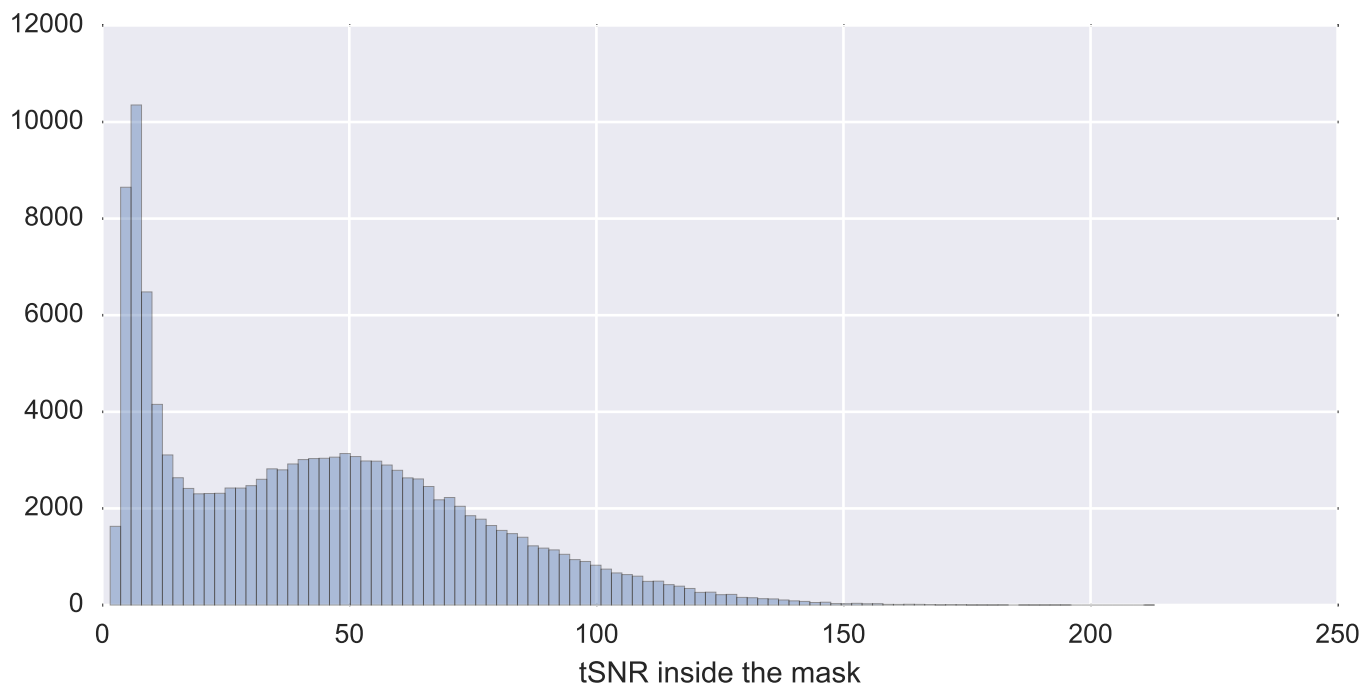

Mean EPI

Brain mask

tSNR

motion

fieldmap correction

coregistration