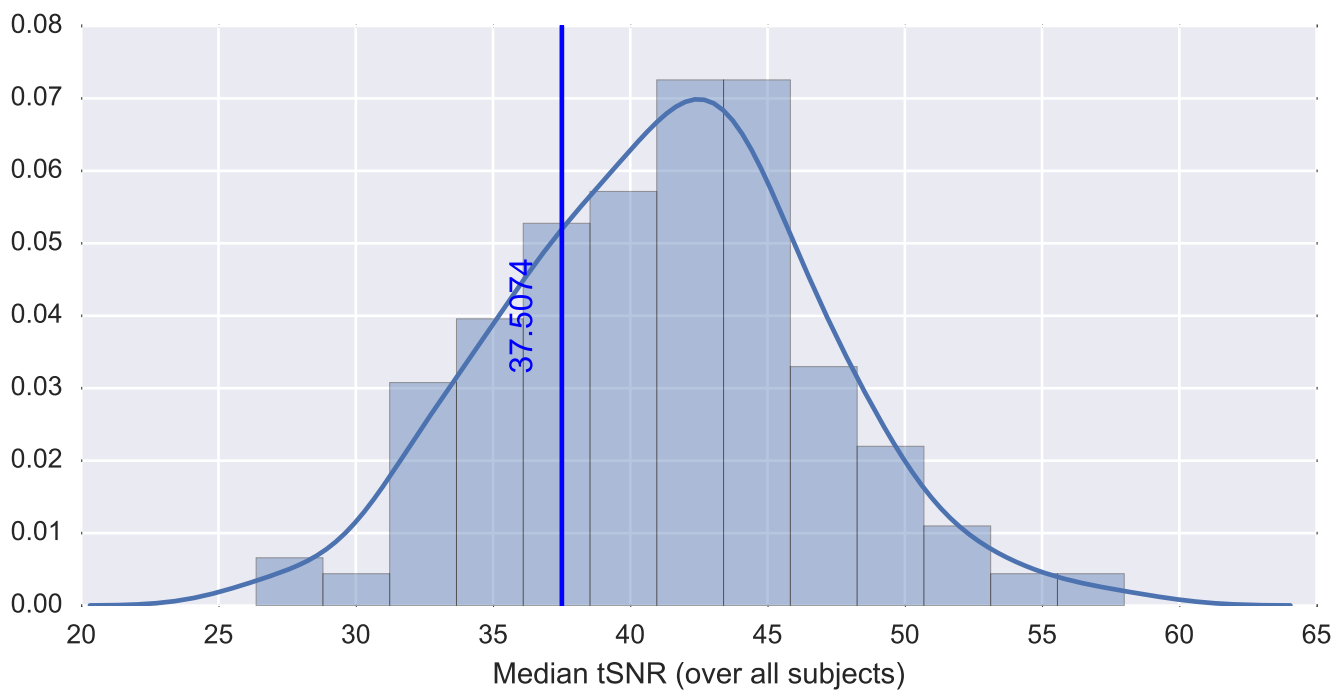

Mean EPI

Brain mask

tSNR

motion

fieldmap correction

coregistration