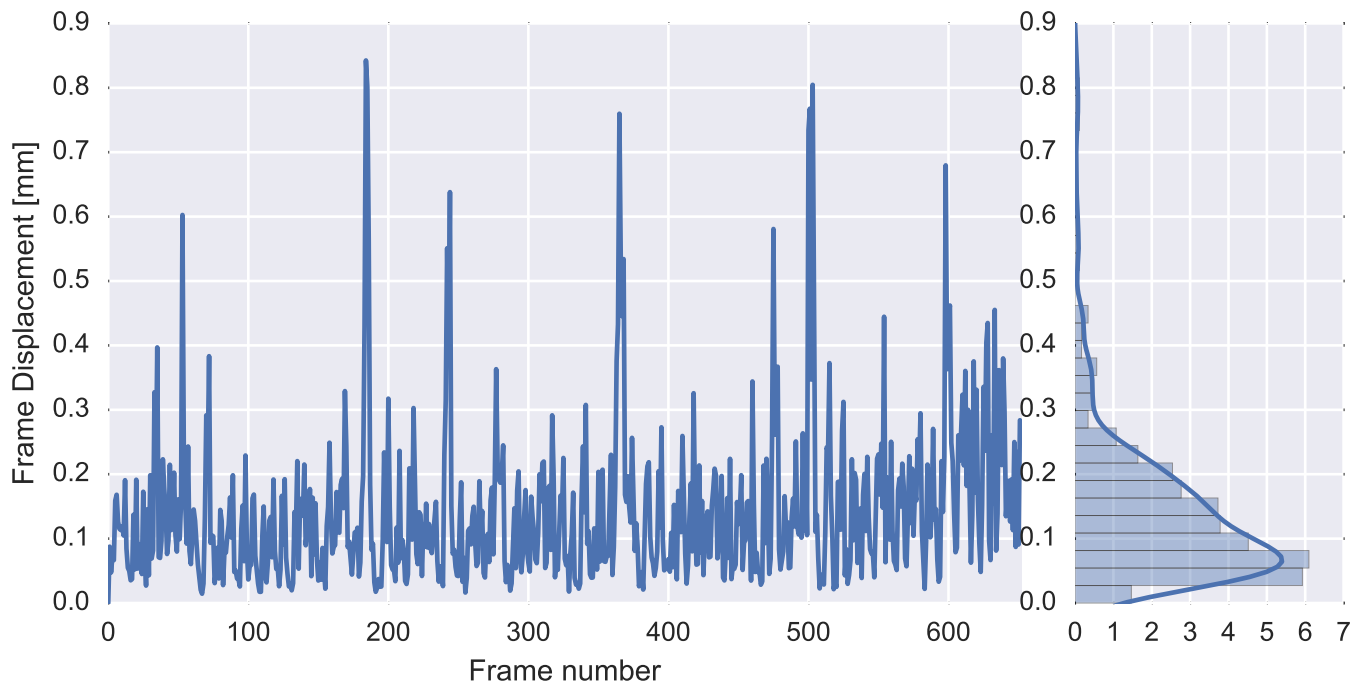

Mean EPI

Brain mask

tSNR

motion

fieldmap correction

coregistration