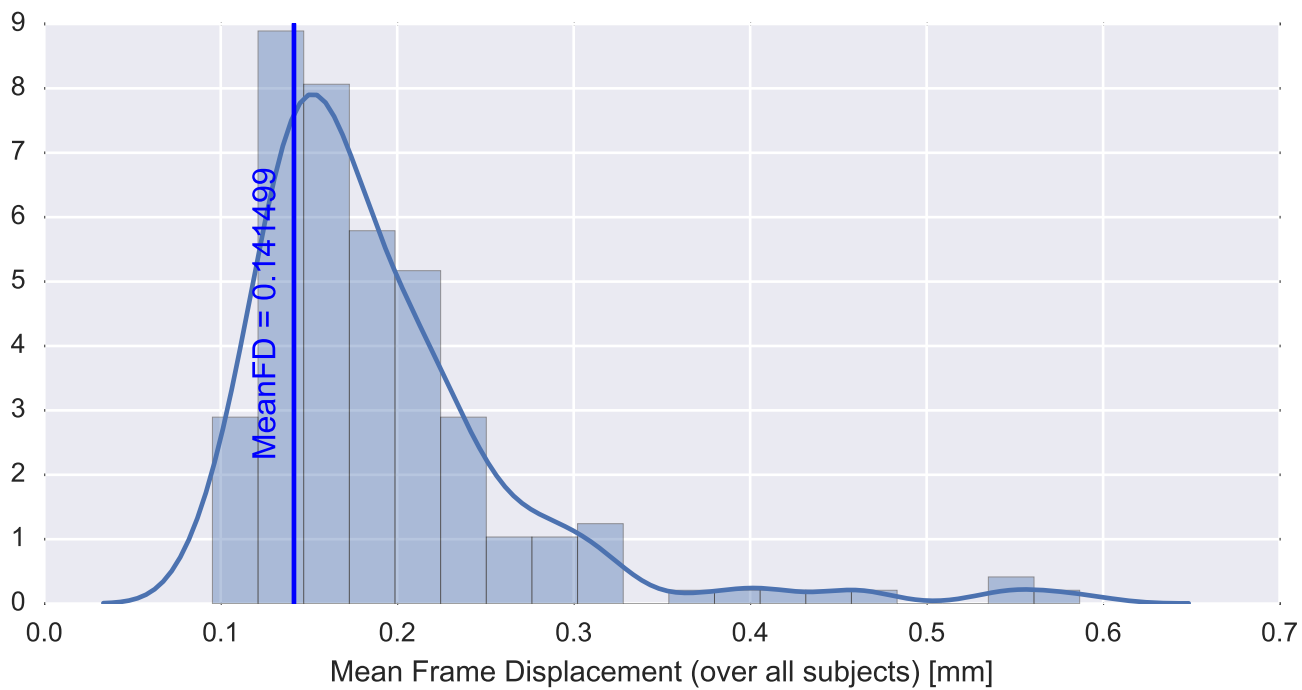

Mean EPI

Brain mask

tSNR

motion

fieldmap correction

coregistration