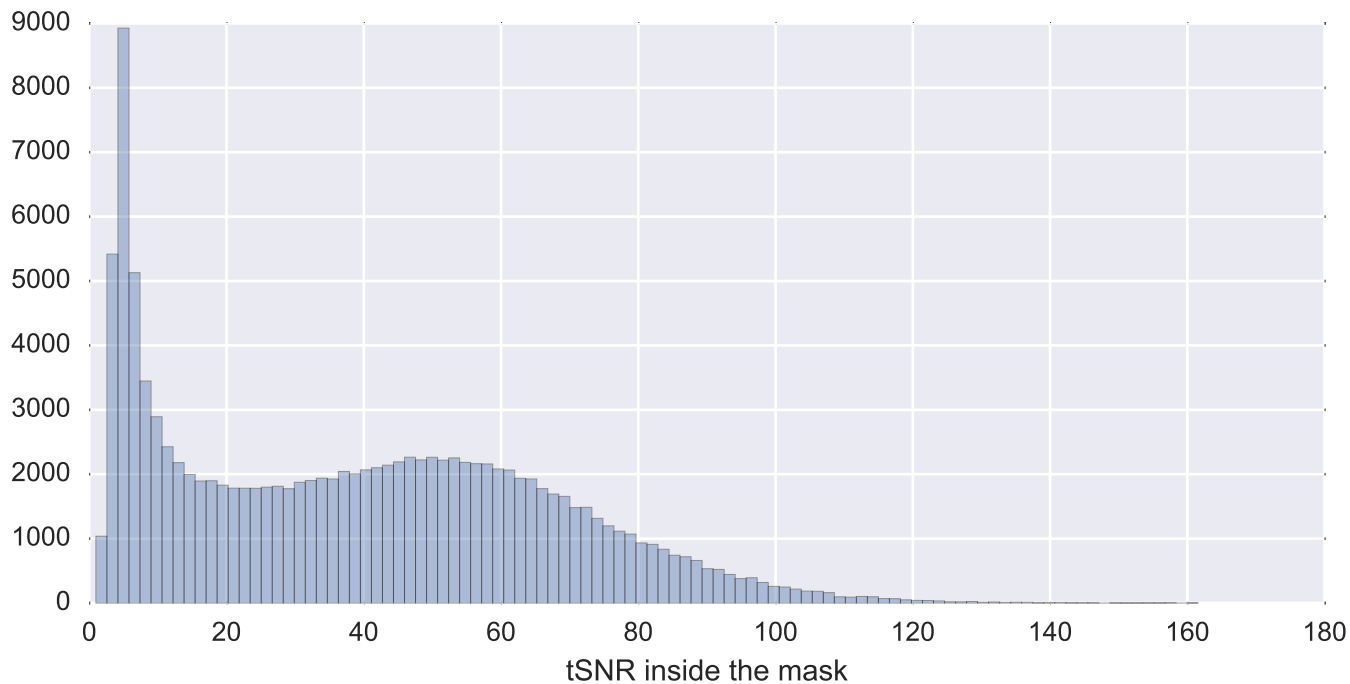

Mean EPI

Brain mask

tSNR

motion

fieldmap correction

coregistration