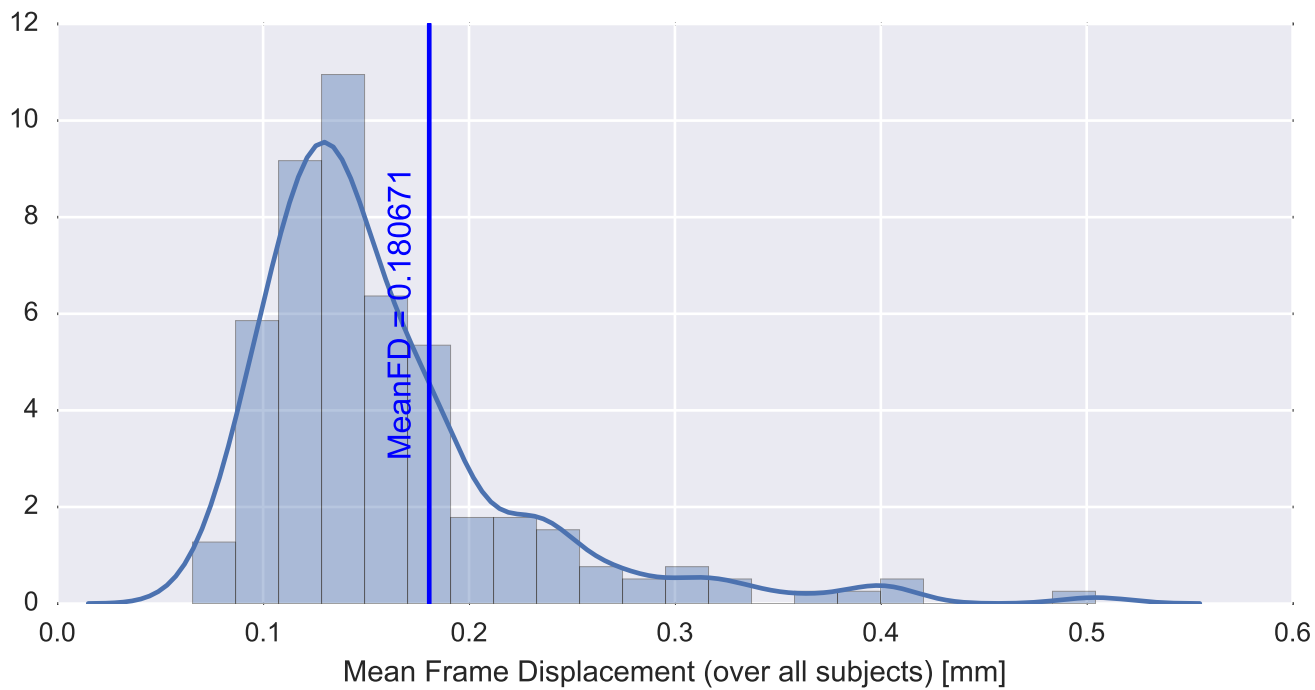

Mean EPI

Brain mask

tSNR

motion

fieldmap correction

coregistration