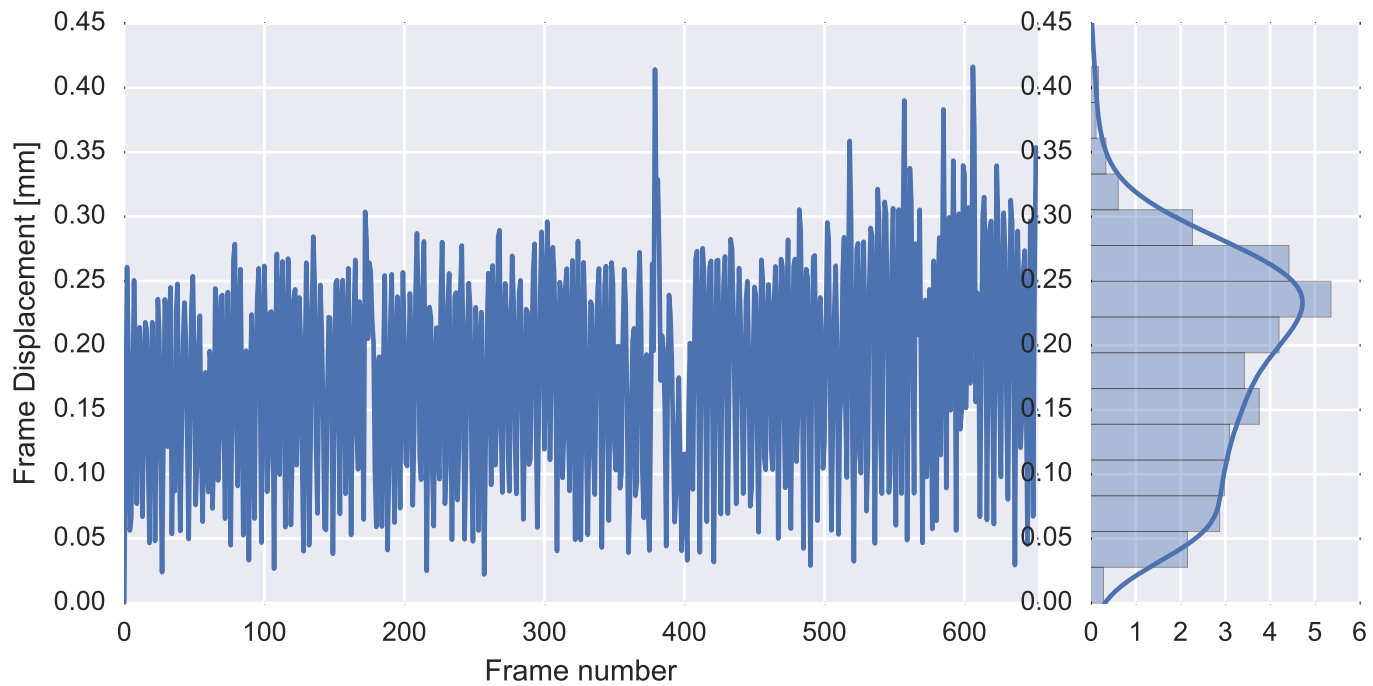

Mean EPI

Brain mask

tSNR

motion

fieldmap correction

coregistration