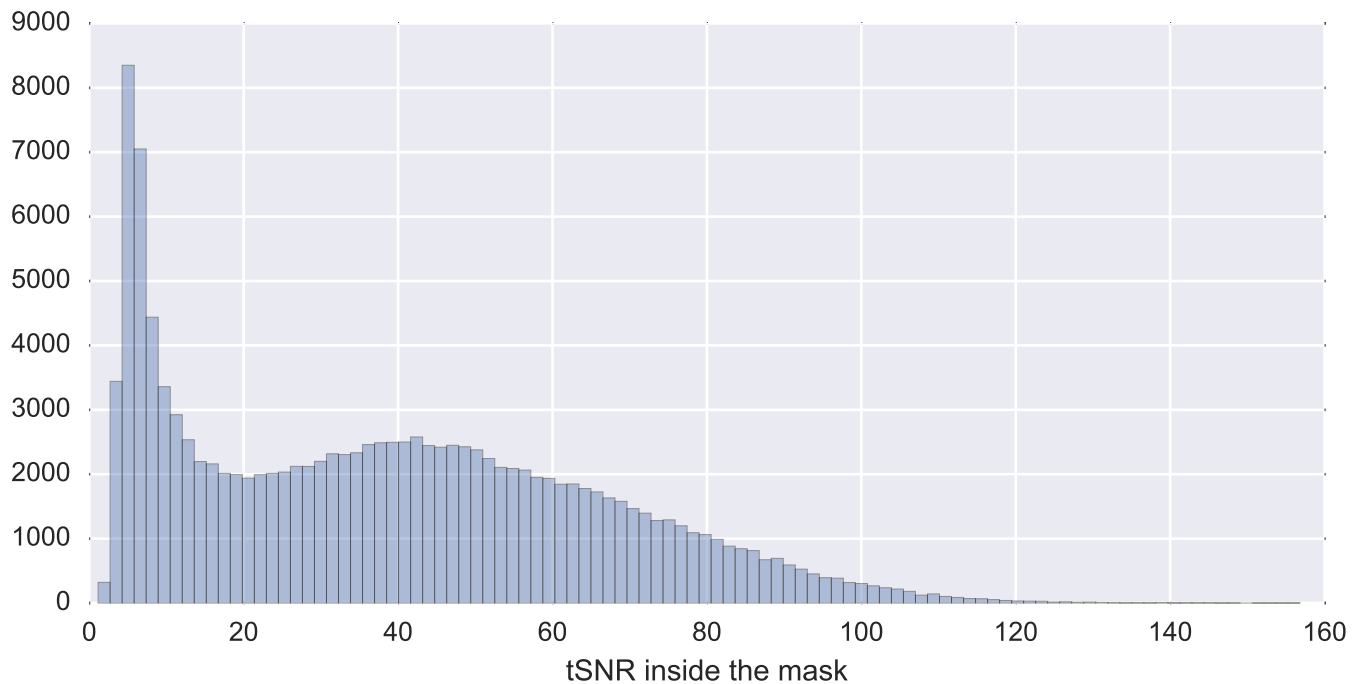

Mean EPI

Brain mask

tSNR

motion

fieldmap correction

coregistration