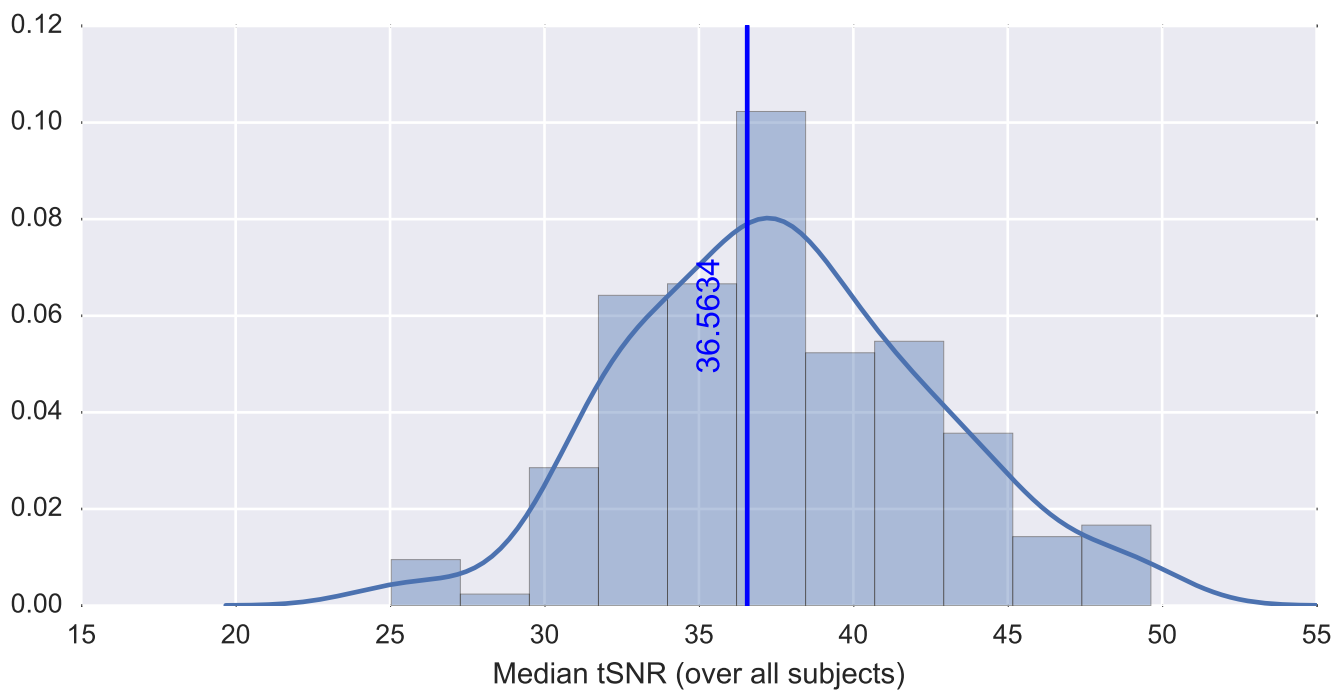

Mean EPI

Brain mask

tSNR

motion

fieldmap correction

coregistration