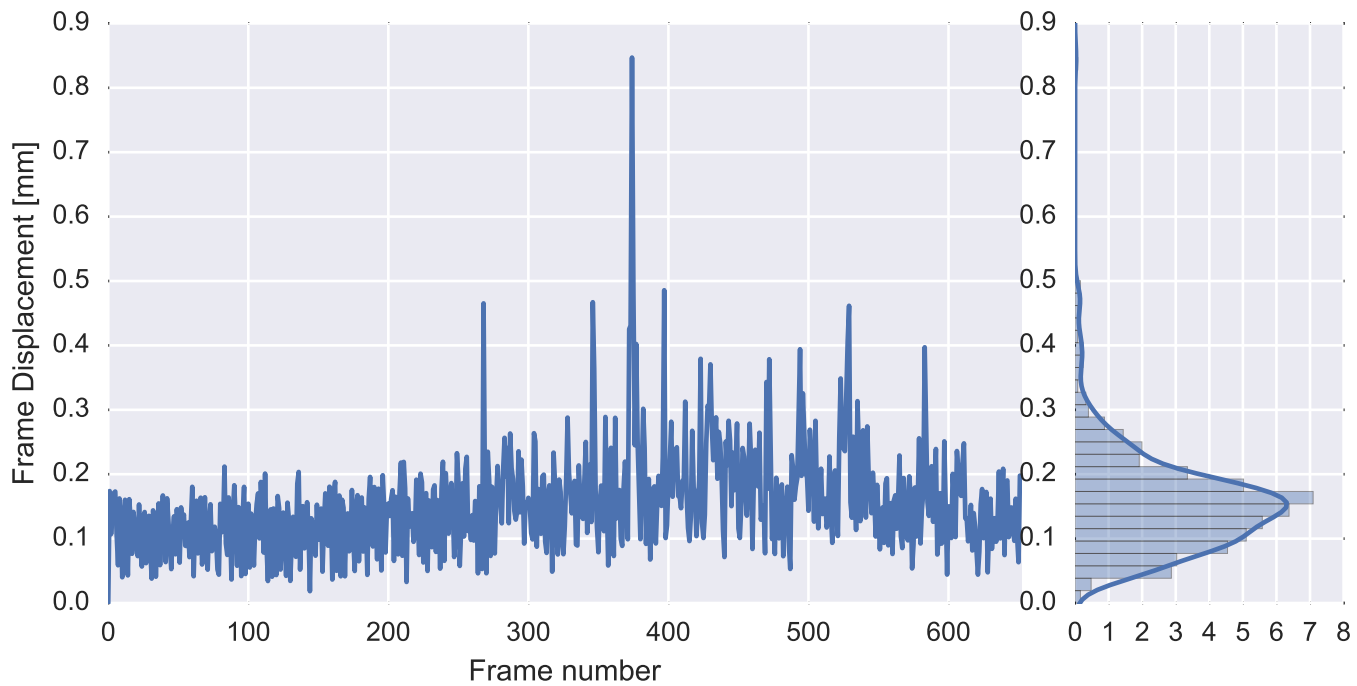

Mean EPI

Brain mask

tSNR

motion

fieldmap correction

coregistration