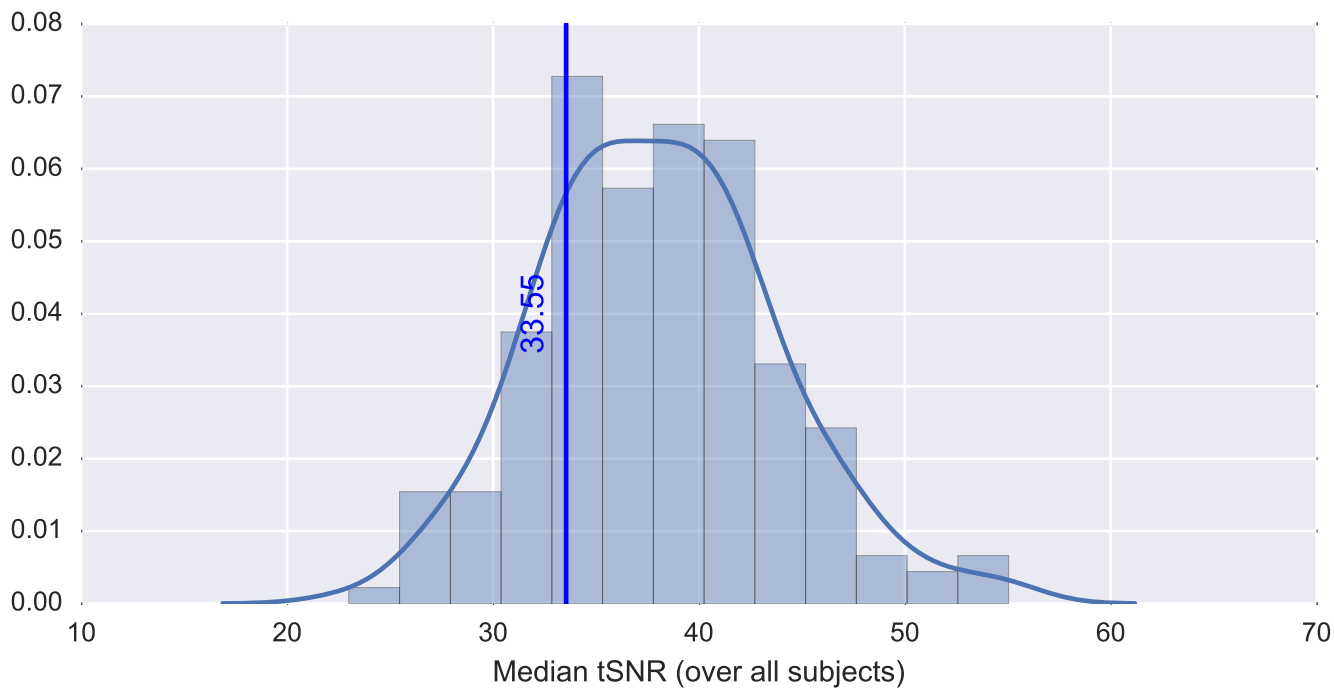

Mean EPI

Brain mask

tSNR

motion

fieldmap correction

coregistration