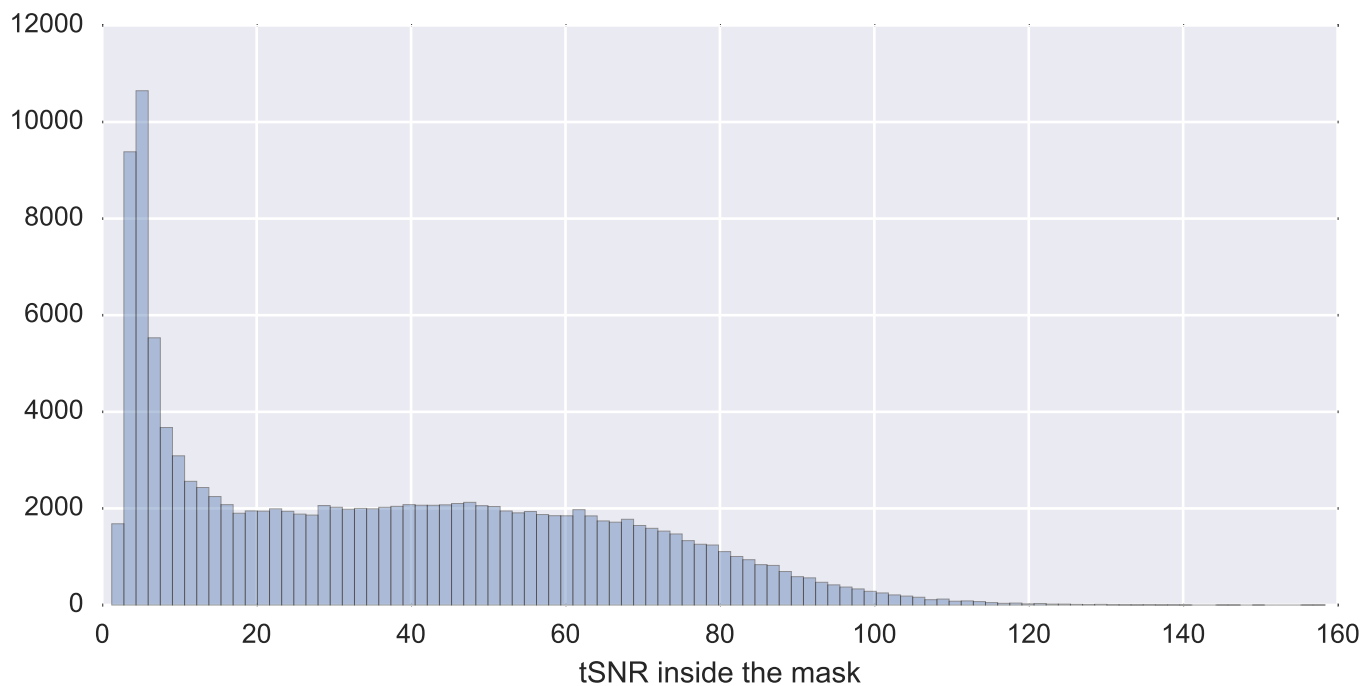

Mean EPI

Brain mask

tSNR

motion

fieldmap correction

coregistration