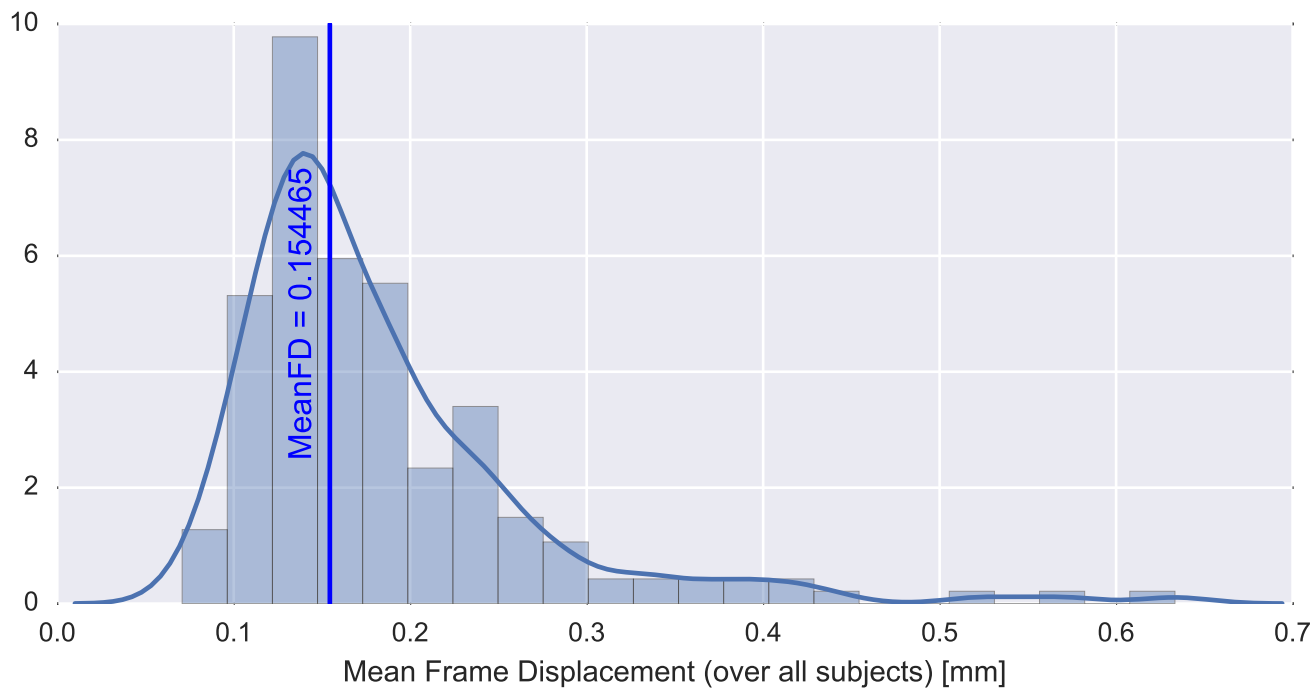

Mean EPI

Brain mask

tSNR

motion

fieldmap correction

coregistration