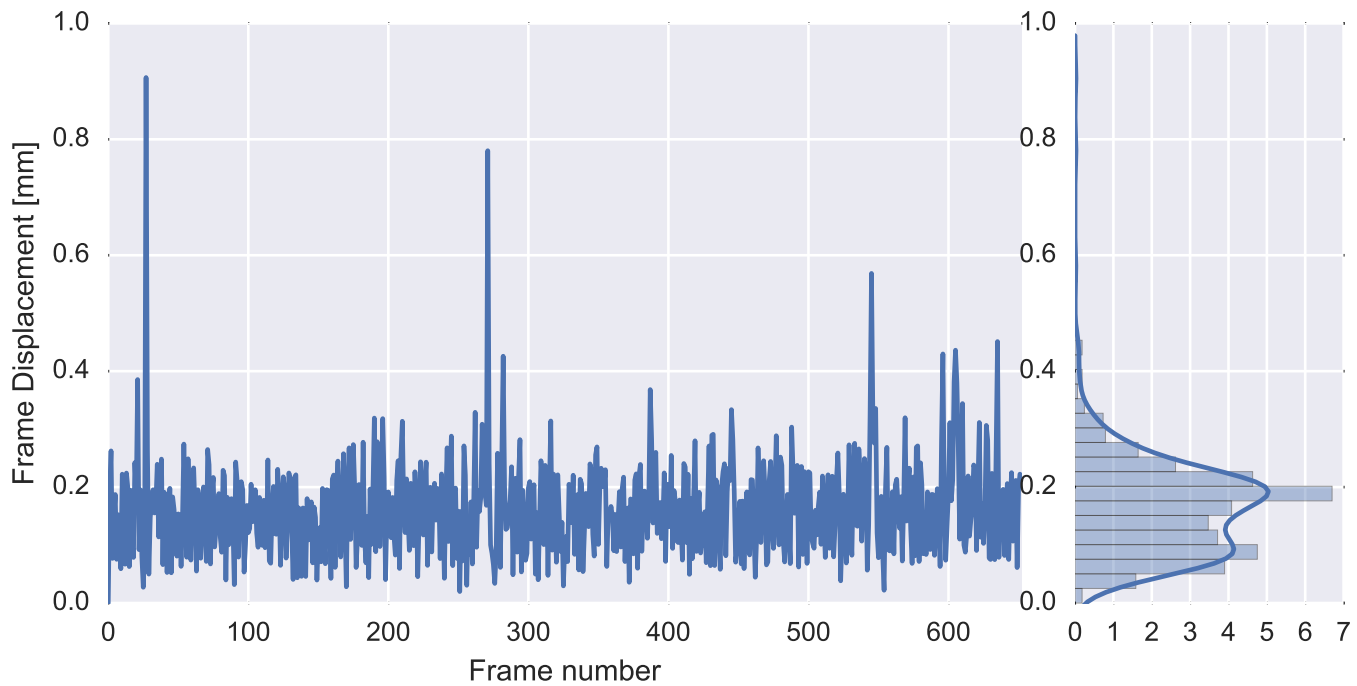

Mean EPI

Brain mask

tSNR

motion

fieldmap correction

coregistration