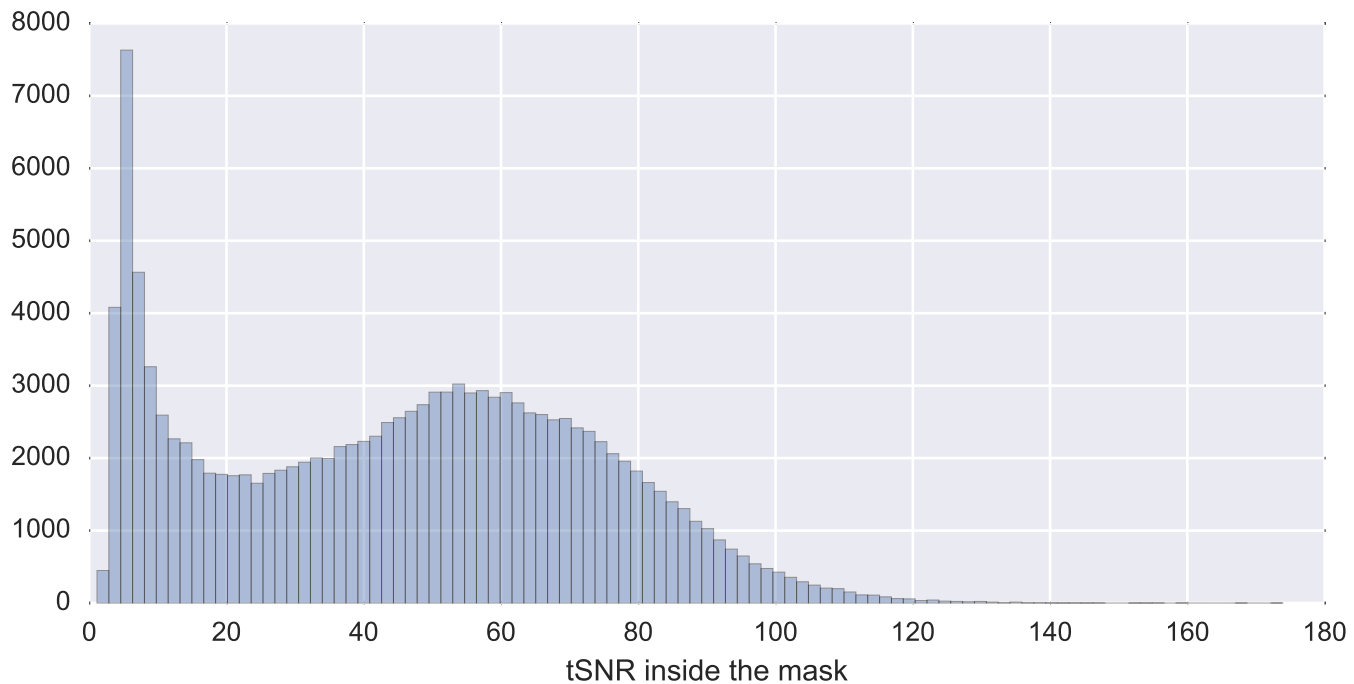

Mean EPI

Brain mask

tSNR

motion

fieldmap correction

coregistration