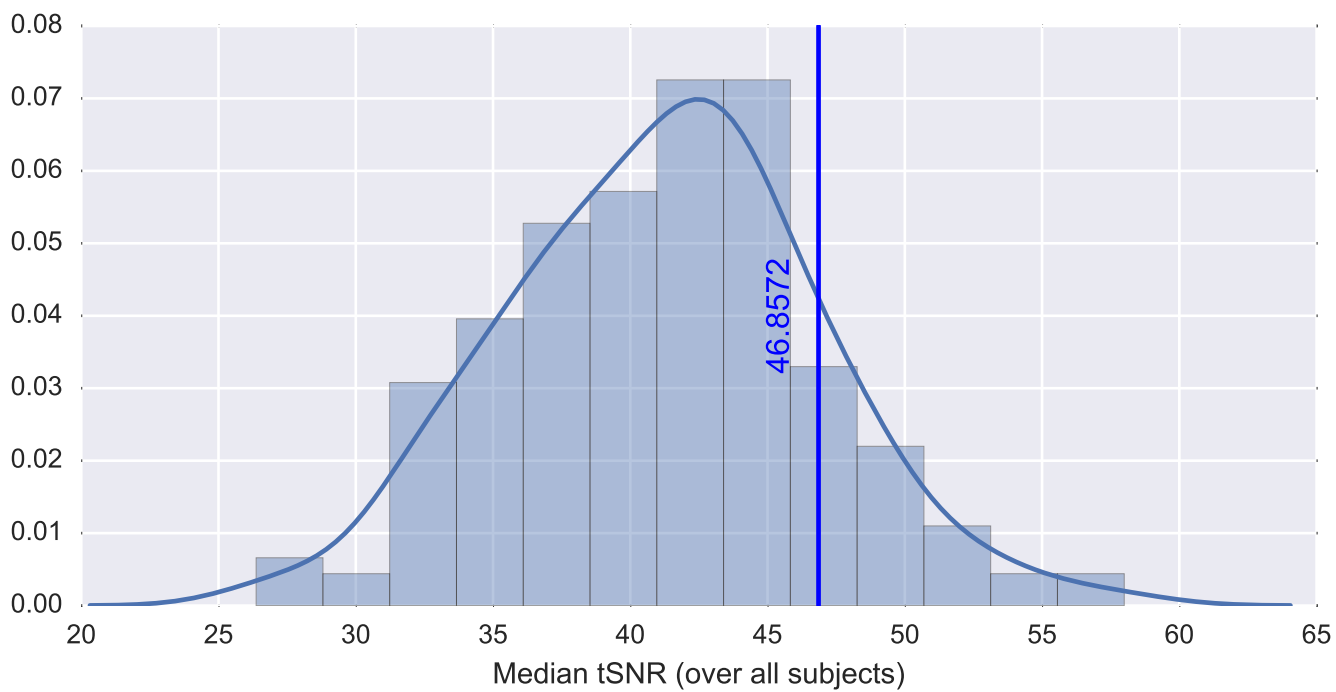

Mean EPI

Brain mask

tSNR

motion

fieldmap correction

coregistration