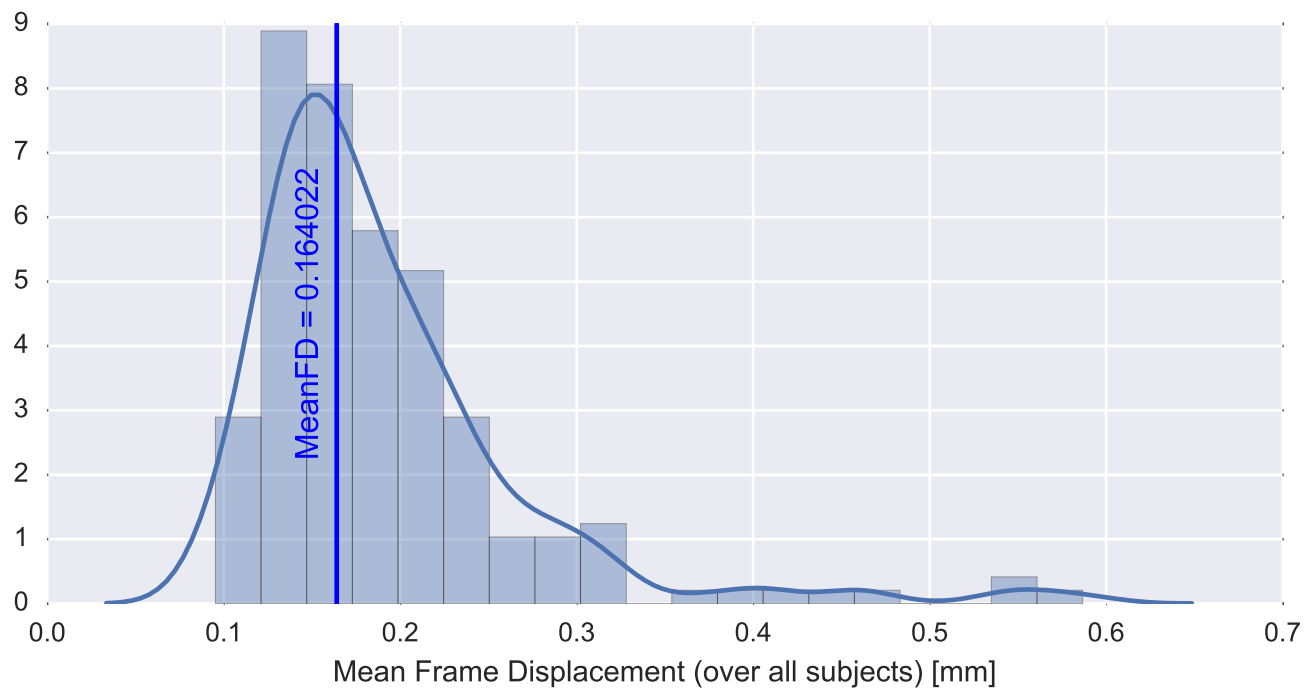

Mean EPI

Brain mask

tSNR

motion

fieldmap correction

coregistration