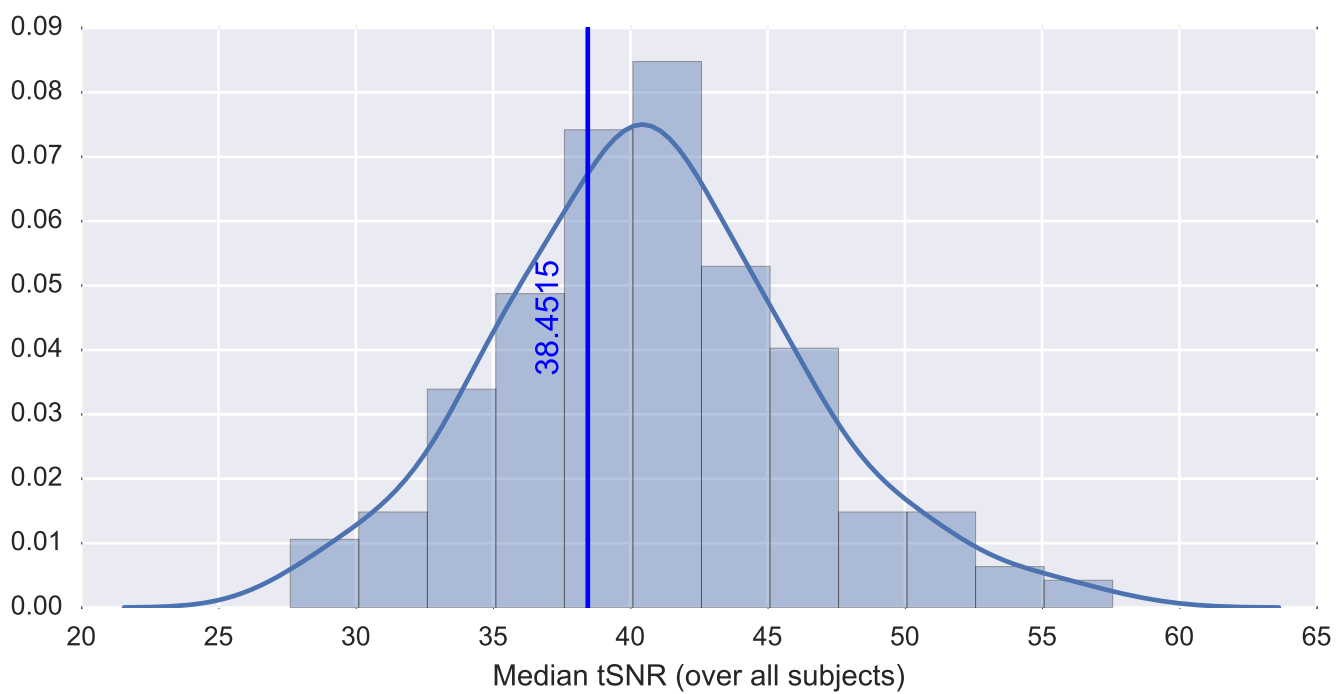

Mean EPI

Brain mask

tSNR

motion

fieldmap correction

coregistration