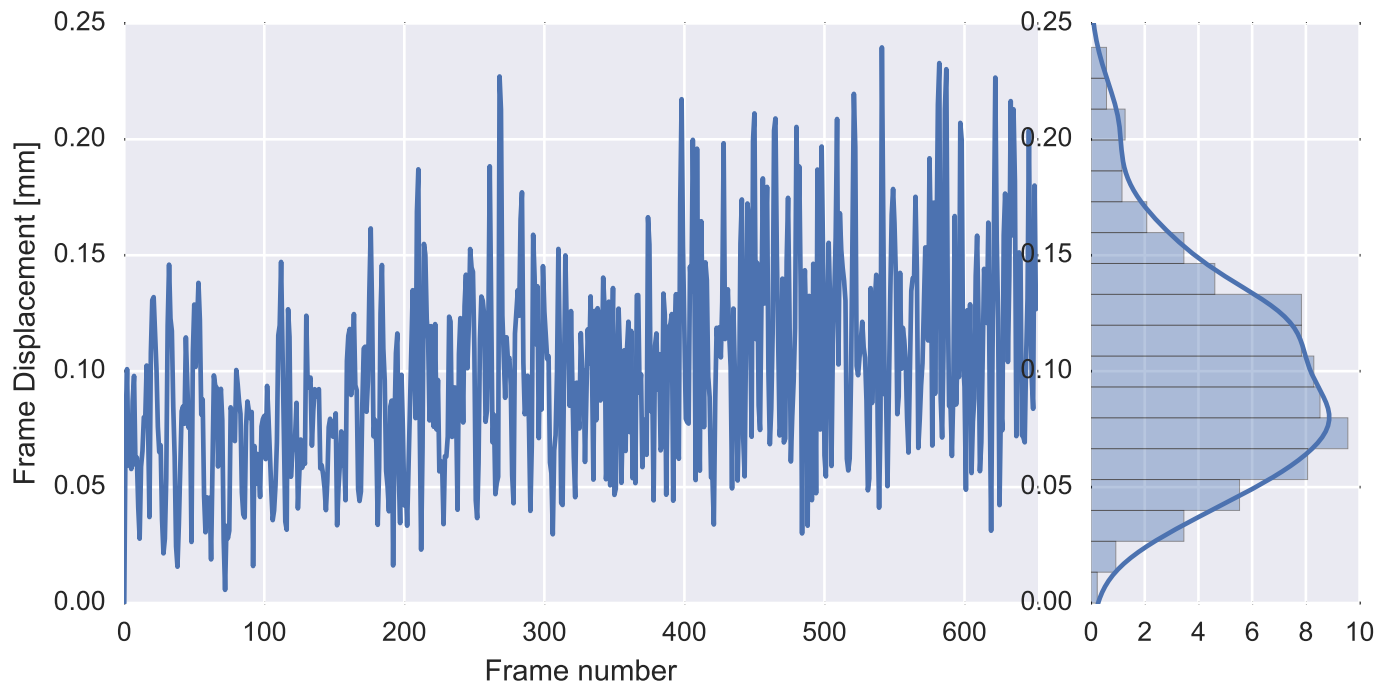

Mean EPI

Brain mask

tSNR

motion

fieldmap correction

coregistration