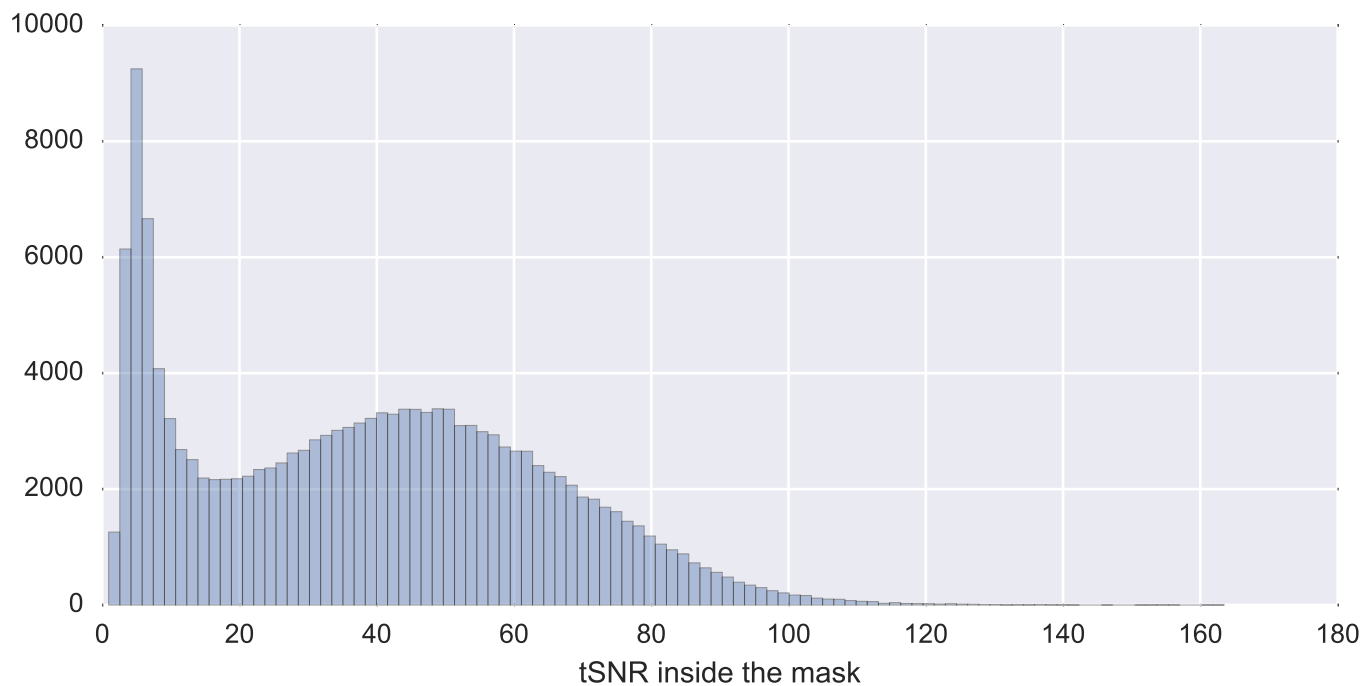

Mean EPI

Brain mask

tSNR

motion

fieldmap correction

coregistration