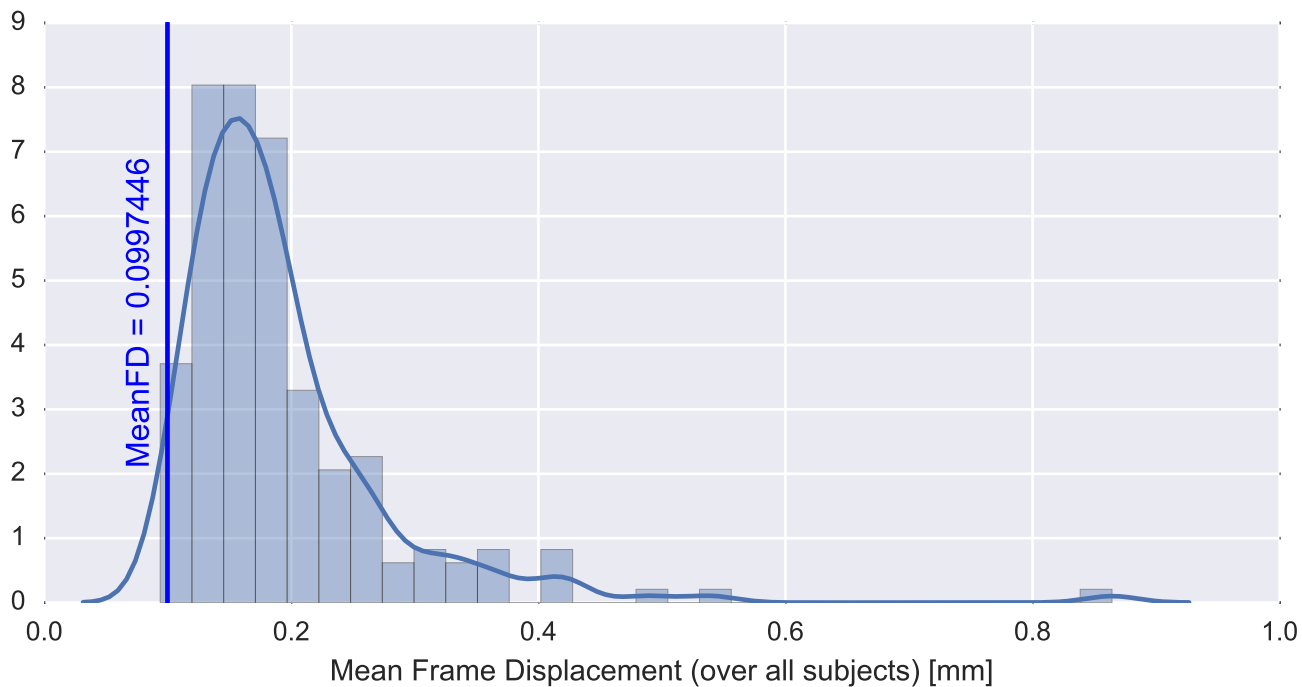

Mean EPI

Brain mask

tSNR

motion

fieldmap correction

coregistration