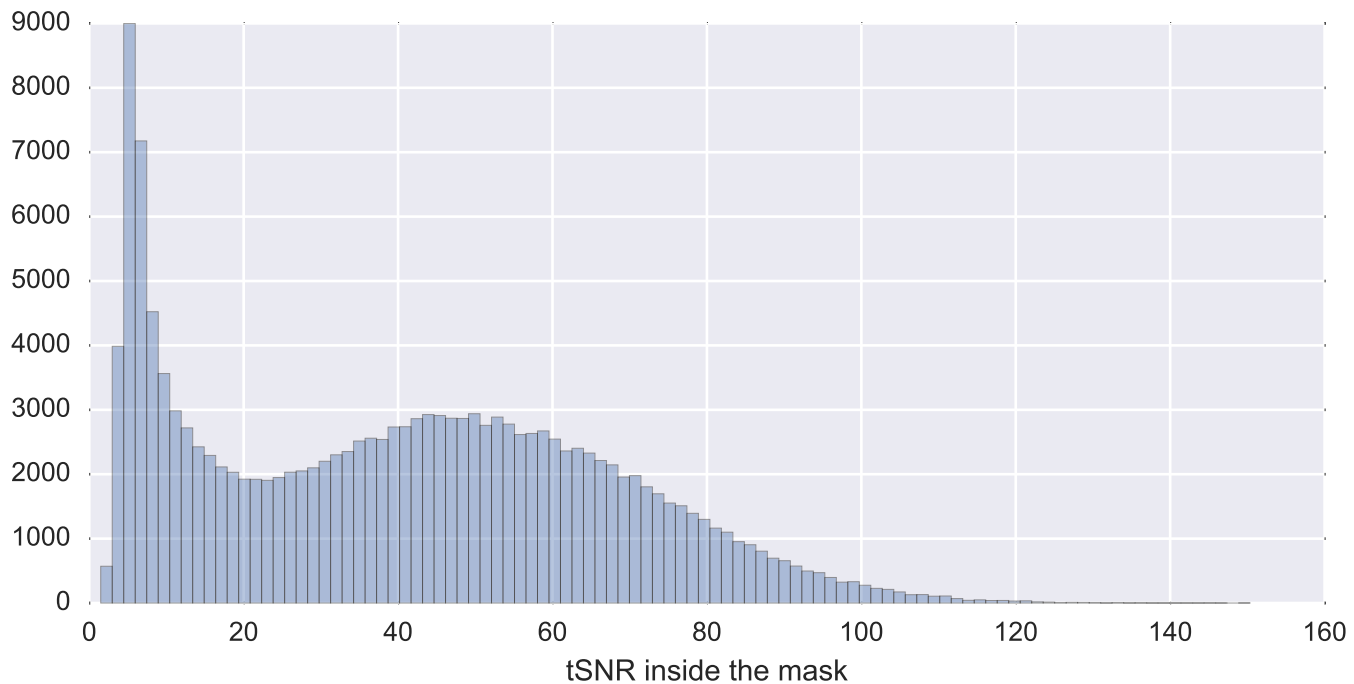

Mean EPI

Brain mask

tSNR

motion

fieldmap correction

coregistration