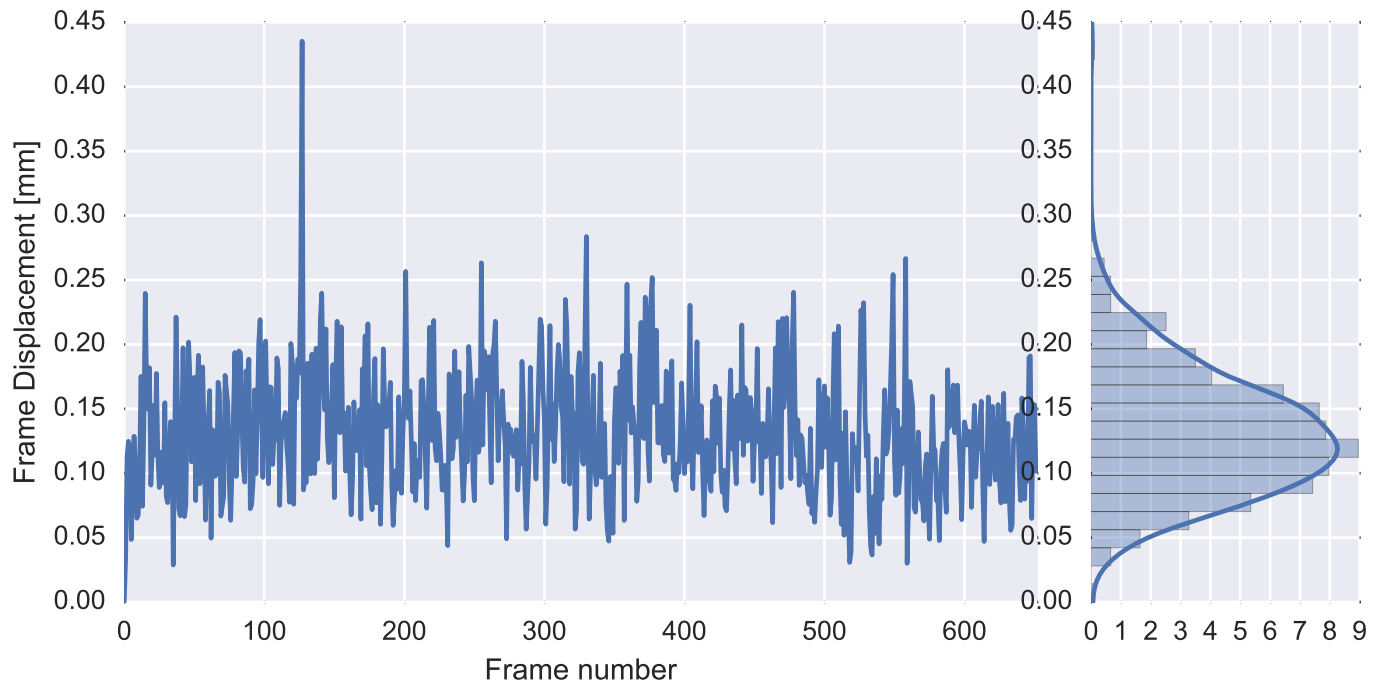

Mean EPI

Brain mask

tSNR

motion

fieldmap correction

coregistration