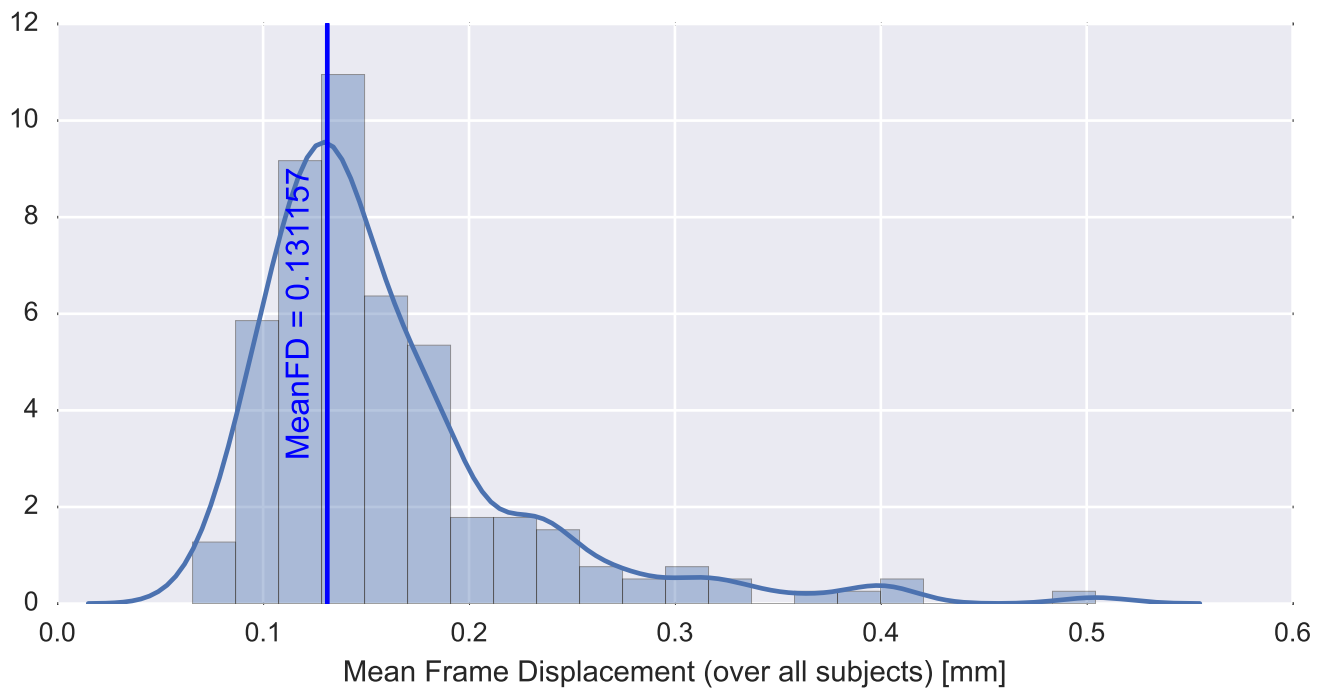

Mean EPI

Brain mask

tSNR

motion

fieldmap correction

coregistration