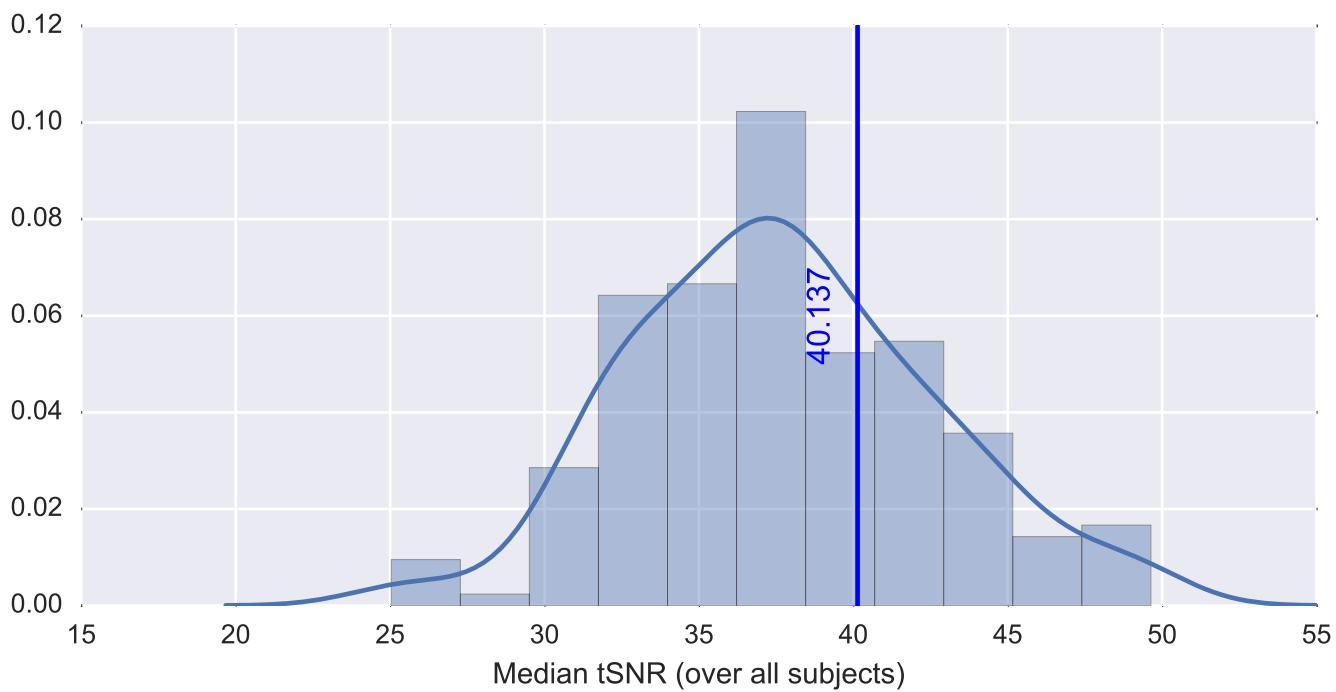

Mean EPI

Brain mask

tSNR

motion

fieldmap correction

coregistration