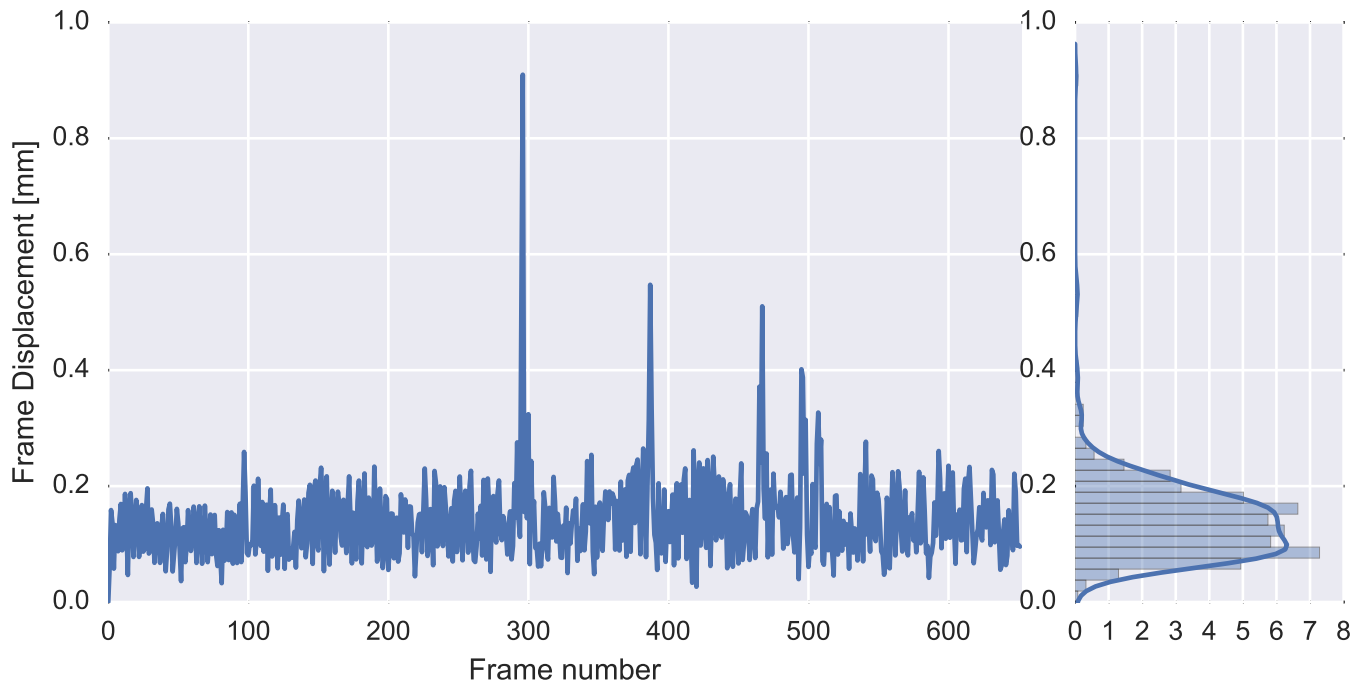

Brain mask

tSNR

motion

fieldmap correction

coregistration