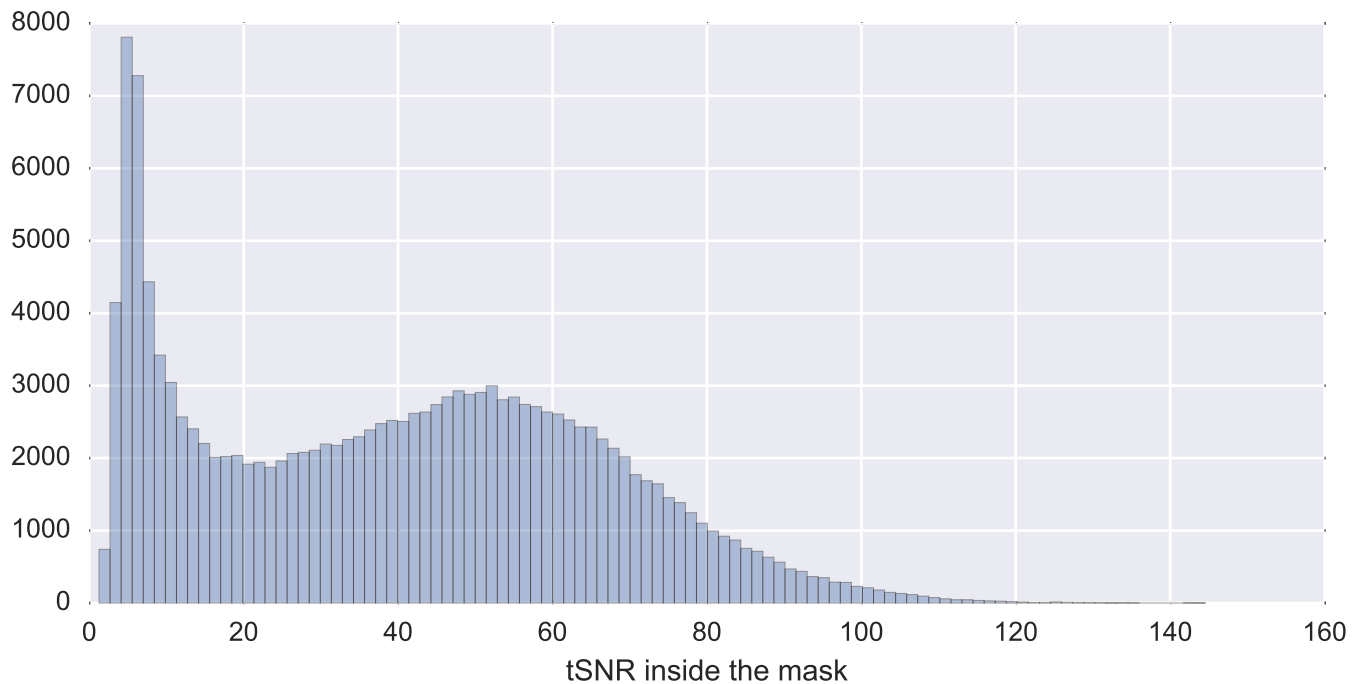

Brain mask

tSNR

motion

fieldmap correction

coregistration