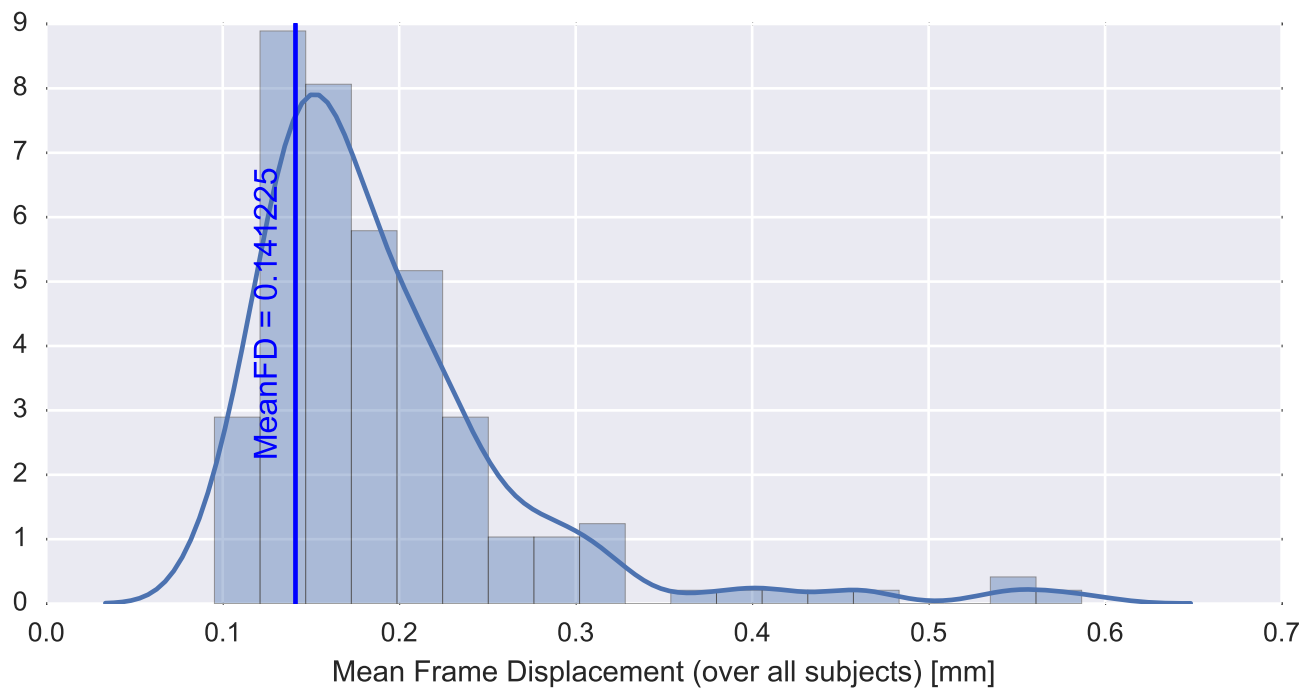

Brain mask

tSNR

motion

fieldmap correction

coregistration