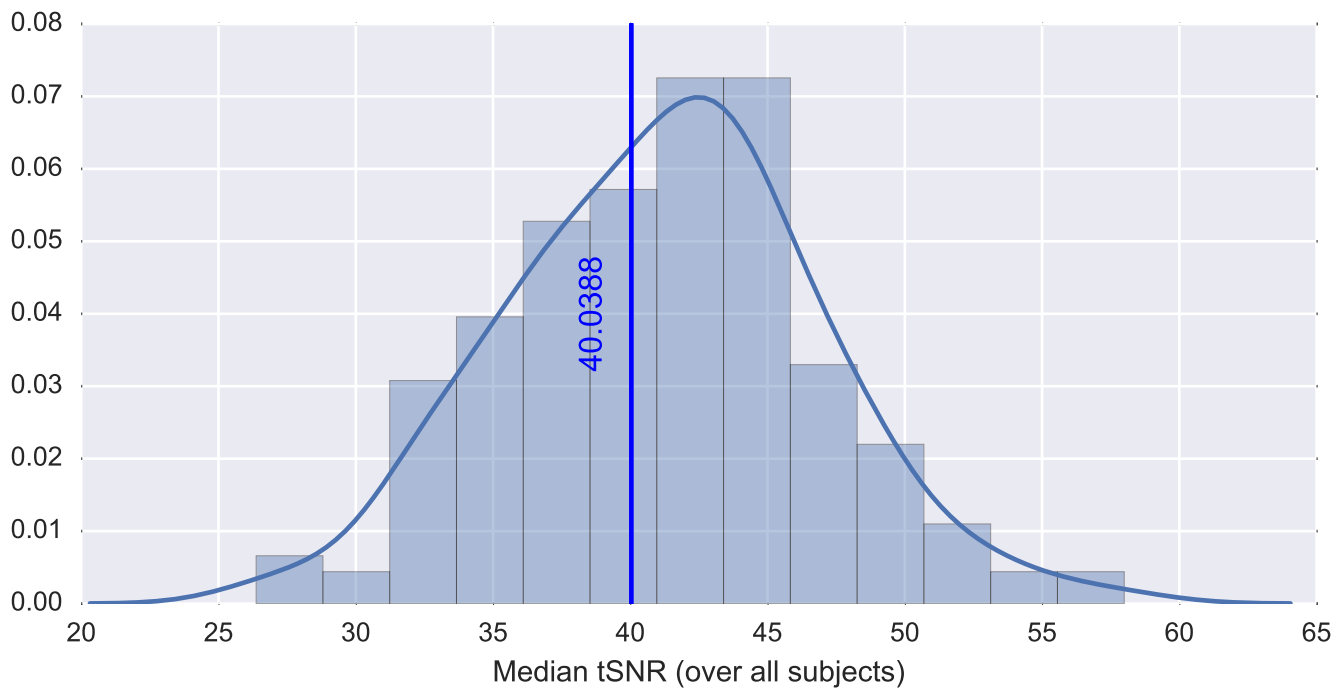

Brain mask

tSNR

motion

fieldmap correction

coregistration