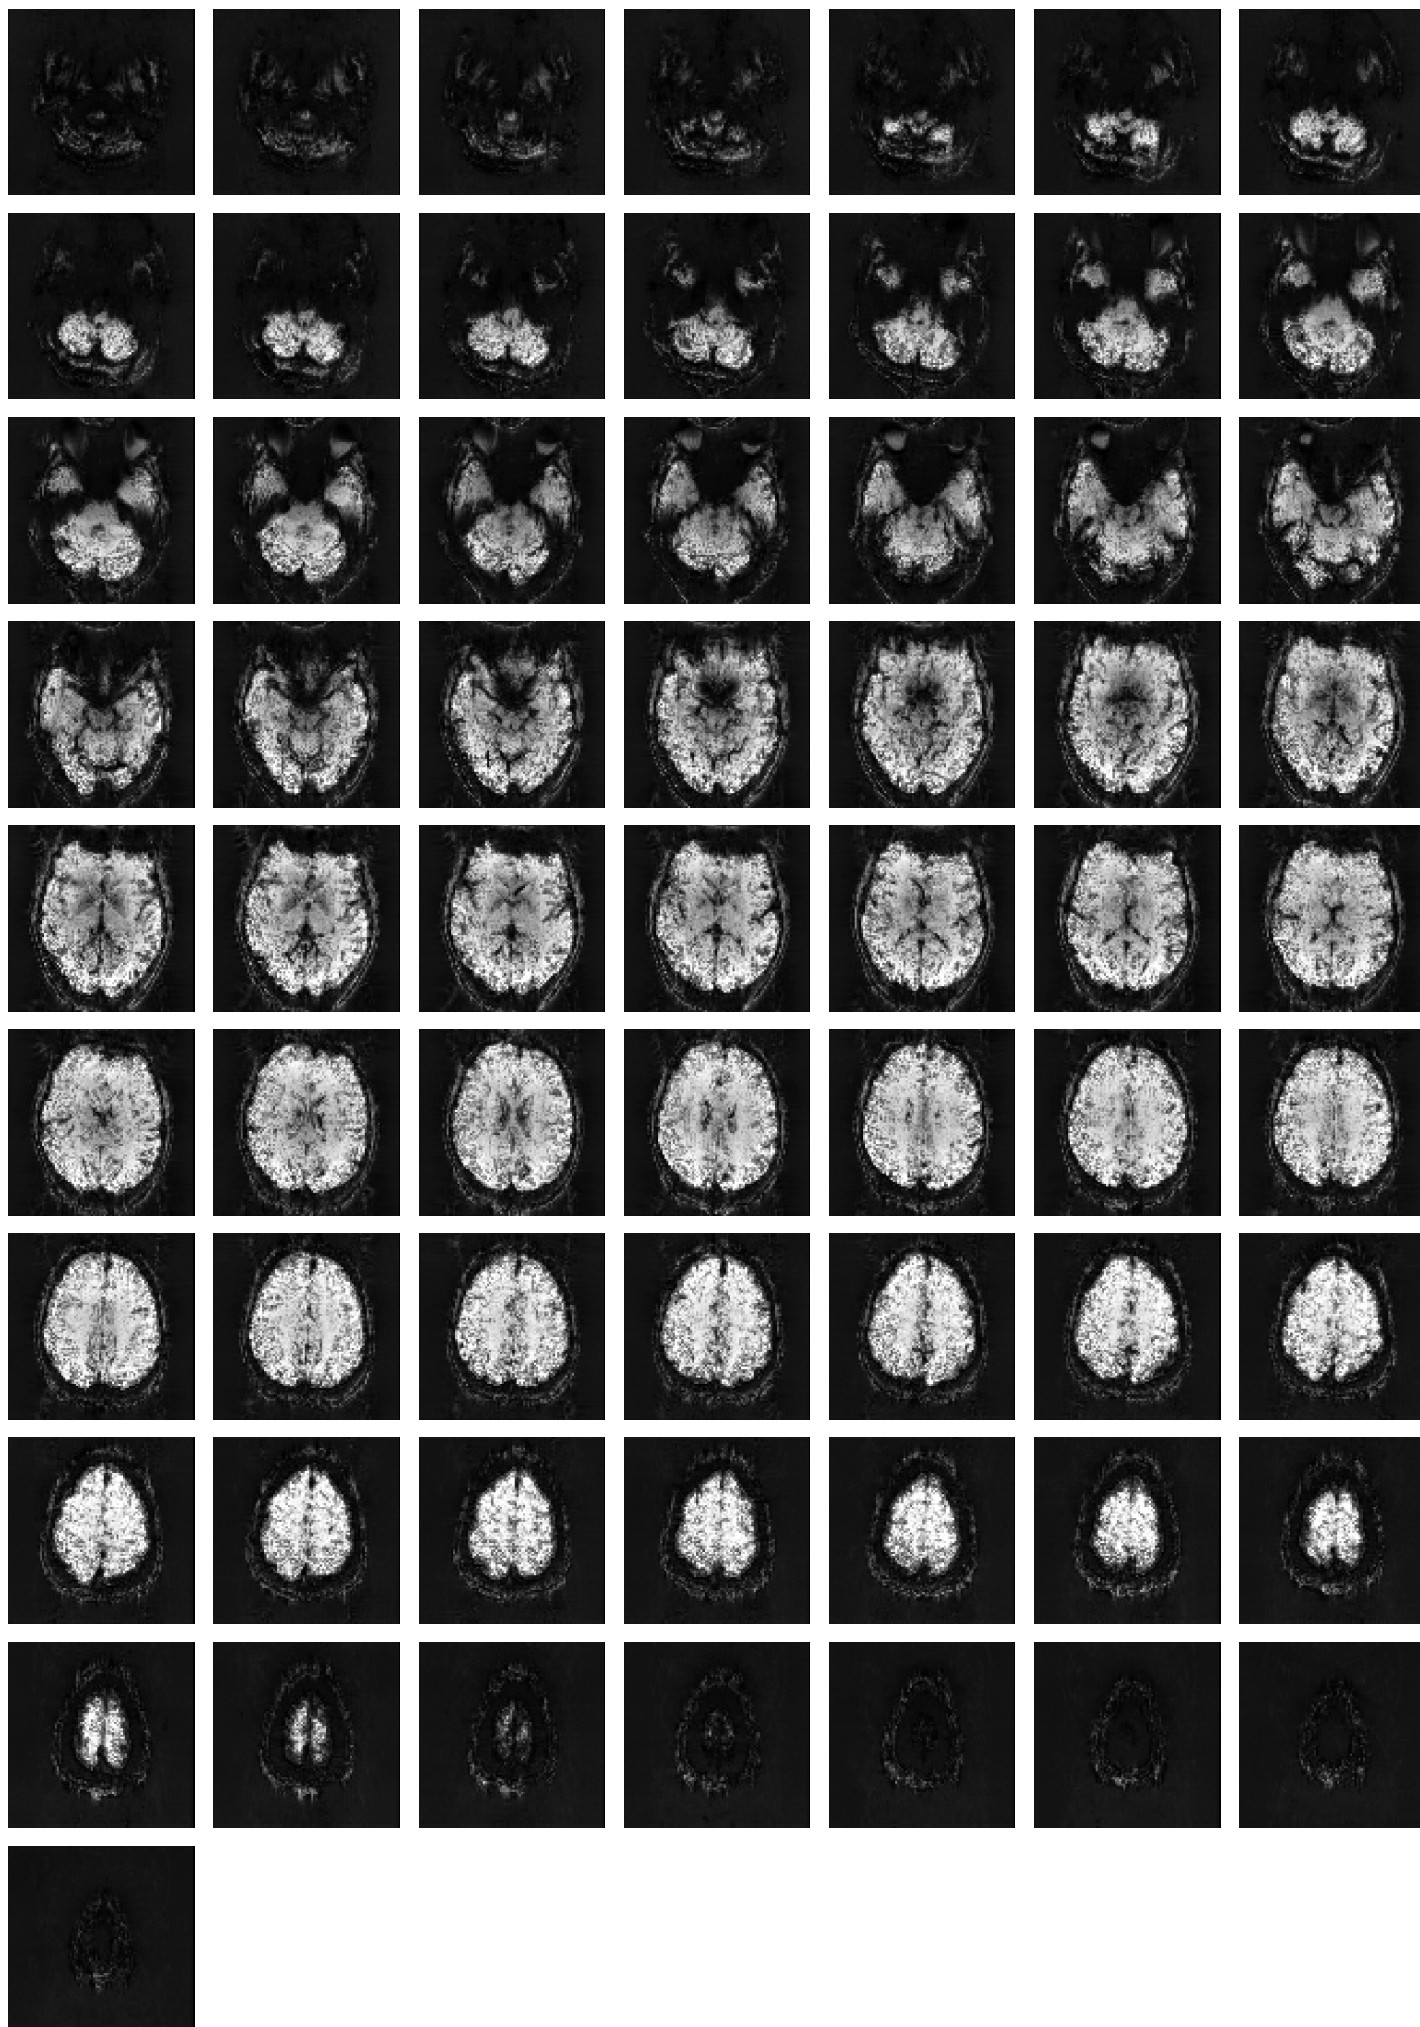

Brain mask

tSNR

motion

fieldmap correction

coregistration