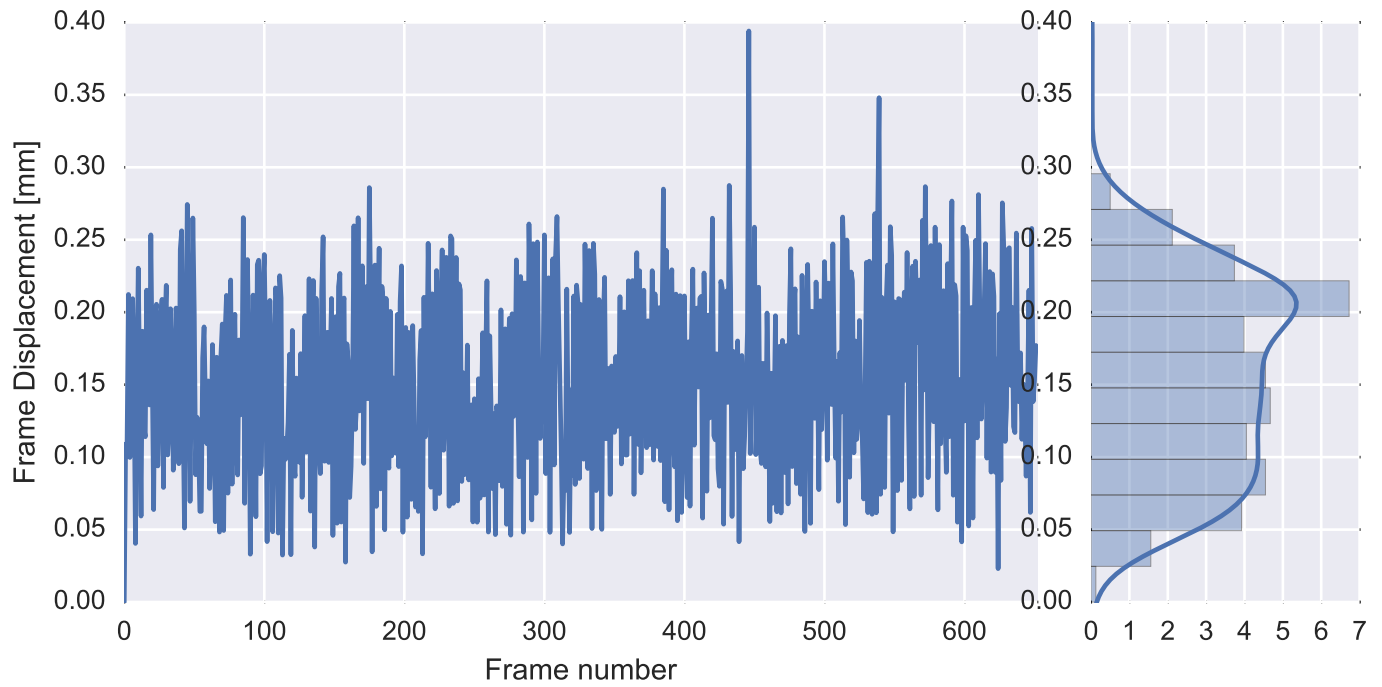

Mean EPI

Brain mask

tSNR

motion

fieldmap correction

coregistration