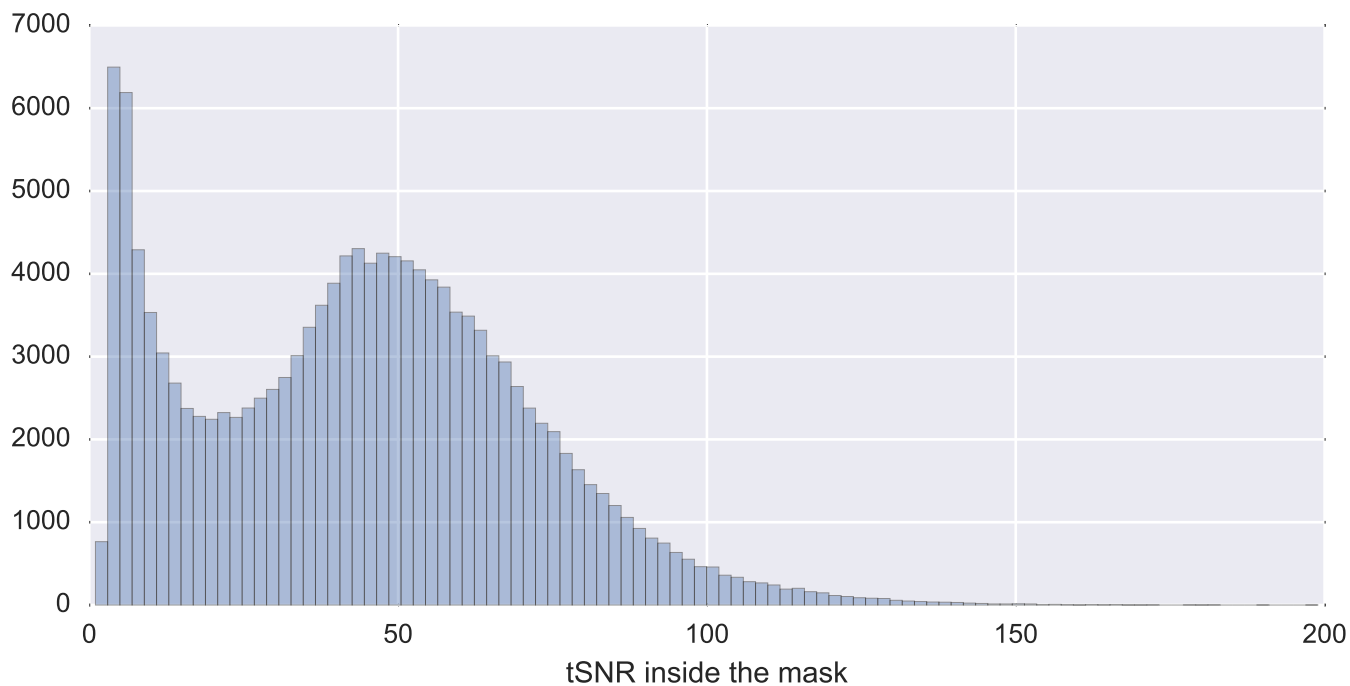

Mean EPI

Brain mask

tSNR

motion

fieldmap correction

coregistration