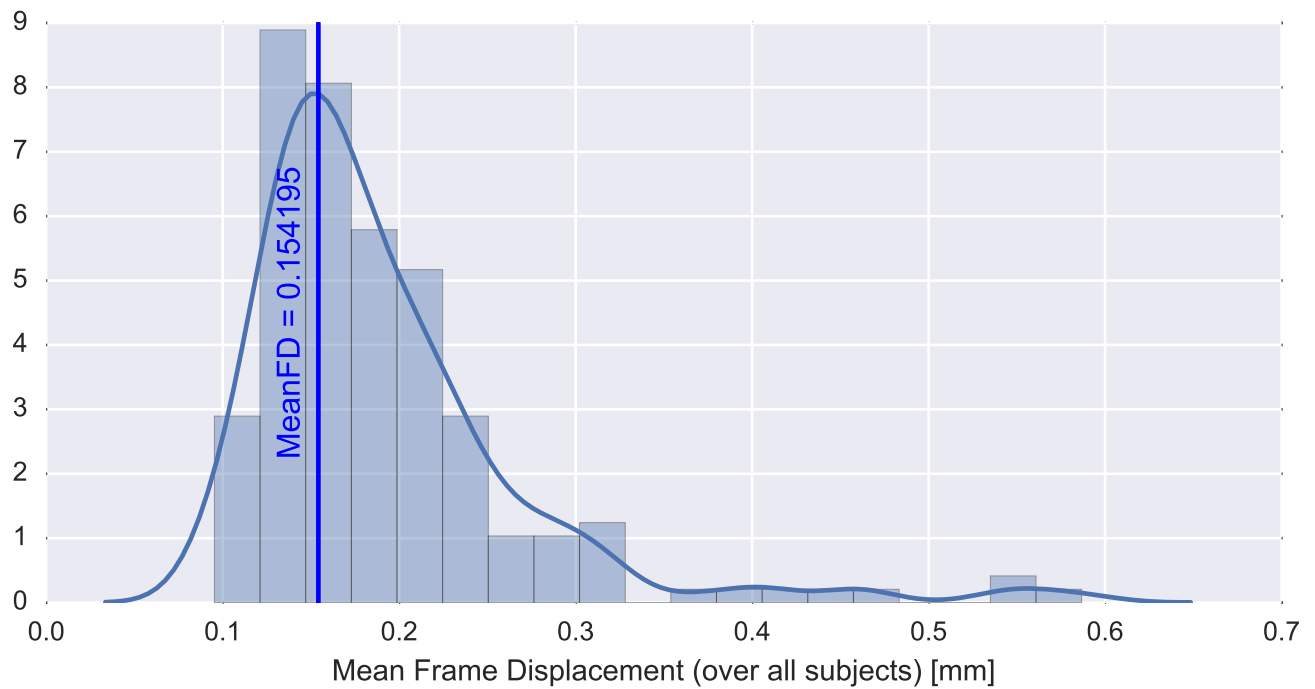

Mean EPI

Brain mask

tSNR

motion

fieldmap correction

coregistration