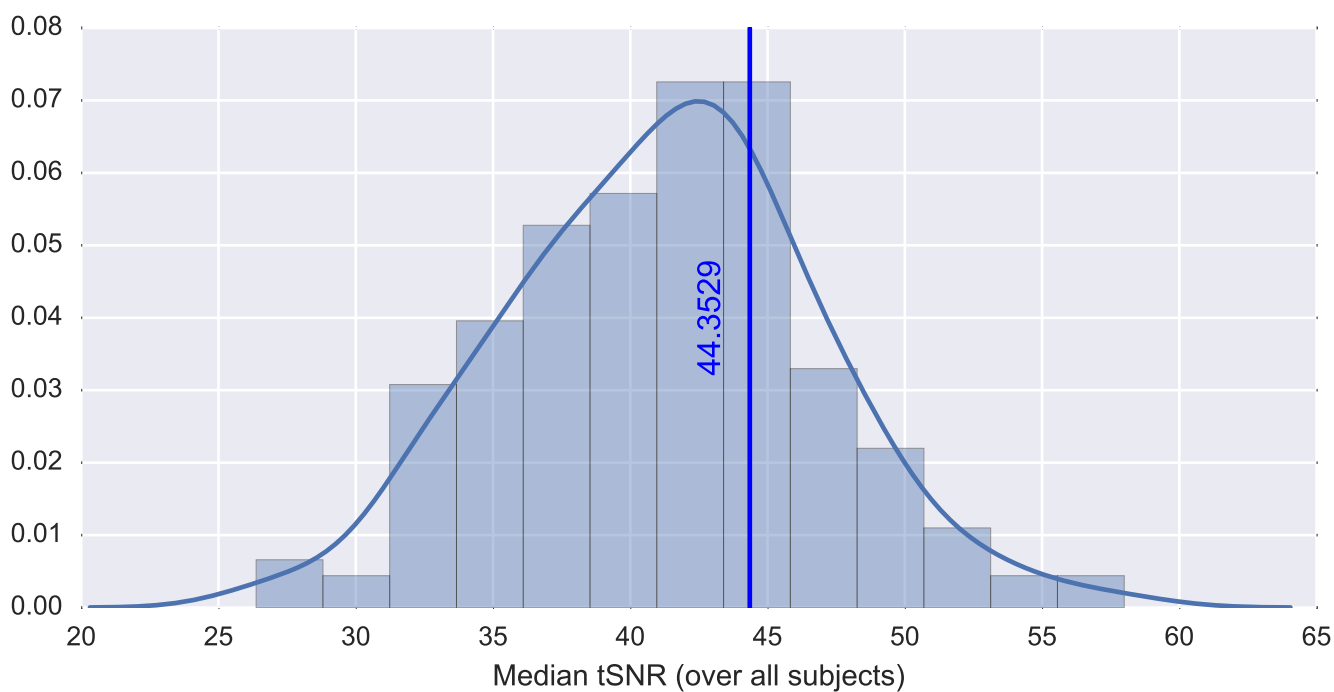

Mean EPI

Brain mask

tSNR

motion

fieldmap correction

coregistration