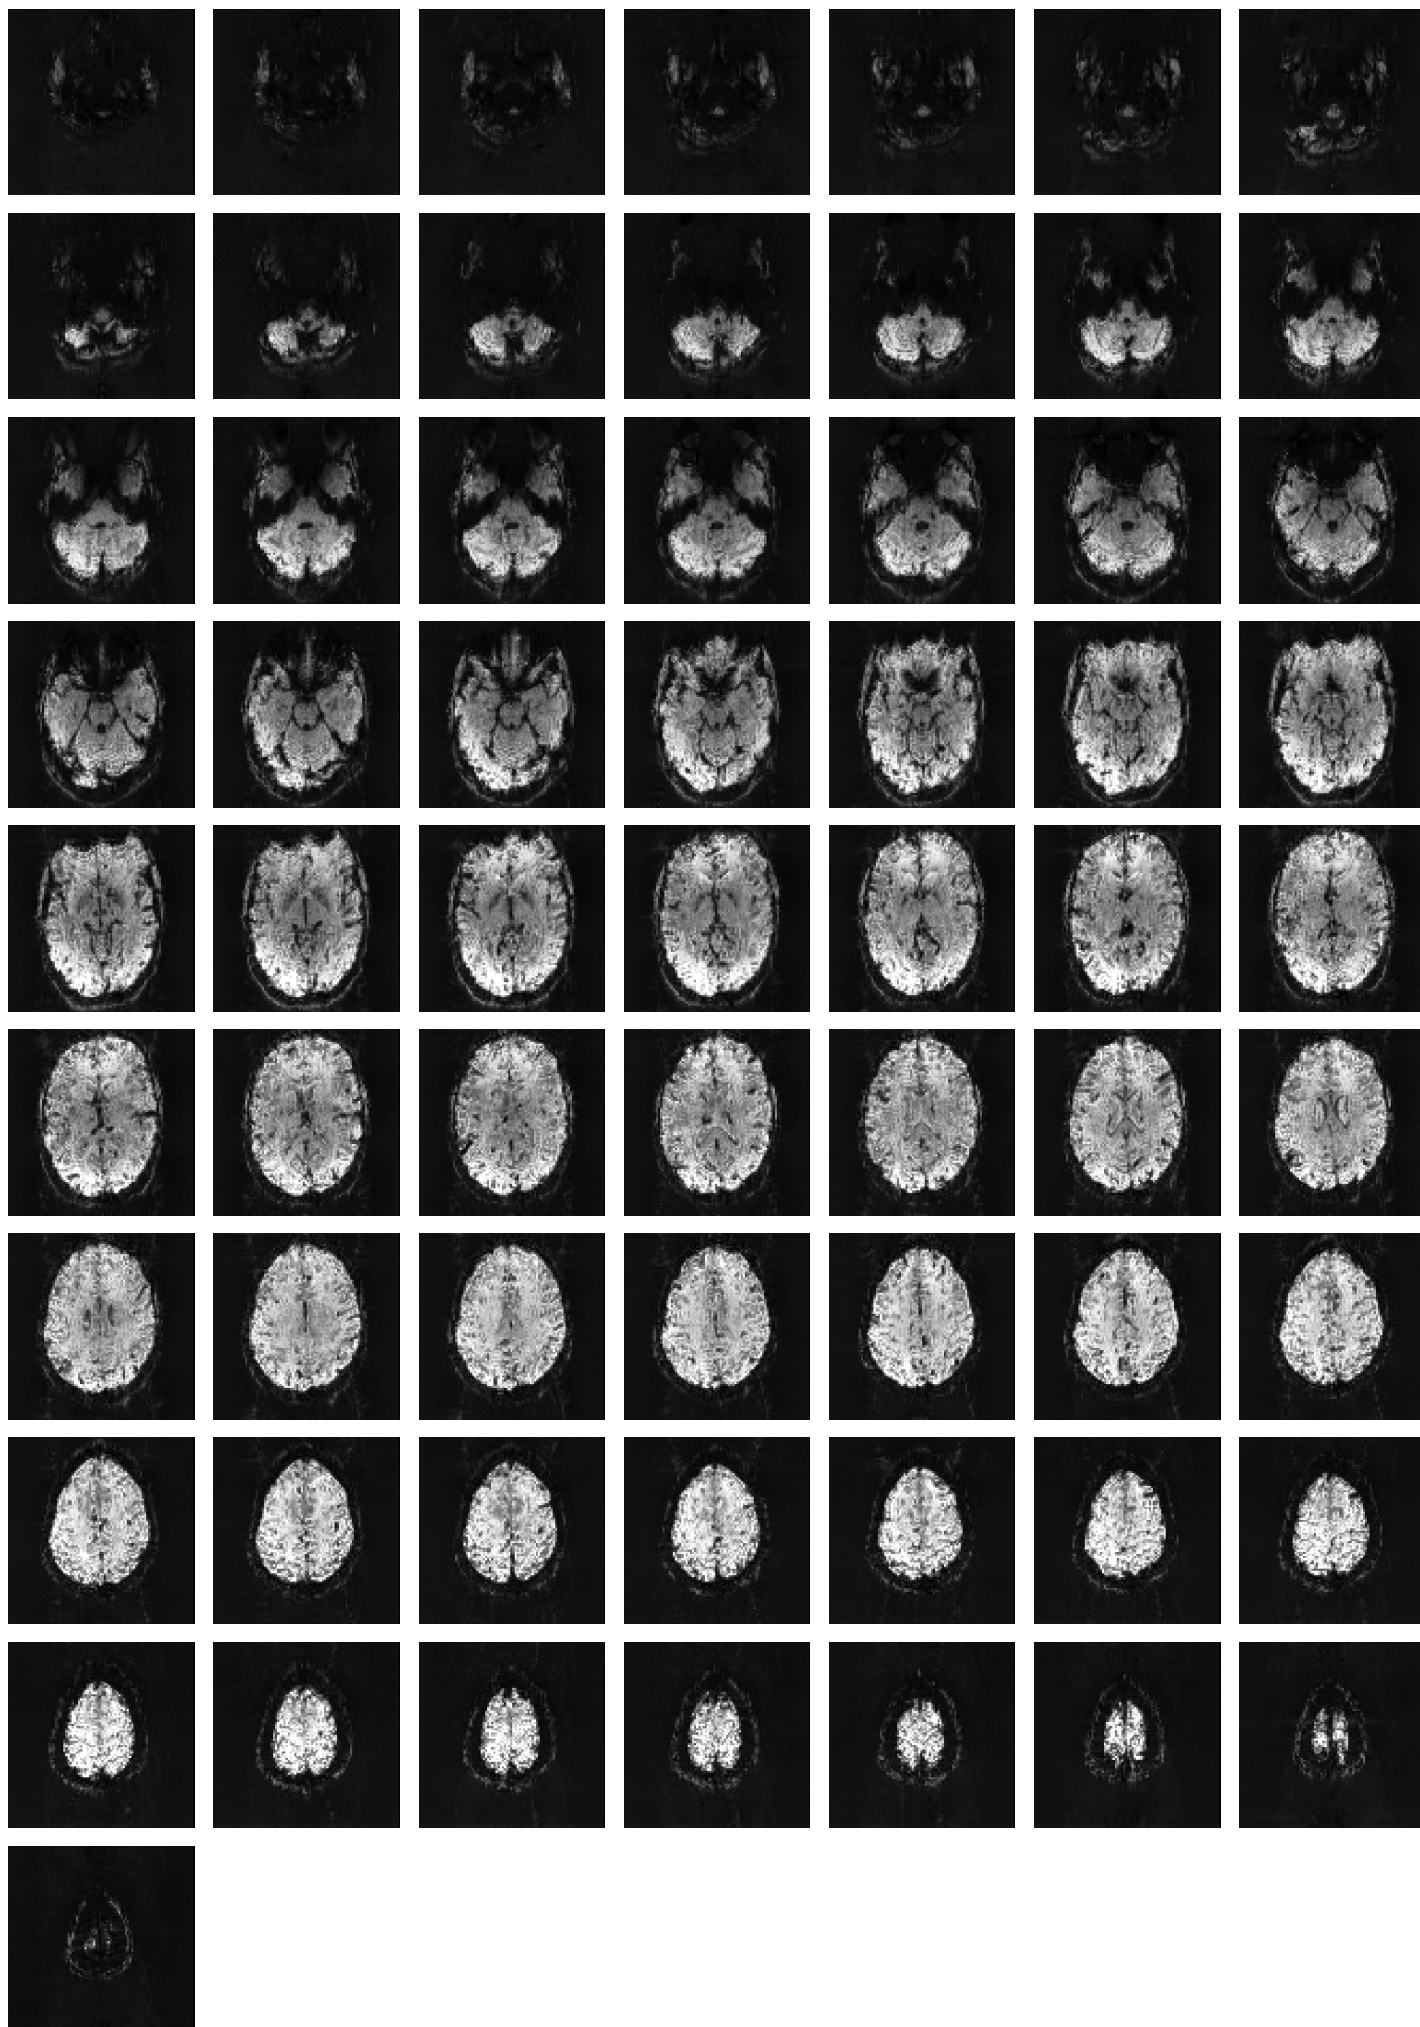

Mean EPI

Brain mask

tSNR

motion

fieldmap correction

coregistration