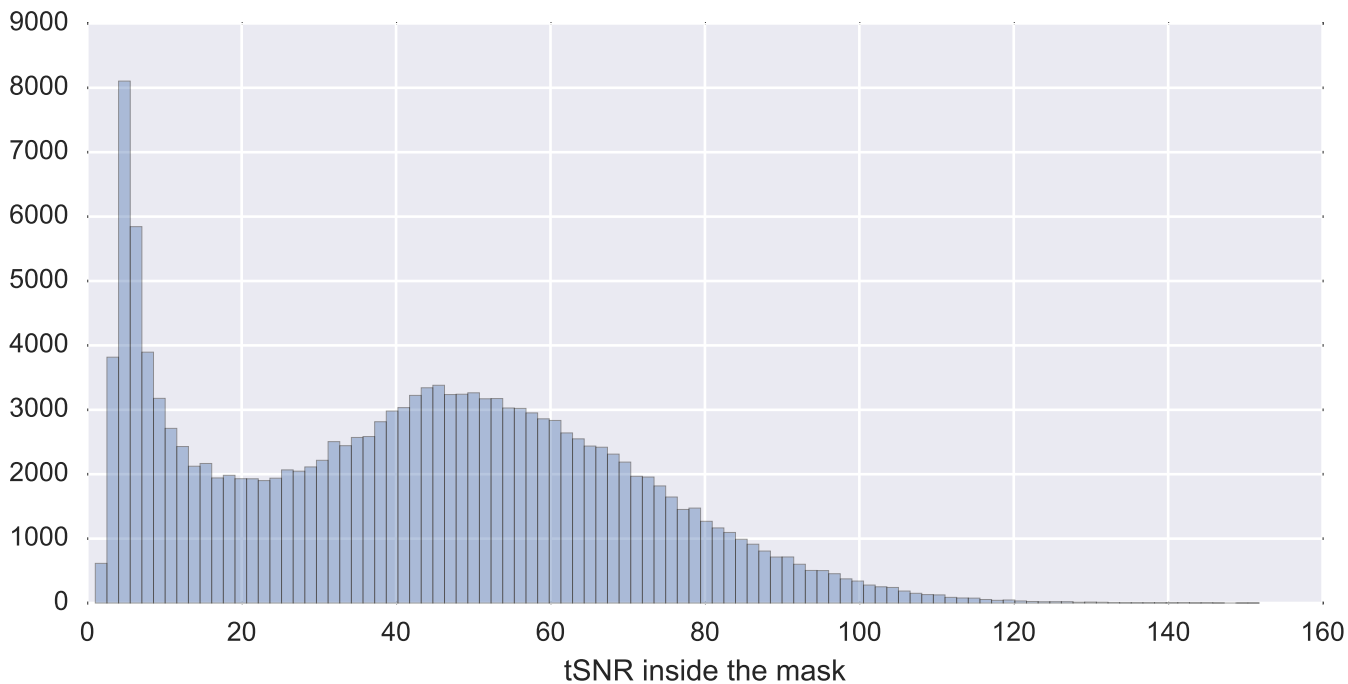

Mean EPI

Brain mask

tSNR

motion

fieldmap correction

coregistration