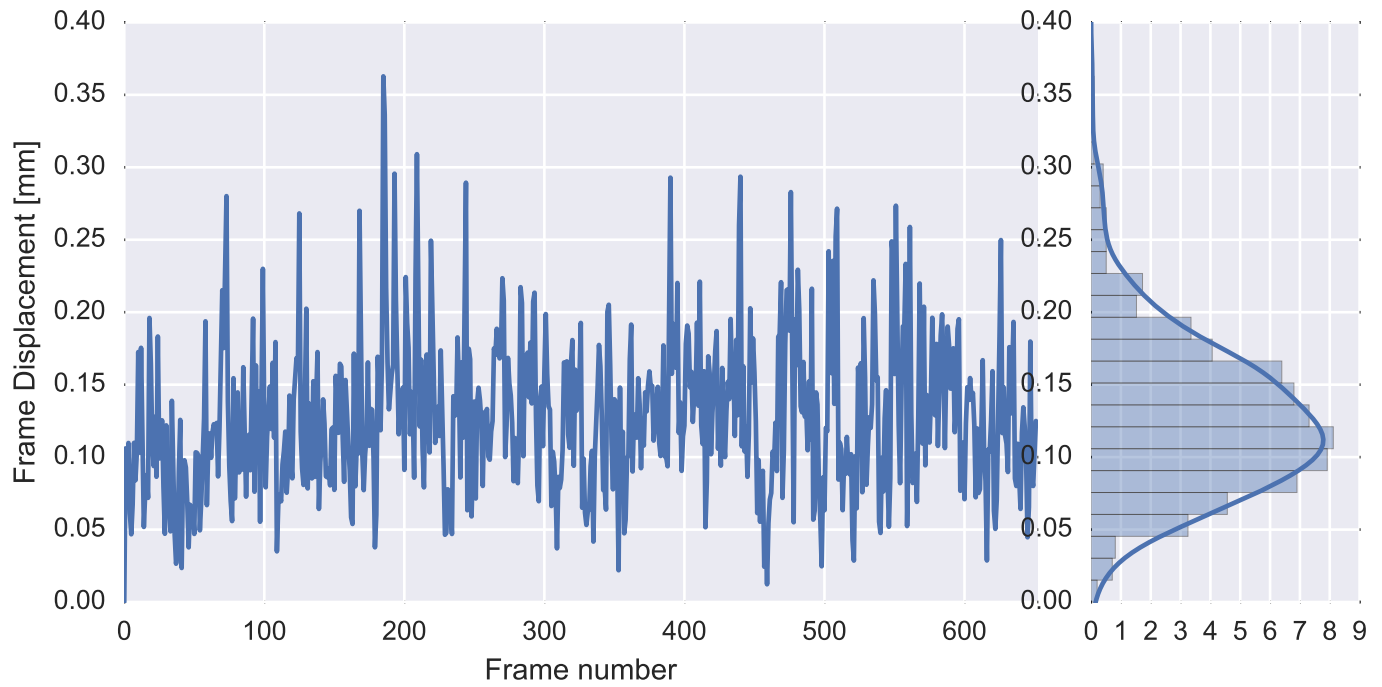

Mean EPI

Brain mask

tSNR

motion

fieldmap correction

coregistration