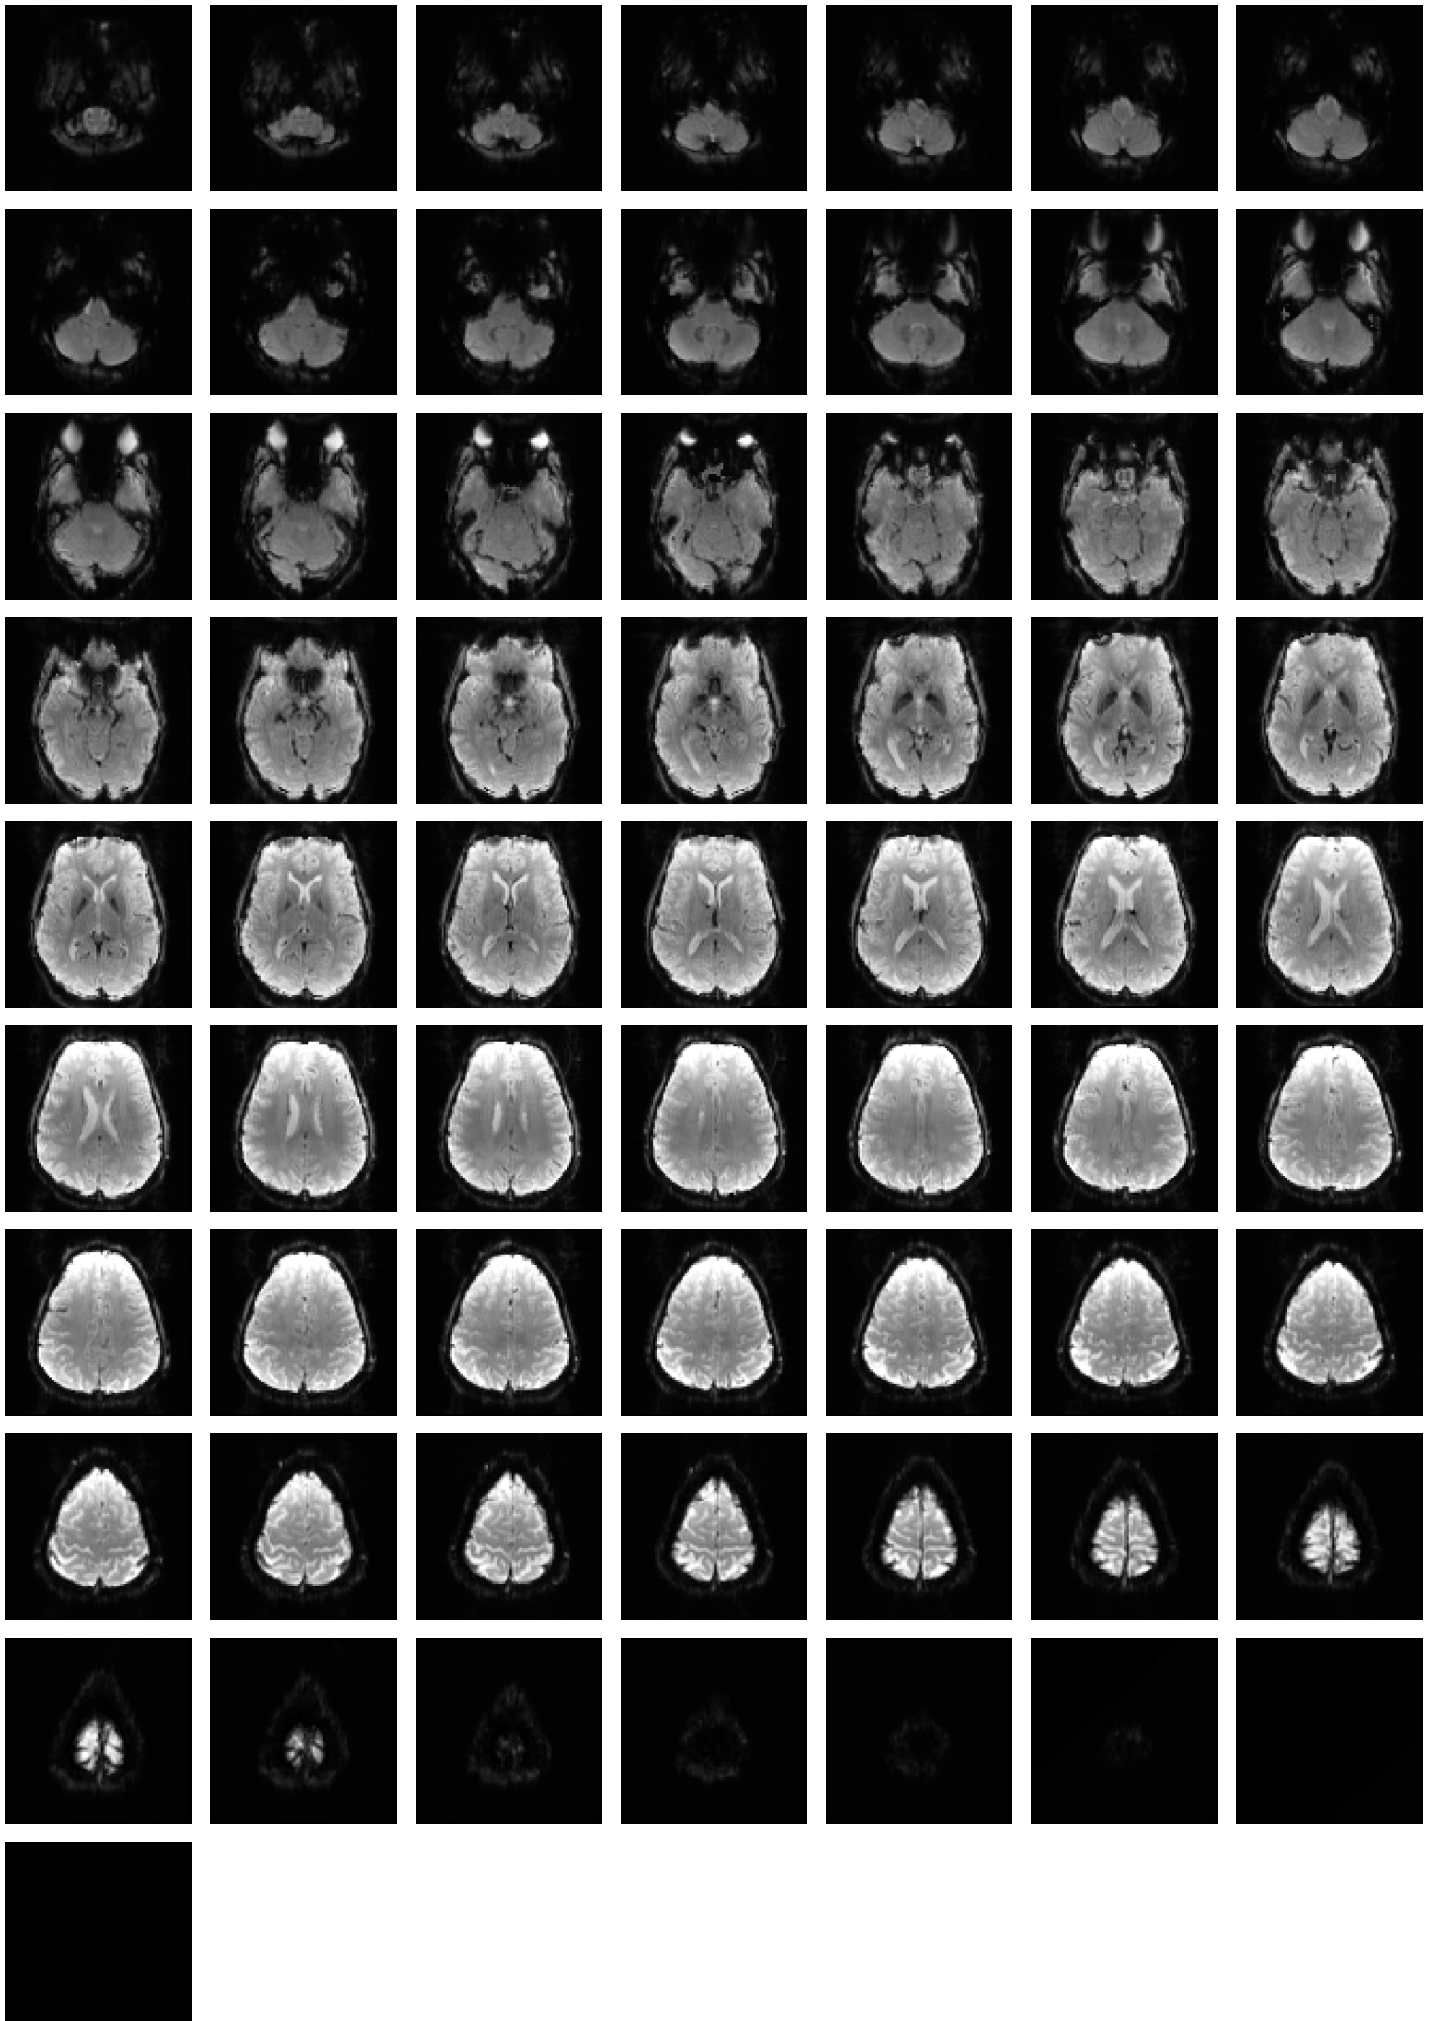

Mean EPI

Brain mask

tSNR

motion

fieldmap correction

coregistration