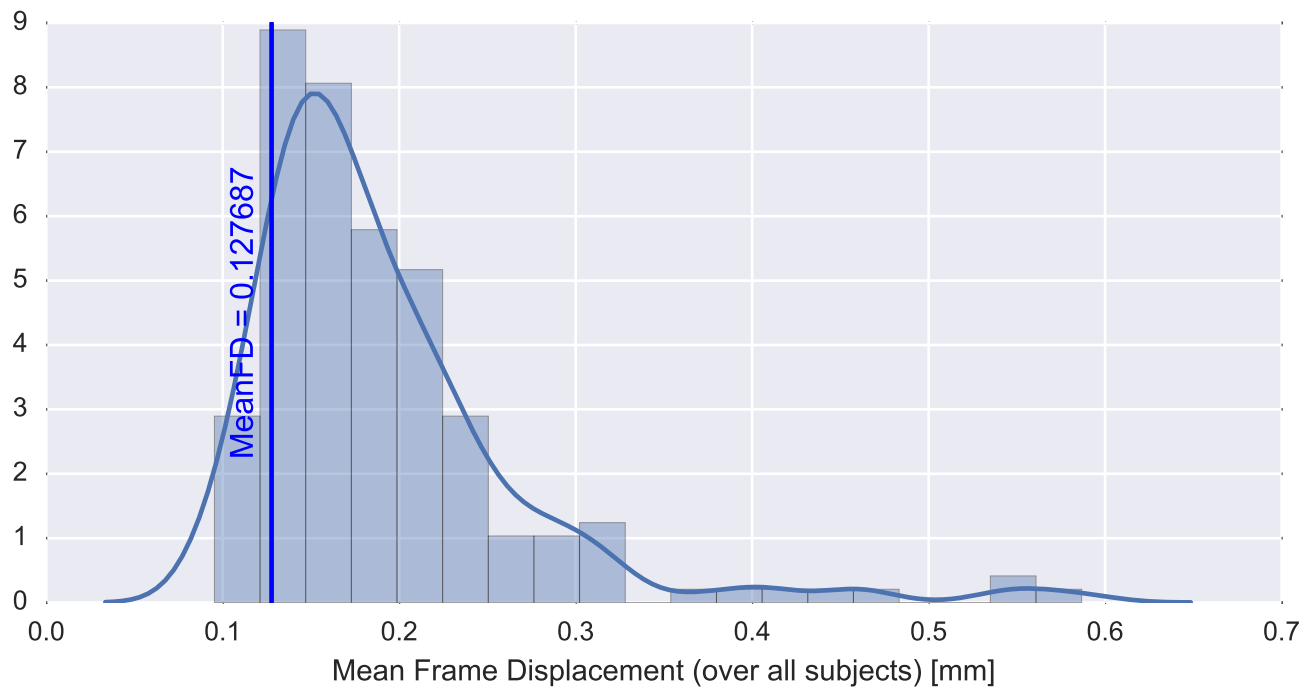

Mean EPI

Brain mask

tSNR

motion

fieldmap correction

coregistration