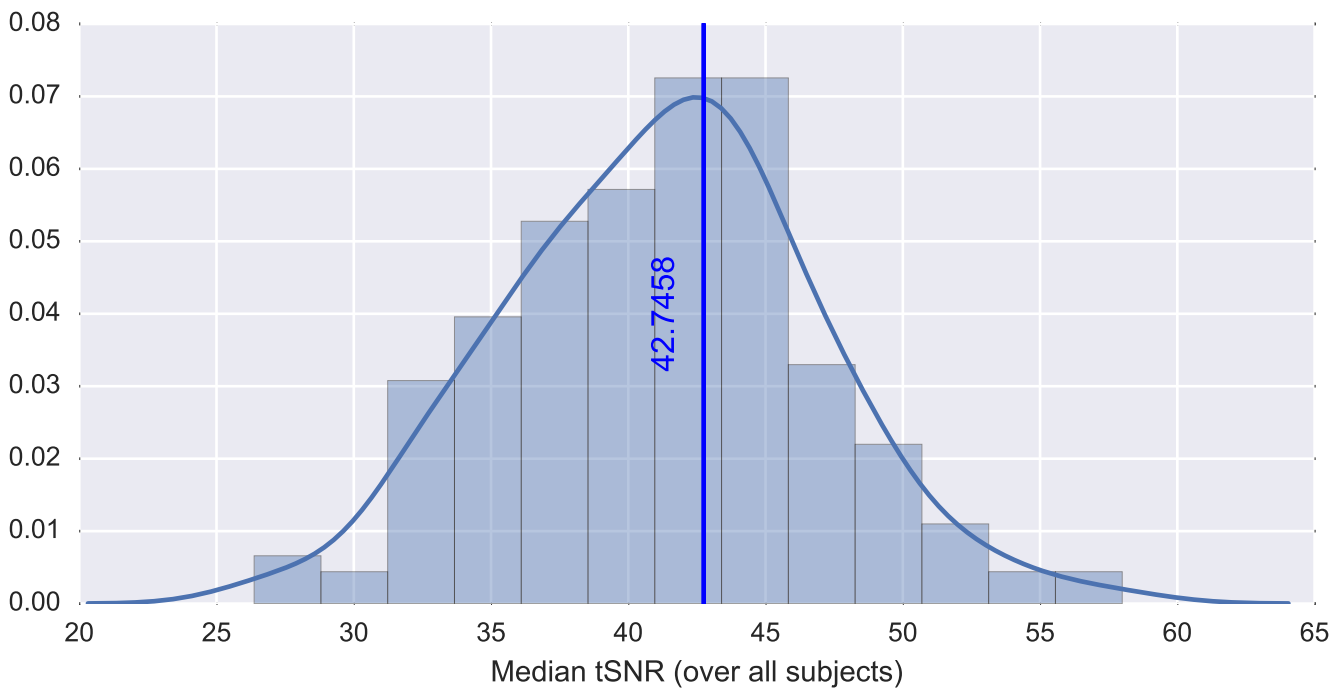

Mean EPI

Brain mask

tSNR

motion

fieldmap correction

coregistration