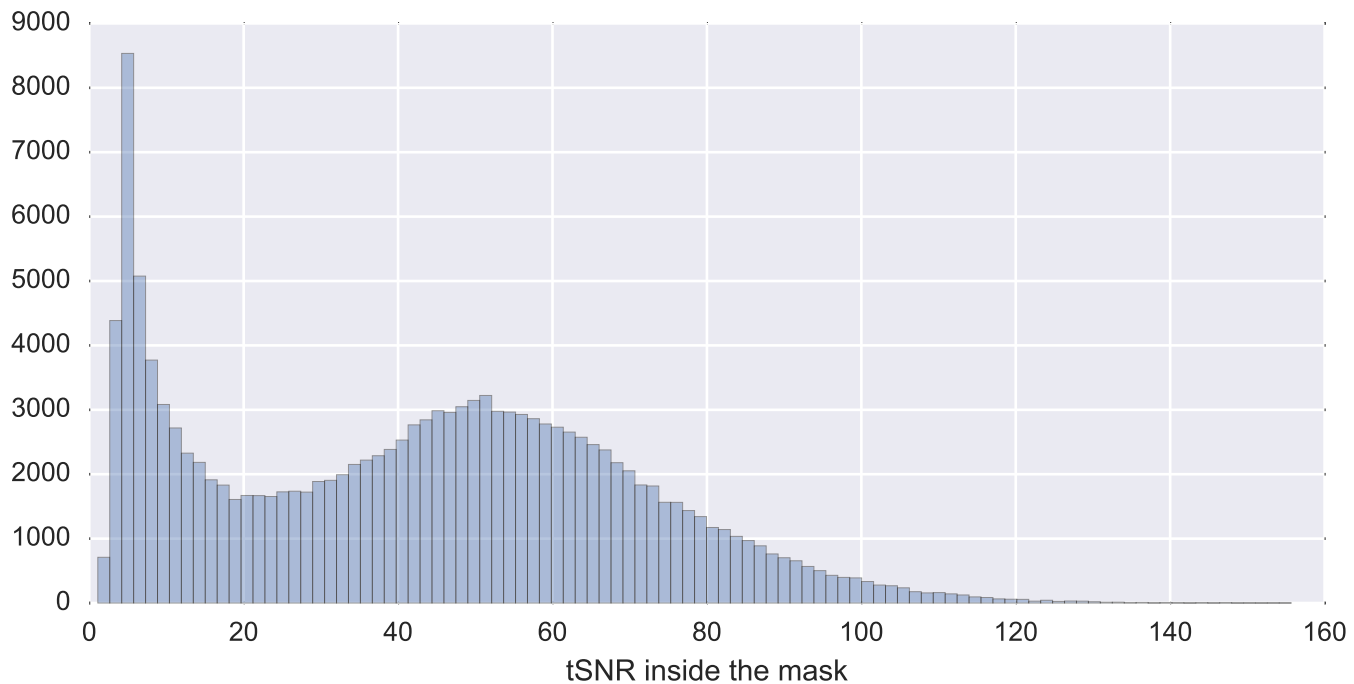

Mean EPI

Brain mask

tSNR

motion

fieldmap correction

coregistration