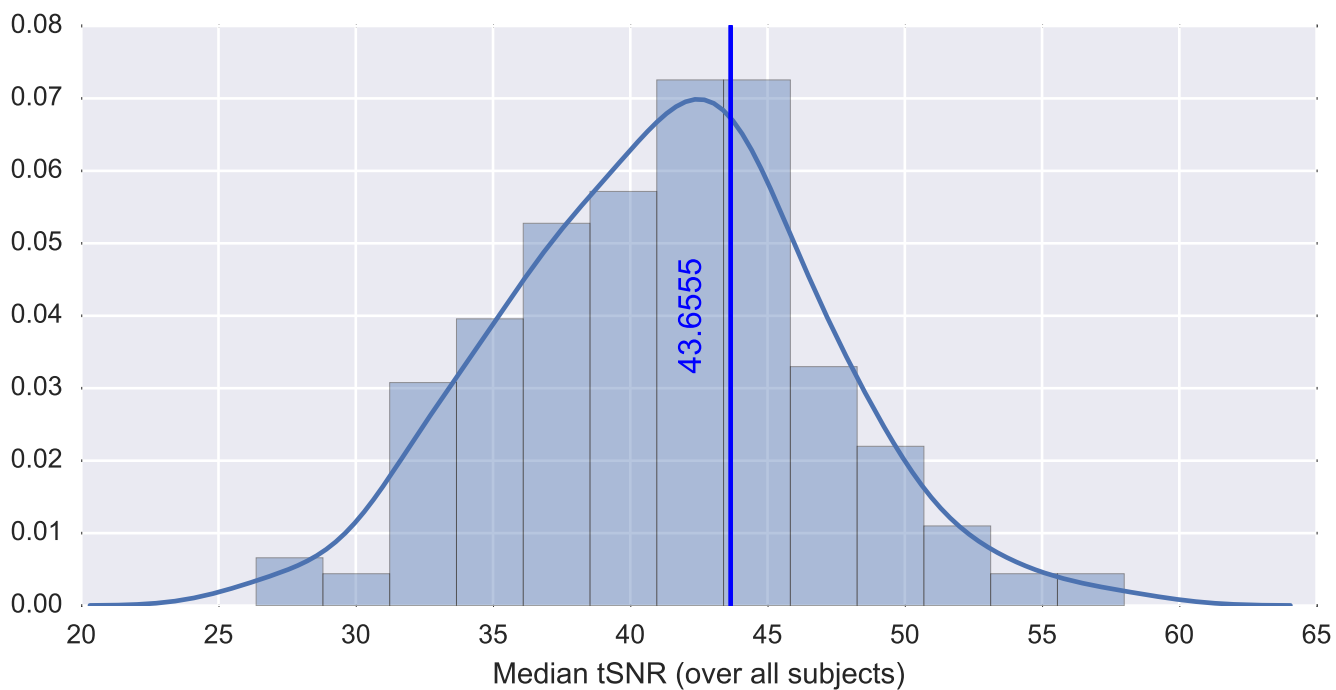

Mean EPI

Brain mask

tSNR

motion

fieldmap correction

coregistration