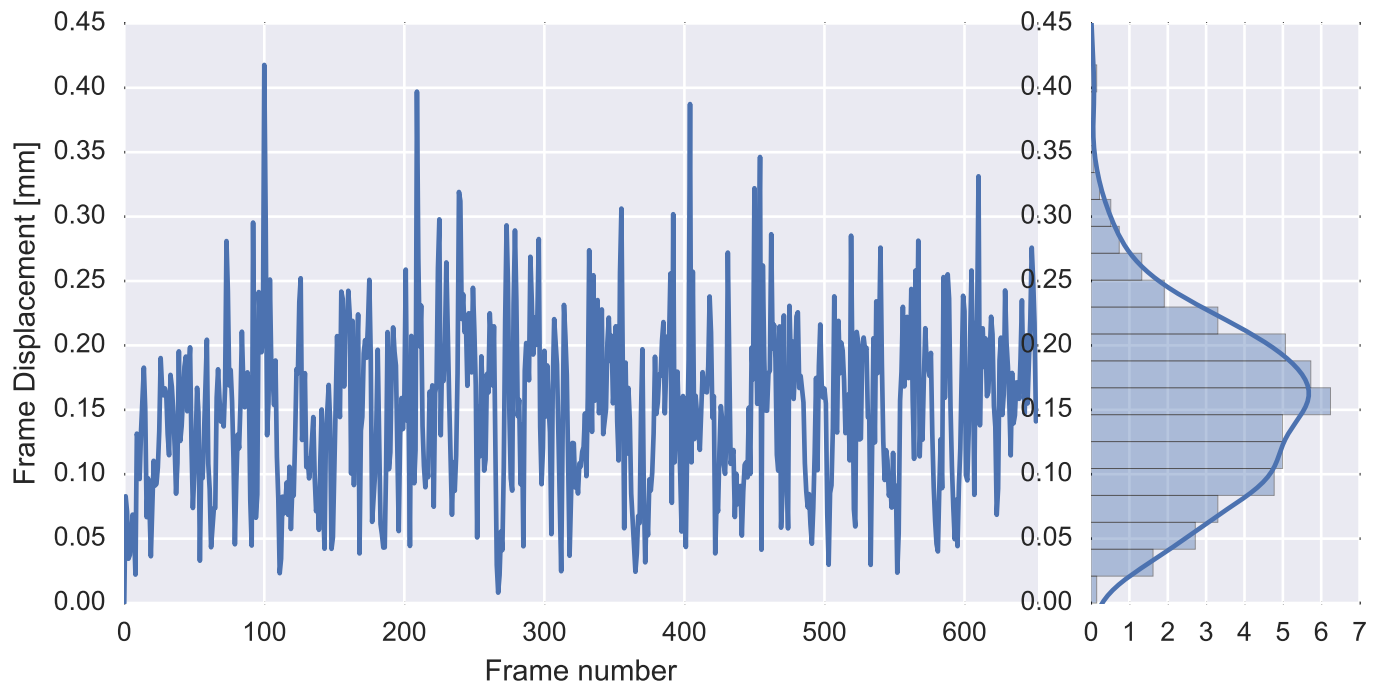

Mean EPI

Brain mask

tSNR

motion

fieldmap correction

coregistration