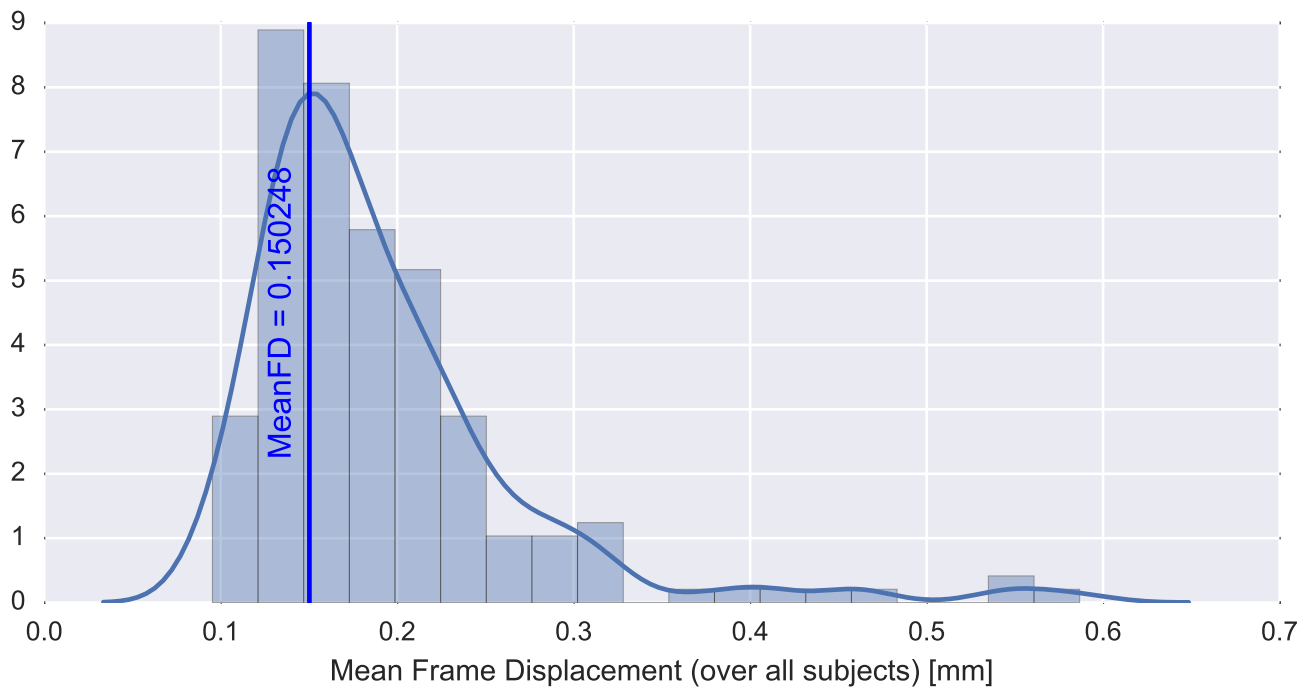

Mean EPI

Brain mask

tSNR

motion

fieldmap correction

coregistration