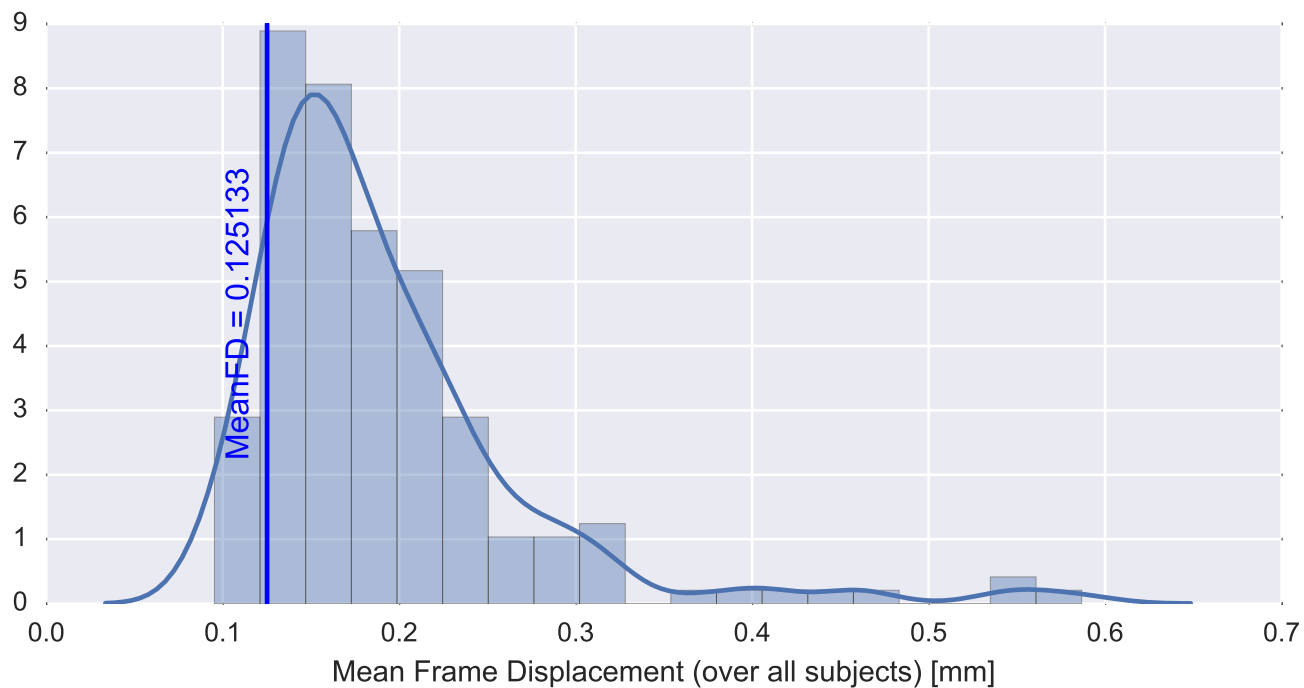

Mean EPI

Brain mask

tSNR

motion

fieldmap correction

coregistration