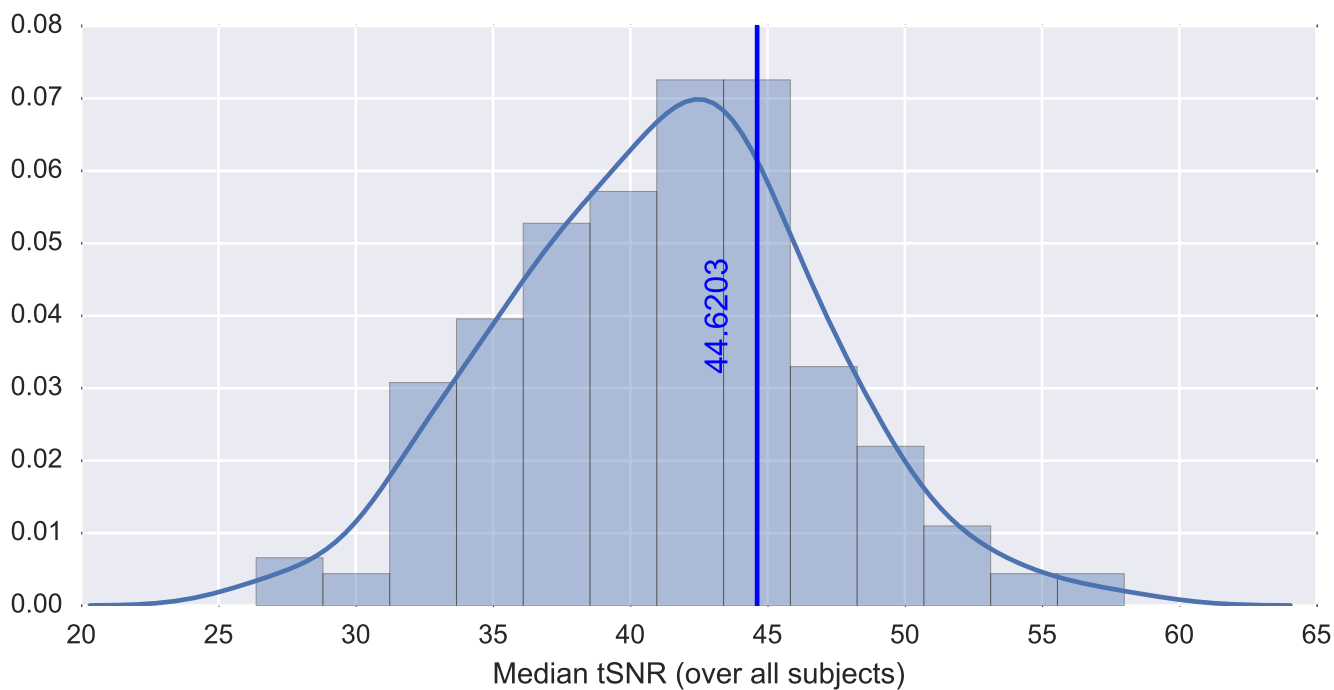

Mean EPI

Brain mask

tSNR

motion

fieldmap correction

coregistration