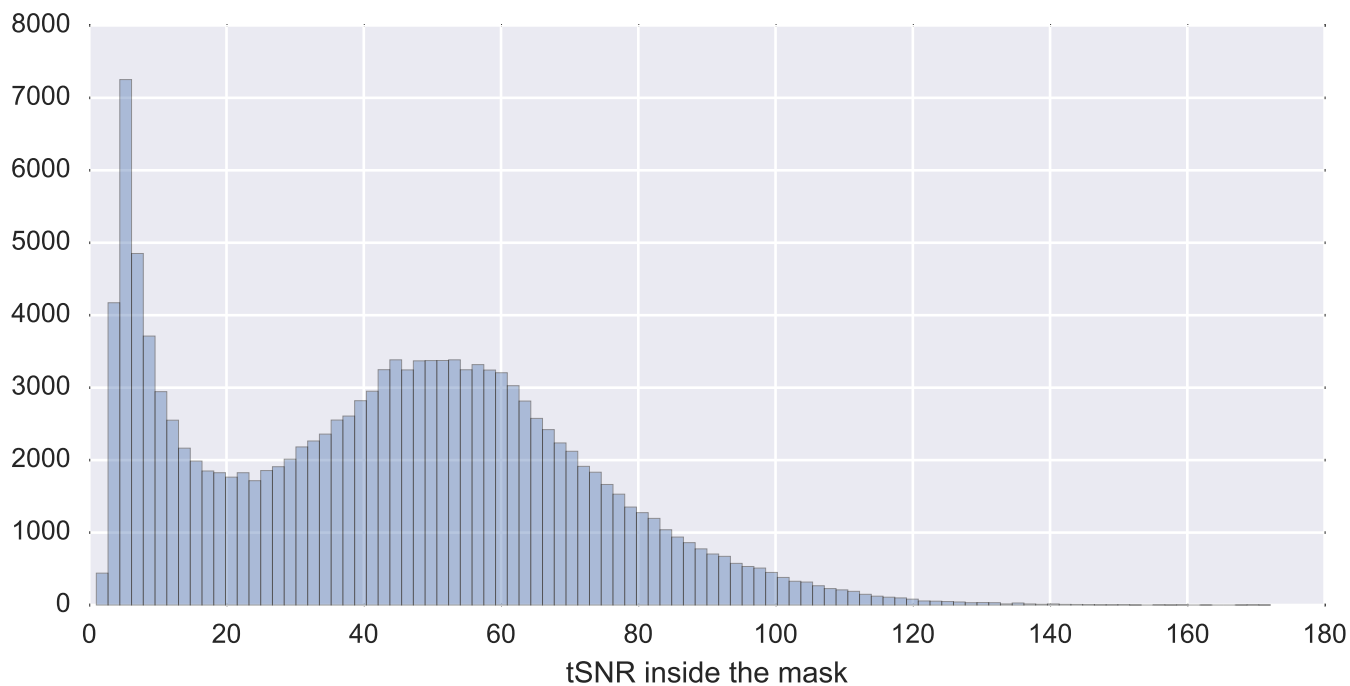

Mean EPI

Brain mask

tSNR

motion

fieldmap correction

coregistration