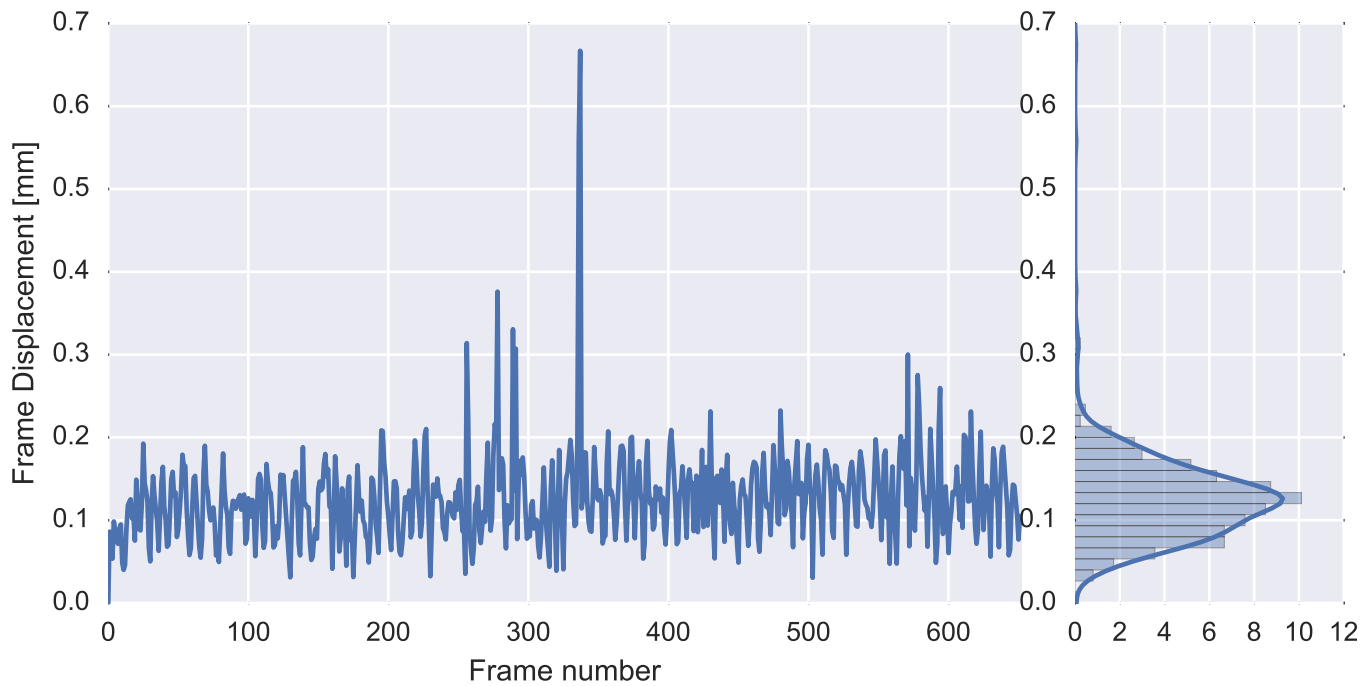

Mean EPI

Brain mask

tSNR

motion

fieldmap correction

coregistration