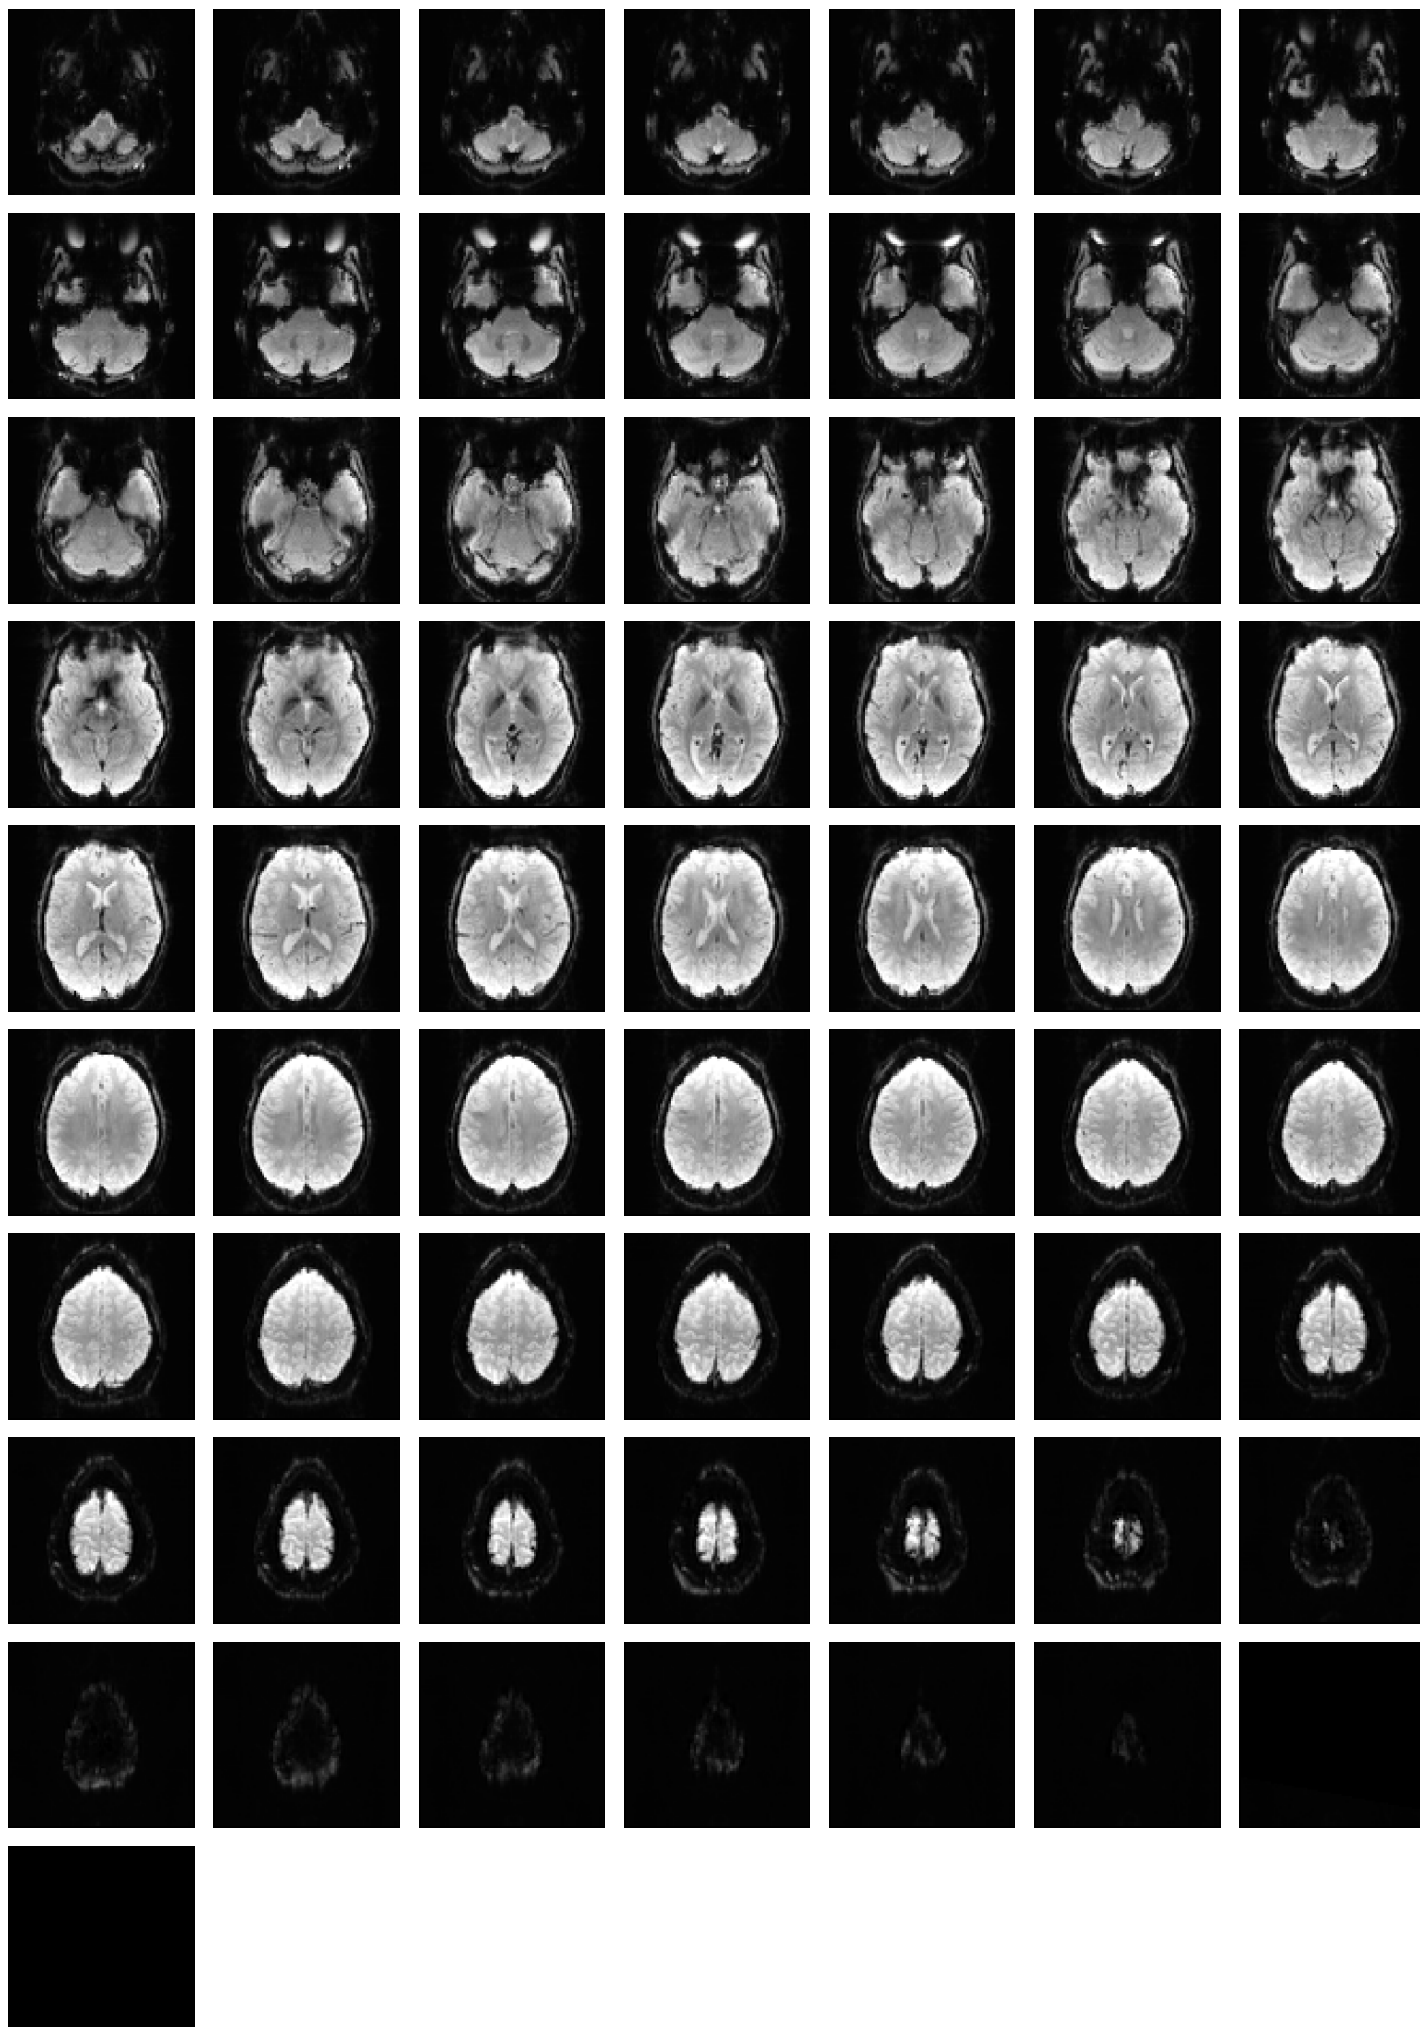

Mean EPI

Brain mask

tSNR

motion

fieldmap correction

coregistration