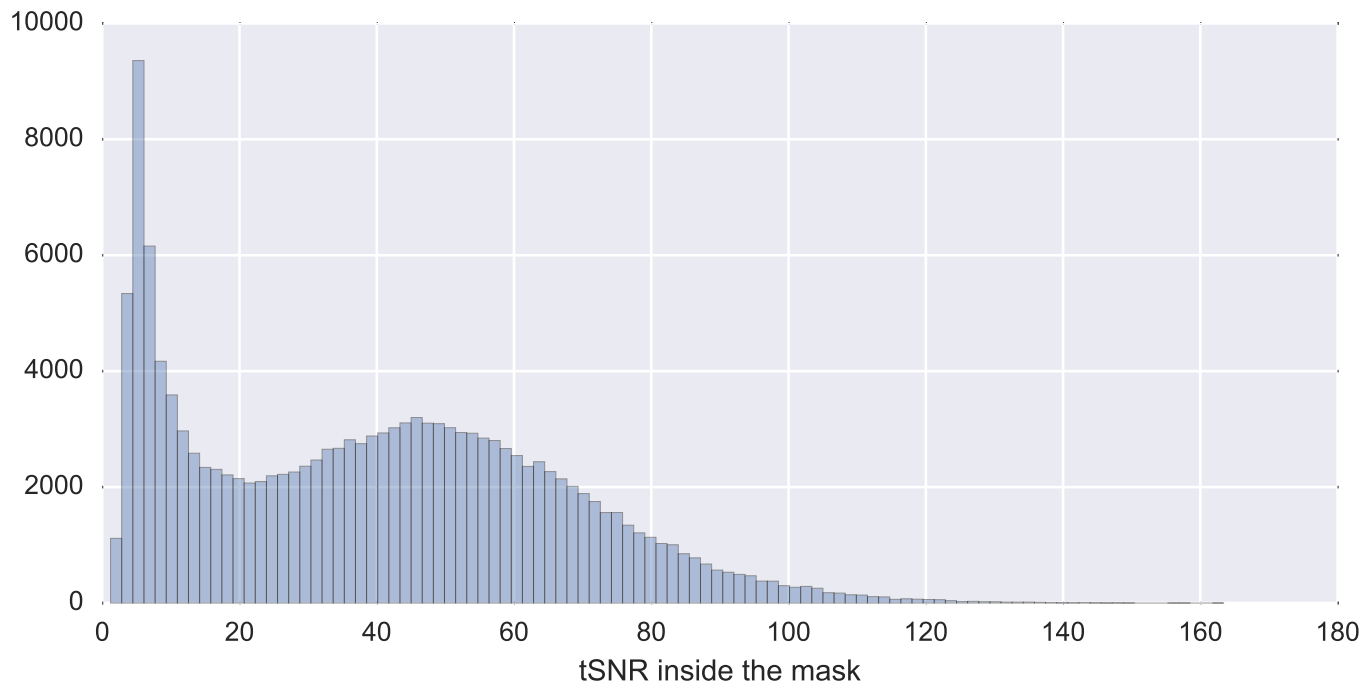

Mean EPI

Brain mask

tSNR

motion

fieldmap correction

coregistration