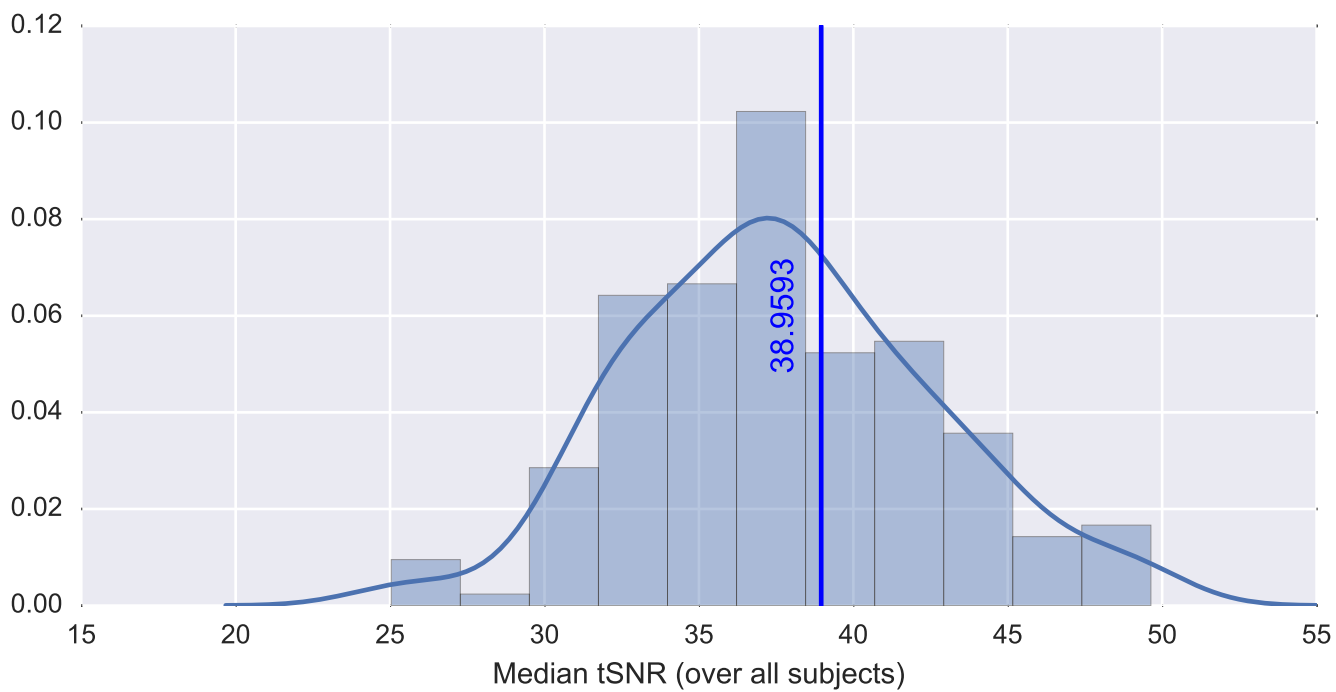

Mean EPI

Brain mask

tSNR

motion

fieldmap correction

coregistration