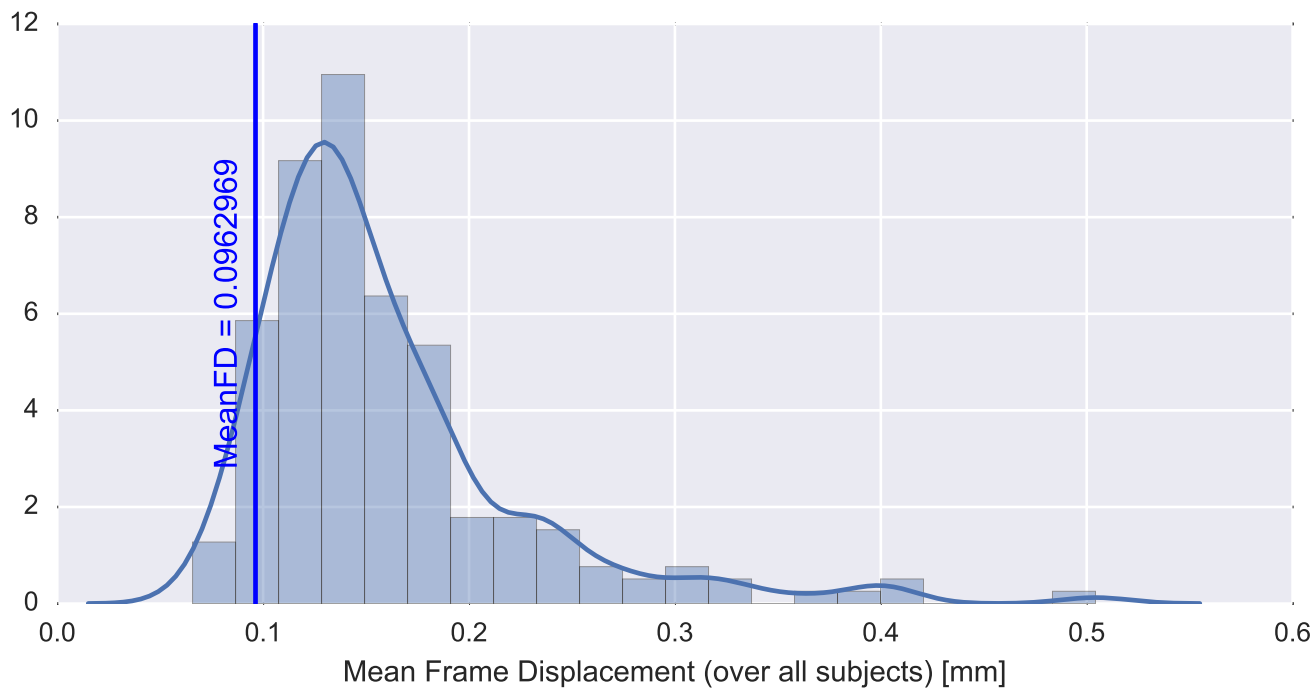

Mean EPI

Brain mask

tSNR

motion

fieldmap correction

coregistration