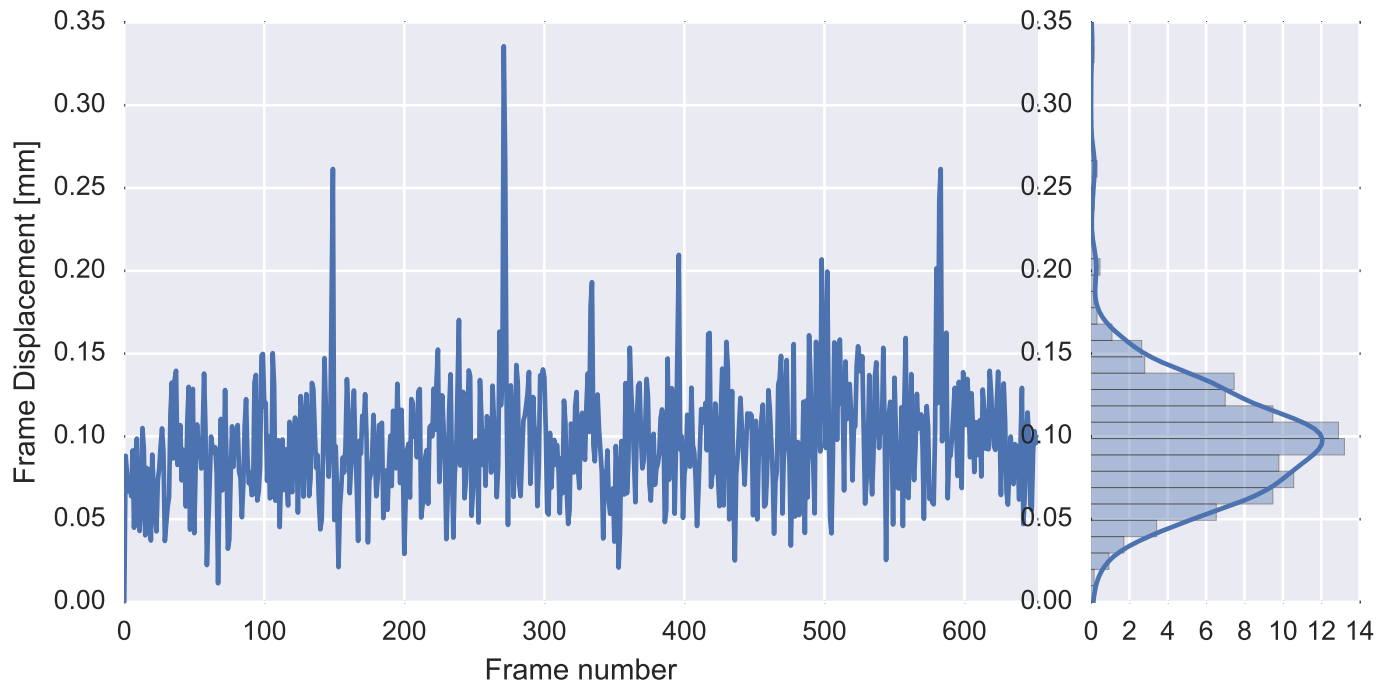

Mean EPI

Brain mask

tSNR

motion

fieldmap correction

coregistration