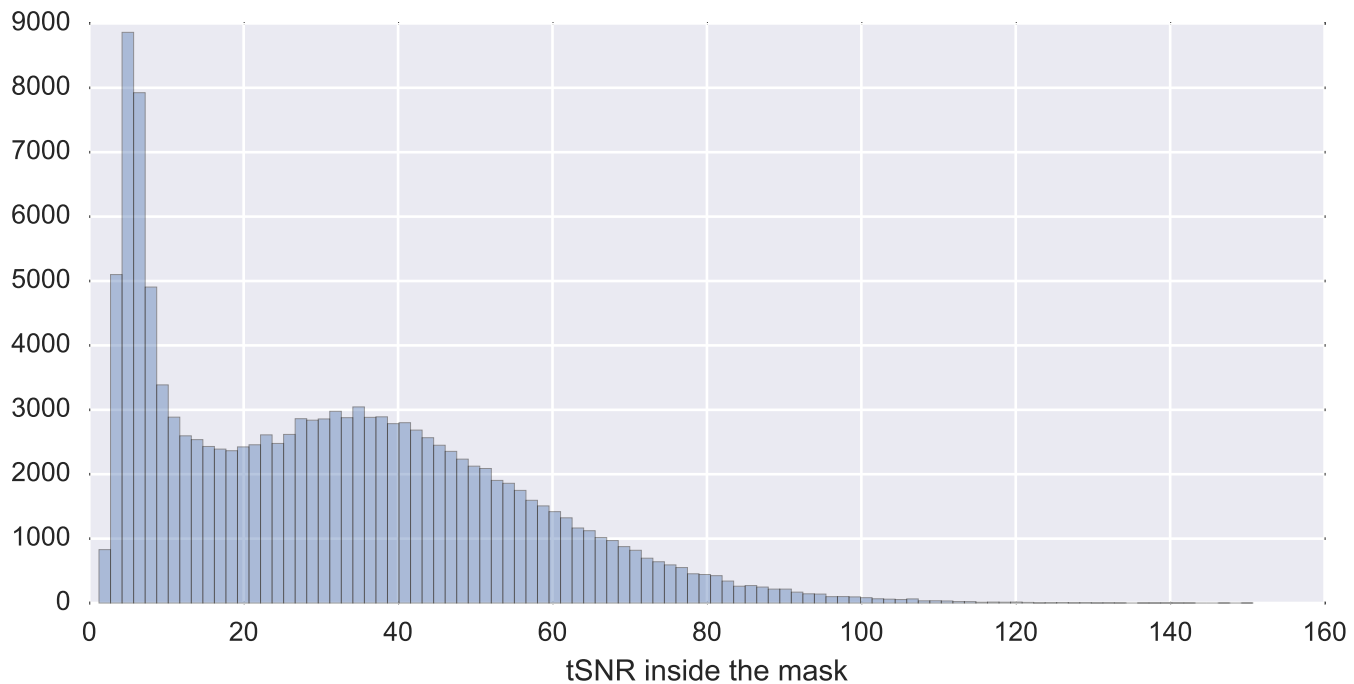

Mean EPI

Brain mask

tSNR

motion

fieldmap correction

coregistration