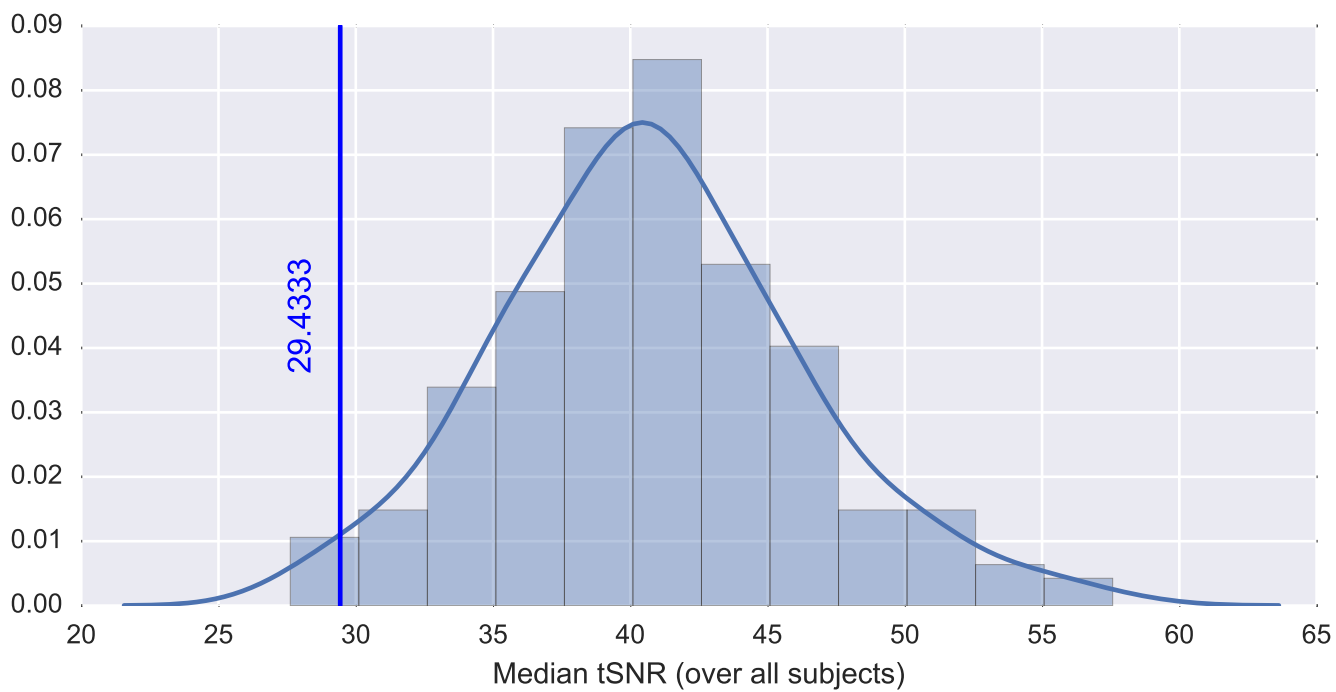

Mean EPI

Brain mask

tSNR

motion

fieldmap correction

coregistration