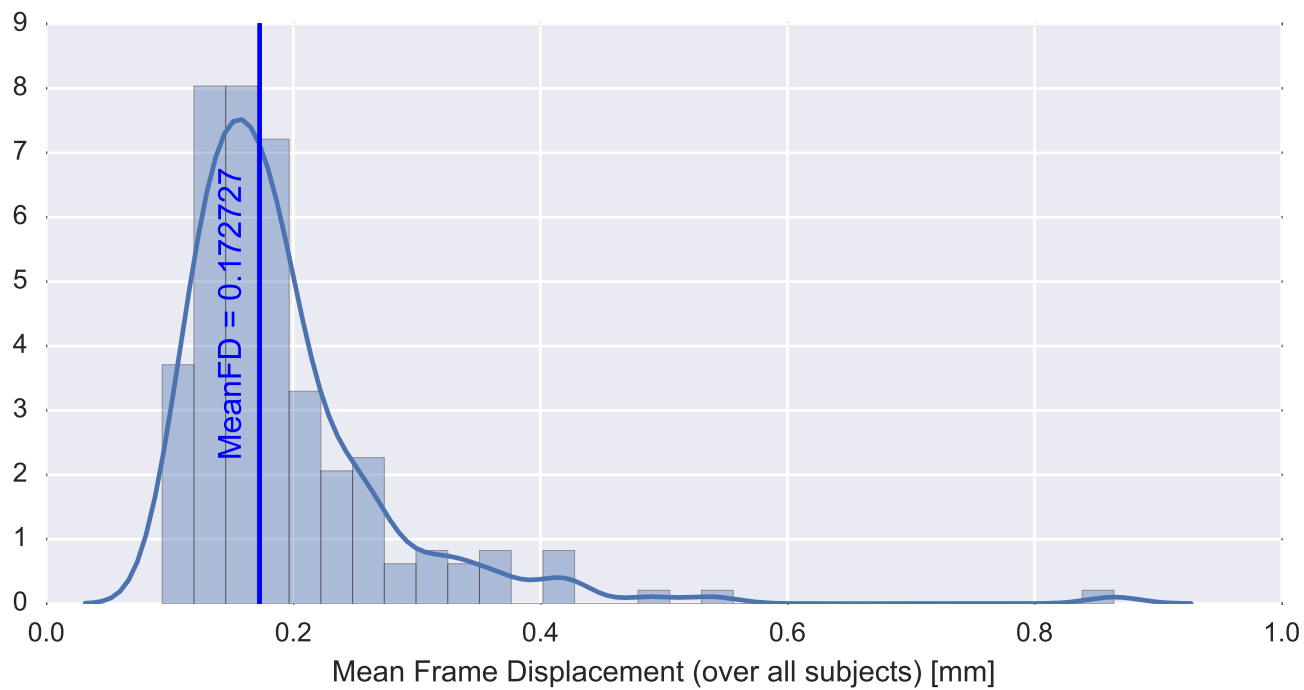

Mean EPI

Brain mask

tSNR

motion

fieldmap correction

coregistration