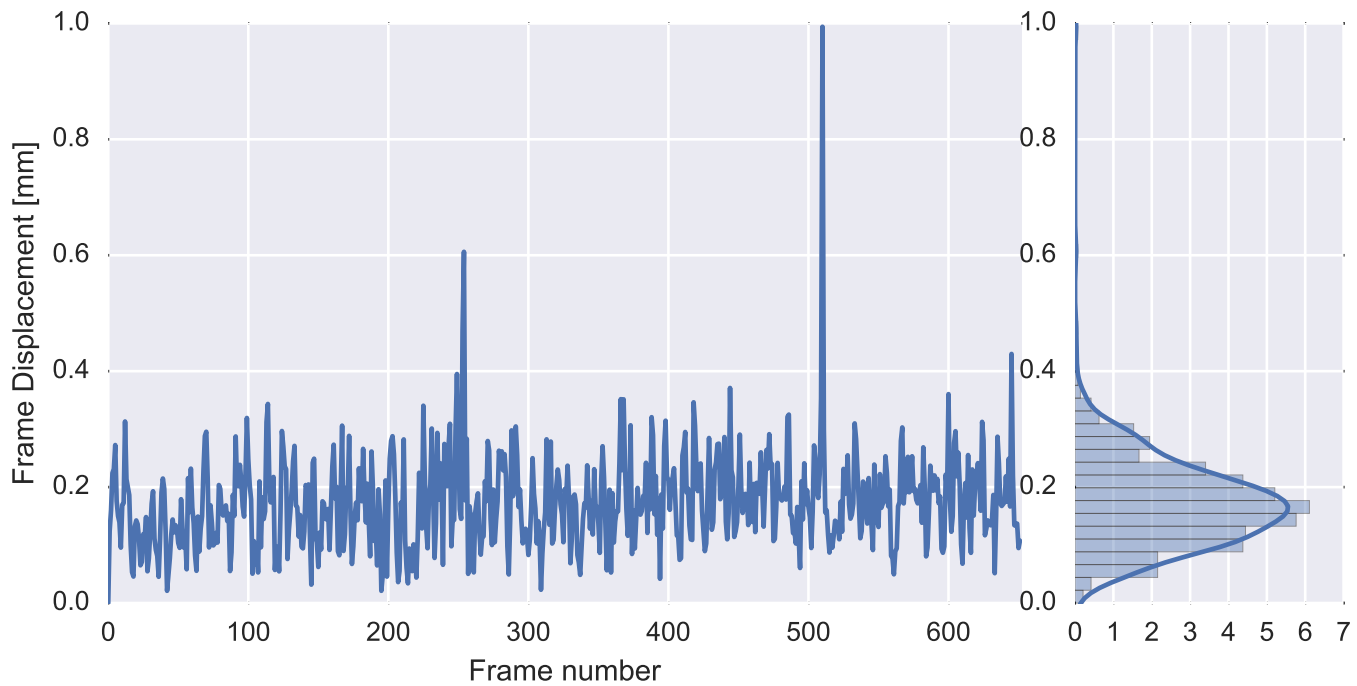

Mean EPI

Brain mask

tSNR

motion

fieldmap correction

coregistration