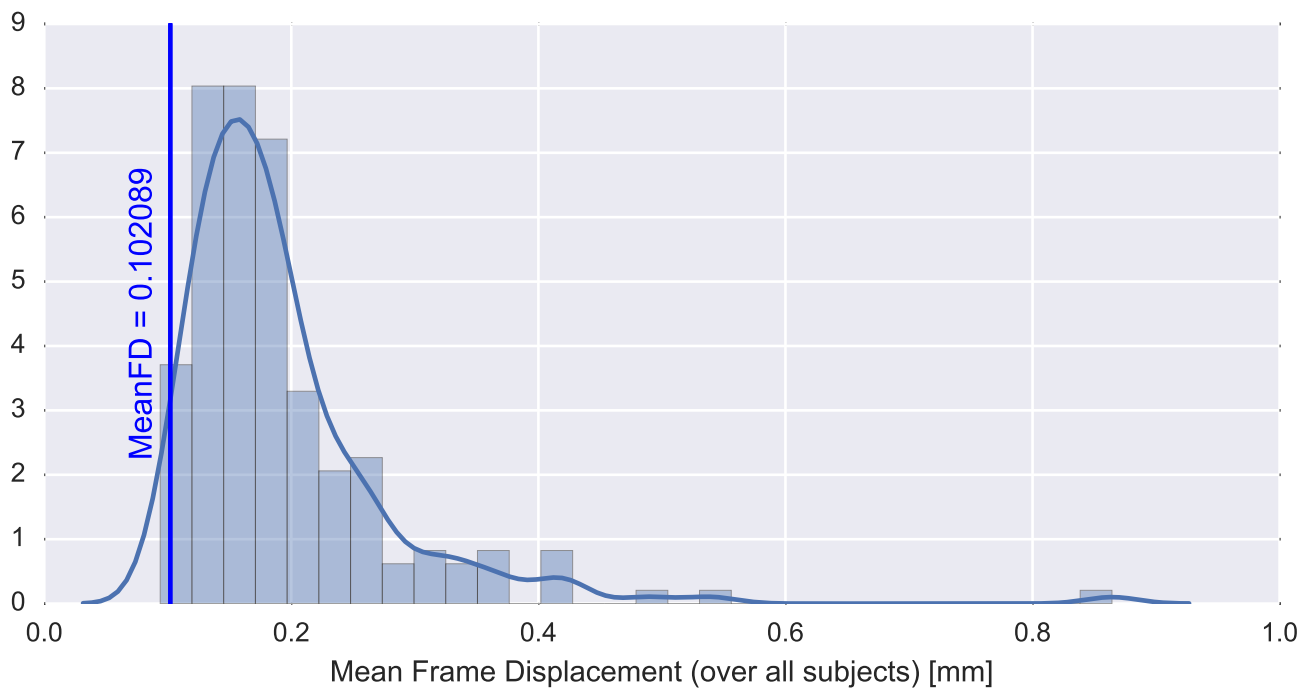

Mean EPI

Brain mask

tSNR

motion

fieldmap correction

coregistration