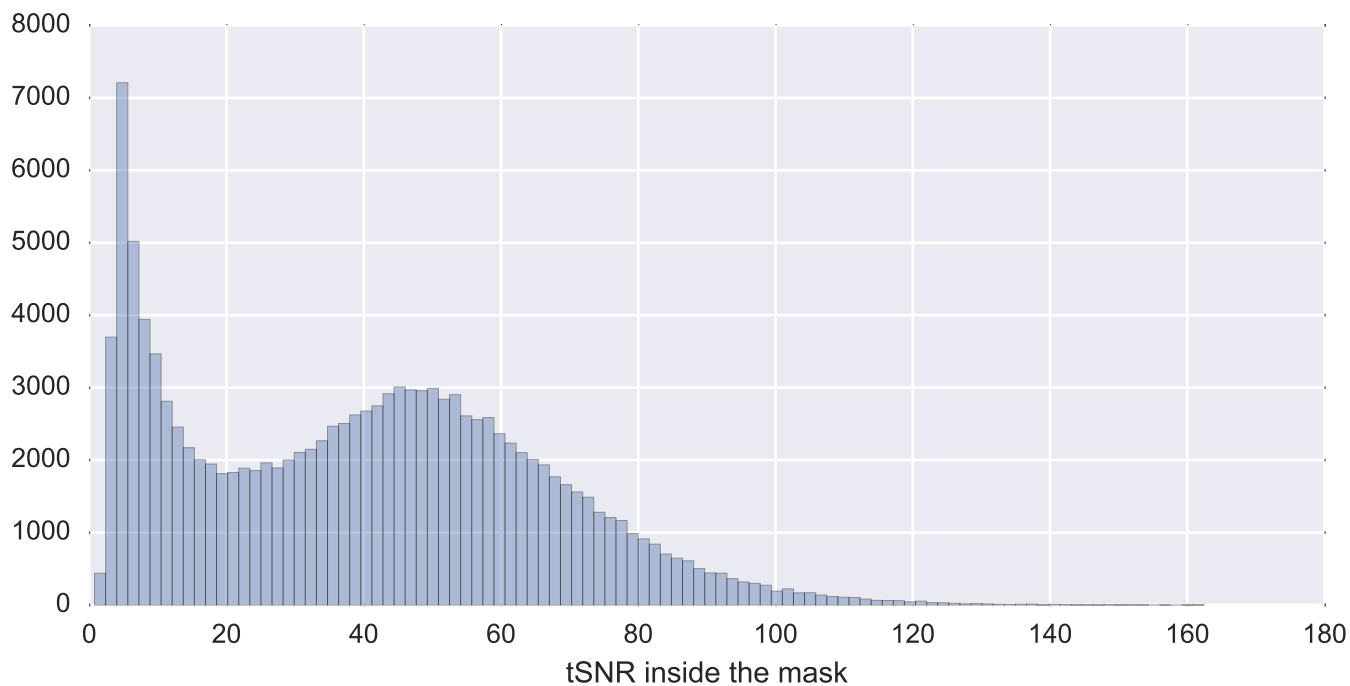

Mean EPI

Brain mask

tSNR

motion

fieldmap correction

coregistration