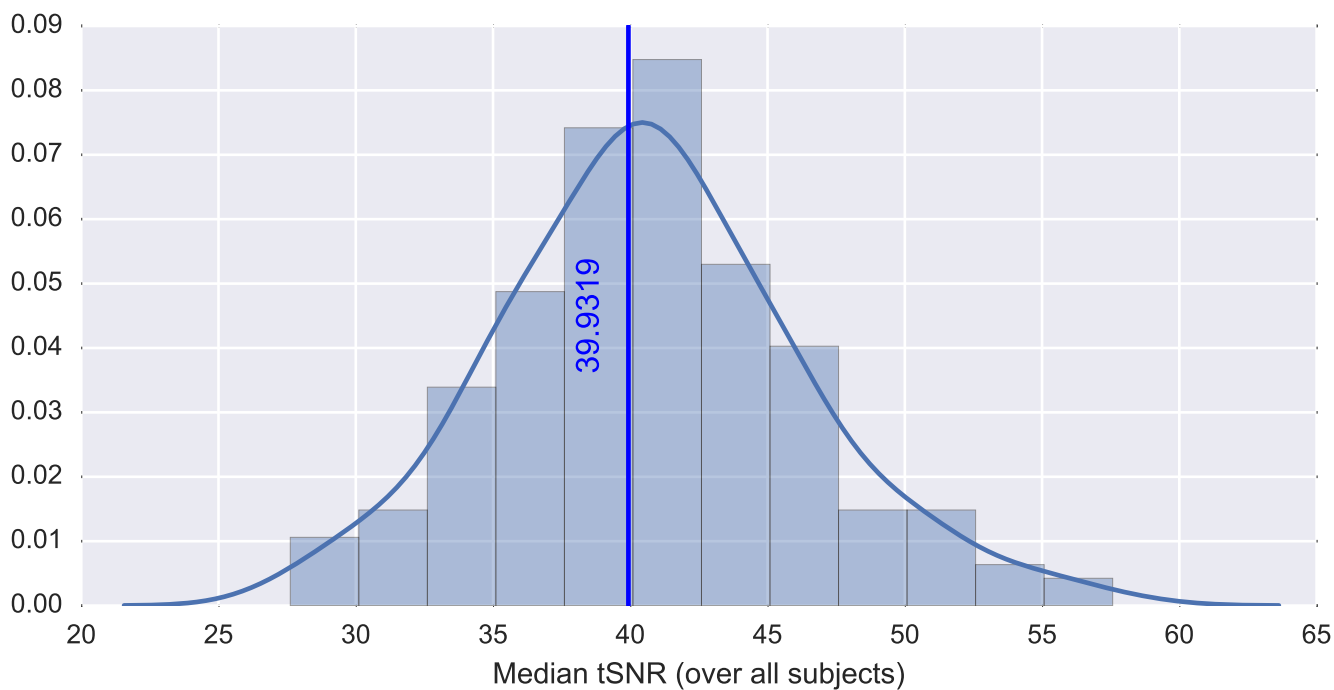

Mean EPI

Brain mask

tSNR

motion

fieldmap correction

coregistration