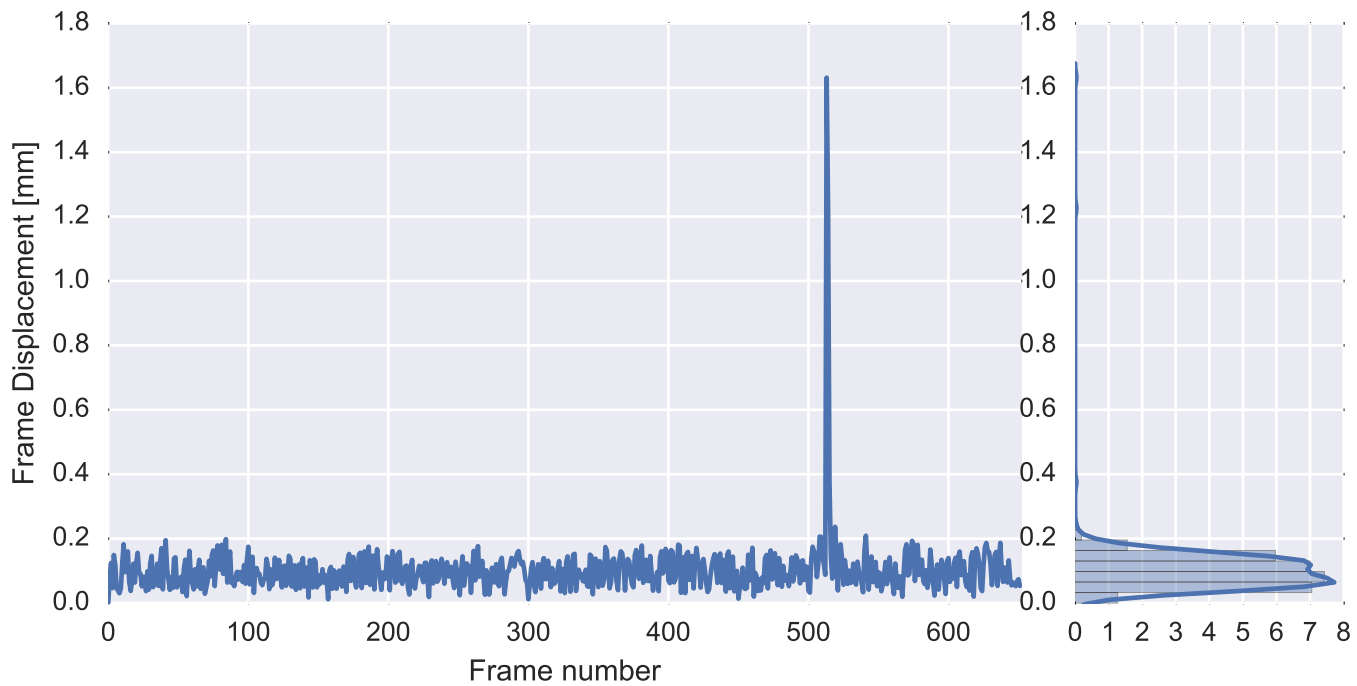

Mean EPI

Brain mask

tSNR

motion

fieldmap correction

coregistration