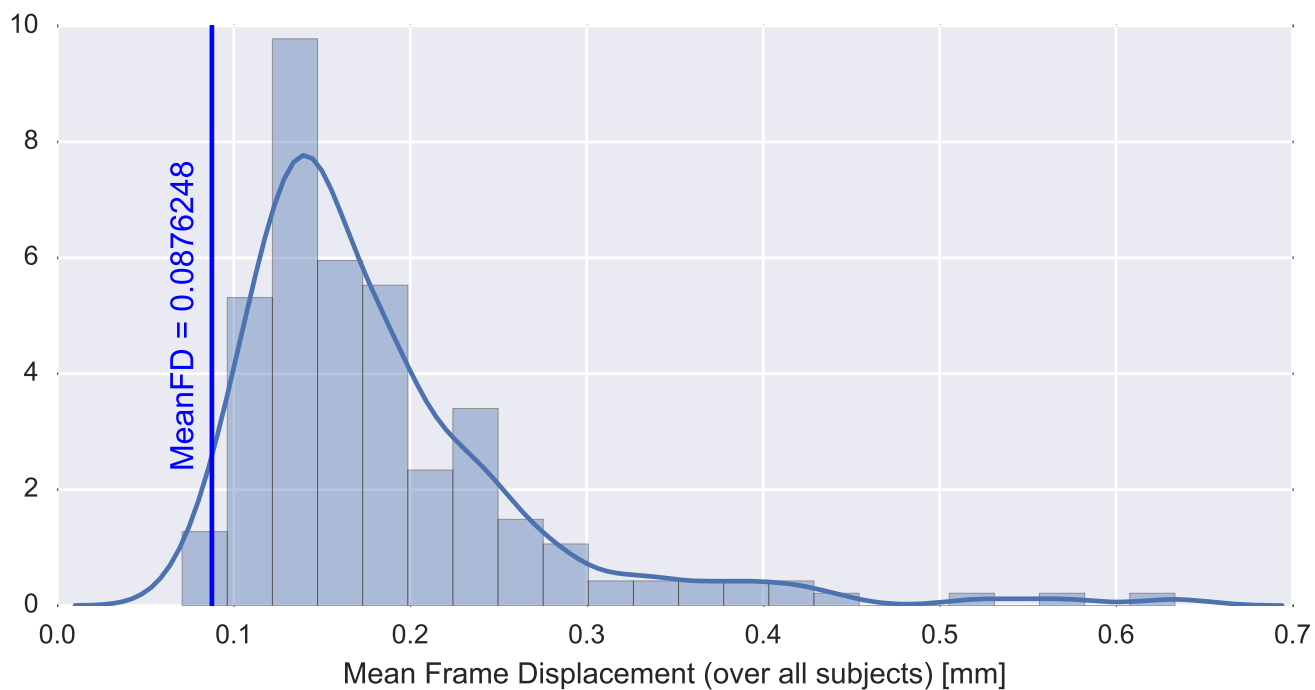

Mean EPI

Brain mask

tSNR

motion

fieldmap correction

coregistration