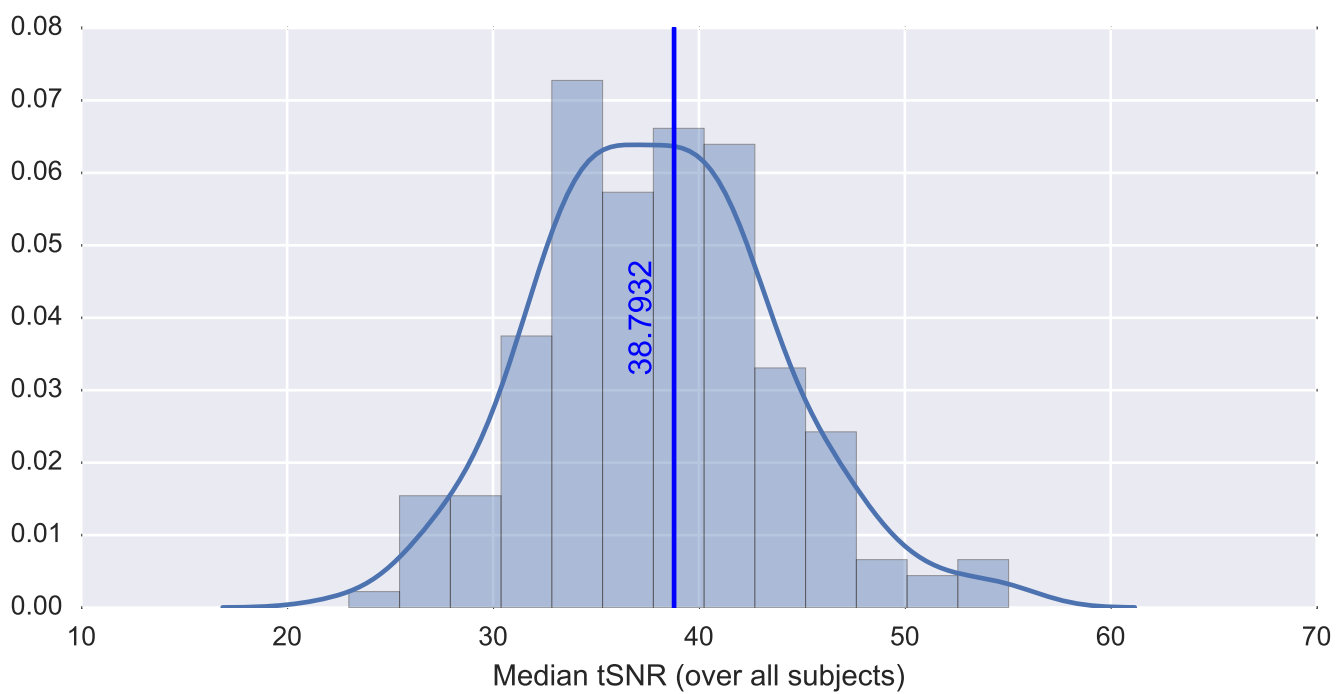

Mean EPI

Brain mask

tSNR

motion

fieldmap correction

coregistration