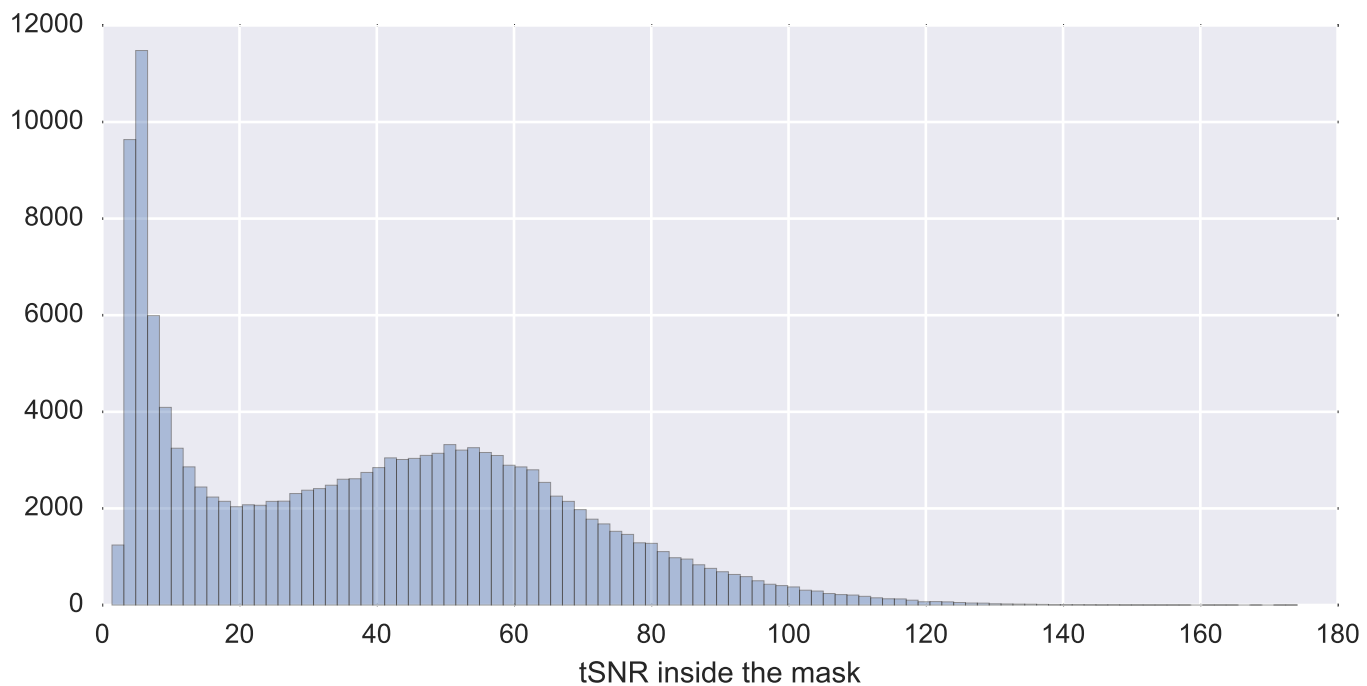

Mean EPI

Brain mask

tSNR

motion

fieldmap correction

coregistration