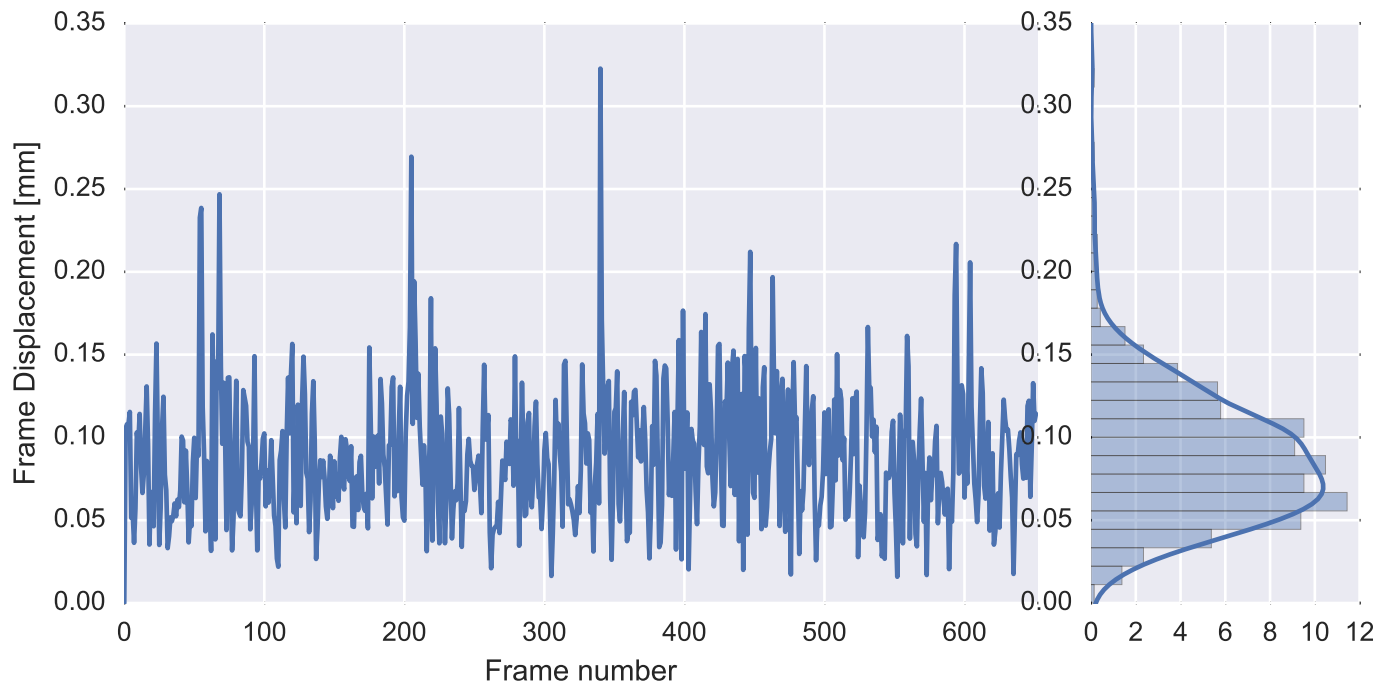

Mean EPI

Brain mask

tSNR

motion

fieldmap correction

coregistration