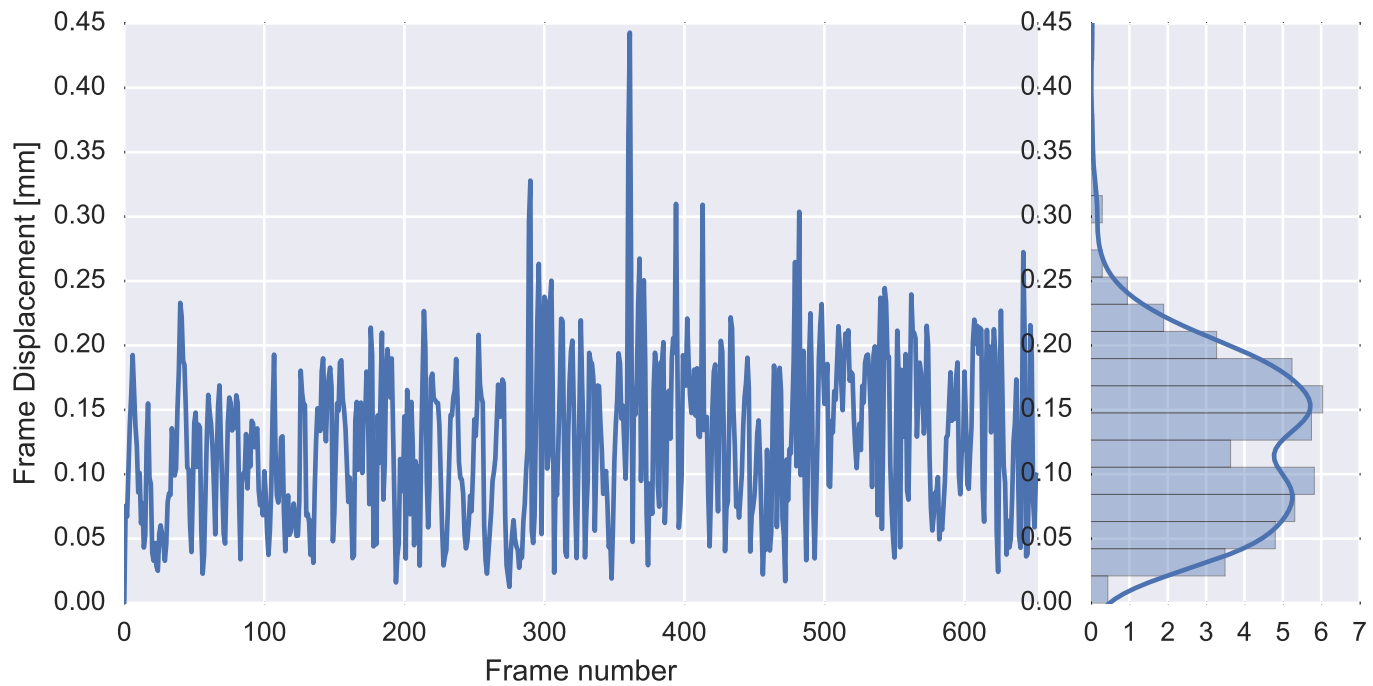

Mean EPI

Brain mask

tSNR

motion

fieldmap correction

coregistration