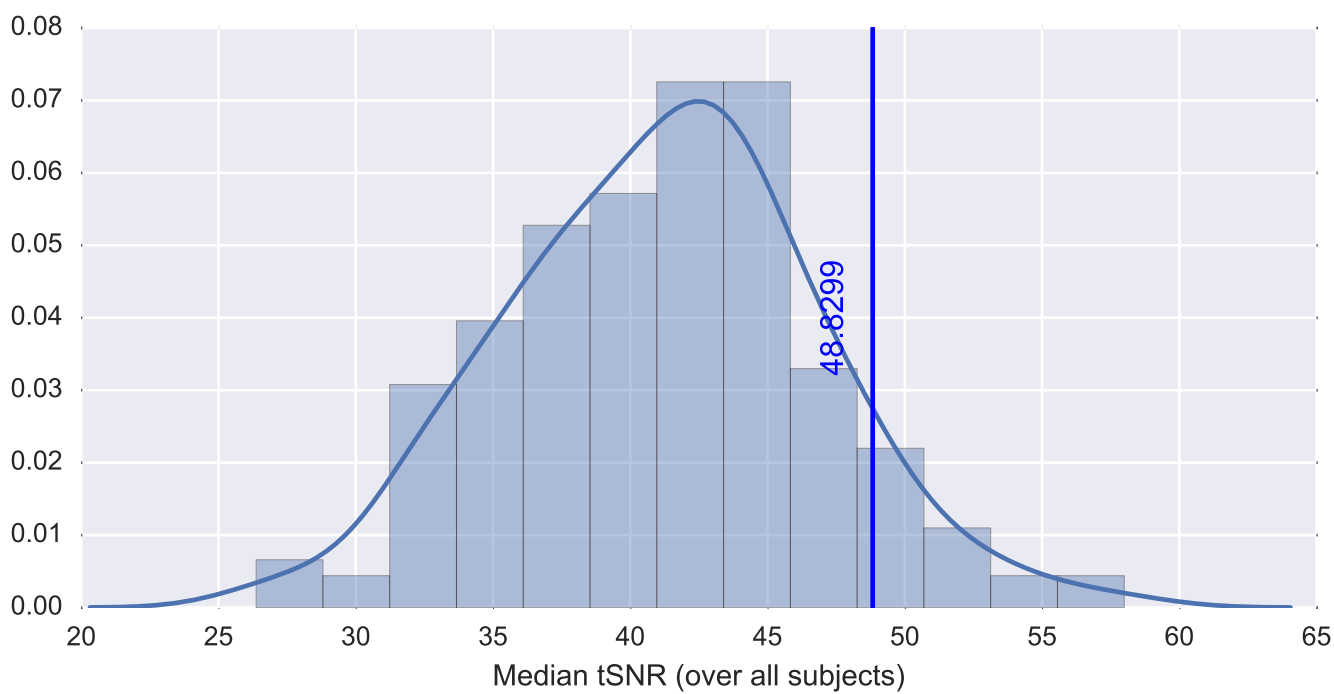

Mean EPI

Brain mask

tSNR

motion

fieldmap correction

coregistration