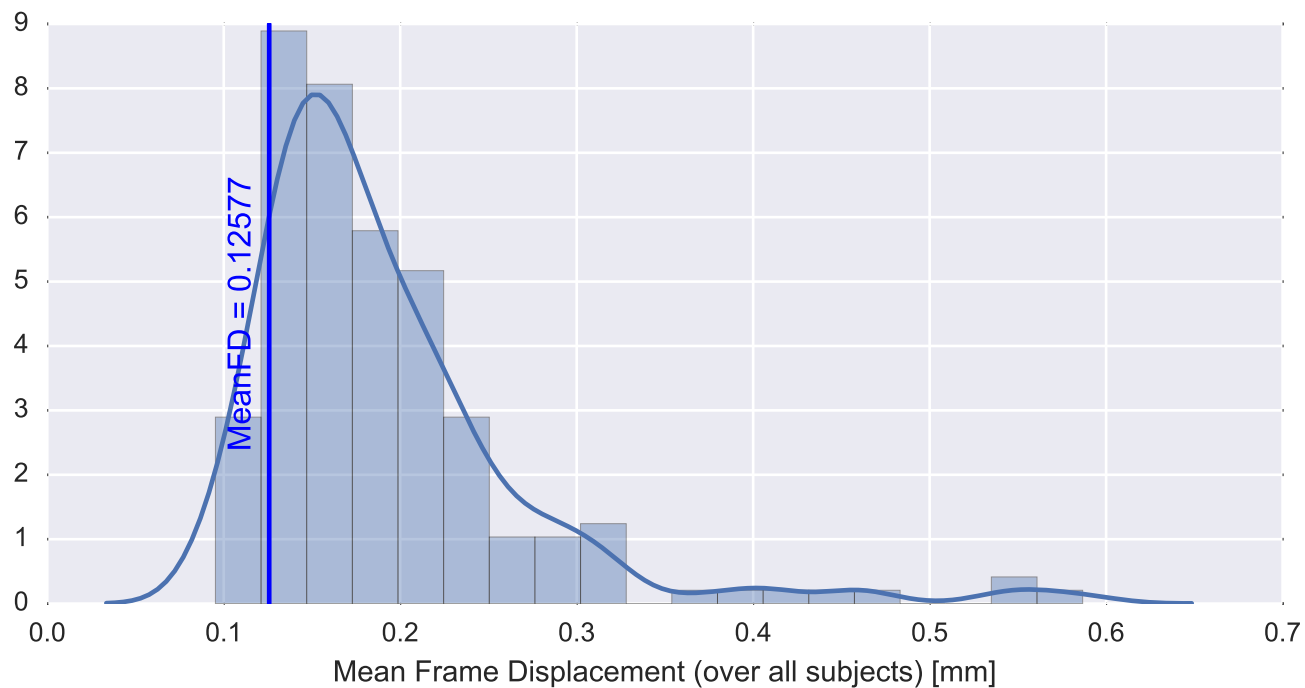

Mean EPI

Brain mask

tSNR

motion

fieldmap correction

coregistration