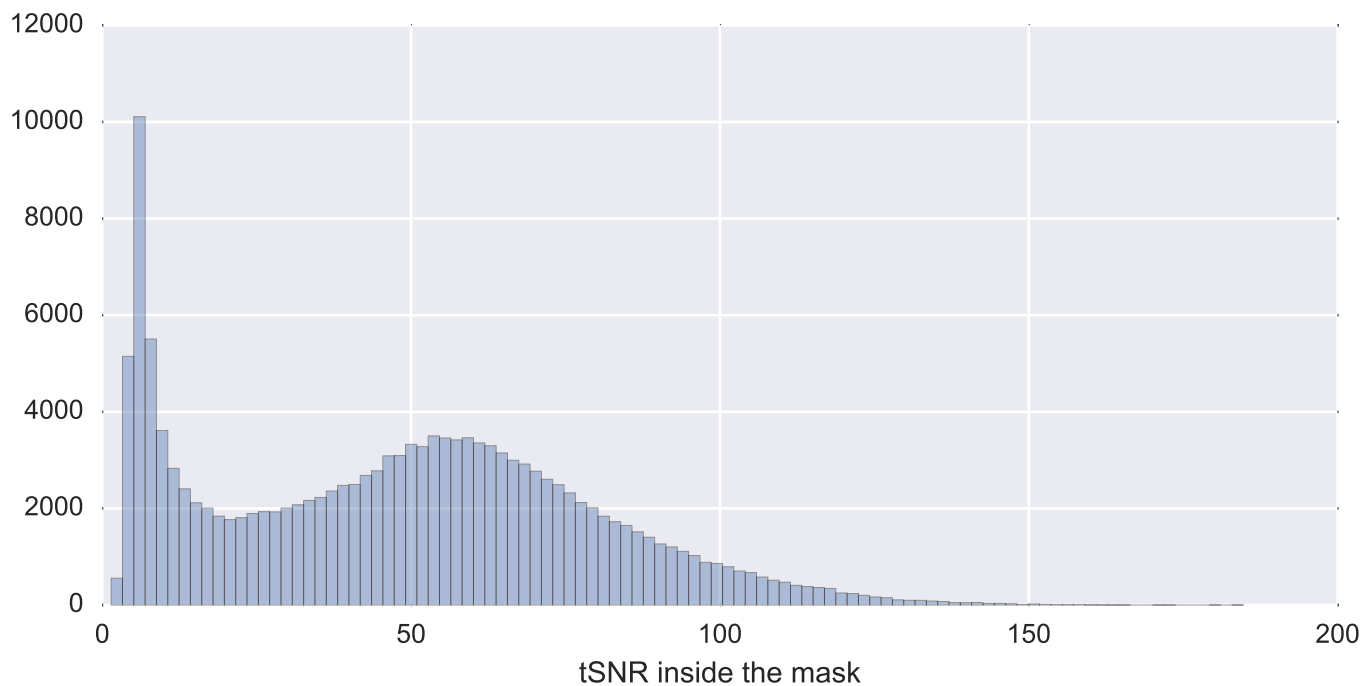

Mean EPI

Brain mask

tSNR

motion

fieldmap correction

coregistration