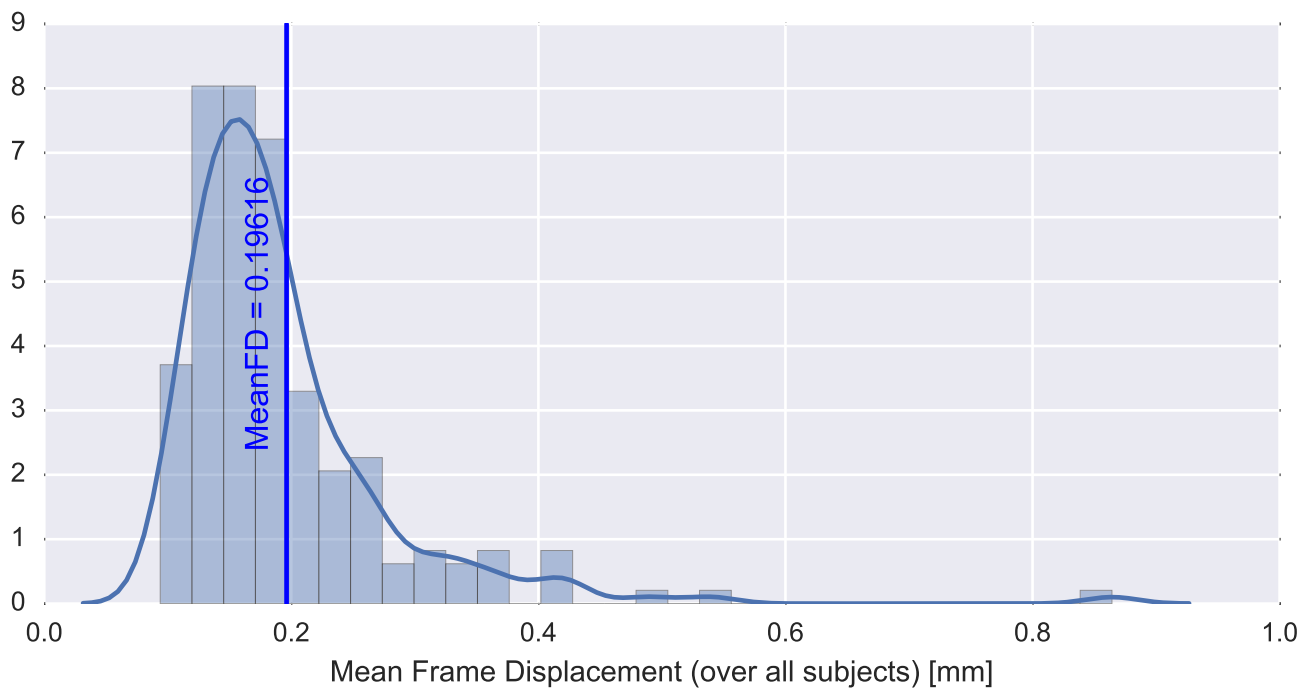

Mean EPI

Brain mask

tSNR

motion

fieldmap correction

coregistration