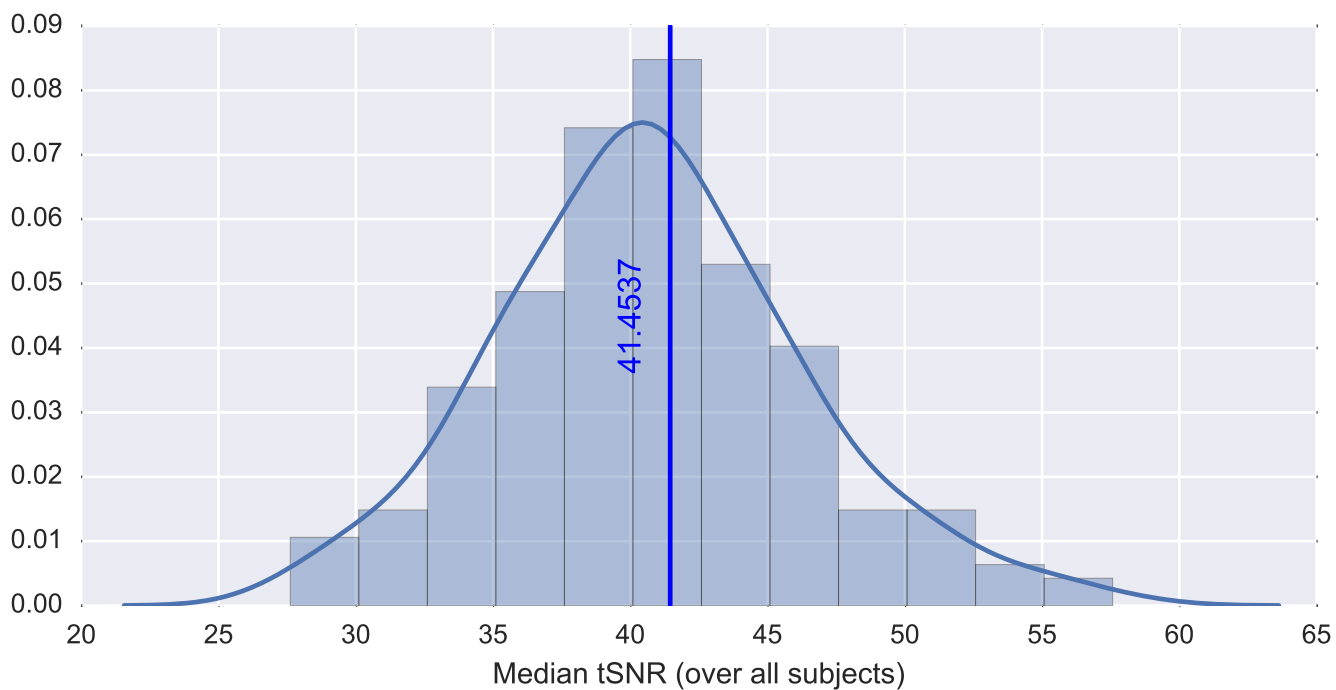

Mean EPI

Brain mask

tSNR

motion

fieldmap correction

coregistration