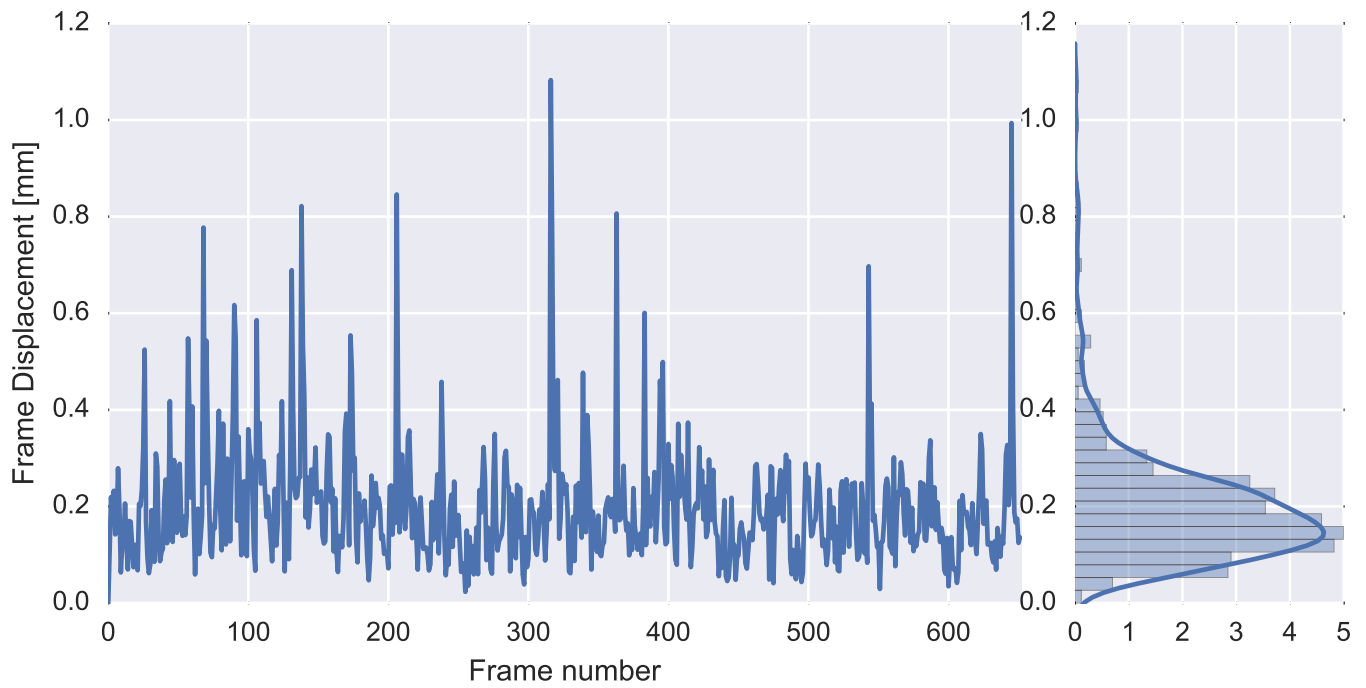

Mean EPI

Brain mask

tSNR

motion

fieldmap correction

coregistration