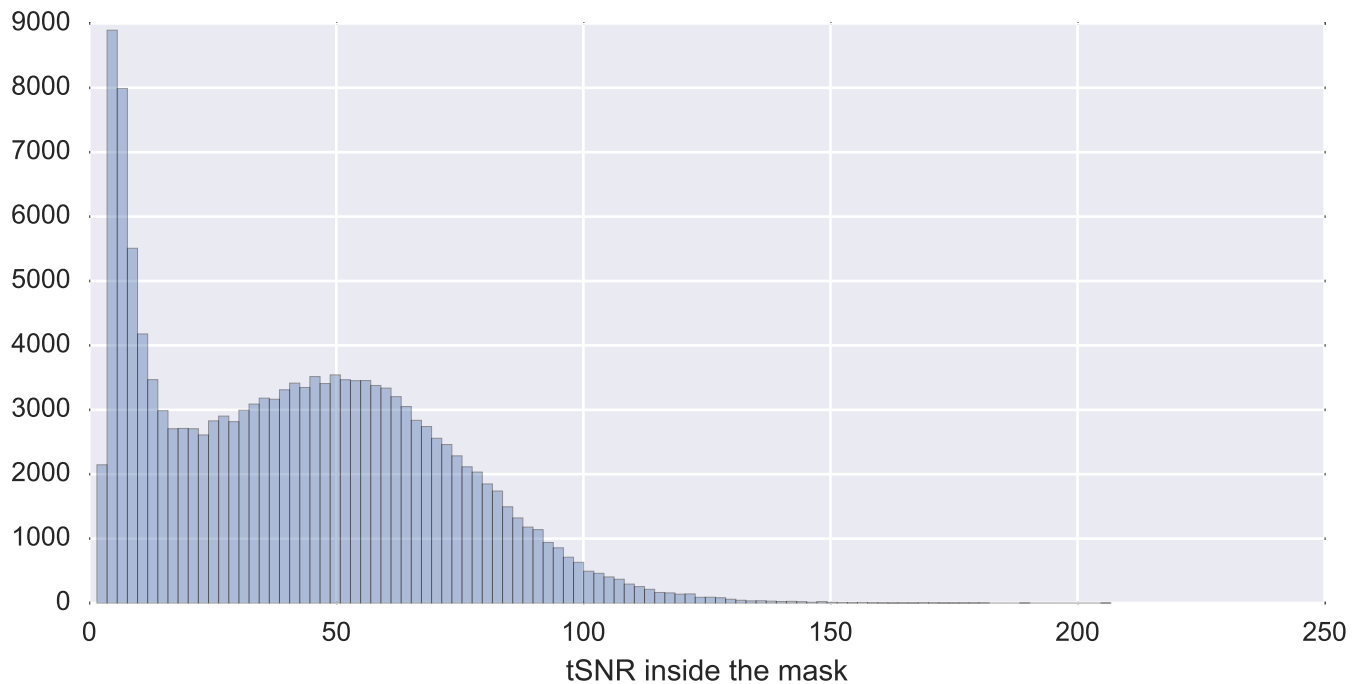

Mean EPI

Brain mask

tSNR

motion

fieldmap correction

coregistration